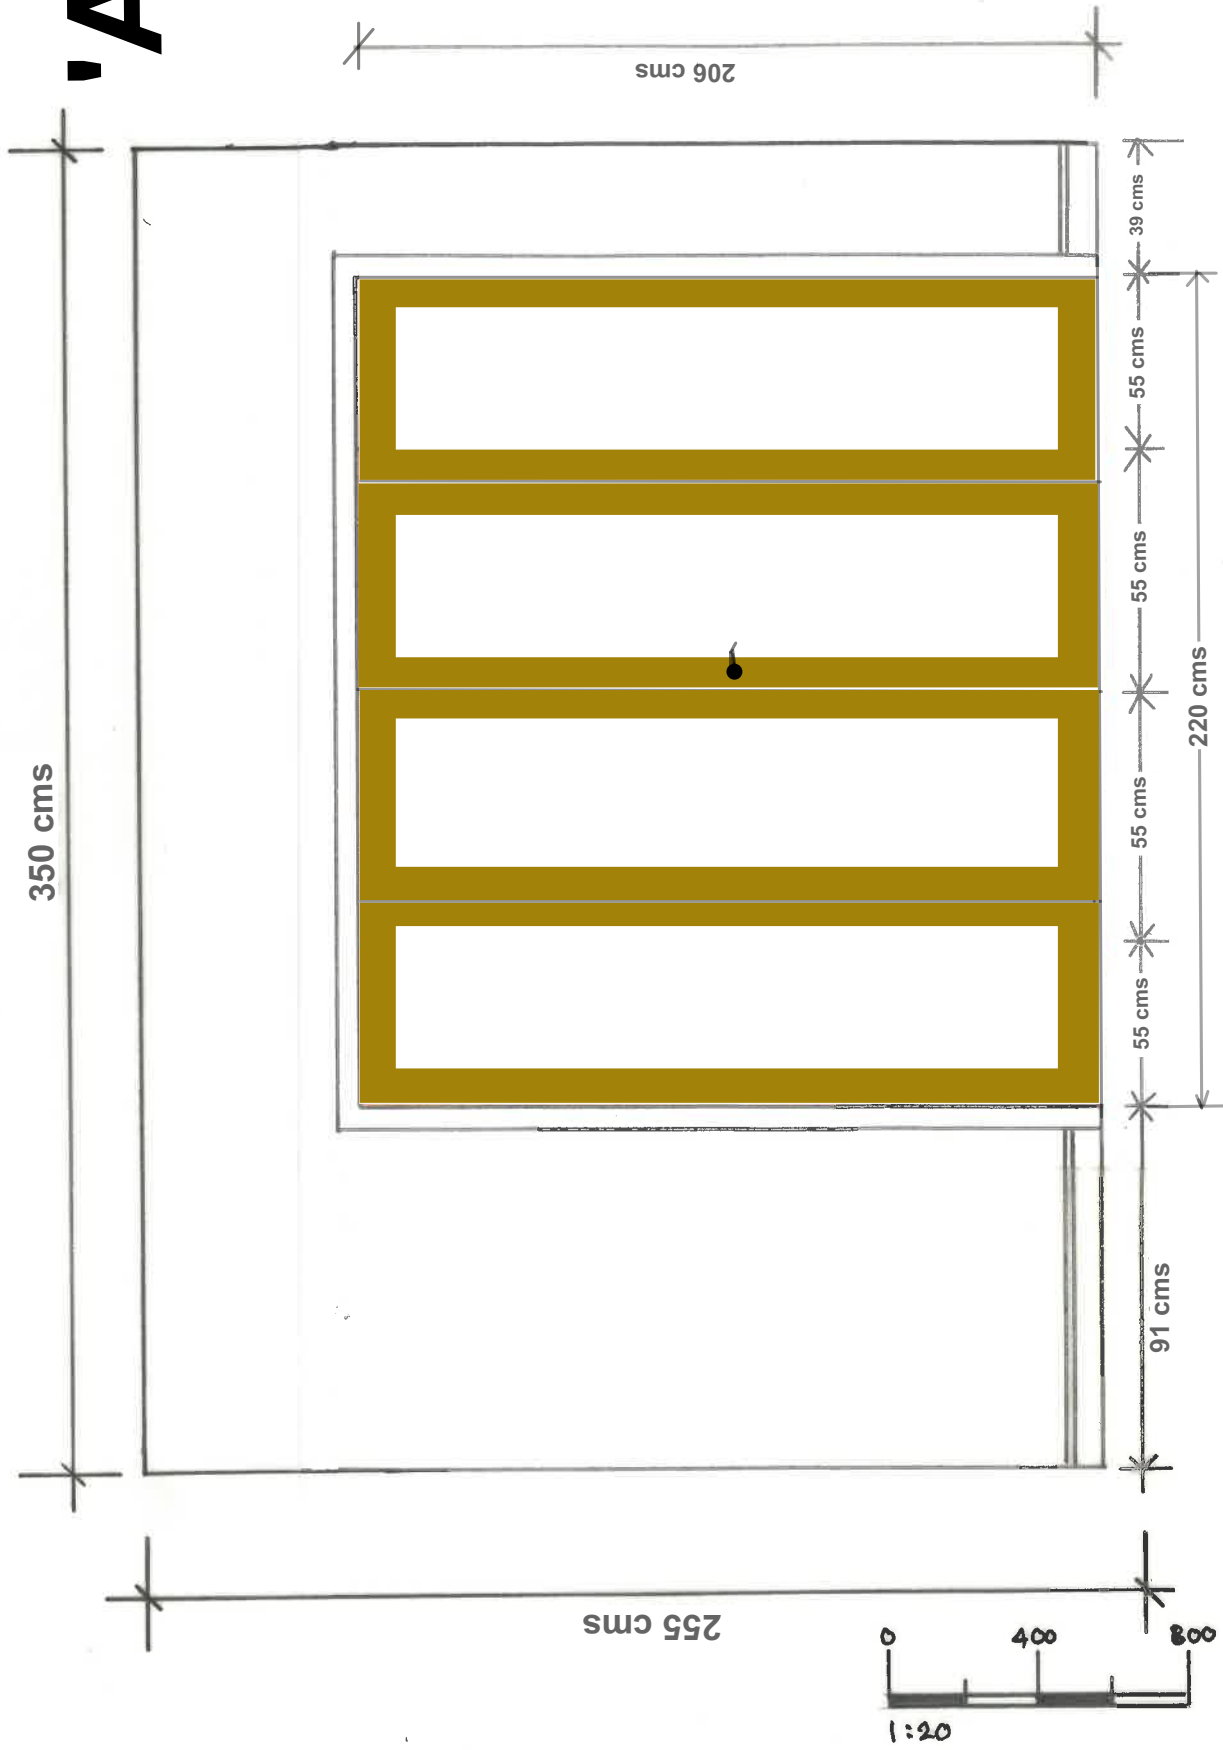

'A'

Proposed Wall between Kitchen and Reception

SITE: Lavita House • Chalton Street • London NW1.

PROPERTY SERVICES
Architectural Designers
& Surveyors
Newbury (01635) 864956

DRAWN: AMF.

SCALE: 1:20

DATE: Nov 24

DRAWING No. 24/340/18