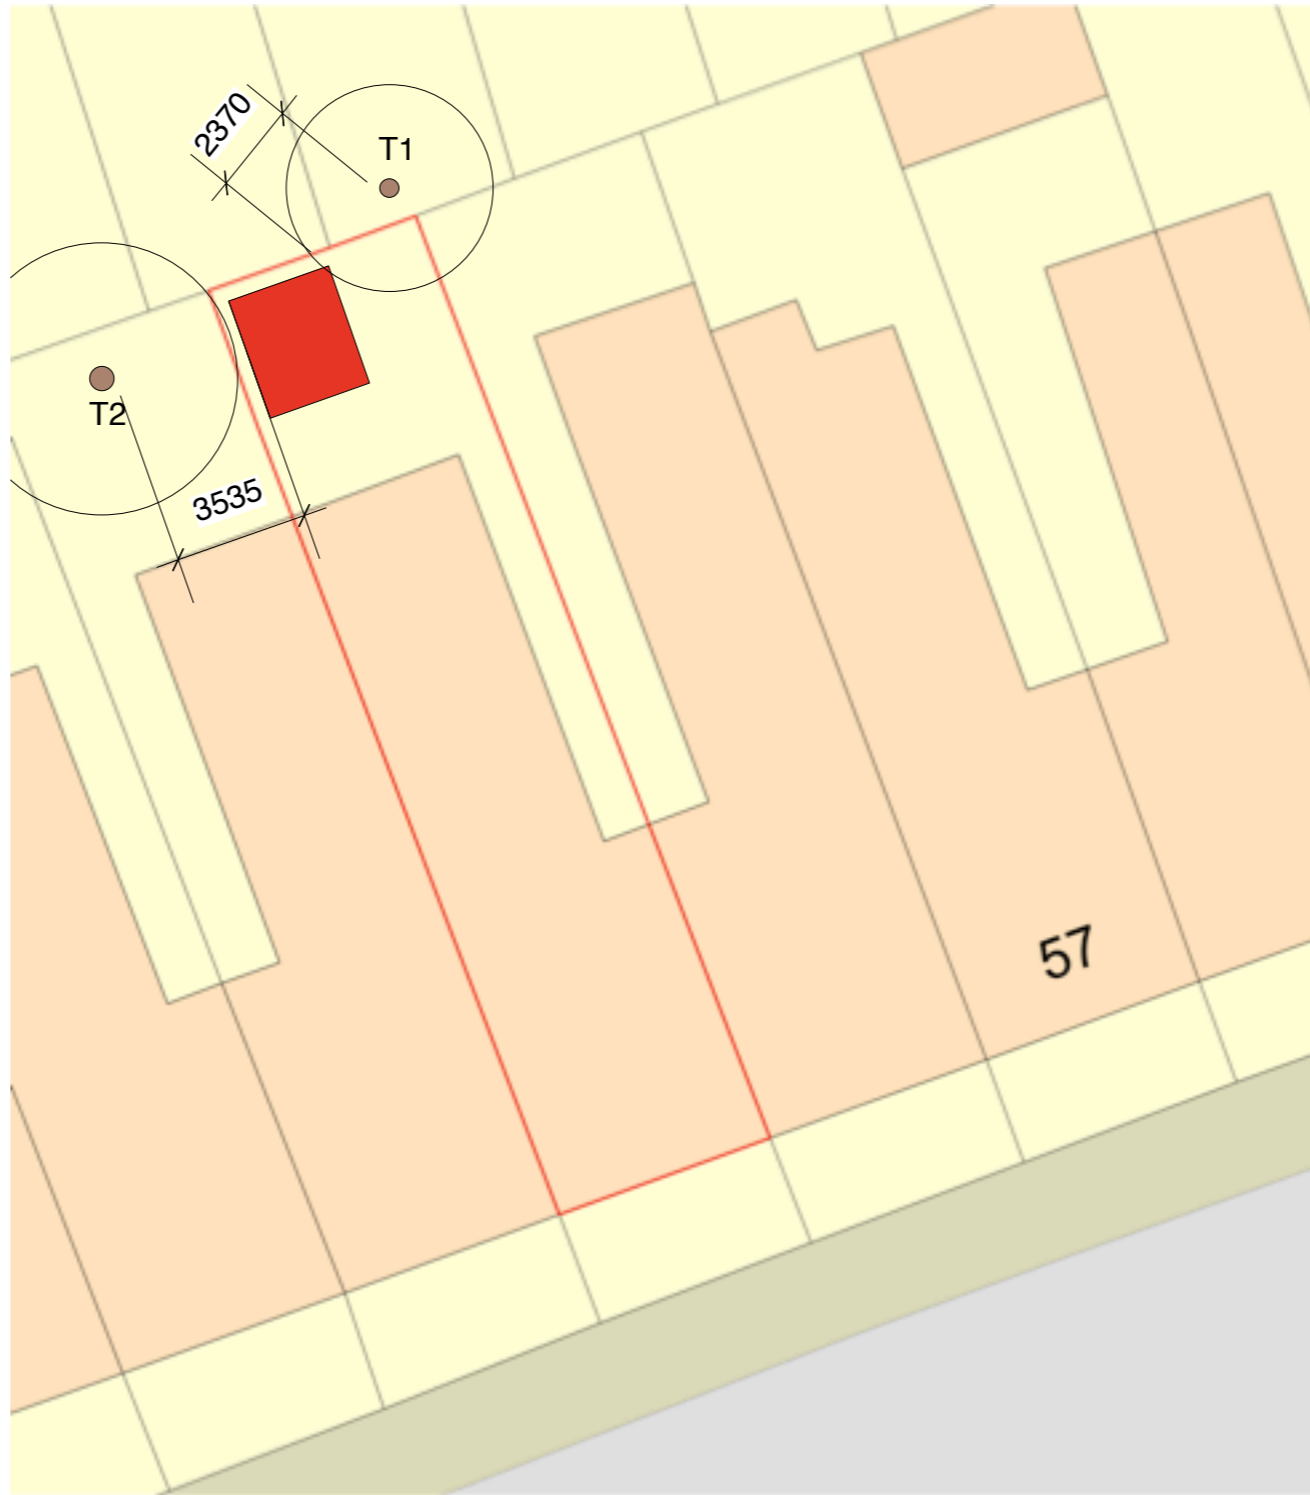

T1  
London Plane tree

T2  
London Plane tree

Scale 1:200 @ A3

We make every effort to be as accurate as possible, however precise measurements are subject to reasonable levels of tolerance.

CLIENT  
Cheyanne Heath

PROJECT  
53 Iverson Road  
West Hampstead  
London  
NW6 2QT

JOB NO  
4082

PRODUCT  
Unity

TITLE  
Tree plan

DRAWING NUMBER  
4082-8

REVISION  
v1

DATE  
22 October 2024

SCALE  
Variol@A3