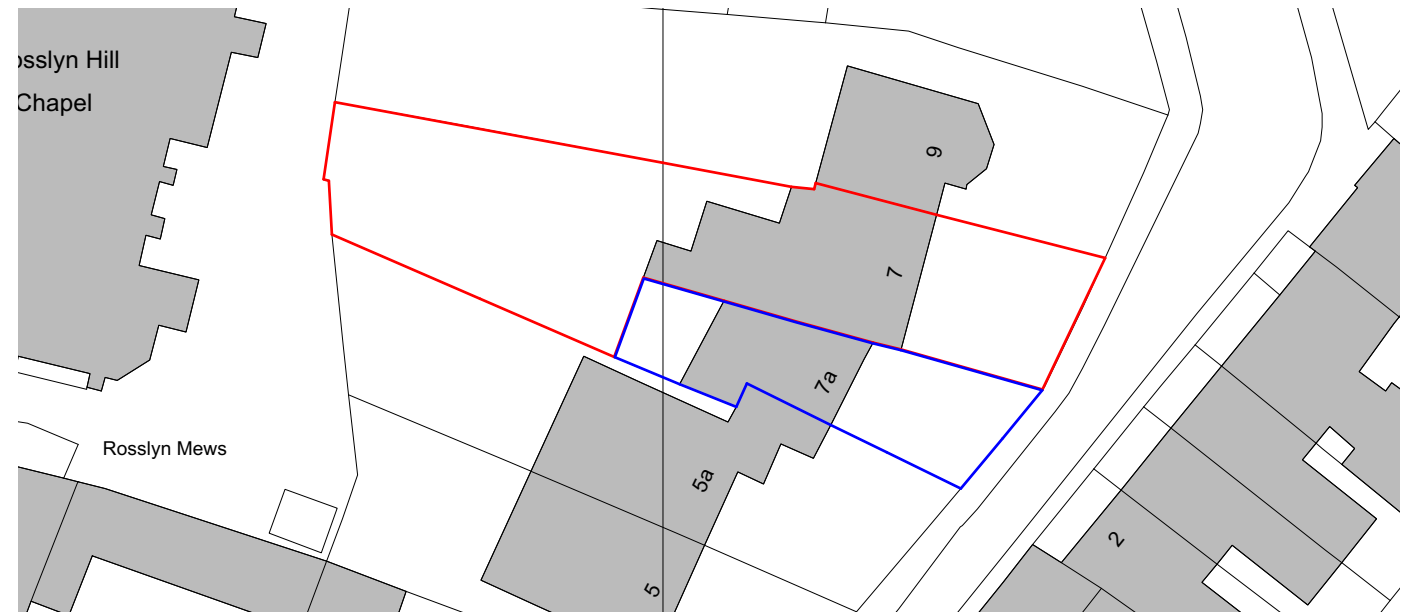

OS MAP - SCALE: 1:250

SITE LOCATION PLAN - SCALE: 1:500

7 PILGRIMS LANE

Studio Bernadeta
AF Architects

Project	037_7 PILGRIMS LANE
Drawing No.	037_EX.00
Drawing Title	SITE LOCATION PLAN
Issue	17.01.25
Project No.	037
Scale/Format	1:1001:1250 & 1:500 @A3
Date	JANUARY 2025