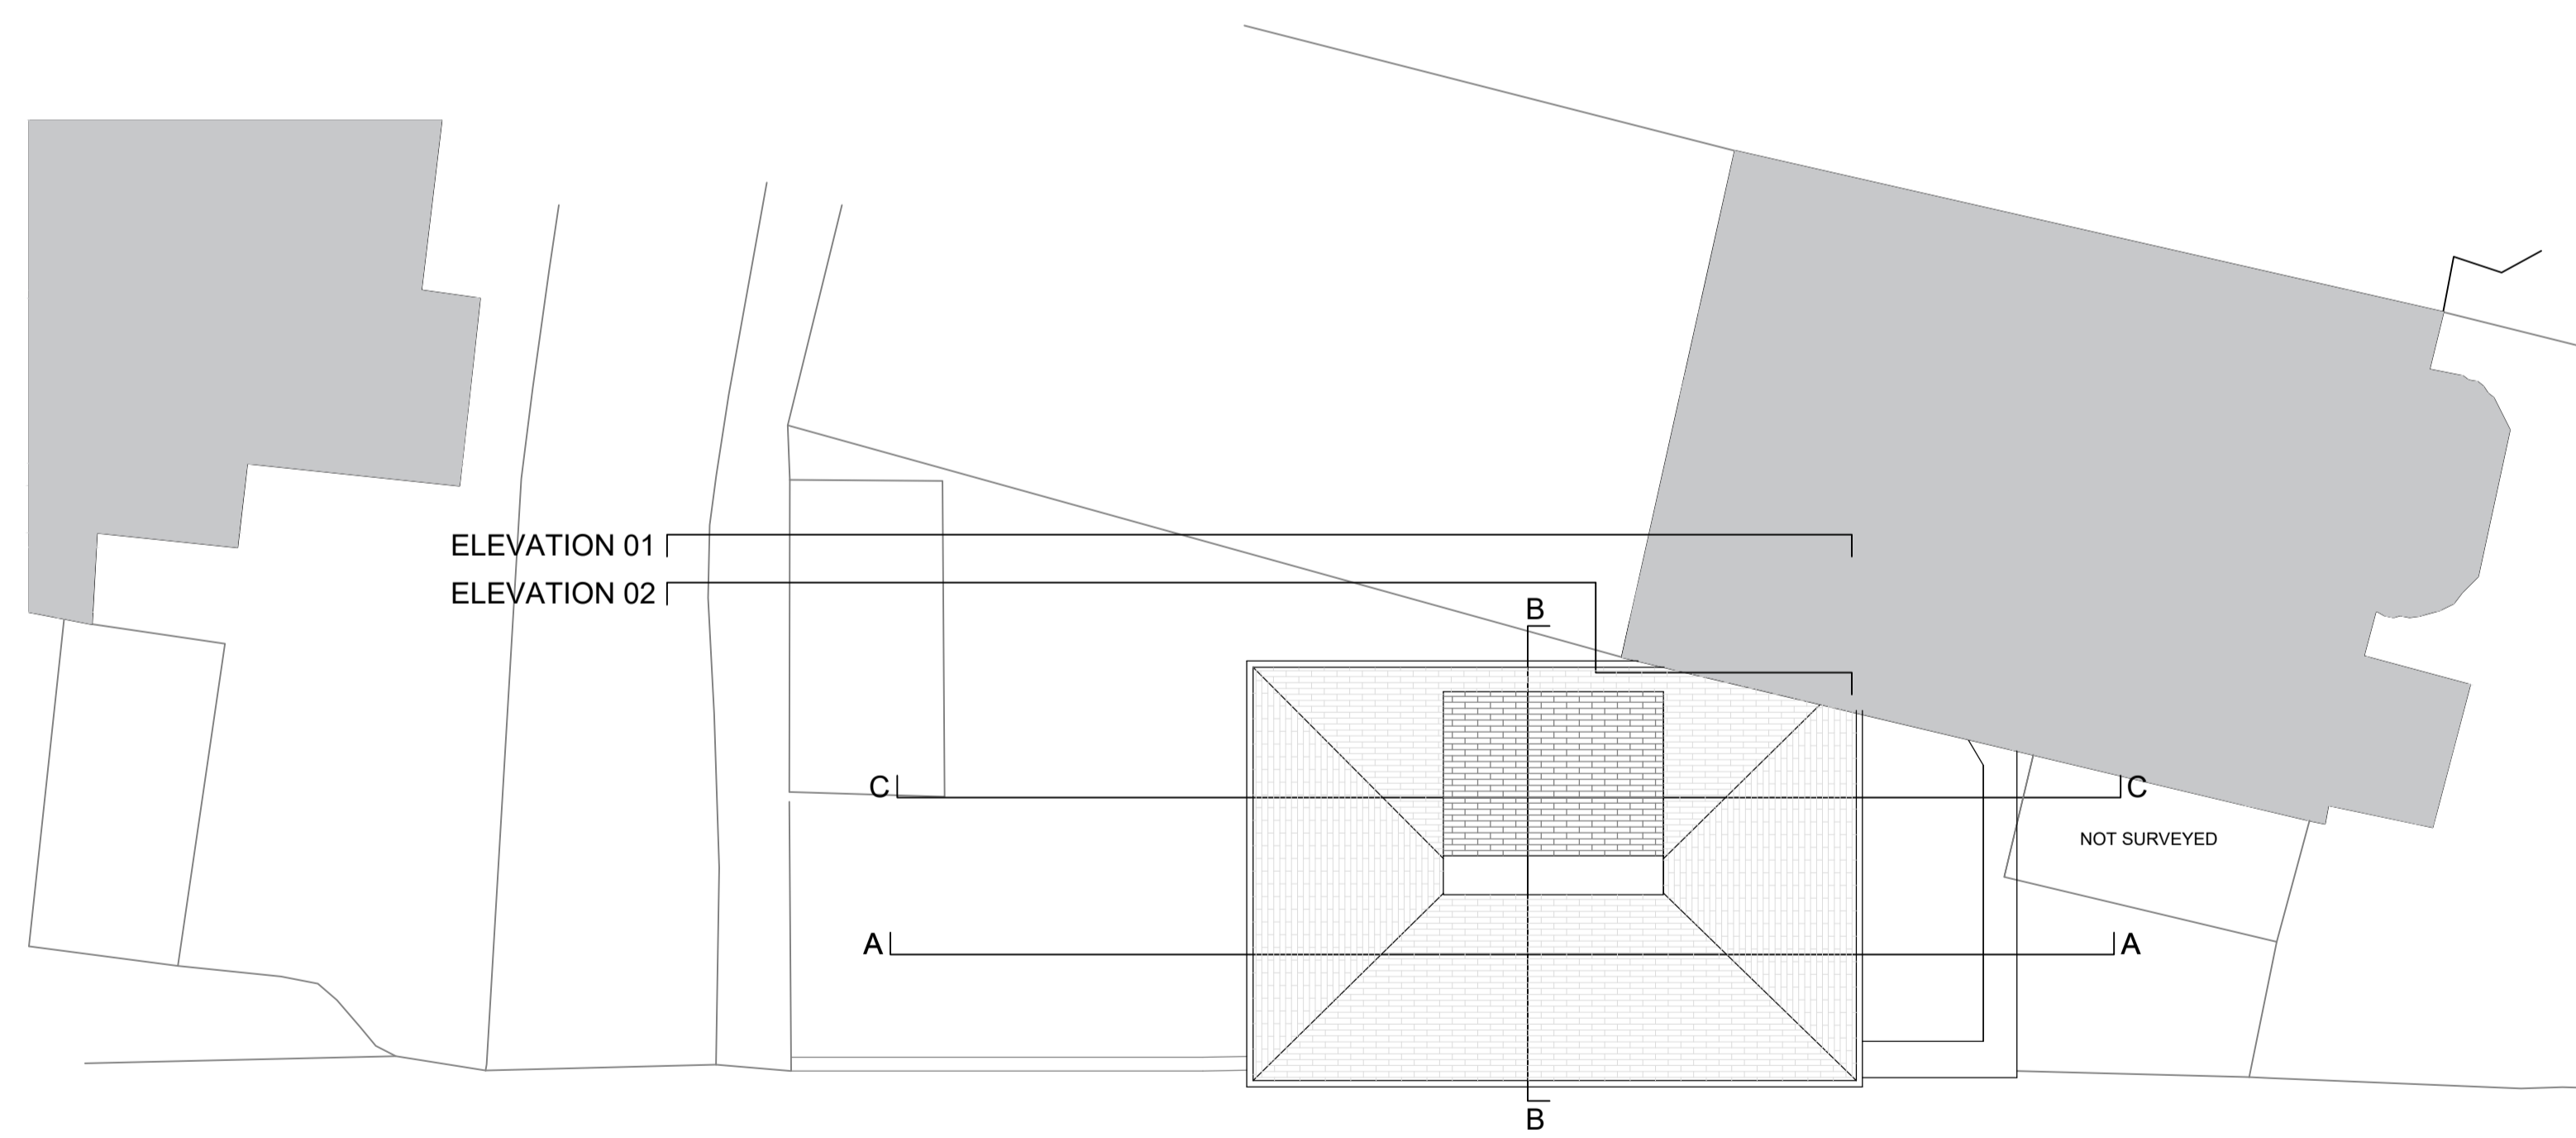

6. STUDY PLAN 1:100

7. ROOF PLAN 1:100

MR & MRS HUGHES

TASKER LODGE
 Tasker Road
 London
 NW3 2YB

PROPOSED
 Plans - Study & Roof Plan

Rev E

1:100 @ A1