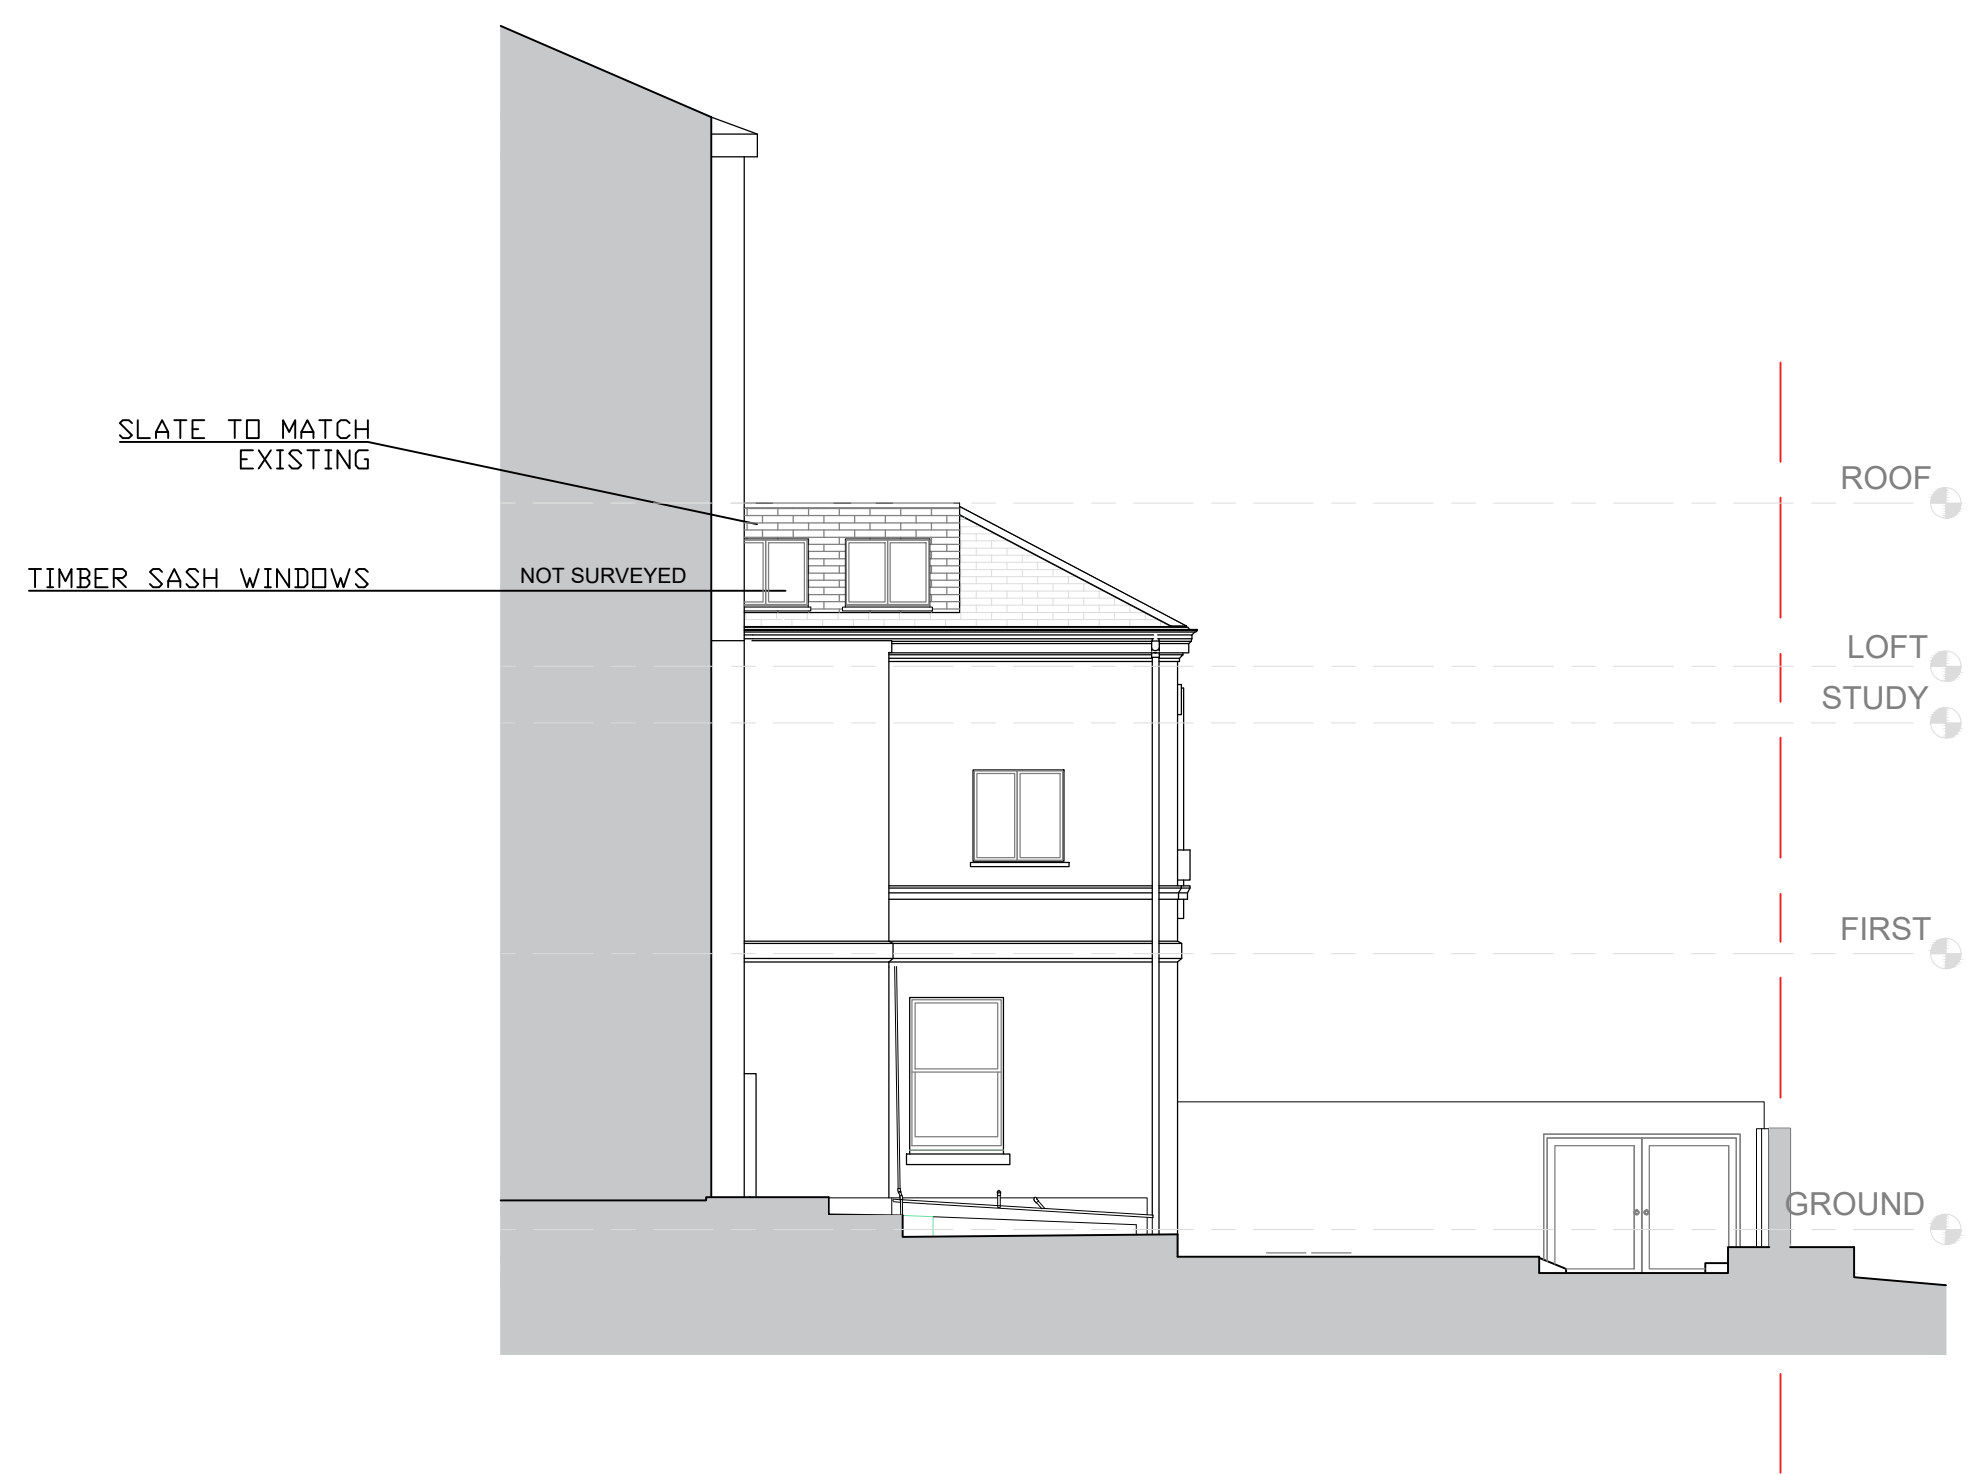

1. NORTH ELEVATION 1:100
(FRONT)

2. EAST ELEVATION 1:100
(SIDE)

3. SOUTH ELEVATION 01 1:100
(REAR)

4. SOUTH ELEVATION 02 1:100
(REAR)

MR & MRS HUGHES

TASKER LODGE
Tasker Road
London
NW3 2YB

PROPOSED
Elevations

Rev E

1:100 @ A1