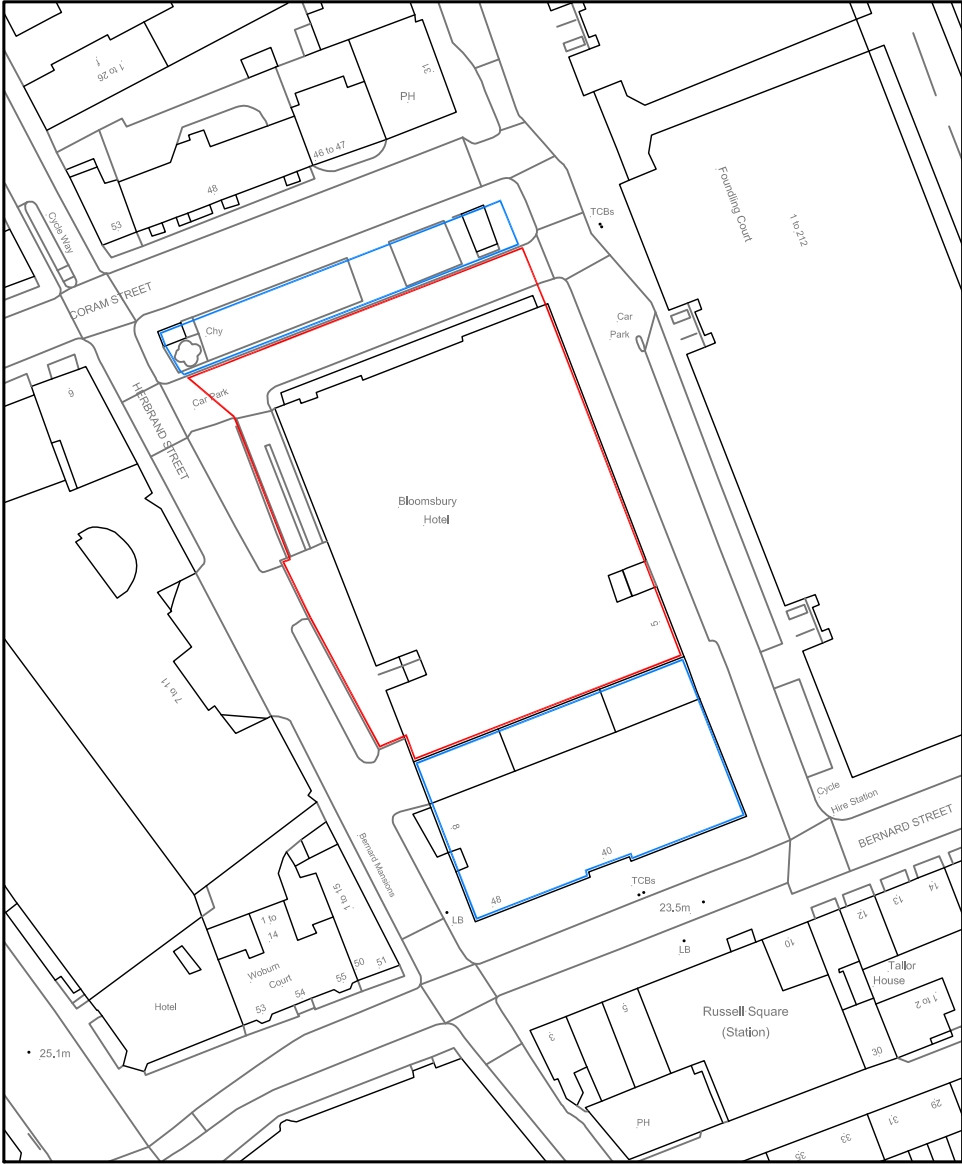

Project 23051  
"Holiday Inn Bloomsbury"  
Coram Street,  
London WC1N 1HT.

Drawing N° 020

OS Map Site Location Plan  
scale 1:1250 at A4 print.

?Crown Copyright and database rights 2024 OS Licence no. 100019311