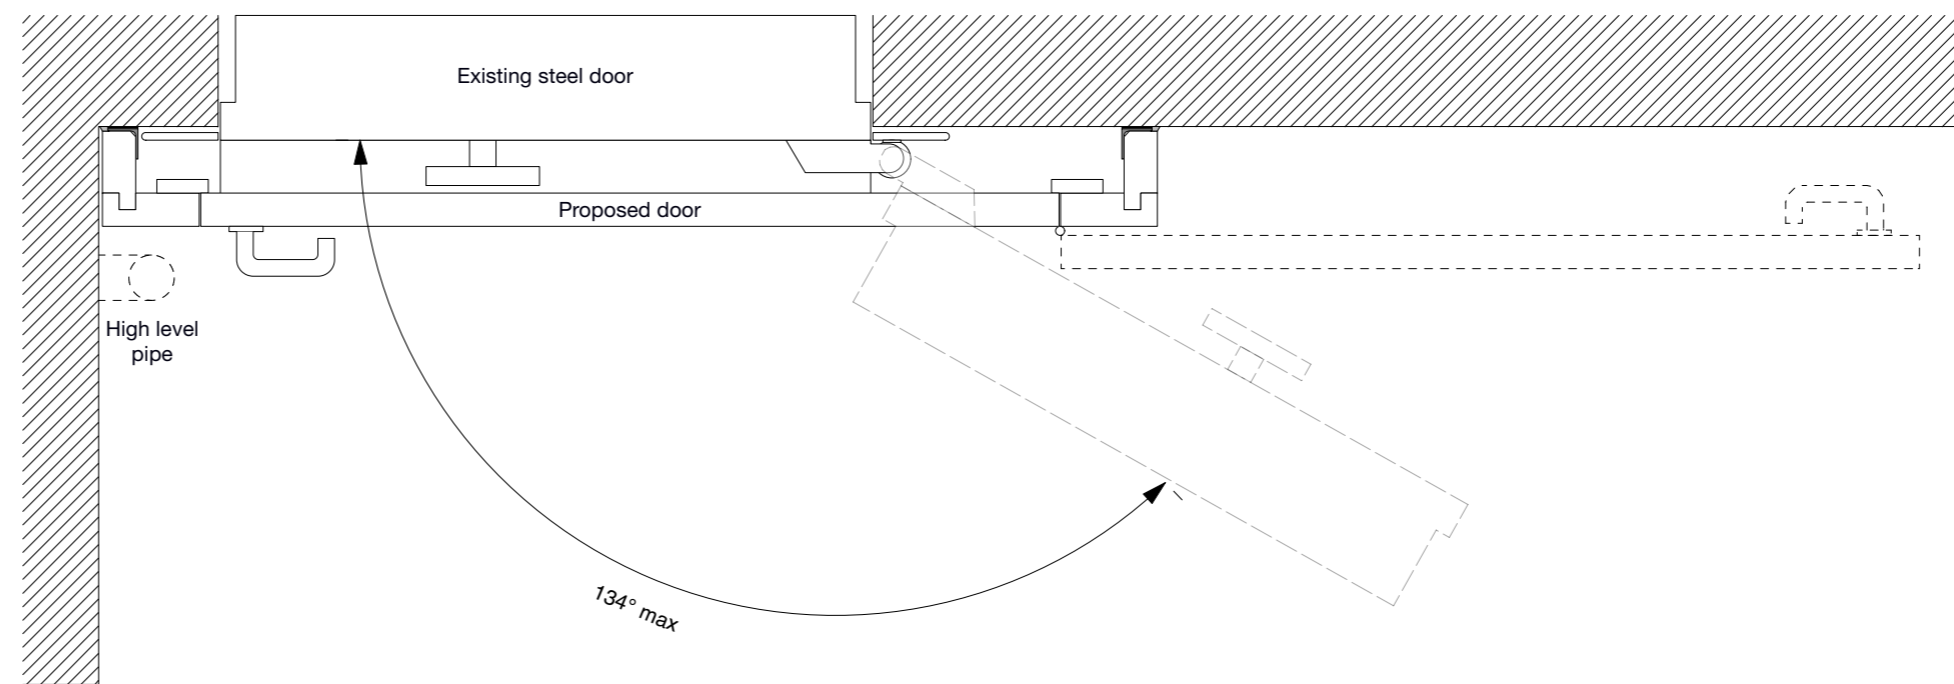

Plan
Scale: 1:10

P03	03.10.24	MM	Museum's comments implemented
P02	06.06.24	MM	Access control fittings added
P01	25.05.24	MM	First issue
No.	Date	By	Comments
Revisions			

PRELIMINARY

Drawing Status

BRITISH MUSEUM
Security Enhancement (Doors)

Dannatt, Johnson Architects

Drawing Title

Proposed Door BM A/1/023/D663

Drawing Number

669-DJA-DR-A-71003

Drawn	Checked	Scale	Date	Revision
MM	CC	As indicated @A2	October 2024	P03