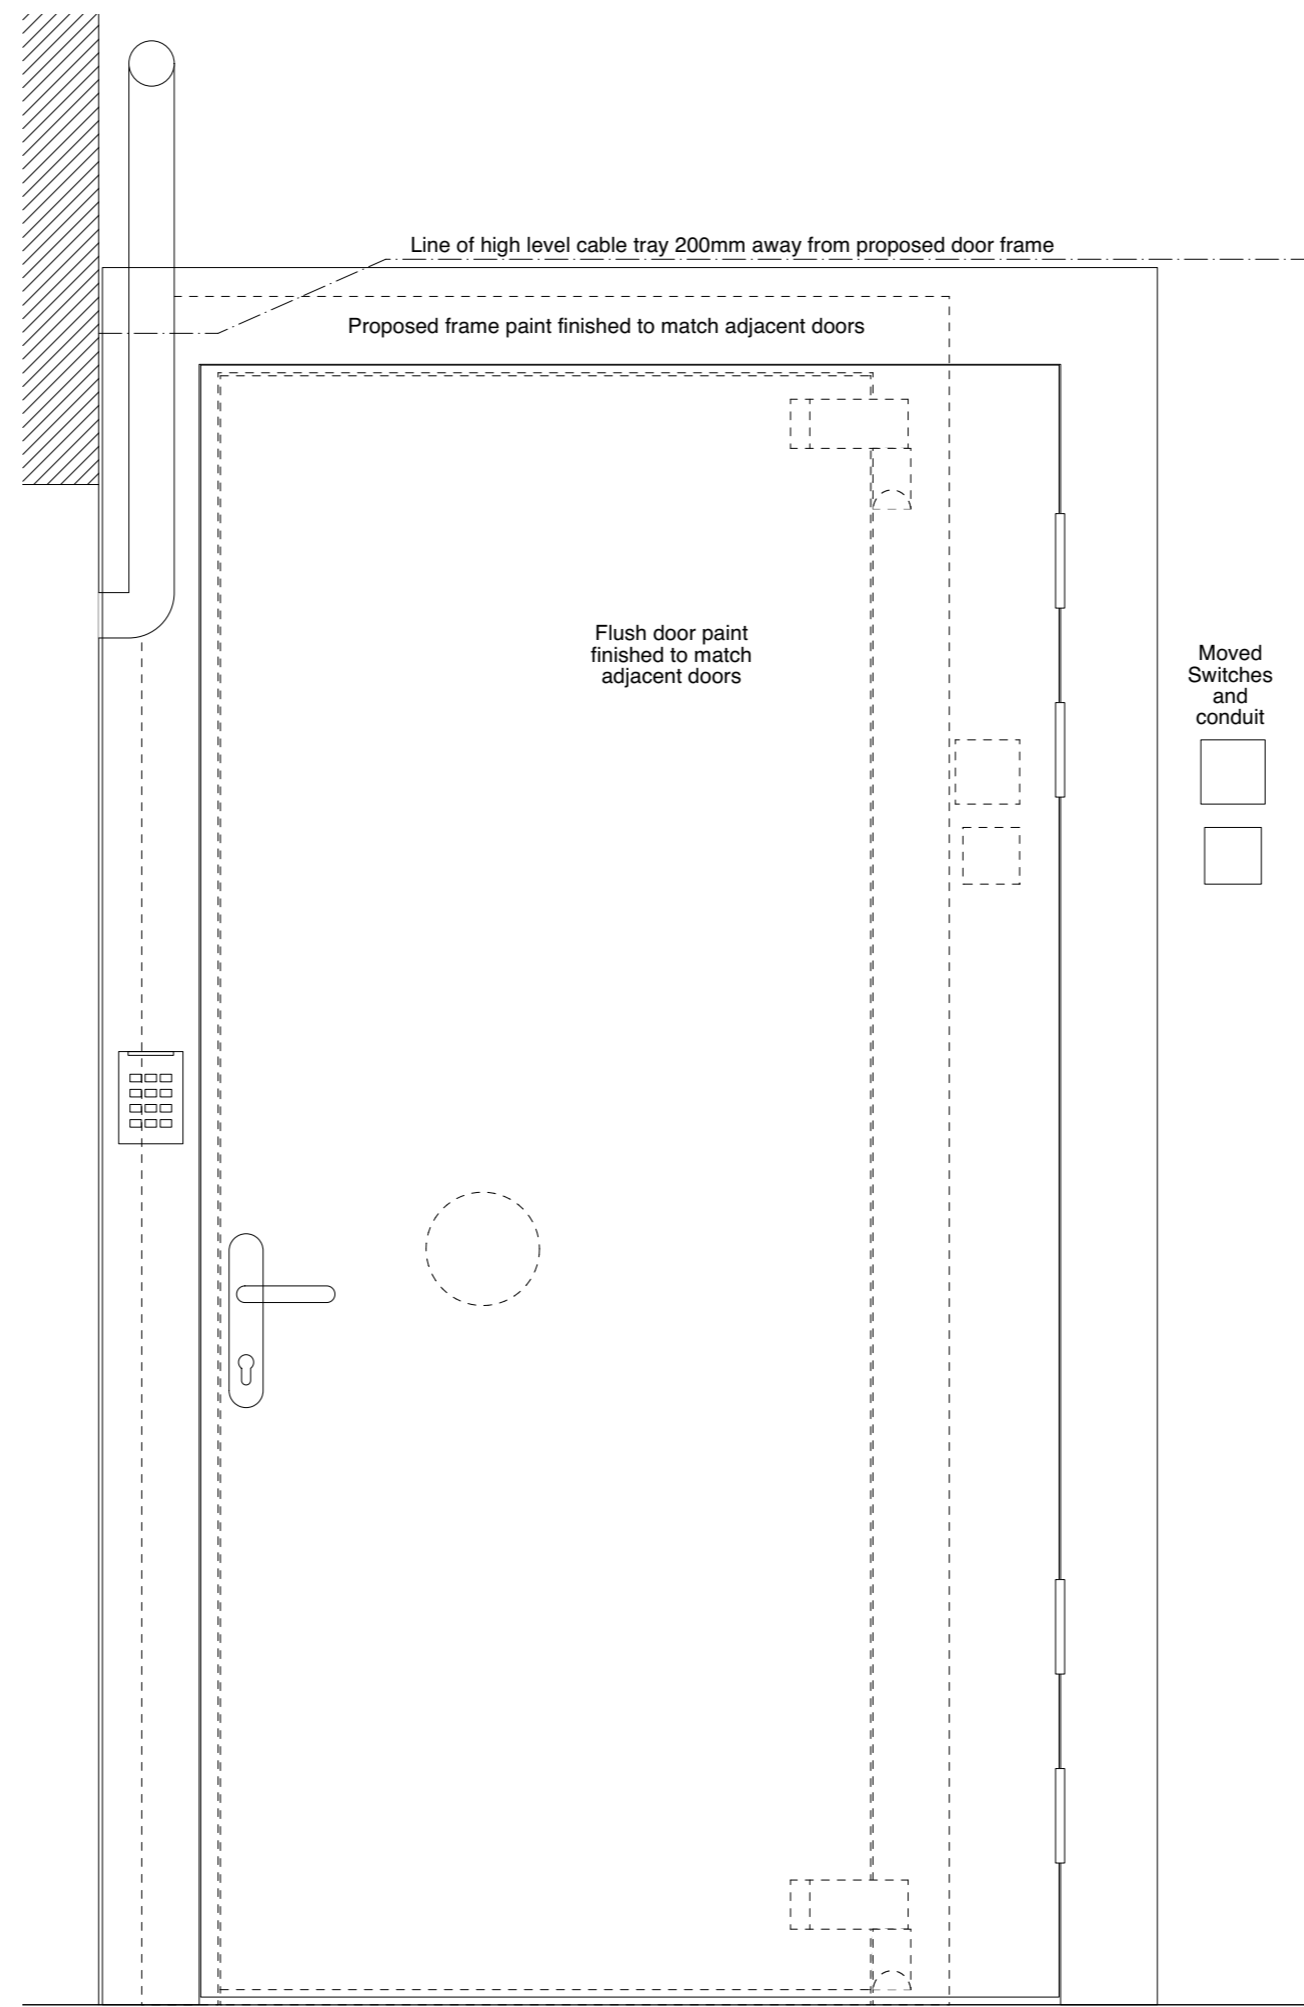

Elevation
Scale: 1:10