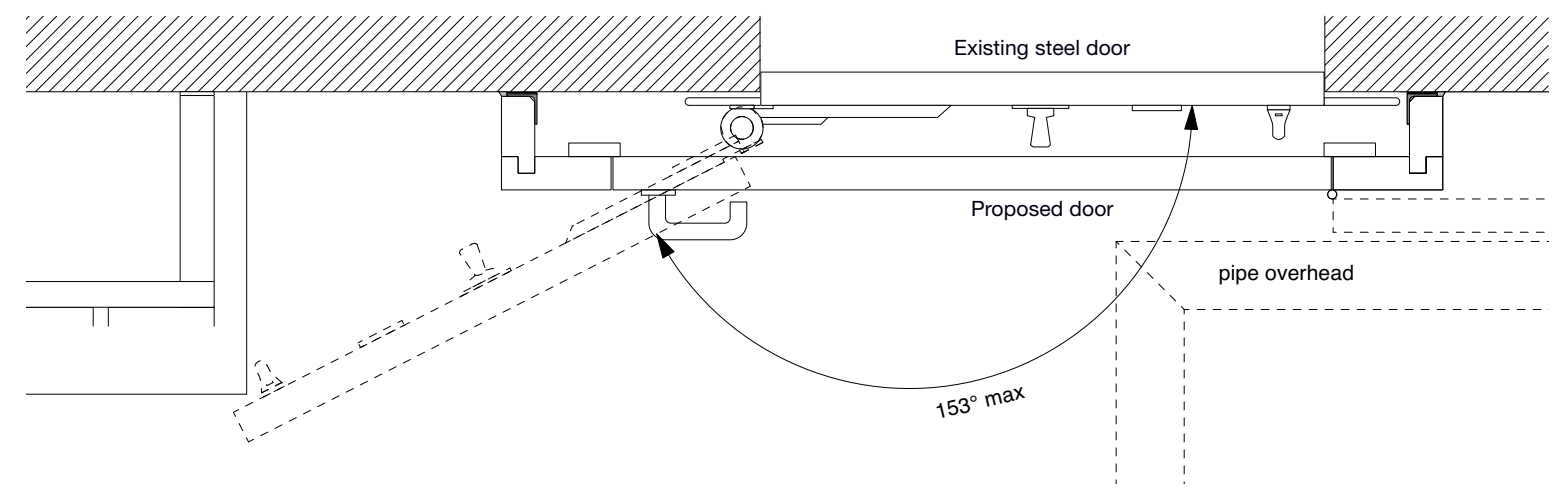

Elevation
Scale: 1:10

Move switch and cable box away to install door frame

Low level plan
Scale: 1:10

P03	03.10.24	MM	Museum's comments implemented
P02	06.06.24	MM	Access control fittings added
P01	25.05.24	MM	First issue
No.	Date	By	Comments
Revisions			

Drawing Title
Proposed Door BM F/0/094/D150

Drawing Number
669-DJA-DR-A-71002

Drawn	Checked	Scale	Date	Revision
MM	CC	As indicated @A3	October 2024	P03