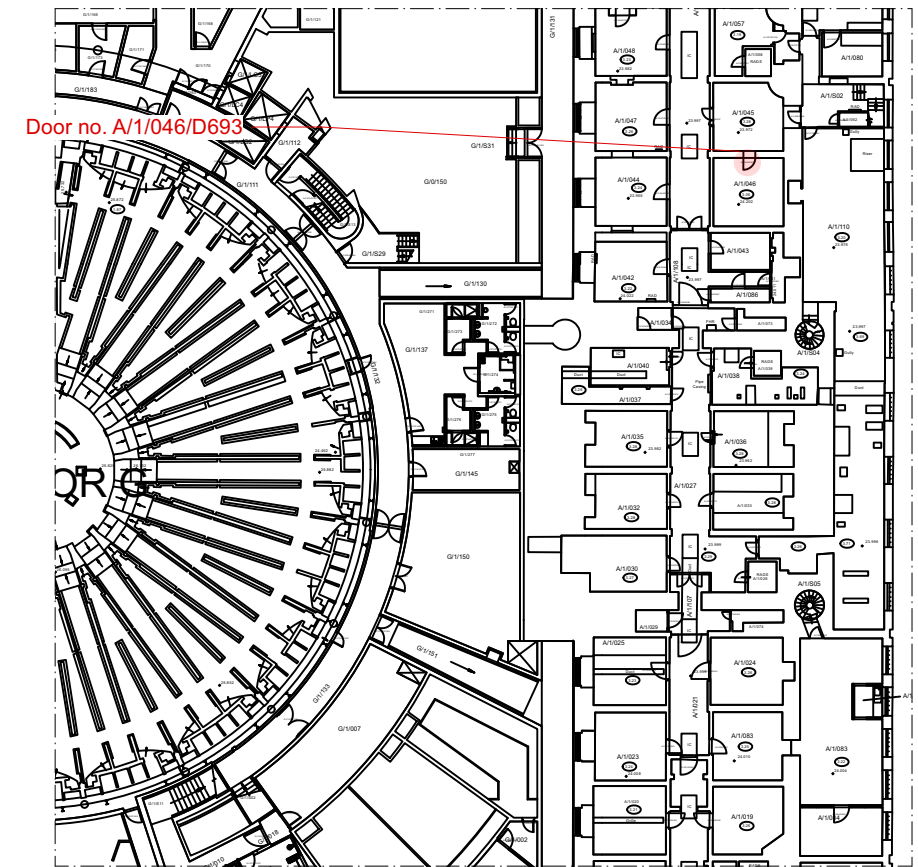

Elevation
Scale: 1:10

Location Plan Level 1
Scale: 1:500

0 5 10 M

Plan
Scale: 1:10

No.	Date	By	Comments
P02	05.08.24	MM	Location Plan added
P01	xx.05.24	MM	-
Revisions			

PRELIMINARY
Drawing Status

BRITISH MUSEUM
Security Enhancement (Doors)
Dannatt, Johnson Architects
Unit 1 The Wireworks, 77 Great Suffolk Street, London SE1 0BU
Telephone (020) 7357 7100 Fax (020) 7357 7200

Drawing Title
Existing Door BM A/1/046/D693

Drawing Number
669-DJA-DR-A-70004

Drawn	Checked	Scale	Date	Revision
MM	CC	1:10@A3	August 2024	P02