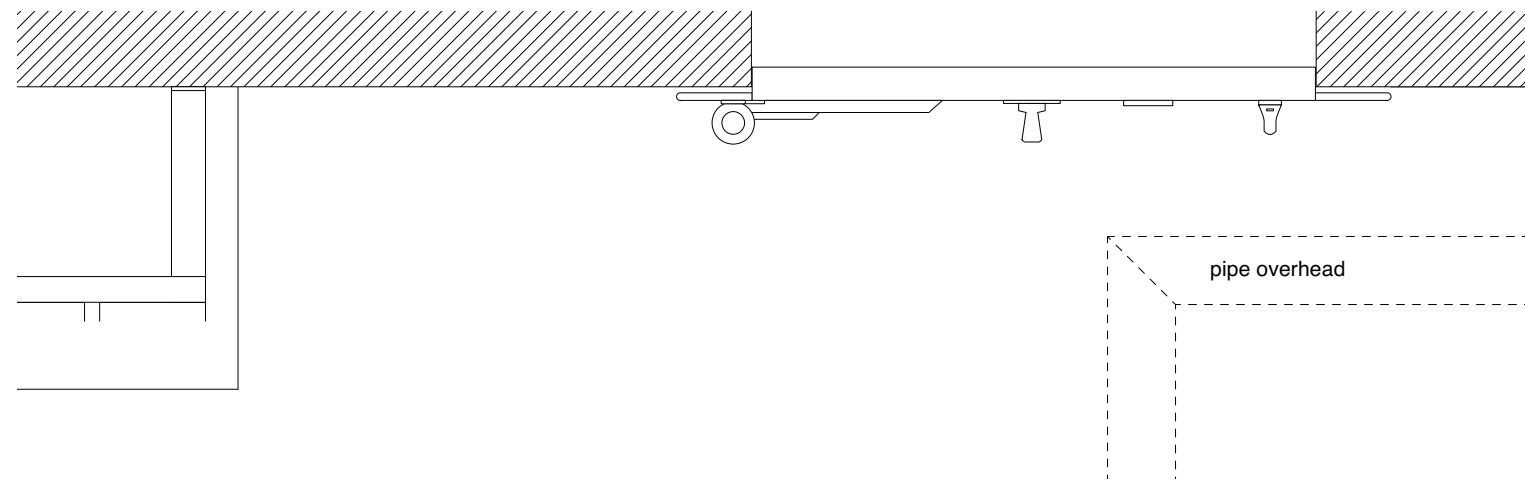

Elevation
Scale: 1:10

Low level plan
Scale: 1:10

Location Plan Level 0
Scale: 1:500

No.	Date	By	Comments
P02	05.08.24	MM	Location Plan added
P01	xx.05.24	MM	-
Revisions			

PRELIMINARY
Drawing Status

BRITISH MUSEUM
Security Enhancement (Doors)
Dannatt, Johnson Architects
Unit 1 The Wireworks, 77 Great Suffolk Street, London SE1 0BU
Telephone (020) 7357 7100 Fax (020) 7357 7200

Drawing Title
Existing Door BM F/0/094/D150

Drawing Number
669-DJA-DR-A-70002

Drawn	Checked	Scale	Date	Revision
MM	CC	1:10@A3	August 2024	P02