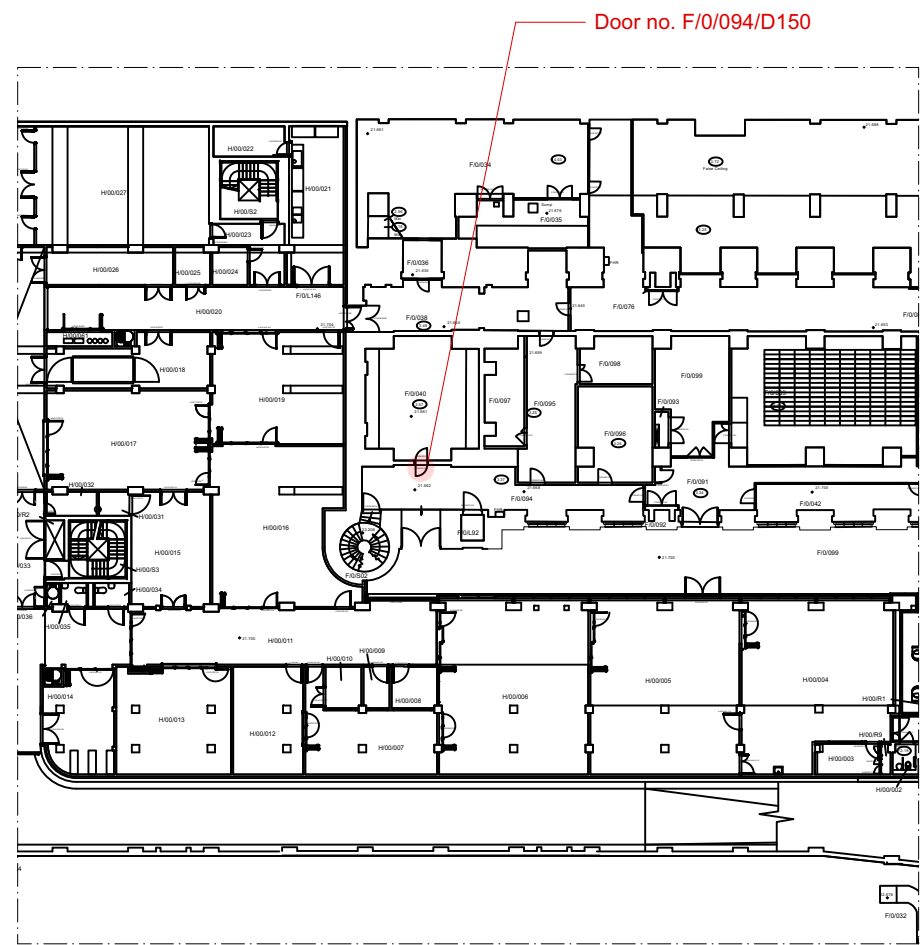

Elevation
Scale: 1:10

Low level plan
Scale: 1:10

Location Plan Level 0
Scale: 1:500

No.	Date	By	Comments
P02	05.08.24	MM	Location Plan added
P01	xx.05.24	MM	-
Revisions			

PRELIMINARY
Drawing Status

BRITISH MUSEUM
Security Enhancement (Doors)
Dannatt, Johnson Architects
Unit 1 The Wireworks, 77 Great Suffolk Street, London SE1 0BU
Telephone (020) 7357 7100 Fax (020) 7357 7200

Drawing Title
Existing Door BM F/0/094/D150

Drawing Number
669-DJA-DR-A-70002

Drawn	Checked	Scale	Date	Revision
MM	CC	1:10@A3	August 2024	P02