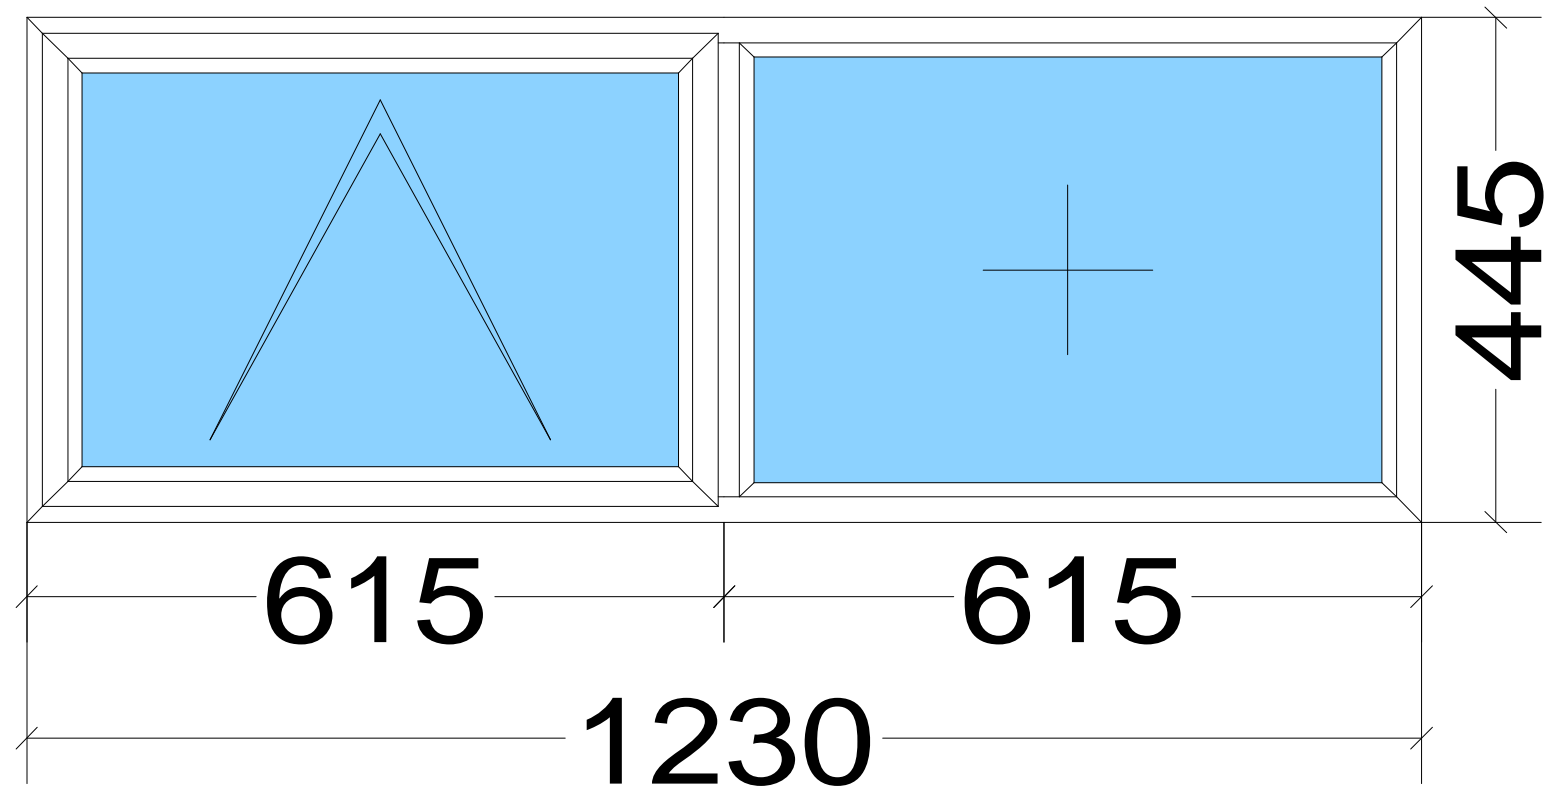

Pos. Item 1 & 2, Quantity: 2

Finish: RAL

Job: KD2252

Pos. W20 Side Hung - Slim Section, Quantity: 1
 Finish: RAL
 Job: W20 Sample Drawing

	Date	Name	W20 Sample Drawing	Fabco Sanctuary Ltd Unit 1, Hobbs New Barn Climping, West Sussex Littlehampton, BN17 5TF BN17 5RE Tel: 01903 718808
Drawn	12.11.2020			
Checked				
Normchkd.				
Scale	SIDE HUNG WINDOW		Drawing No.:	7a PILGRAMS LANE NW3 1SJ CLERESTORY WINDOW DETAILS 037_7a_PP_DET.03_241213 SCALE: 1:10 @ A3
1 : 2	EQUAL LEGS			
View	WINDOW SECTION			
1 : 20				