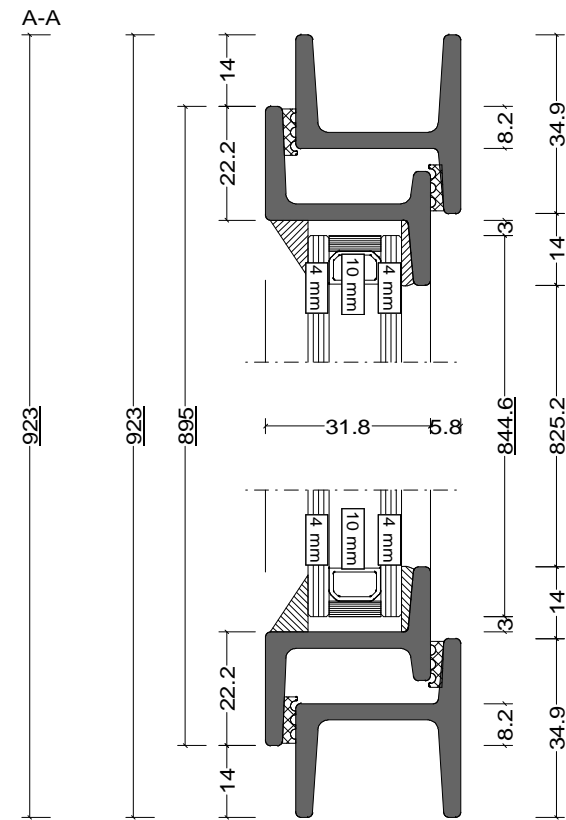

Pos. Item 1 & 2, Quantity: 2

Finish: RAL

Job: KD2252

Pos. W20 Side Hung - Slim Section, Quantity: 1
 Finish: RAL
 Job: W20 Sample Drawing

	Date	Name	W20 Sample Drawing	Fabco Sanctuary Ltd Unit 1, Hobbs New Barn Climping, West Sussex Littlehampton, BN17 5TF BN17 5RE Tel: 01903 718808
Drawn	12.11.2020			
Checked				
Normchkd.				
Scale	SIDE HUNG WINDOW		Drawing No.:	7a PILGRAMS LANE NW3 1SJ CLERESTORY WINDOW DETAILS 037_7a_PP_DET.03_241213 SCALE: 1:10 @ A3
1 : 2	EQUAL LEGS			
View	WINDOW SECTION			
1 : 20				