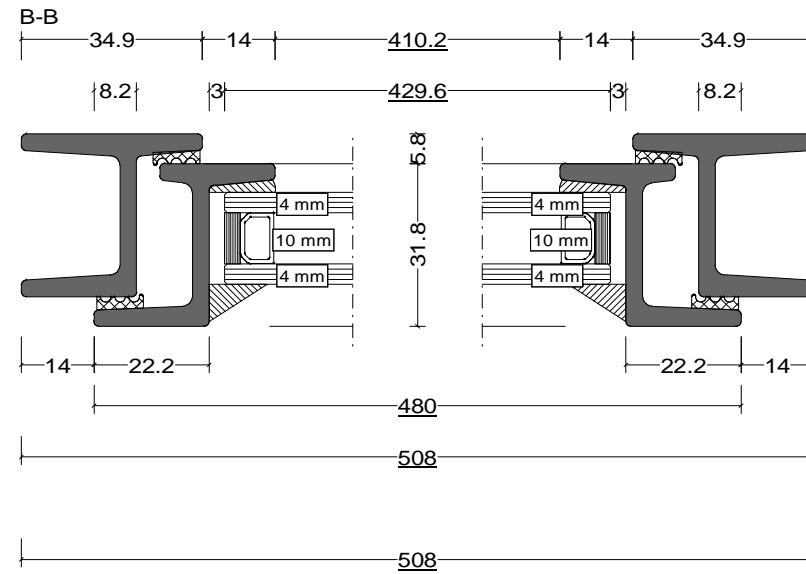

Pos. Item 1 & 2, Quantity: 2

Finish: RAL

Job: KD2252

Pos. W20 Side Hung - Slim Section, Quantity: 1
 Finish: RAL
 Job: W20 Sample Drawing

	Date	Name	W20 Sample Drawing	Fabco Sanctuary Ltd Unit 1, Hobbs New Barn Climping, West Sussex Littlehampton, BN17 5TF BN17 5RE Tel: 01903 718808
Drawn	12.11.2020			
Checked				
Normchkd.				
Scale	SIDE HUNG WINDOW		Drawing No.:	7a PILGRAMS LANE NW3 1SJ CLERESTORY WINDOW DETAILS 037_7a_PP_DET.03_241213 SCALE: 1:10 @ A3
1 : 2	EQUAL LEGS			
View	WINDOW SECTION			
1 : 20				