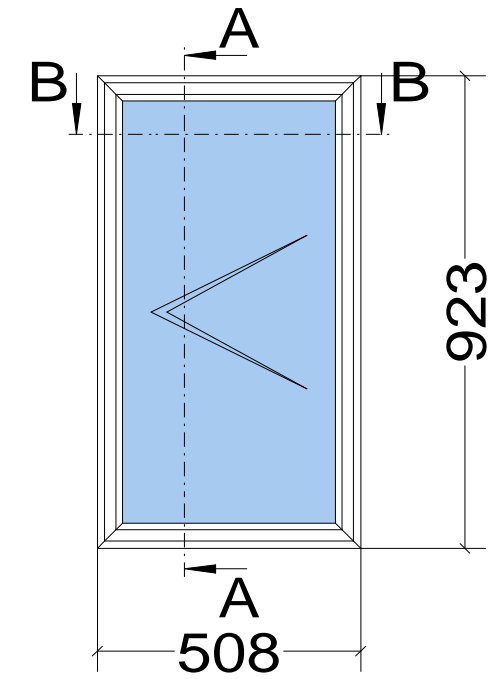

Pos. Item 1 & 2, Quantity: 2

Finish: RAL

Job: KD2252

Pos. W20 Side Hung - Slim Section, Quantity: 1
 Finish: RAL
 Job: W20 Sample Drawing

	Date	Name	W20 Sample Drawing	Fabco Sanctuary Ltd Unit 1, Hobbs New Barn Climping, West Sussex Littlehampton, BN17 5TF BN17 5RE Tel: 01903 718808
Drawn	12.11.2020			
Checked				
Normchkd.				
Scale	SIDE HUNG WINDOW		Drawing No.:	7a PILGRAMS LANE NW3 1SJ CLERESTORY WINDOW DETAILS 037_7a_PP_DET.03_241213 SCALE: 1:10 @ A3
1 : 2	EQUAL LEGS			
View	WINDOW SECTION			
1 : 20				