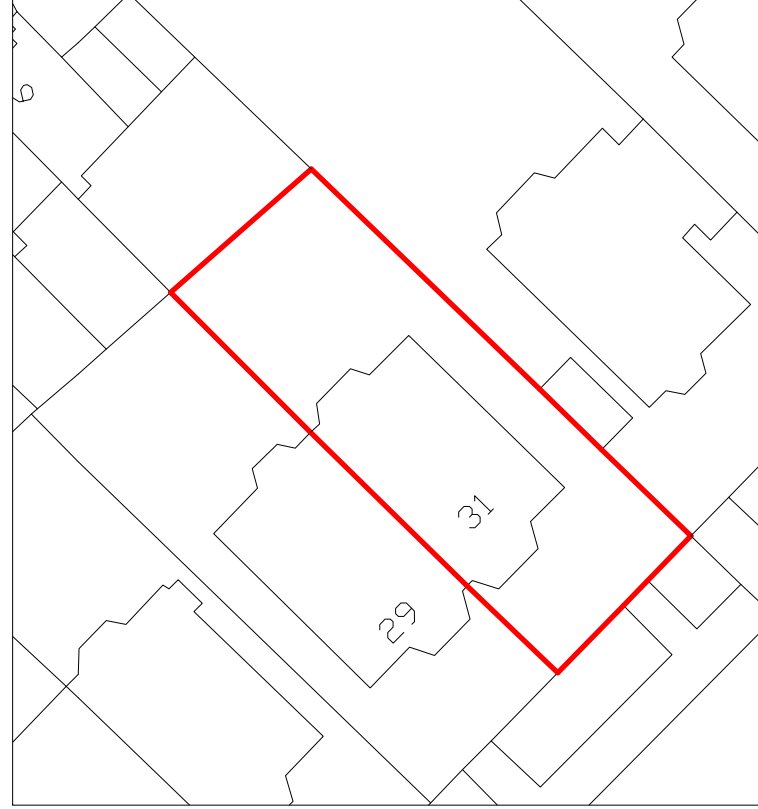

Location Plan
Scale 1:1250

Block Plan
Scale 1:500

	Project: 31 Belsize Avenue, Belsize Park, London. NW3 4BL	Title: Location Plan & Block Plan	Scale: 1:500/1250 @ A4 Date: 11 2024 Drawing No.: 3800/03/JG			
	Revision <table border="1"> <tr> <td> </td> <td> </td> <td> </td> <td> </td> </tr> </table>					
239 Western Road, Southall, Middx, UB2 5HS Tel: 020 8571 1369 info@multicreation.co.uk						