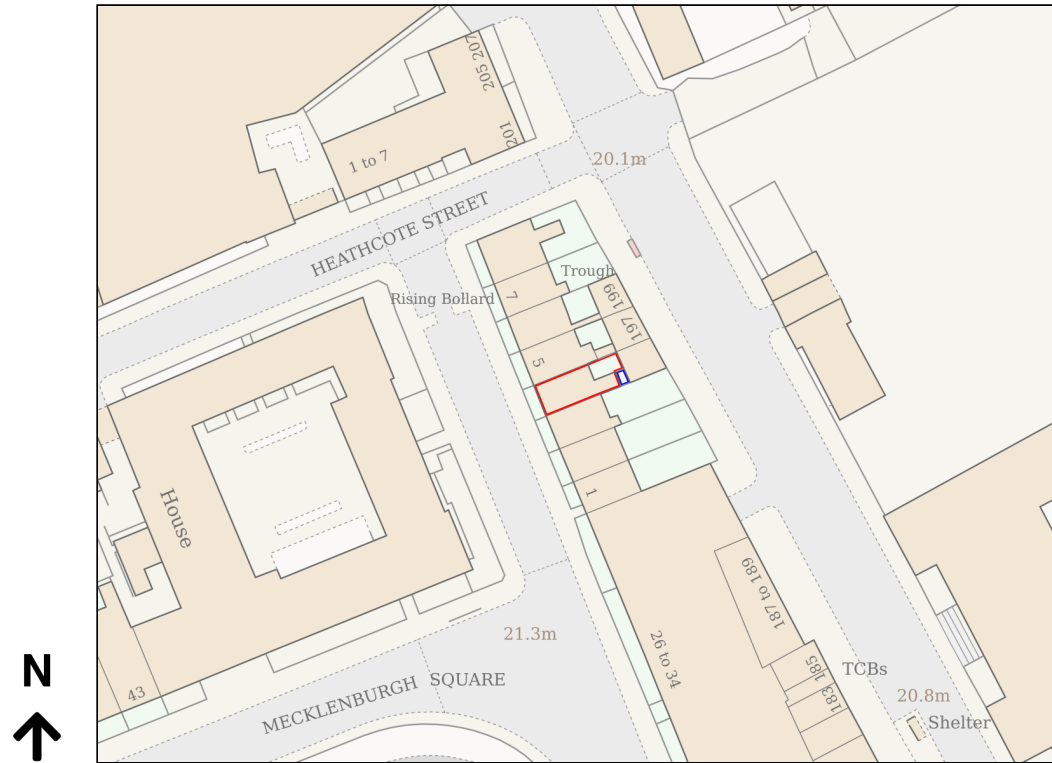

Location Plan

Site Address: Flat A, 1, Mecklenburgh Street, London, WC1N 2AH

Date Produced: 08-Jan-2025

Scale: 1:1250 @A4

Planning Portal Reference: PP-13675557v1