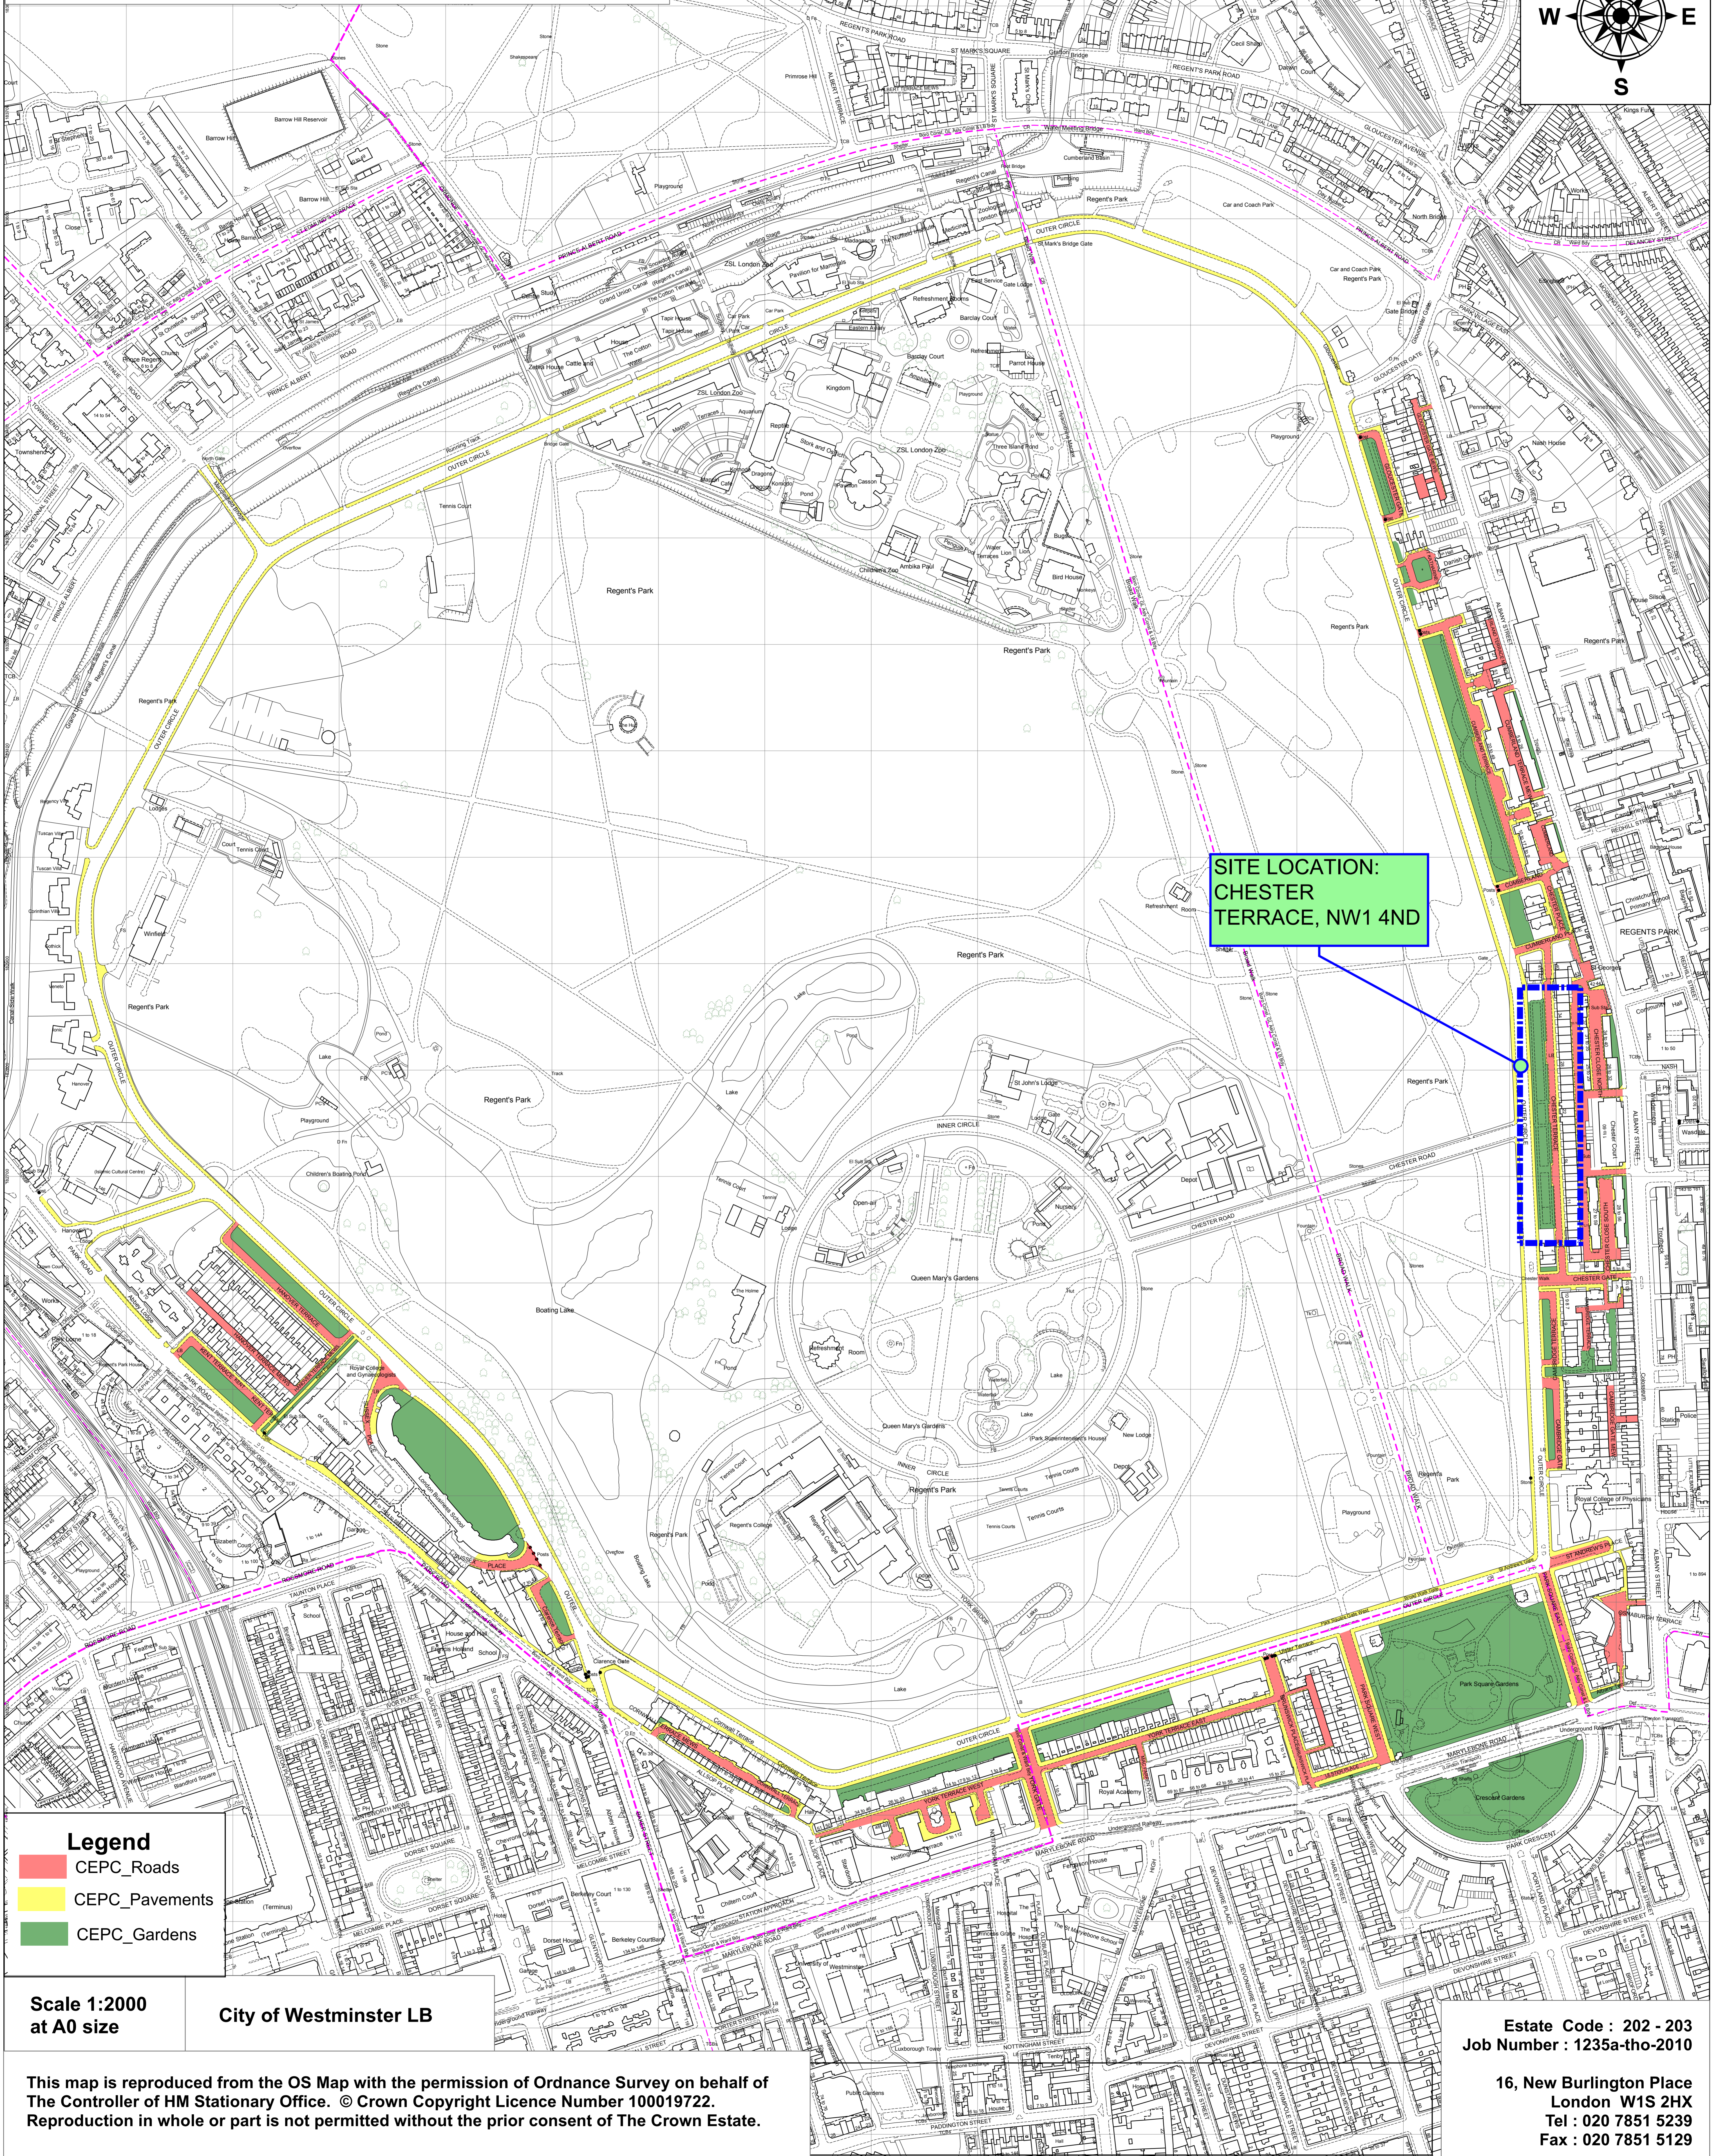

Regent's Park

Greater London

TQ 2883 SE

Camden LB

Crown Estate Paving Commission

SITE LOCATION:
CHESTER
TERRACE, NW1 4ND

Legend

- CEPC_Roads
- CEPC_Pavements
- CEPC_Gardens

Scale 1:2000
at A0 size

City of Westminster LB

This map is reproduced from the OS Map with the permission of Ordnance Survey on behalf of The Controller of HM Stationary Office. © Crown Copyright Licence Number 100019722. Reproduction in whole or part is not permitted without the prior consent of The Crown Estate.