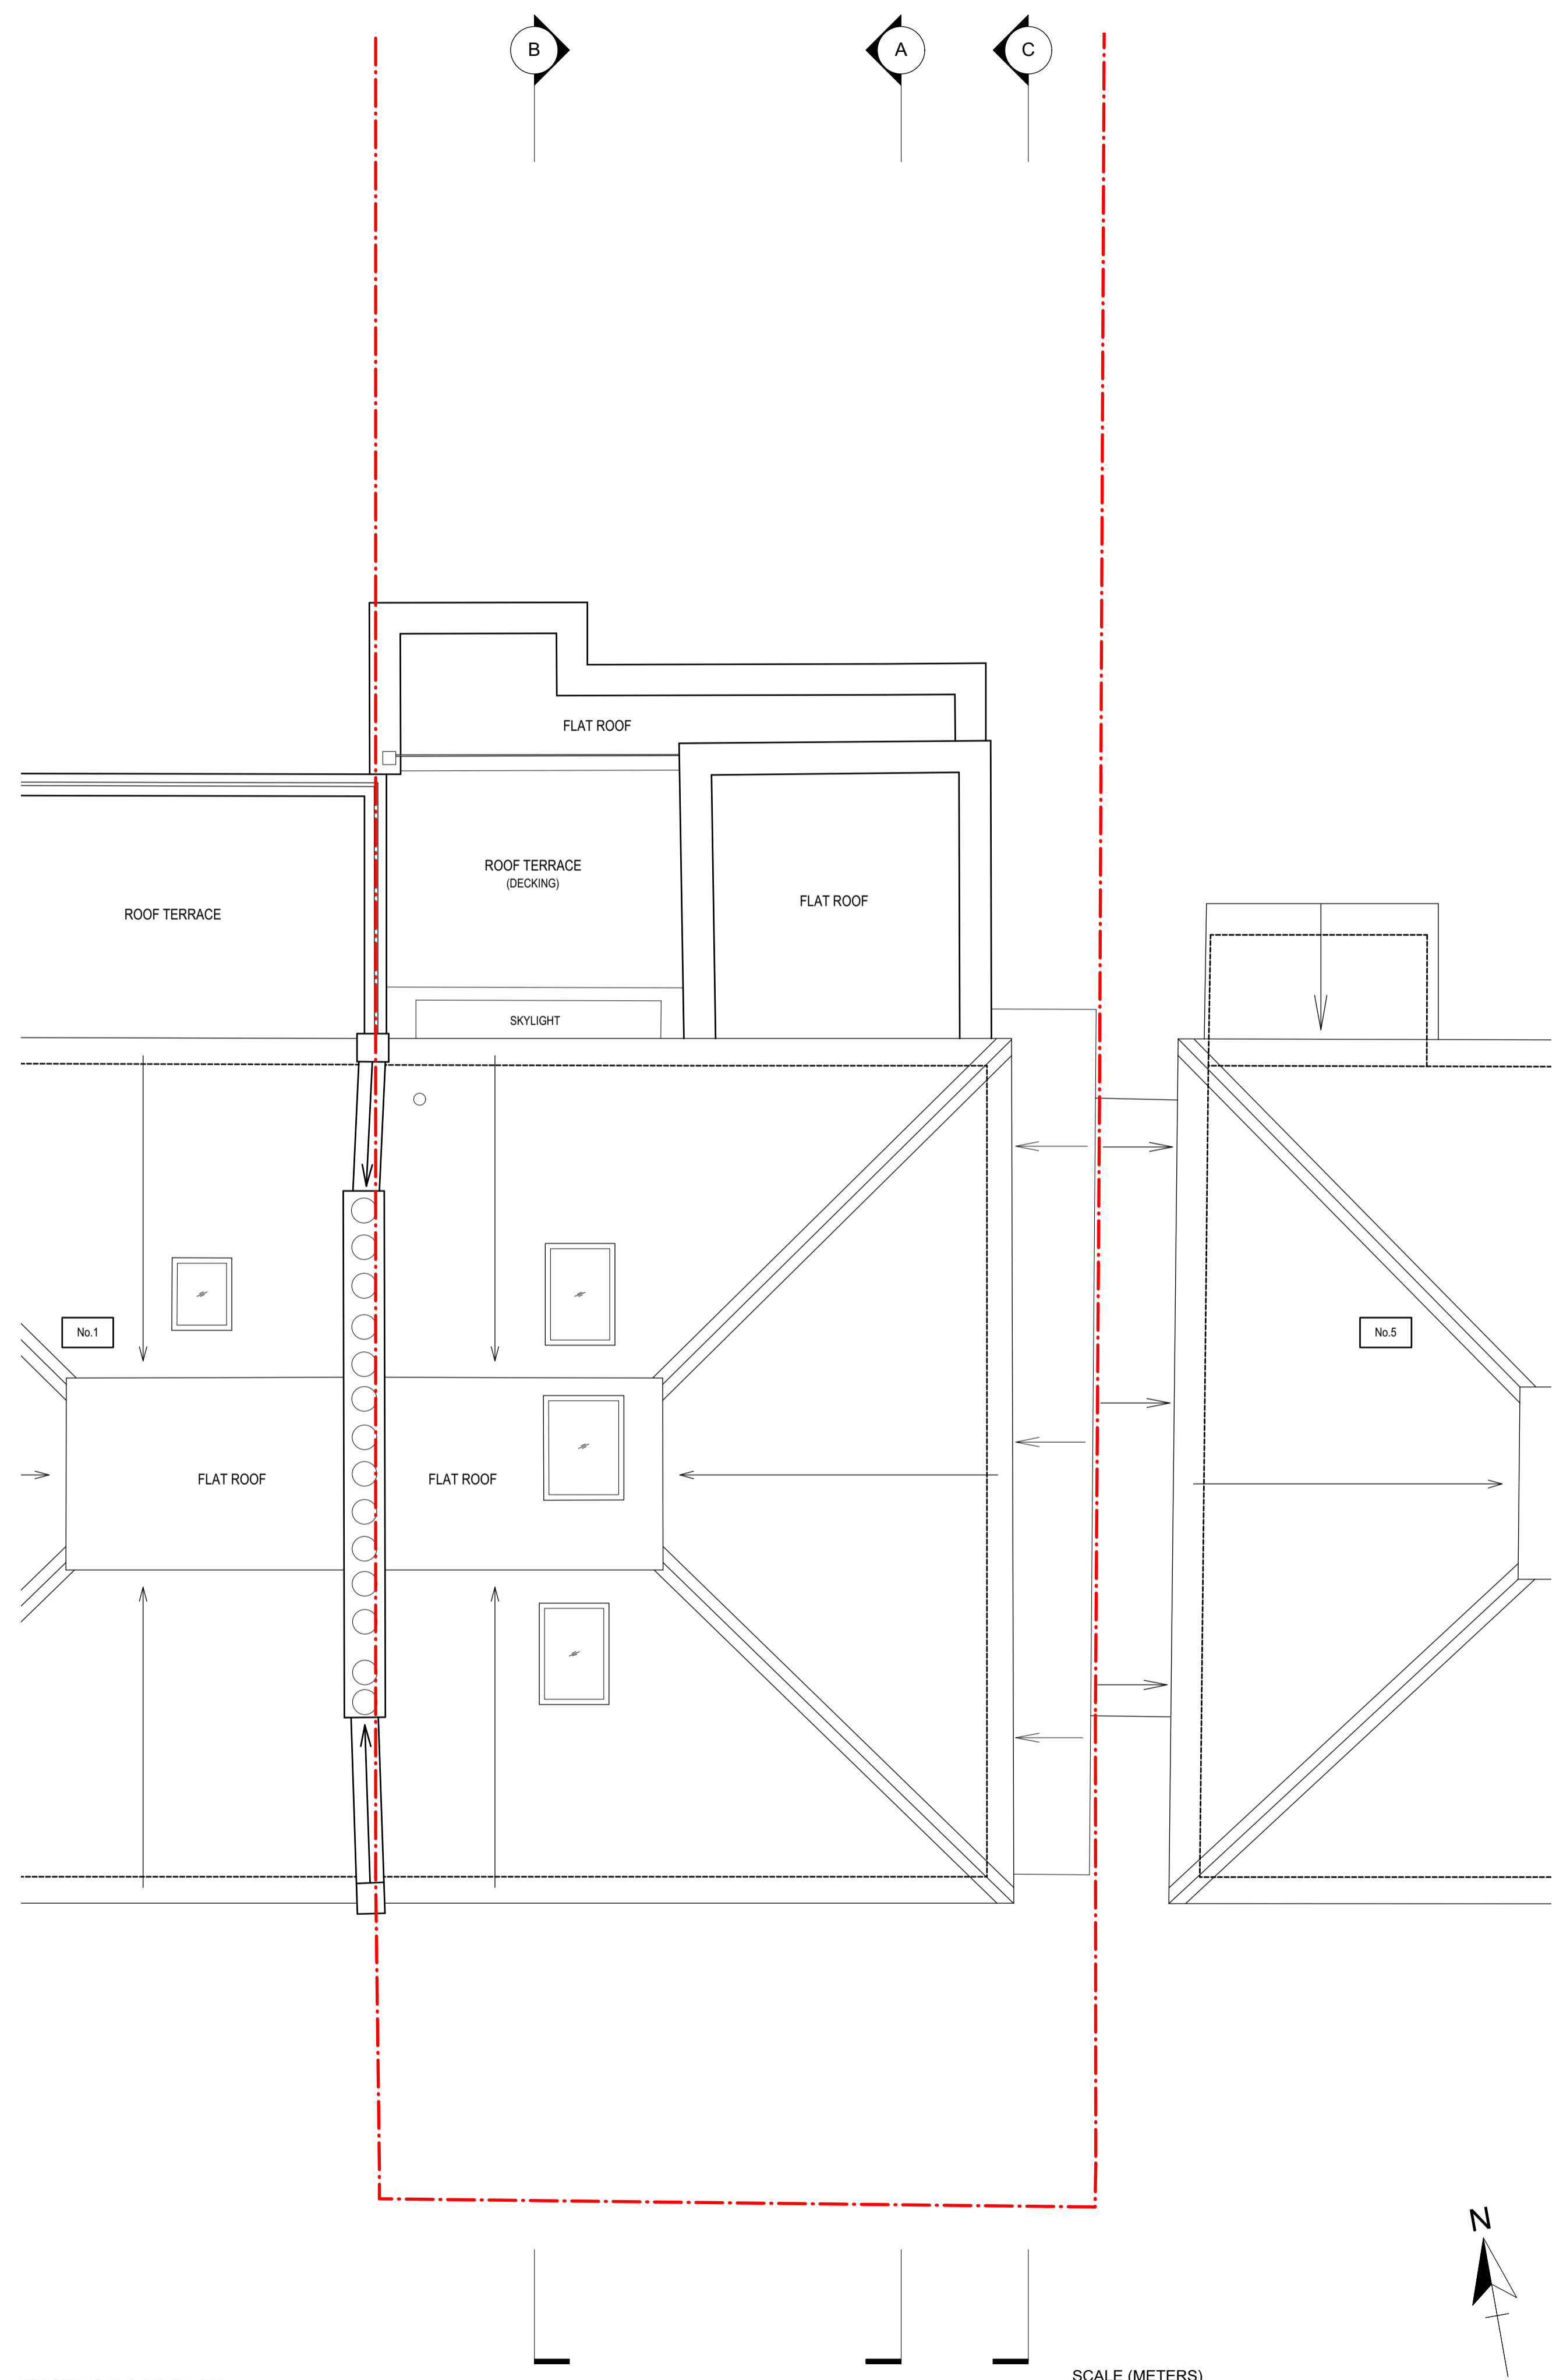

EXISTING LOFT PLAN

EXISTING ROOF PLAN

DATE	REVISION HISTORY	REV
ADDRESS: 3 LAWFORD ROAD LONDON NW5 2LH		
FIRST ISSUE DATE:	07/01/2025	
SCALE:	1:50 @ A1 1:100 @ A3	
DOCUMENT NUMBER:	PL-003	
REVISION:	/	

DRAWING TITLE:  
**EXISTING LOFT AND ROOF PLANS**