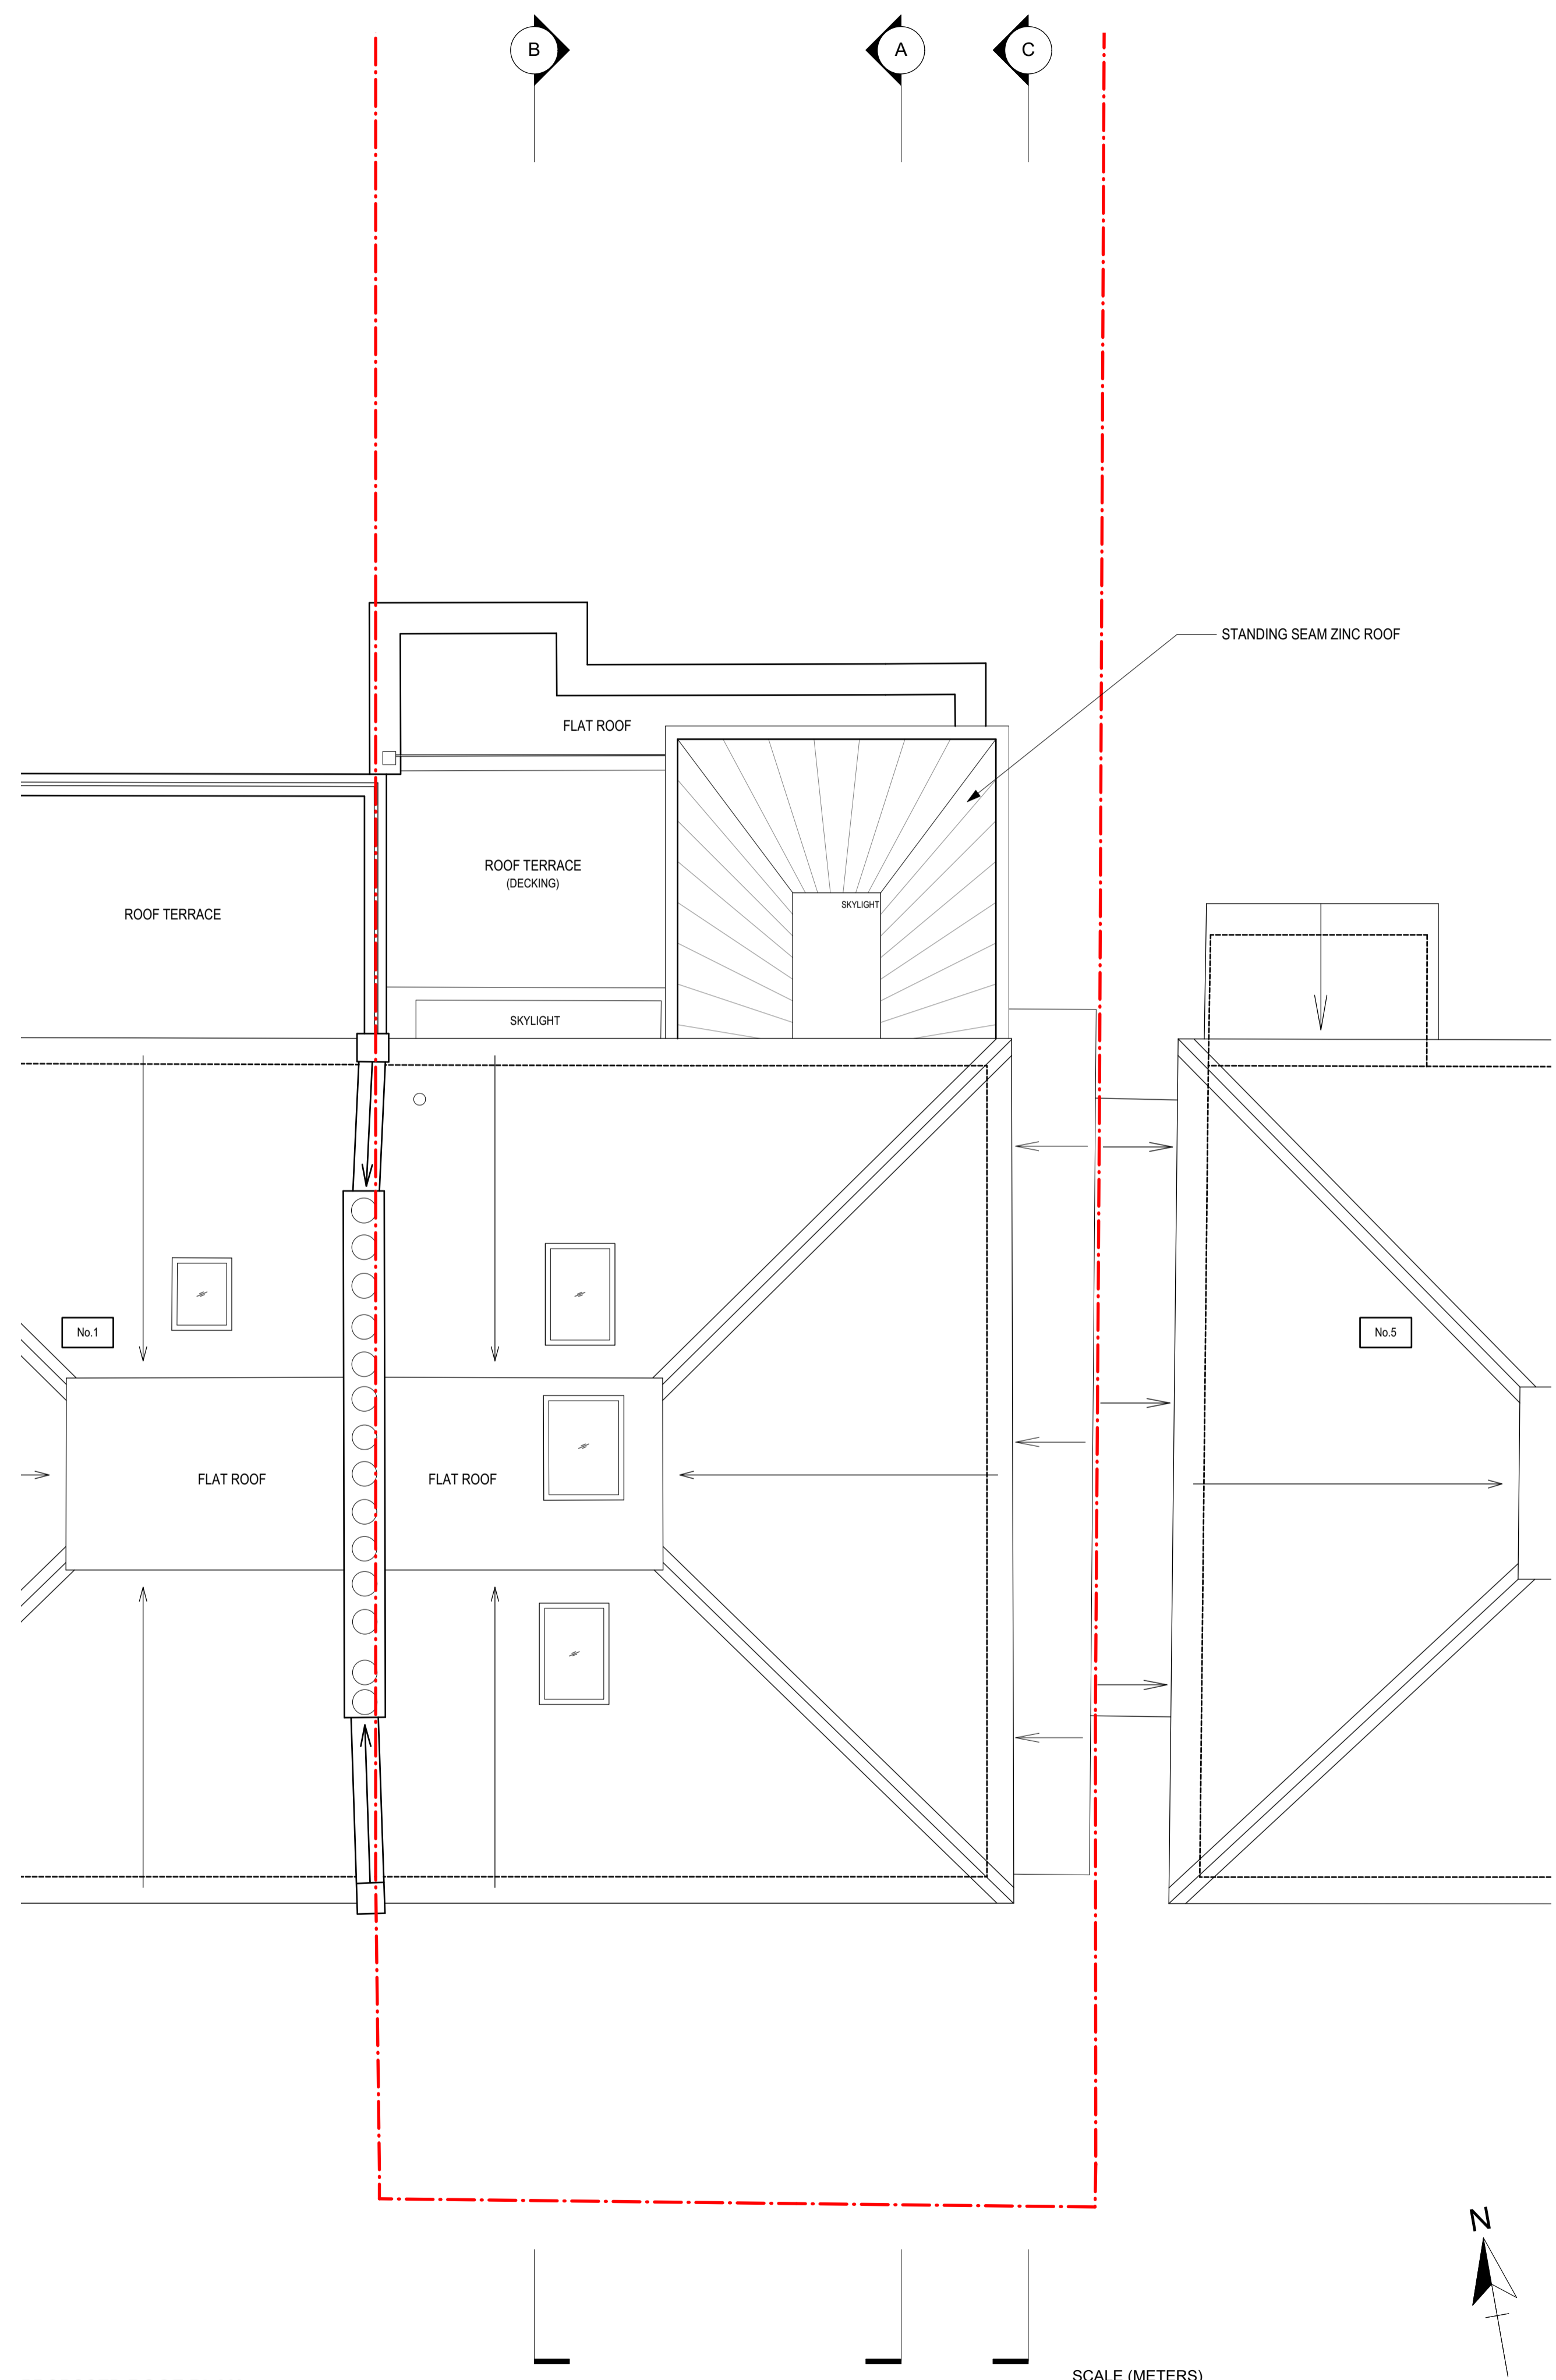

PROPOSED LOFT PLAN

PROPOSED ROOF PLAN

DATE	REVISION HISTORY	REV
ADDRESS: 3 LAWFORD ROAD LONDON NW5 2LH		
FIRST ISSUE DATE:	07/01/2025	
SCALE:	1:50 @ A1 1:100 @ A3	
DOCUMENT NUMBER:	PL-010	
REVISION:	/	

DRAWING TITLE:
PROPOSED LOFT AND ROOF PLANS