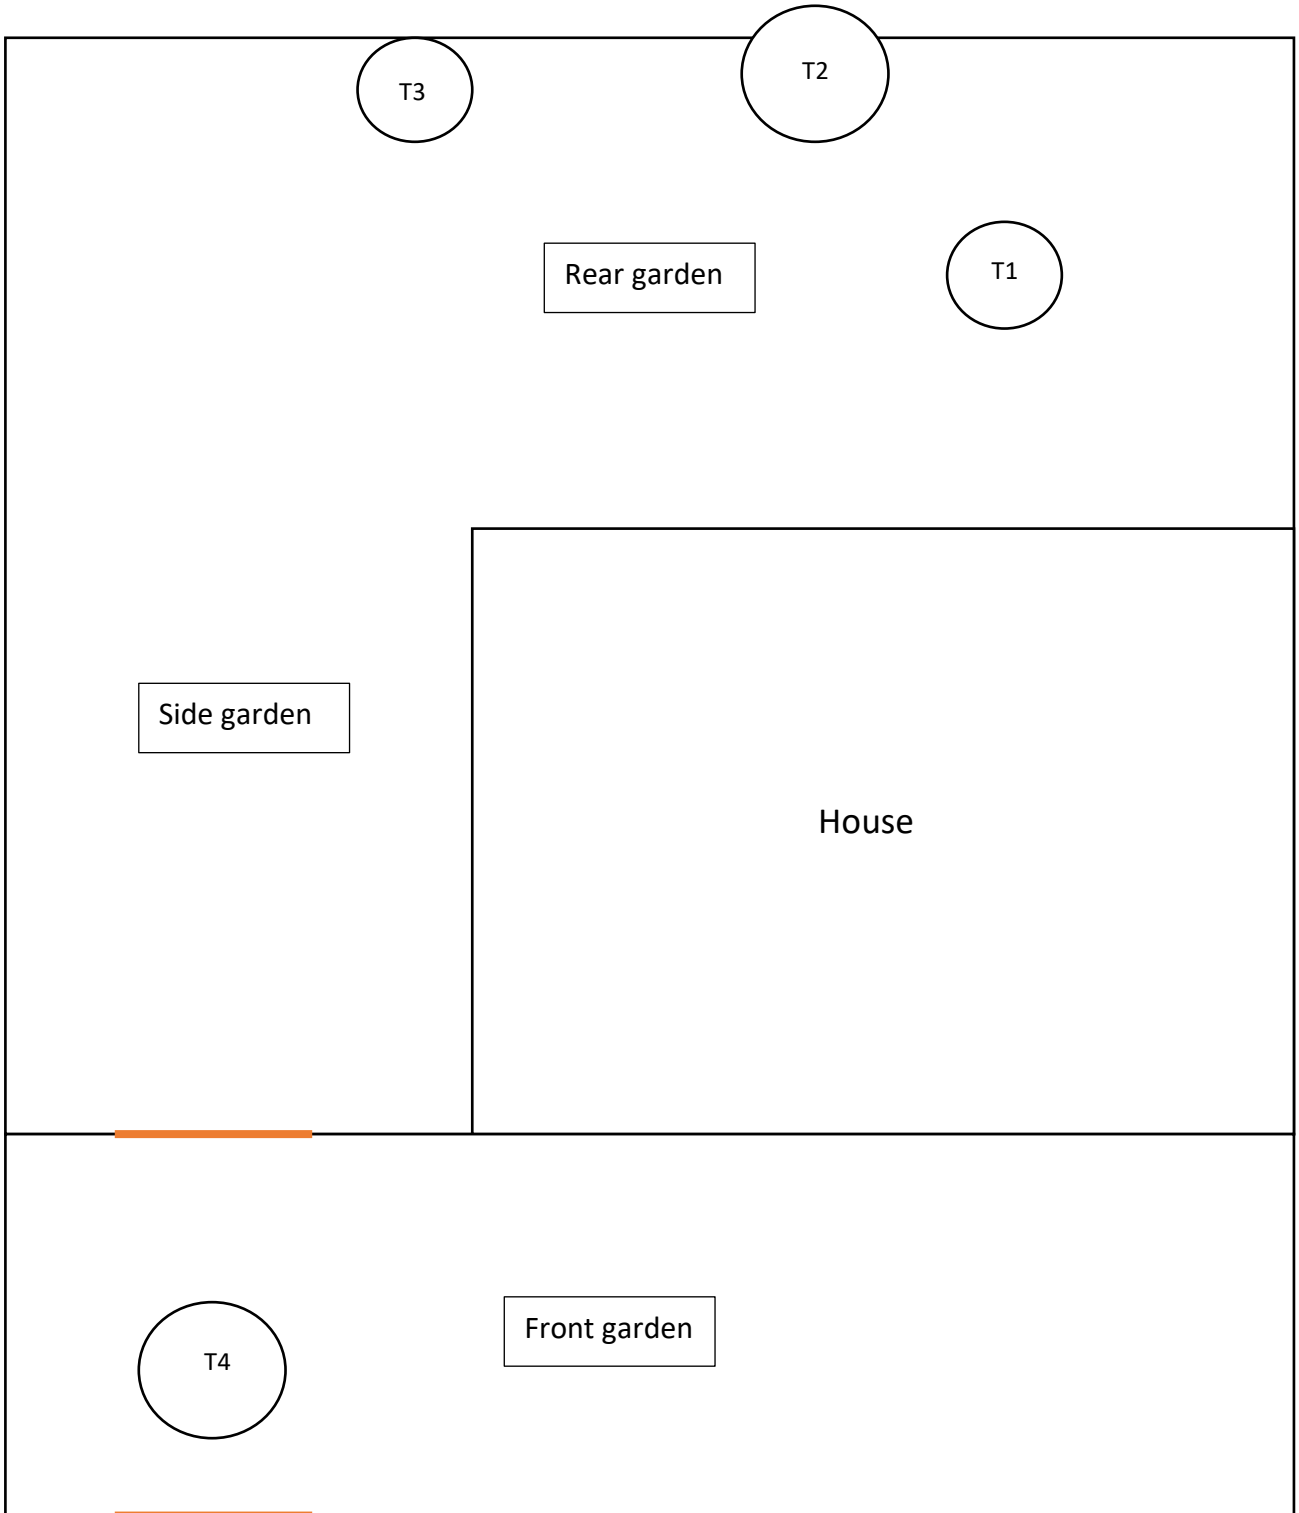

Flat 1
69 Haverstock Hill
NW3 4SL

 = Gate

Haverstock Hill
