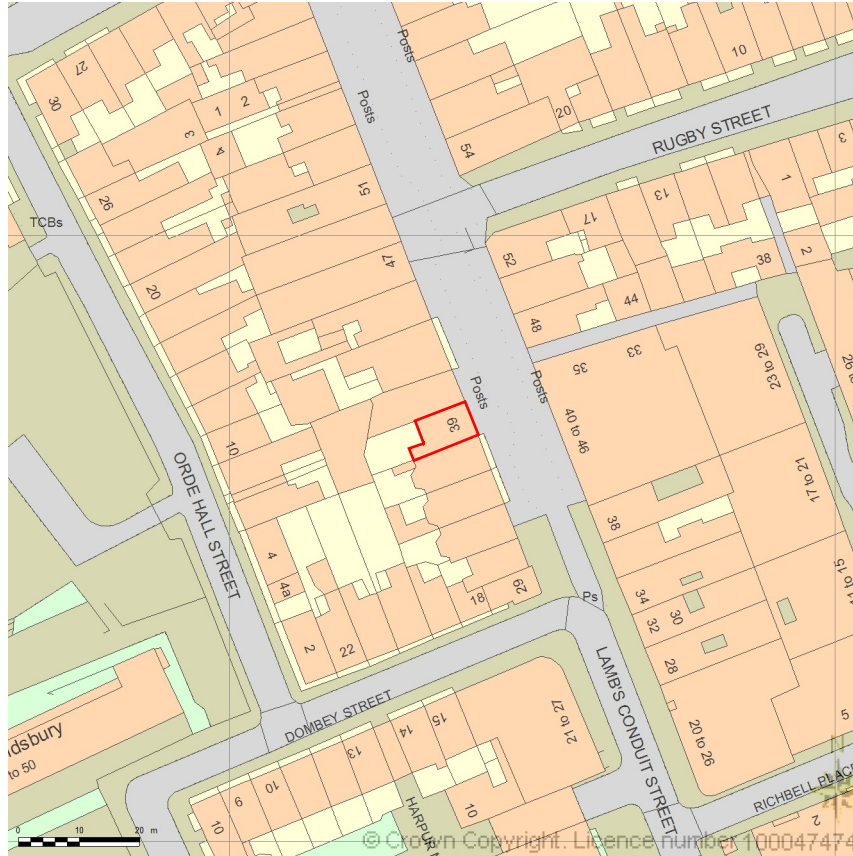

SITE LOCATION PLAN  
AREA 2 HA  
SCALE: 1:1250 on A4  
CENTRE COORDINATES: 530634 , 181968

Supplied by Streetwise Maps Ltd  
[www.streetwise.net](http://www.streetwise.net)  
Licence No: 100047474