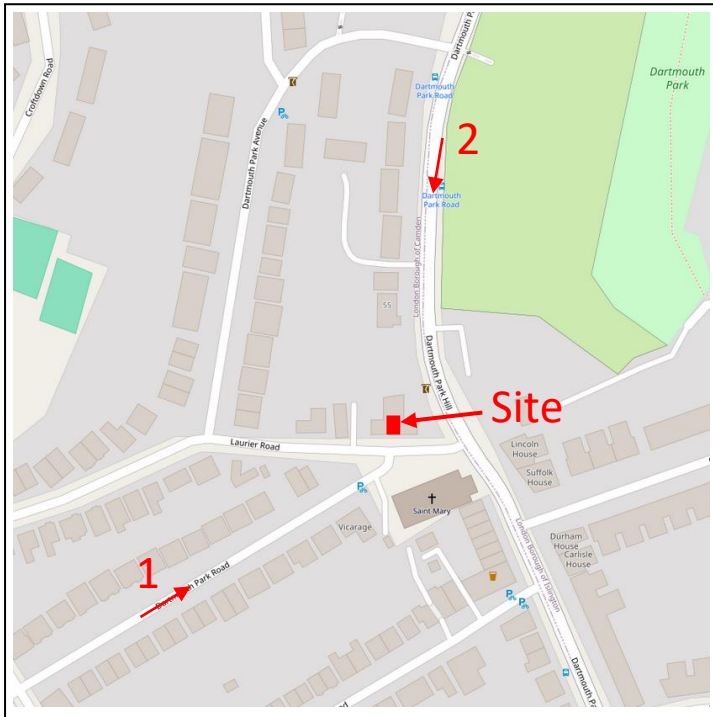

Photomontage Report

Date photos taken: 15 November 2024
 Site ID: 1564063_CMN182_55599_N0435
 Cell Name: Crestview
 Address: 47 Dartmouth Park Hill, Kentish Town, Camden, London, NW5 1JB

Photomontages prepared by

Drawings reference: 1564063_CMN182_55599_N0435_M007_MBNL_NTQ_GA_G

Viewpoint Key:

View Ref:	NGR	Location	Distance to Site
1	E: 528819 N: 186119	Dartmouth Park Rd. Outside No. 63	165m
2	E: 528964 N: 186362	Dartmouth Park Hill. East side opposite No. 71.	140m

© OpenStreetMap Contributors. Licensed under the Open Data Commons Open Database License (ODbL) CC BY-SA 2.0

View Ref	NGR	Location	Distance to Site
3	E: 527930 N: 185977	Sports field to north of Parliament Hill Athletics Track.	1,040m

Viewpoint 1: Existing:

Viewpoint 1: Proposed:

Photomontage Report

Date photos taken: 15 November 2024
Site ID: 1564063_CMN182_55599_N0435
Cell Name: Crestview
Address: 47 Dartmouth Park Hill, Kentish Town, Camden, London, NW5 1JB