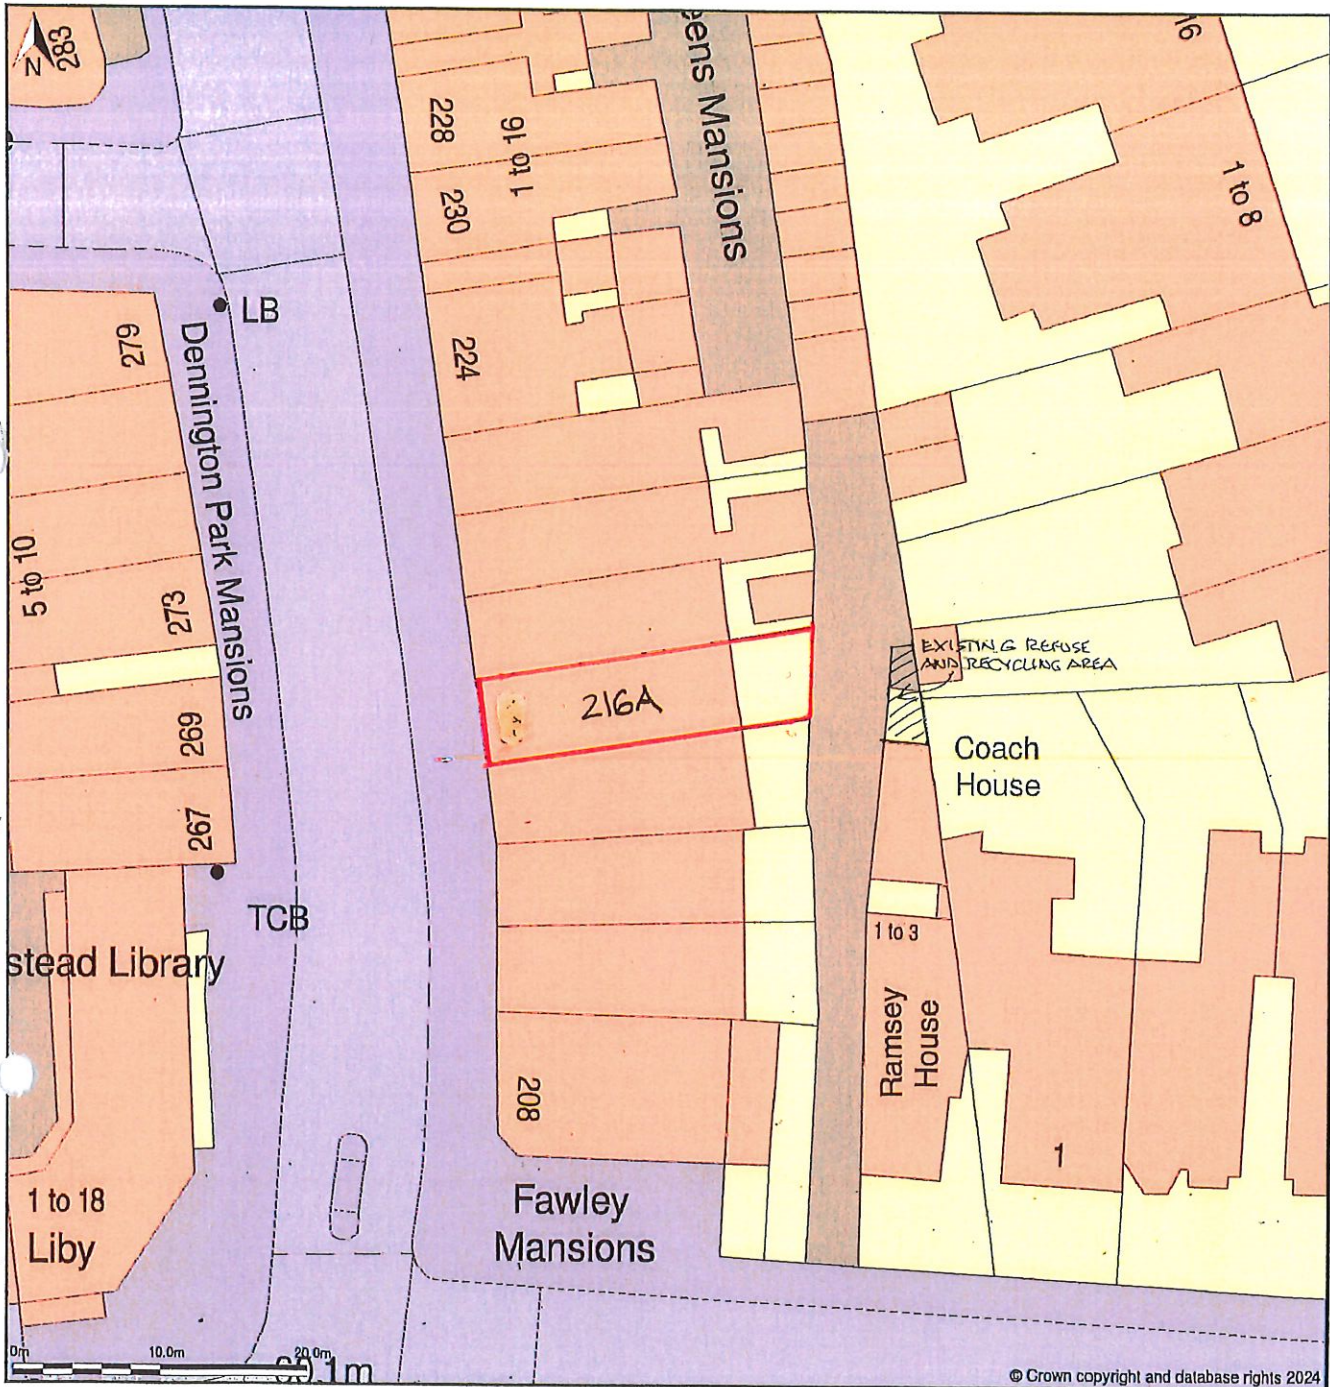

216A West End Lane, London, Camden, NW6 1UU

**BLOCK PLAN**

Site Plan (also called a Block Plan) shows area bounded by: 525472.03, 185021.02 525562.03, 185111.02 (at a scale of 1:500), OSGridRef: TQ25518506. The representation of a road, track or path is no evidence of a right of way. The representation of features as lines is no evidence of a property boundary.

Produced on 29th Oct 2024 from the Ordnance Survey National Geographic Database and incorporating surveyed revision available at this date. Reproduction in whole or part is prohibited without the prior permission of Ordnance Survey. © Crown copyright 2024. Supplied by www.buyaplan.co.uk a licensed Ordnance Survey partner (100053143). Unique plan reference: #00936420-FB0CDA.