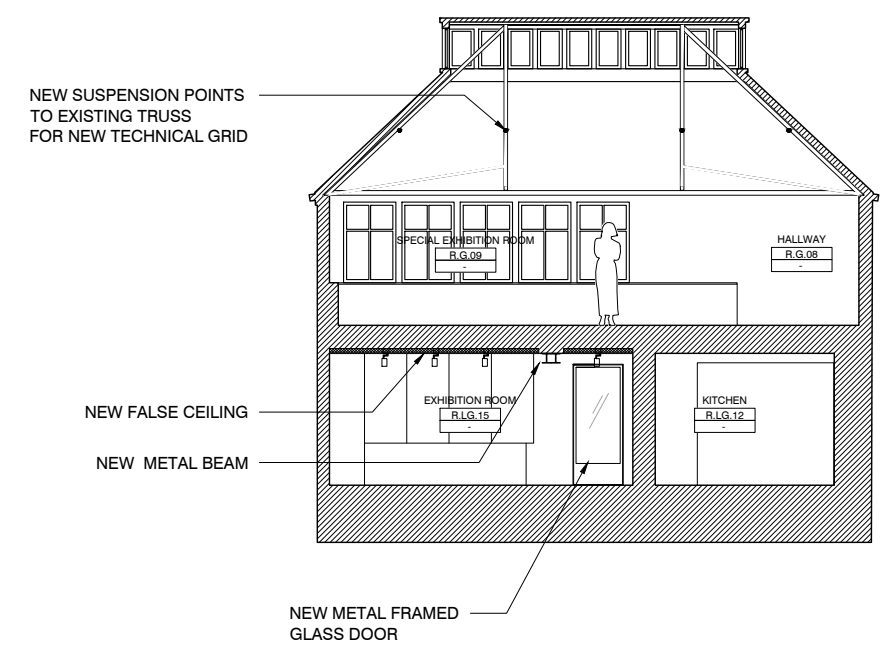

SECTION E-E

01 PROPOSED SECTION D-D & E-E
SCALE: 1/125 (A3)

YDP

BEAU LIMITED
3/F, 3 YU CHA STREET,
PRINCE EDWARD - HONG KONG
HELLO@BEAU.HK

LEGEND

REV	DATE	DESCRIPTION

PROJECT NUMBER:
2405

PROJECT NAME:
YDP

PROJECT ADDRESS:
19 BEDFORD SQUARE, LONDON WC1B 3HH

DRAWING NAME:
PROPOSED SECTION D-D & E-E

STATUS:
DESIGN SUBMISSION

DRAWING NUMBER:

B-230-04