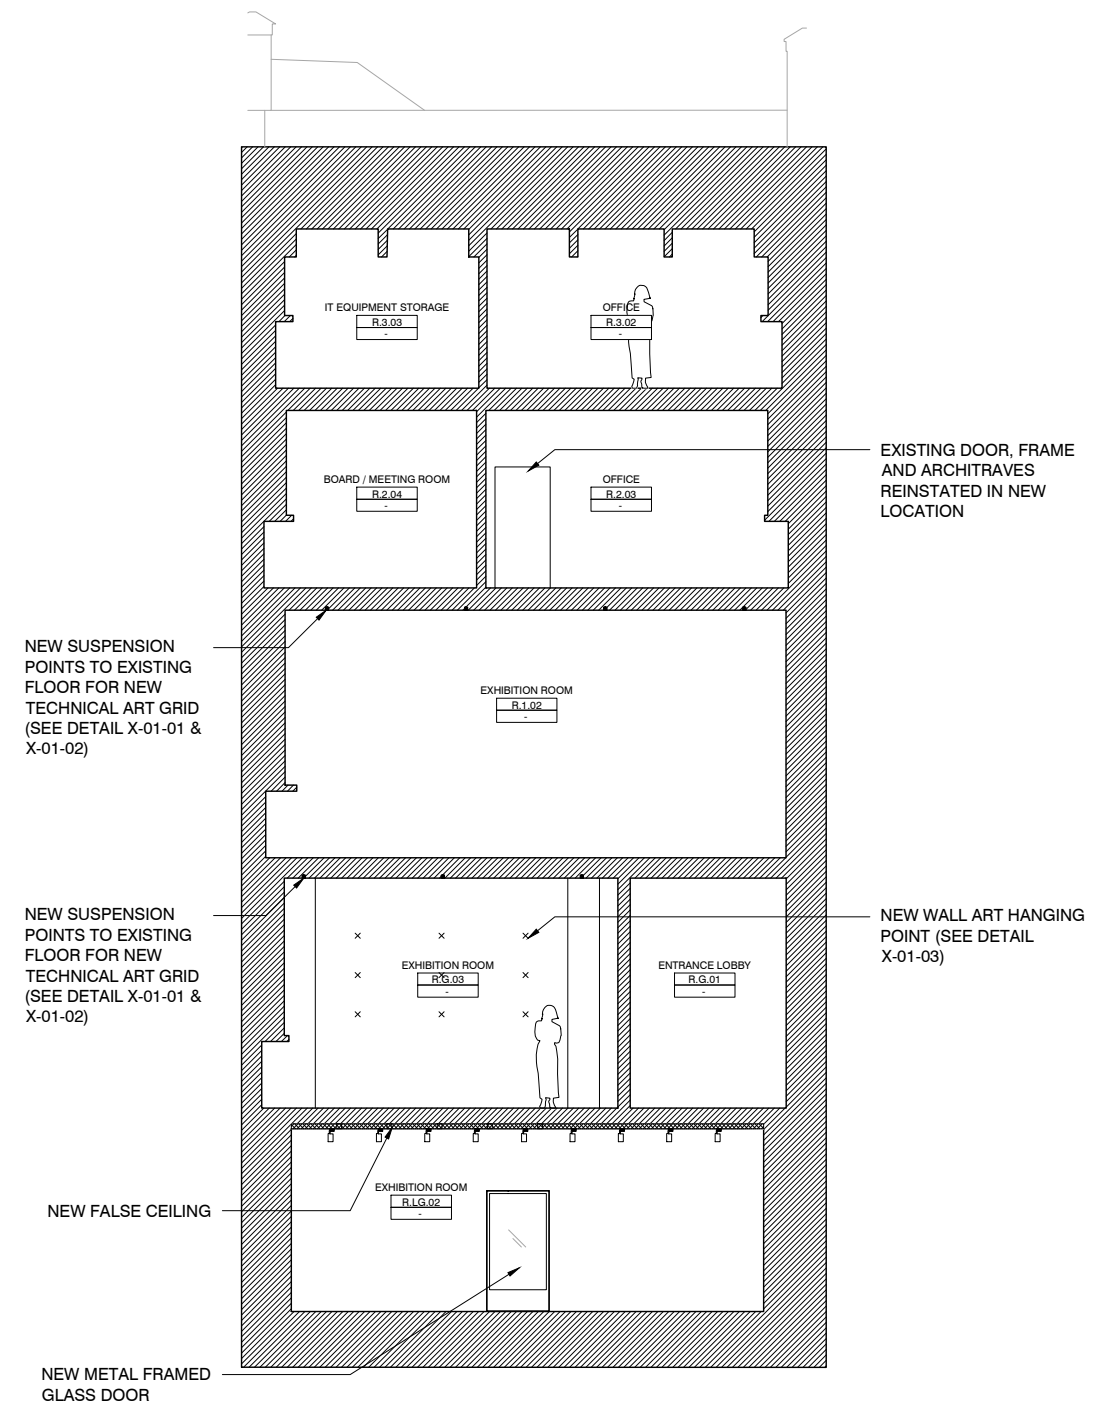

SECTION G-G

01 PROPOSED SECTION B-B & G-G

SCALE: 1/125 (A3)

YDP

BEAU LIMITED
3/F, 3 YU CHA STREET,
PRINCE EDWARD - HONG KONG
HELLO@BEAU.HK

LEGEND

REV	DATE	DESCRIPTION

PROJECT NUMBER:
2405

PROJECT NAME:
YDP

PROJECT ADDRESS:
19 BEDFORD SQUARE, LONDON WC1B 3HH

DRAWING NAME:
PROPOSED SECTION B-B & G-G

STATUS:
DESIGN SUBMISSION

DRAWING NUMBER:

B-230-02