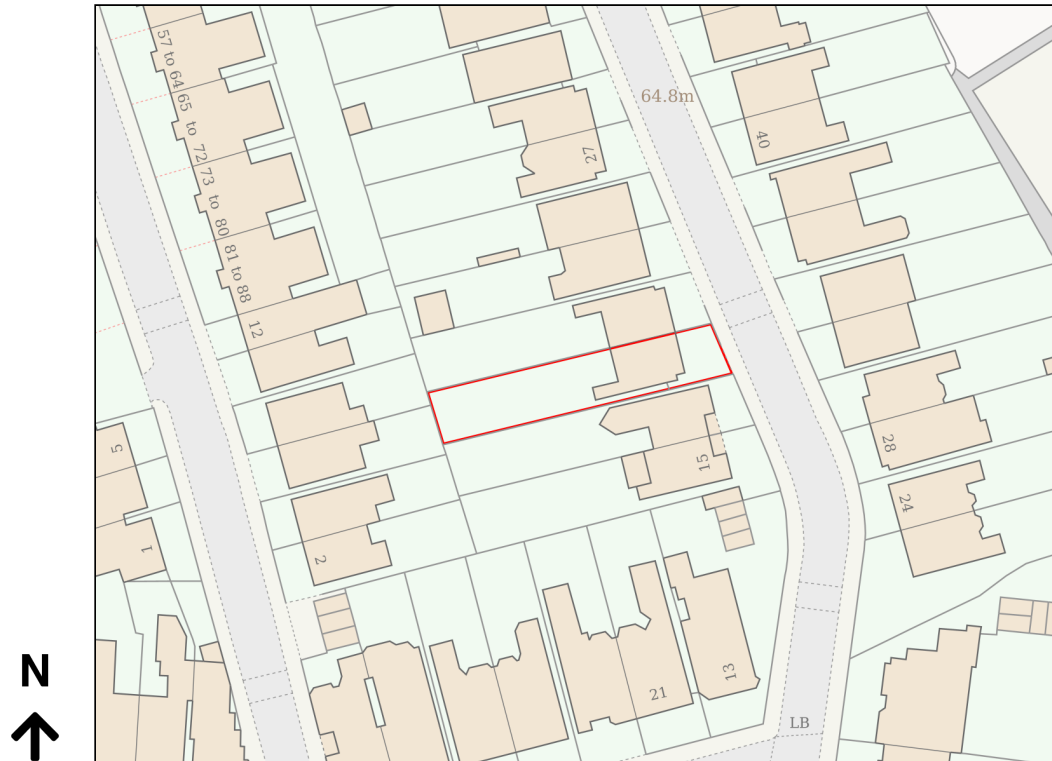

Location Plan

Site Address: 19, Crediton Hill, London, NW6 1HS

Date Produced: 20-Dec-2024

Scale: 1:1250 @A4

Planning Portal Reference: PP-13653199v1