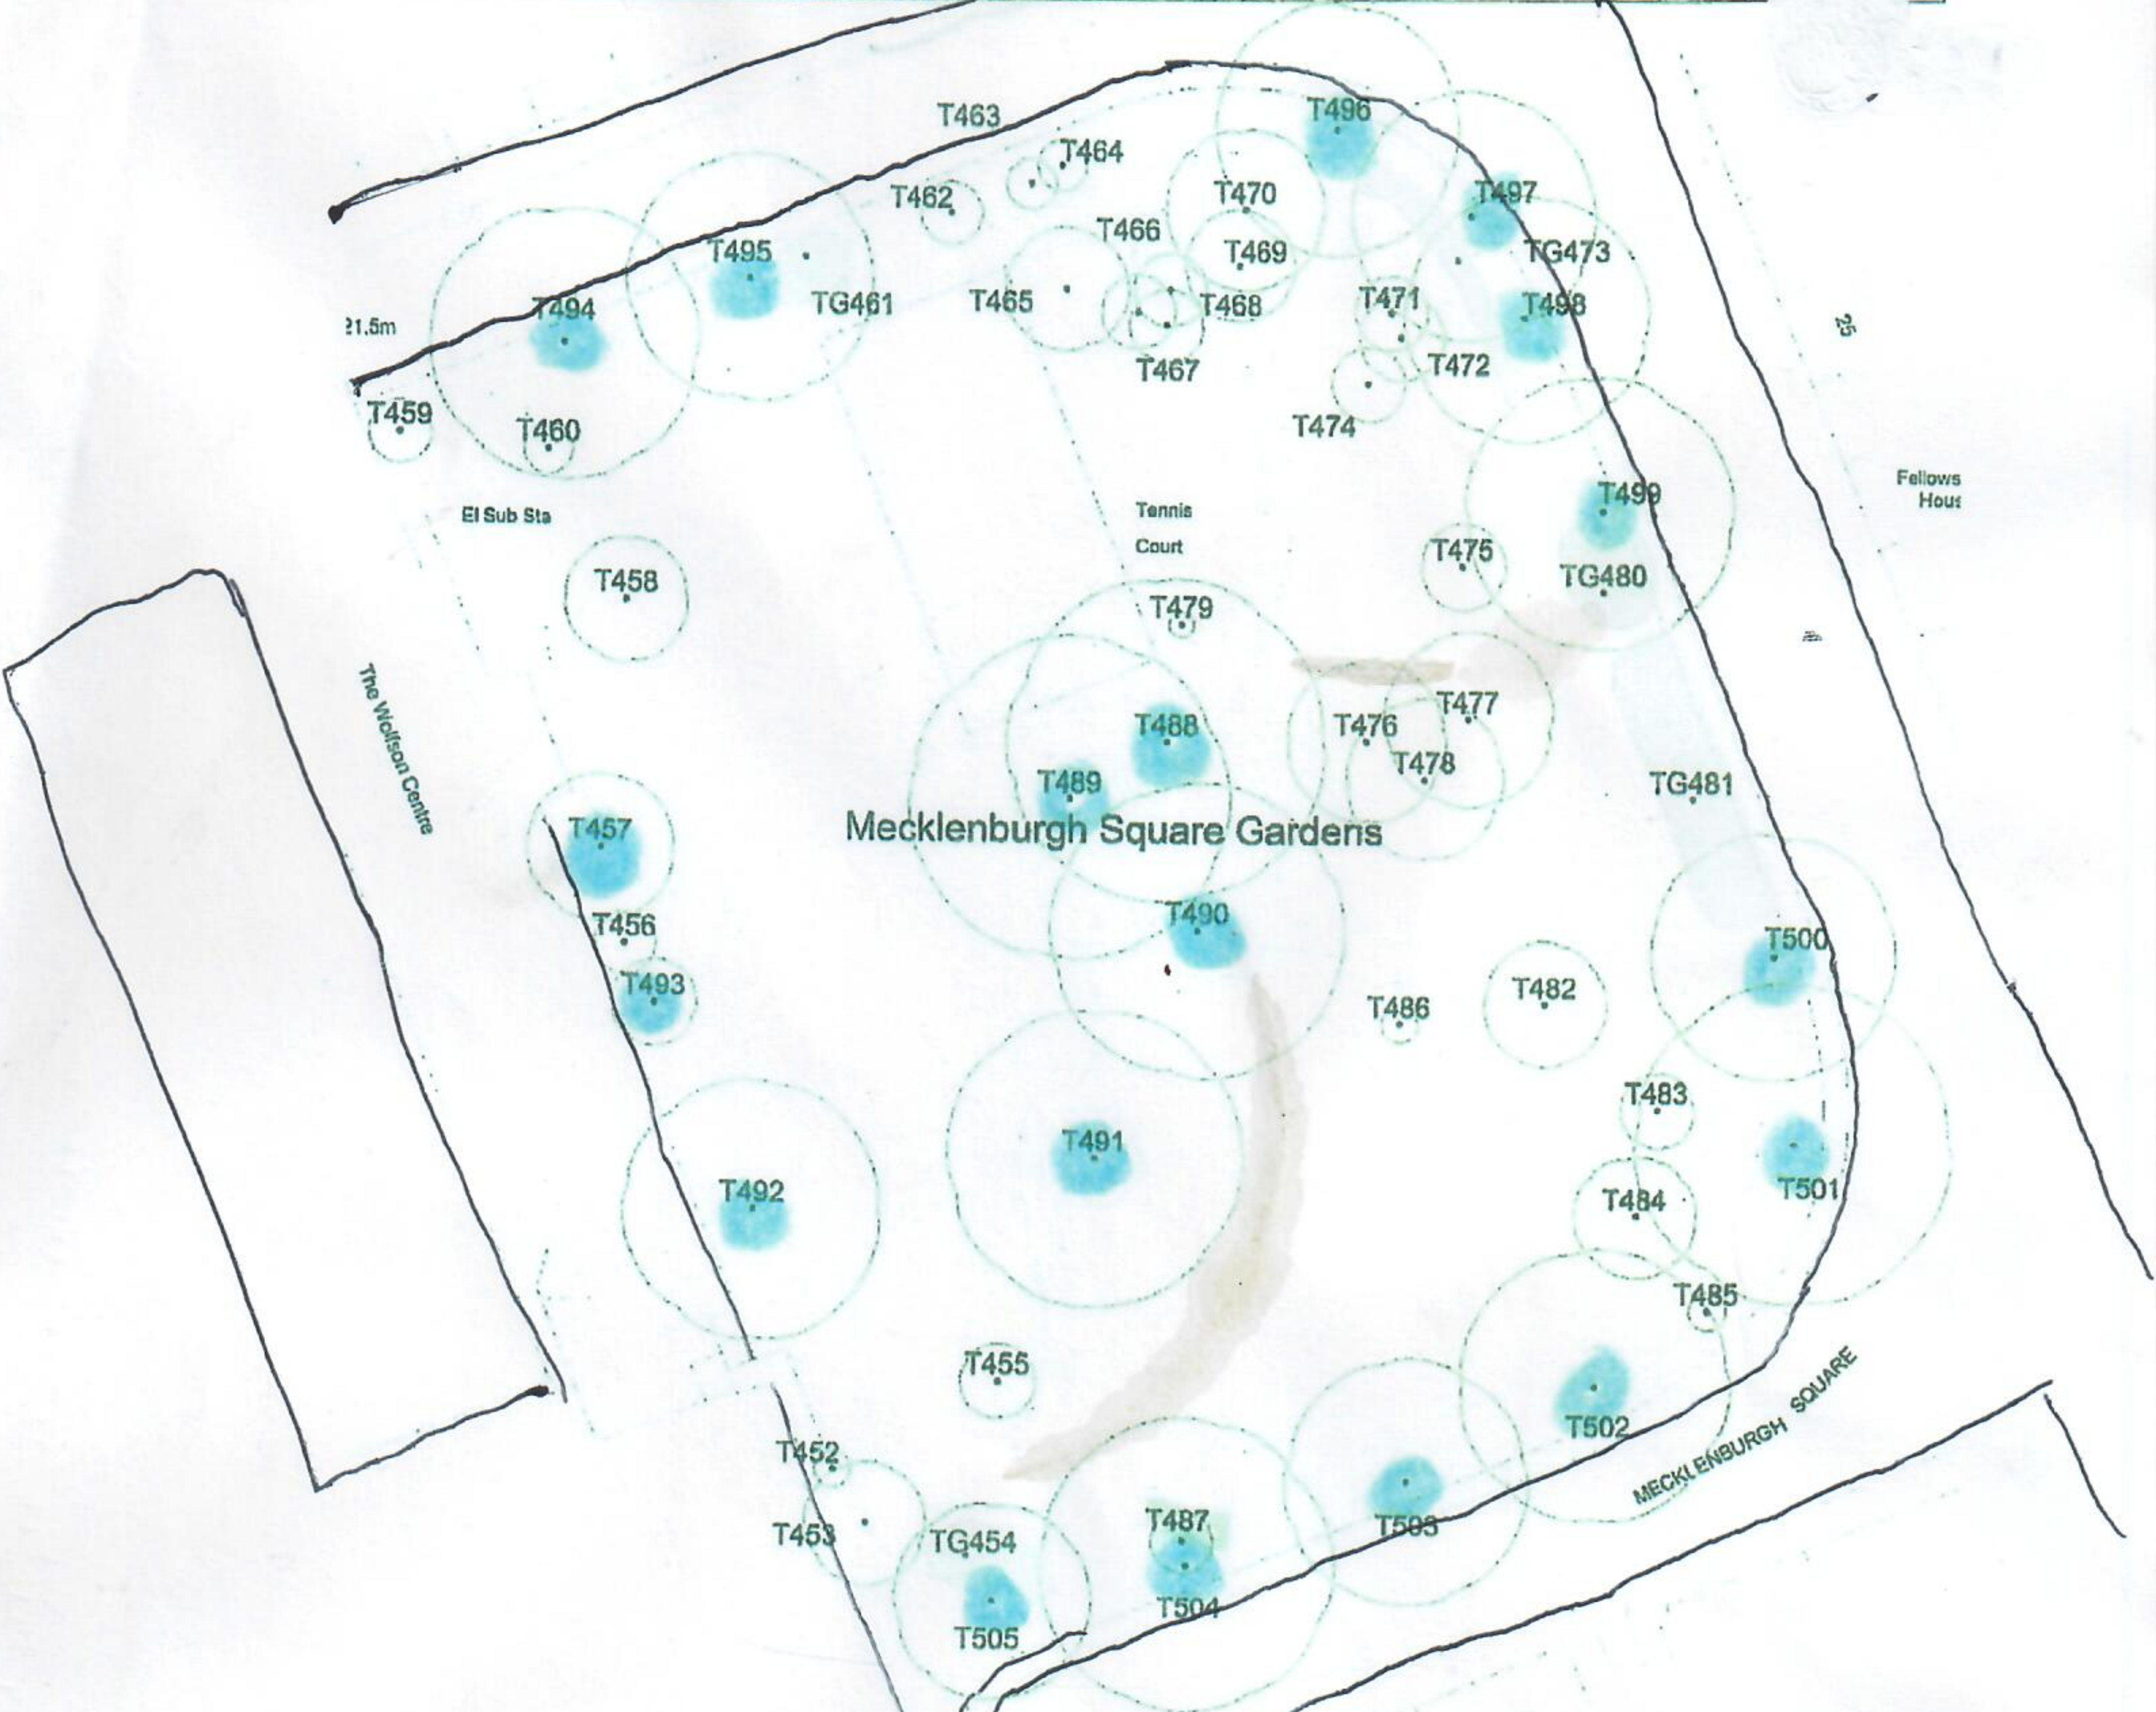

000
T20719T18

OT21
SITE PLAN - Mecklenburgh Square

Ordnance Survey (c) Crown Copyright 2015. All rights reserved. Licence number 10002

Drawn: JM	Not to scale
	JM/150364R/sh