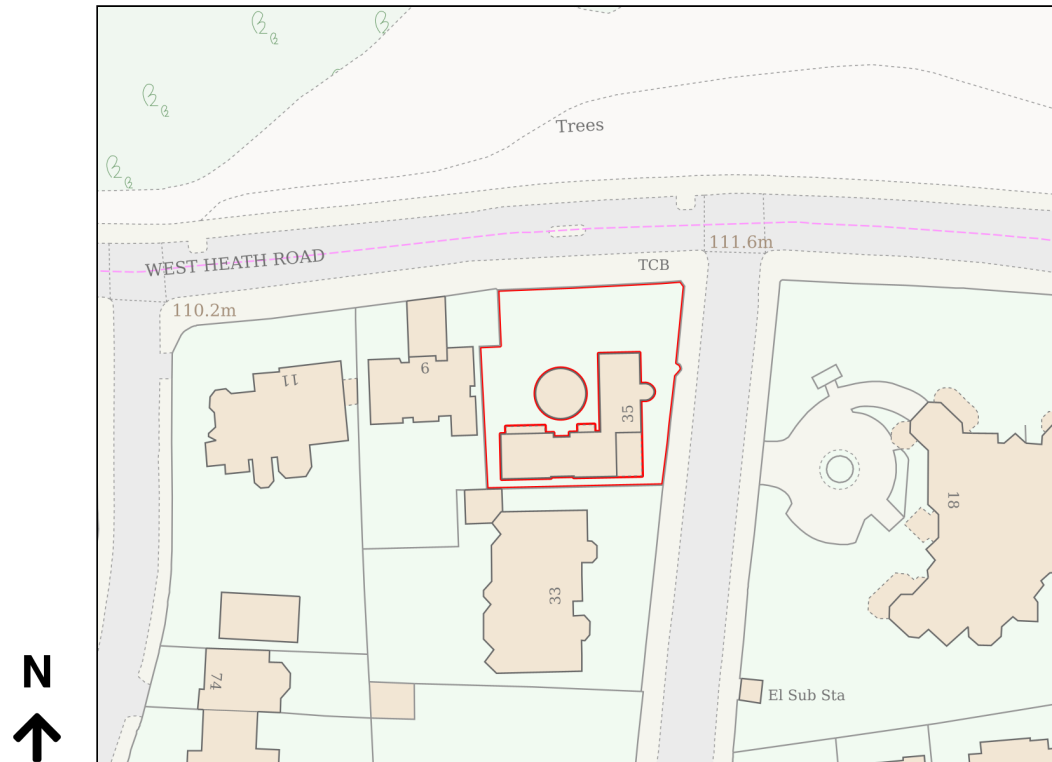

Location Plan

Site Address: Boncara, 35, Templewood Avenue, London, NW3 7UY

Date Produced: 18-Dec-2024

Scale: 1:1250 @A4

Planning Portal Reference: PP-13601185v1