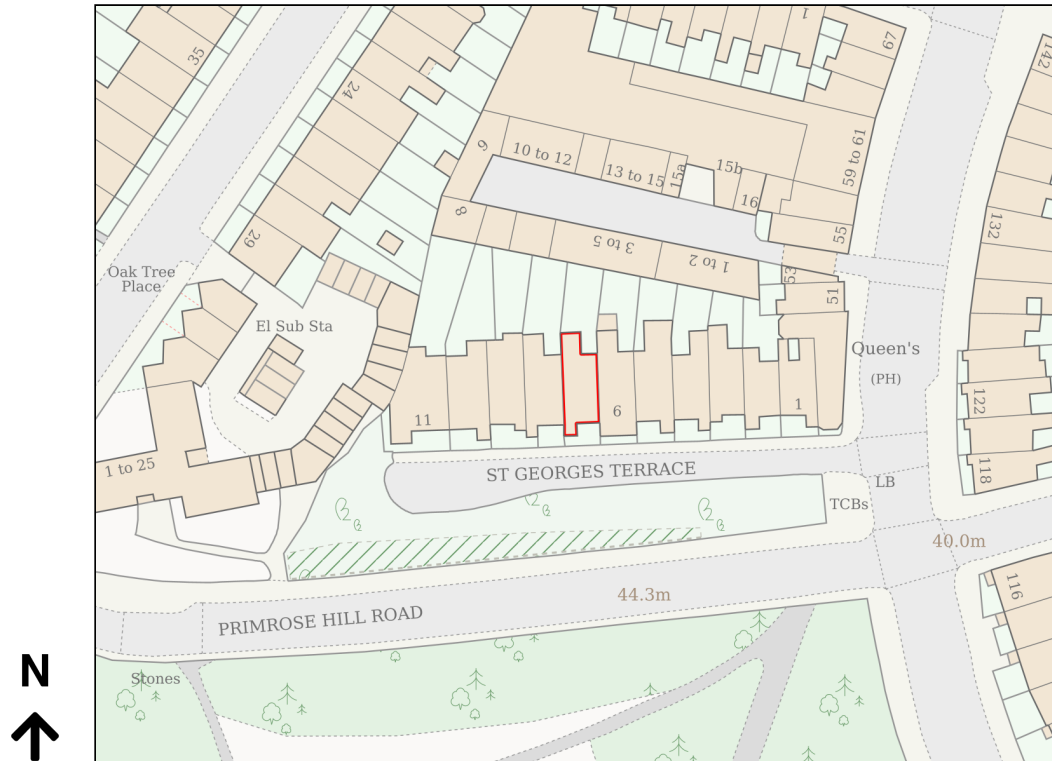

Location Plan

Site Address: 7, St George's Terrace, London, NW1 8XH

Date Produced: 17-Dec-2024

Scale: 1:1250 @A4

Planning Portal Reference: PP-13645753v1