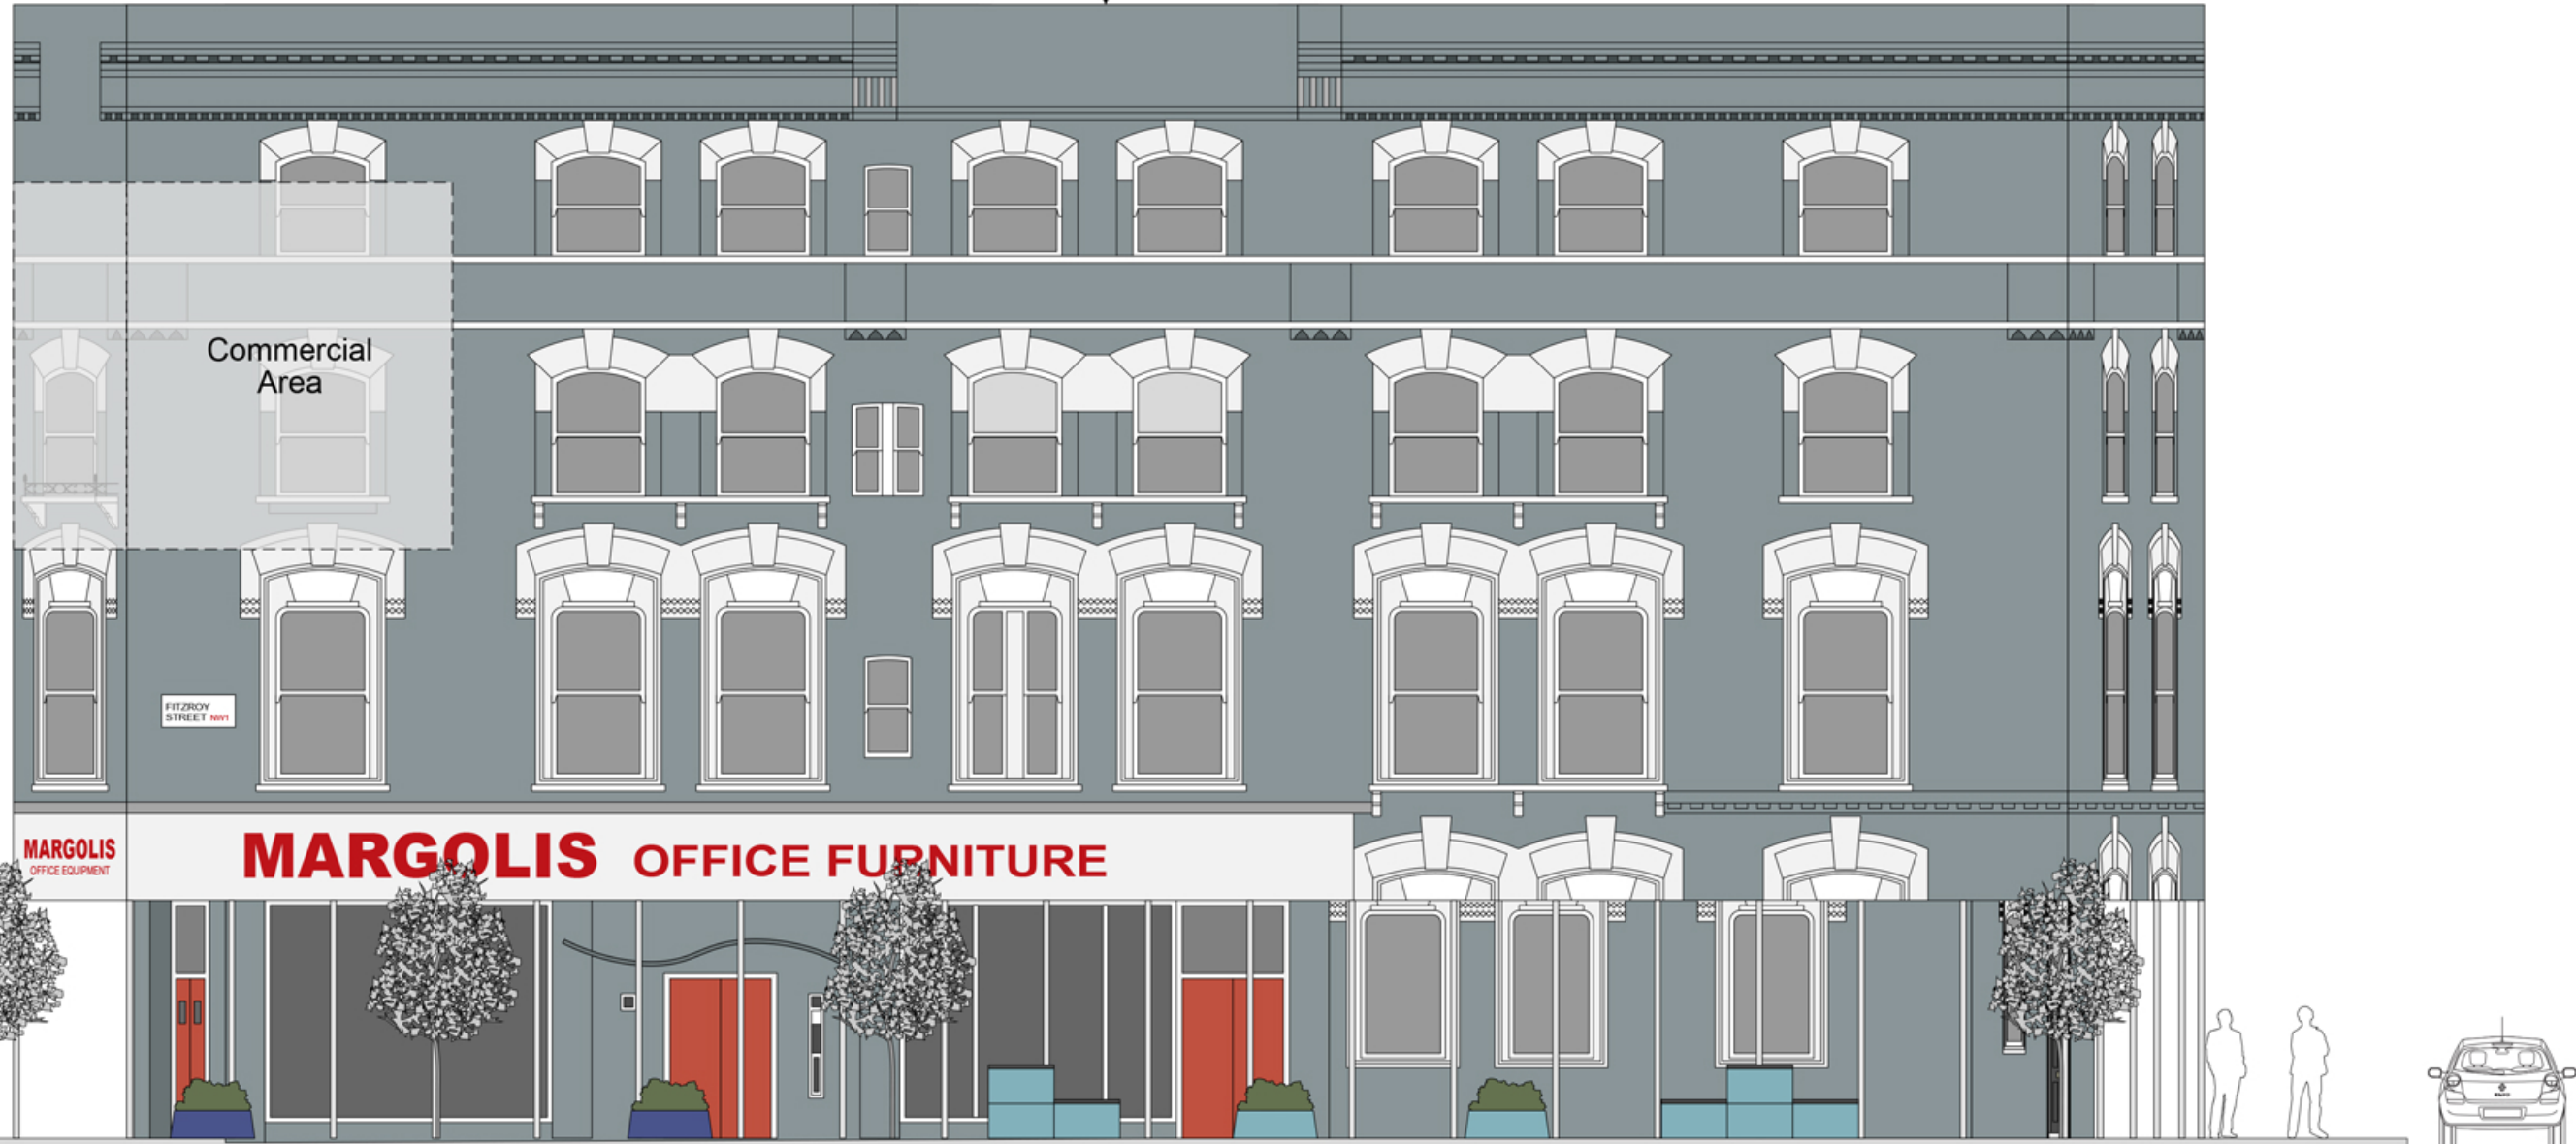

PROPOSED WEST ELEVATION

Scaffold Shroud

Site:

341 Euston Road, London NW1 3AD

Title:

Proposed West Elevation

Date:

03/12/2024

Dwg. No:

PY4741/007

Rev:

D

Scale: 1:100@A3