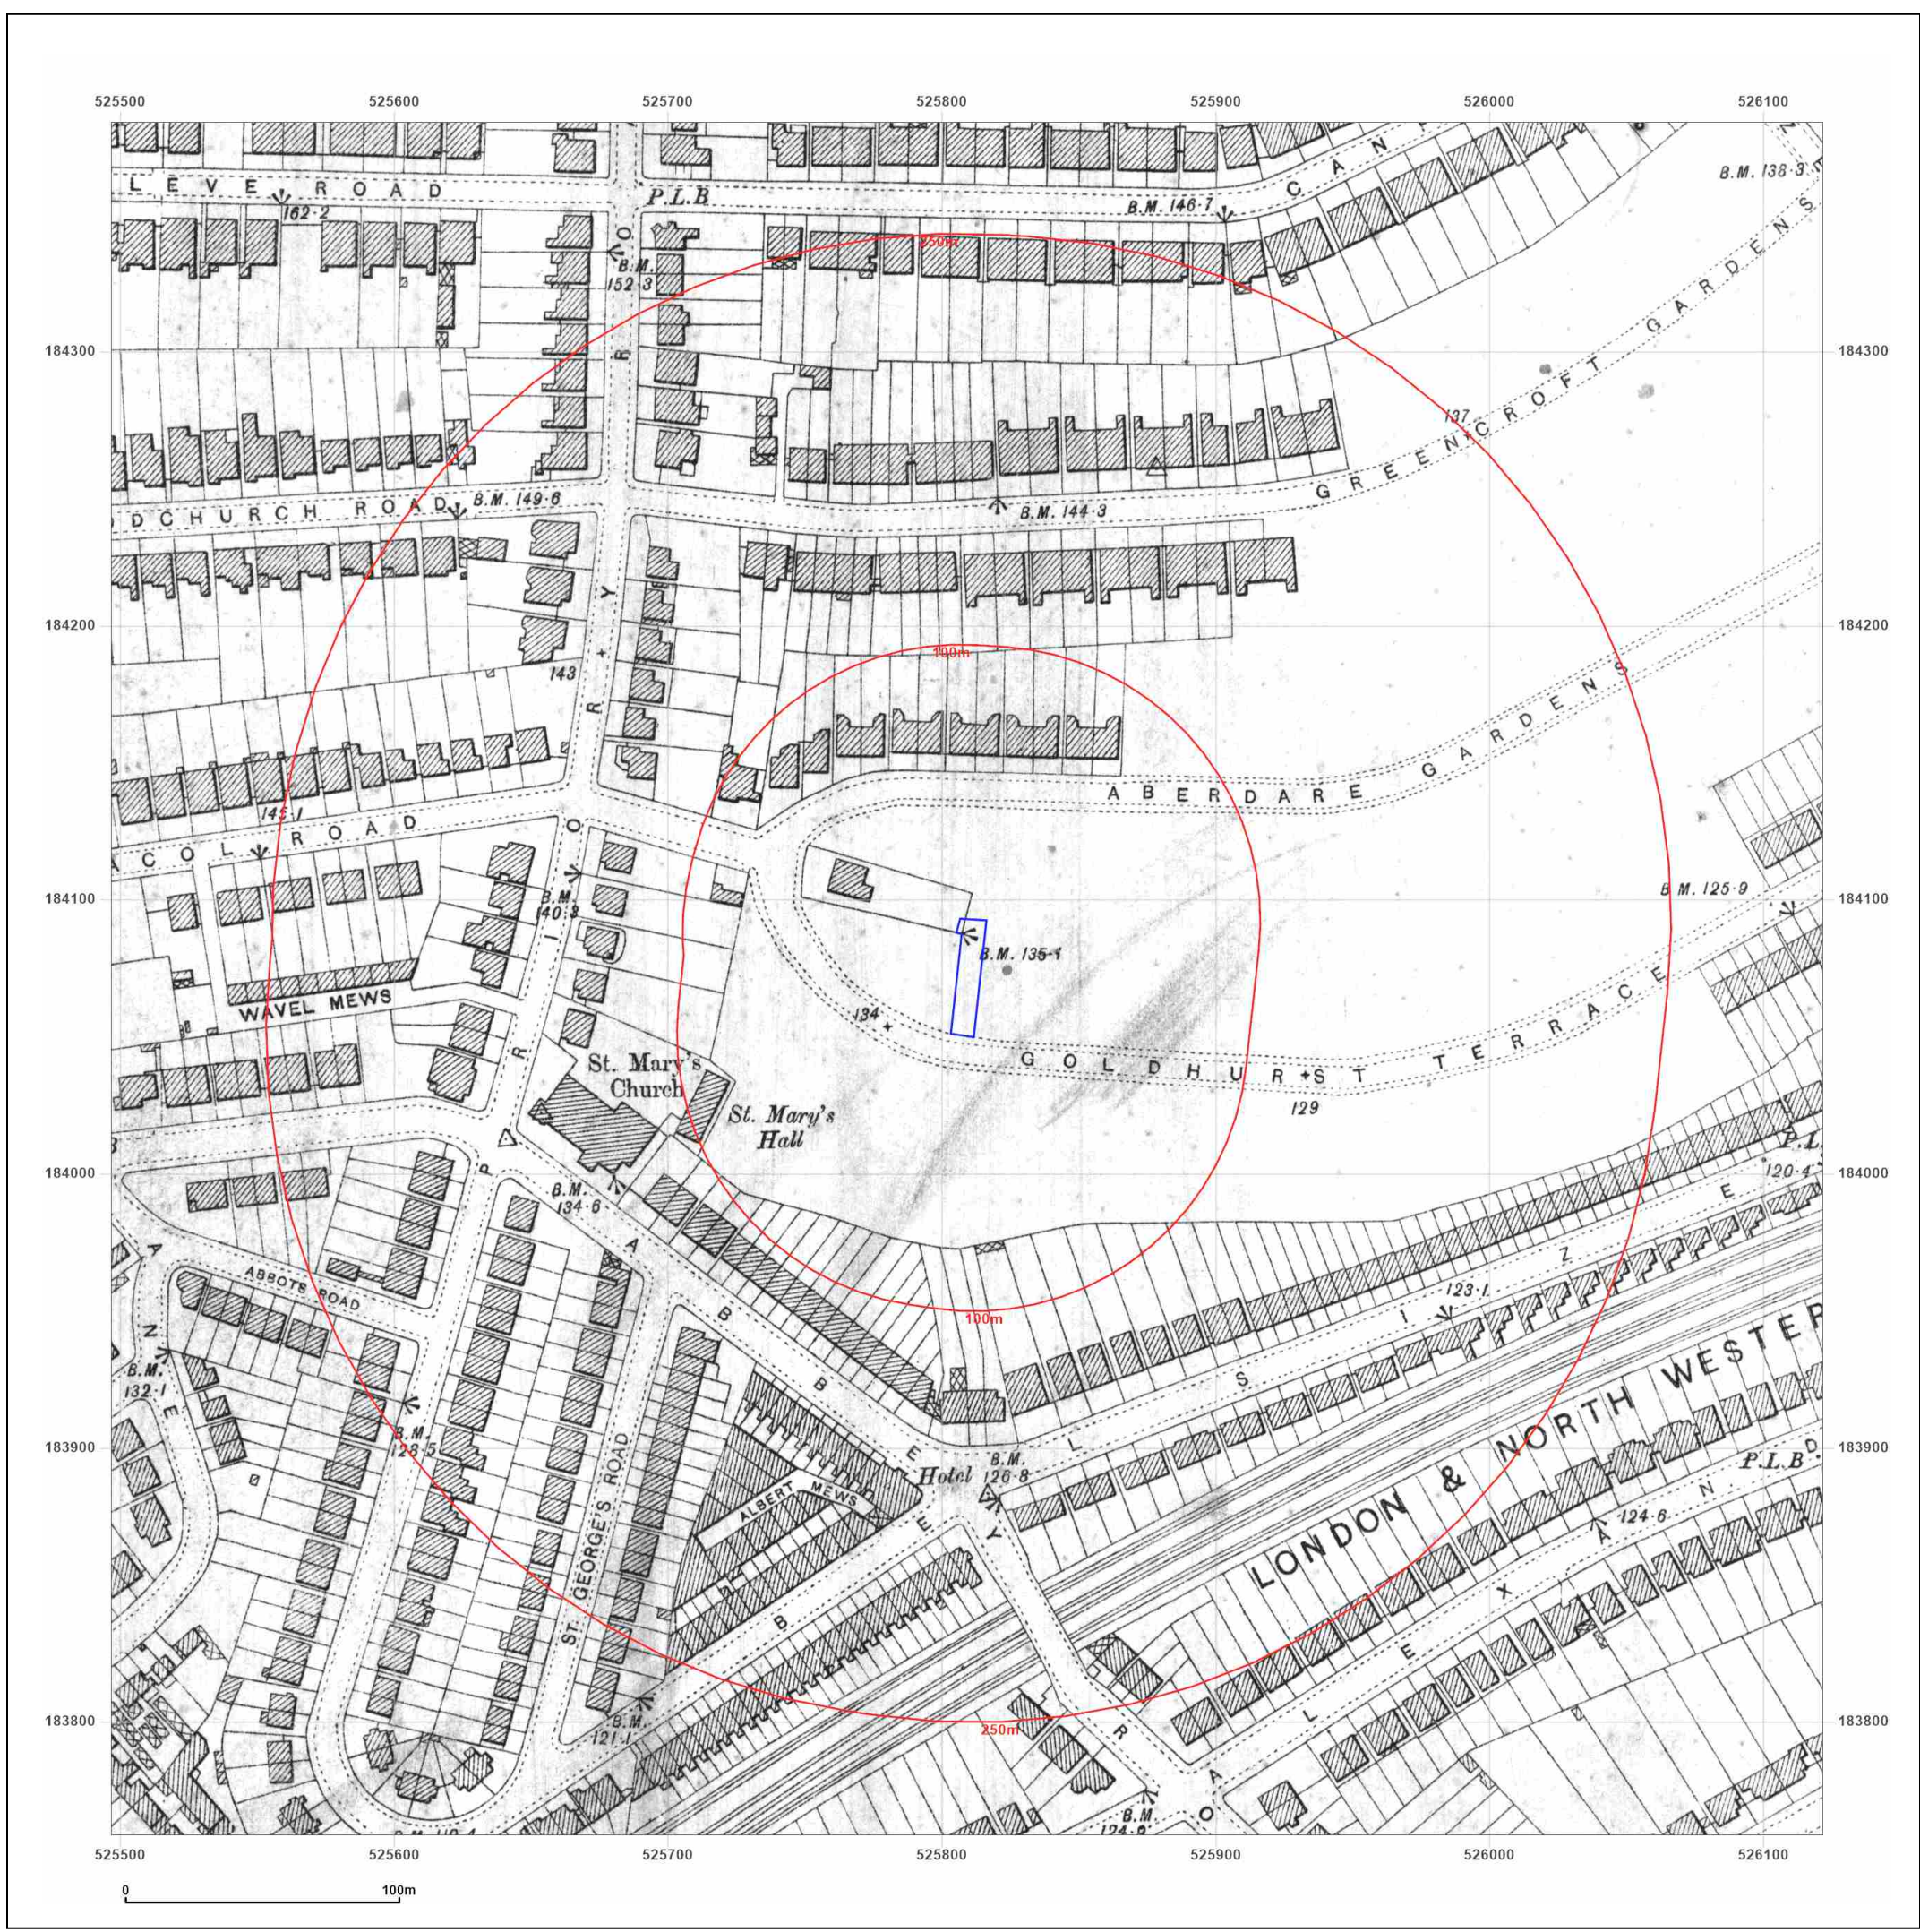

Produced by
Groundsure Insights
T: 08444 159000
E: info@groundsure.com
W: www.groundsure.com

© Crown copyright and database rights 2024 Ordnance Survey 100035207

Production date: 15 October 2024

Map legend available at:
www.groundsure.com/sites/default/files/groundsure_legend.pdf