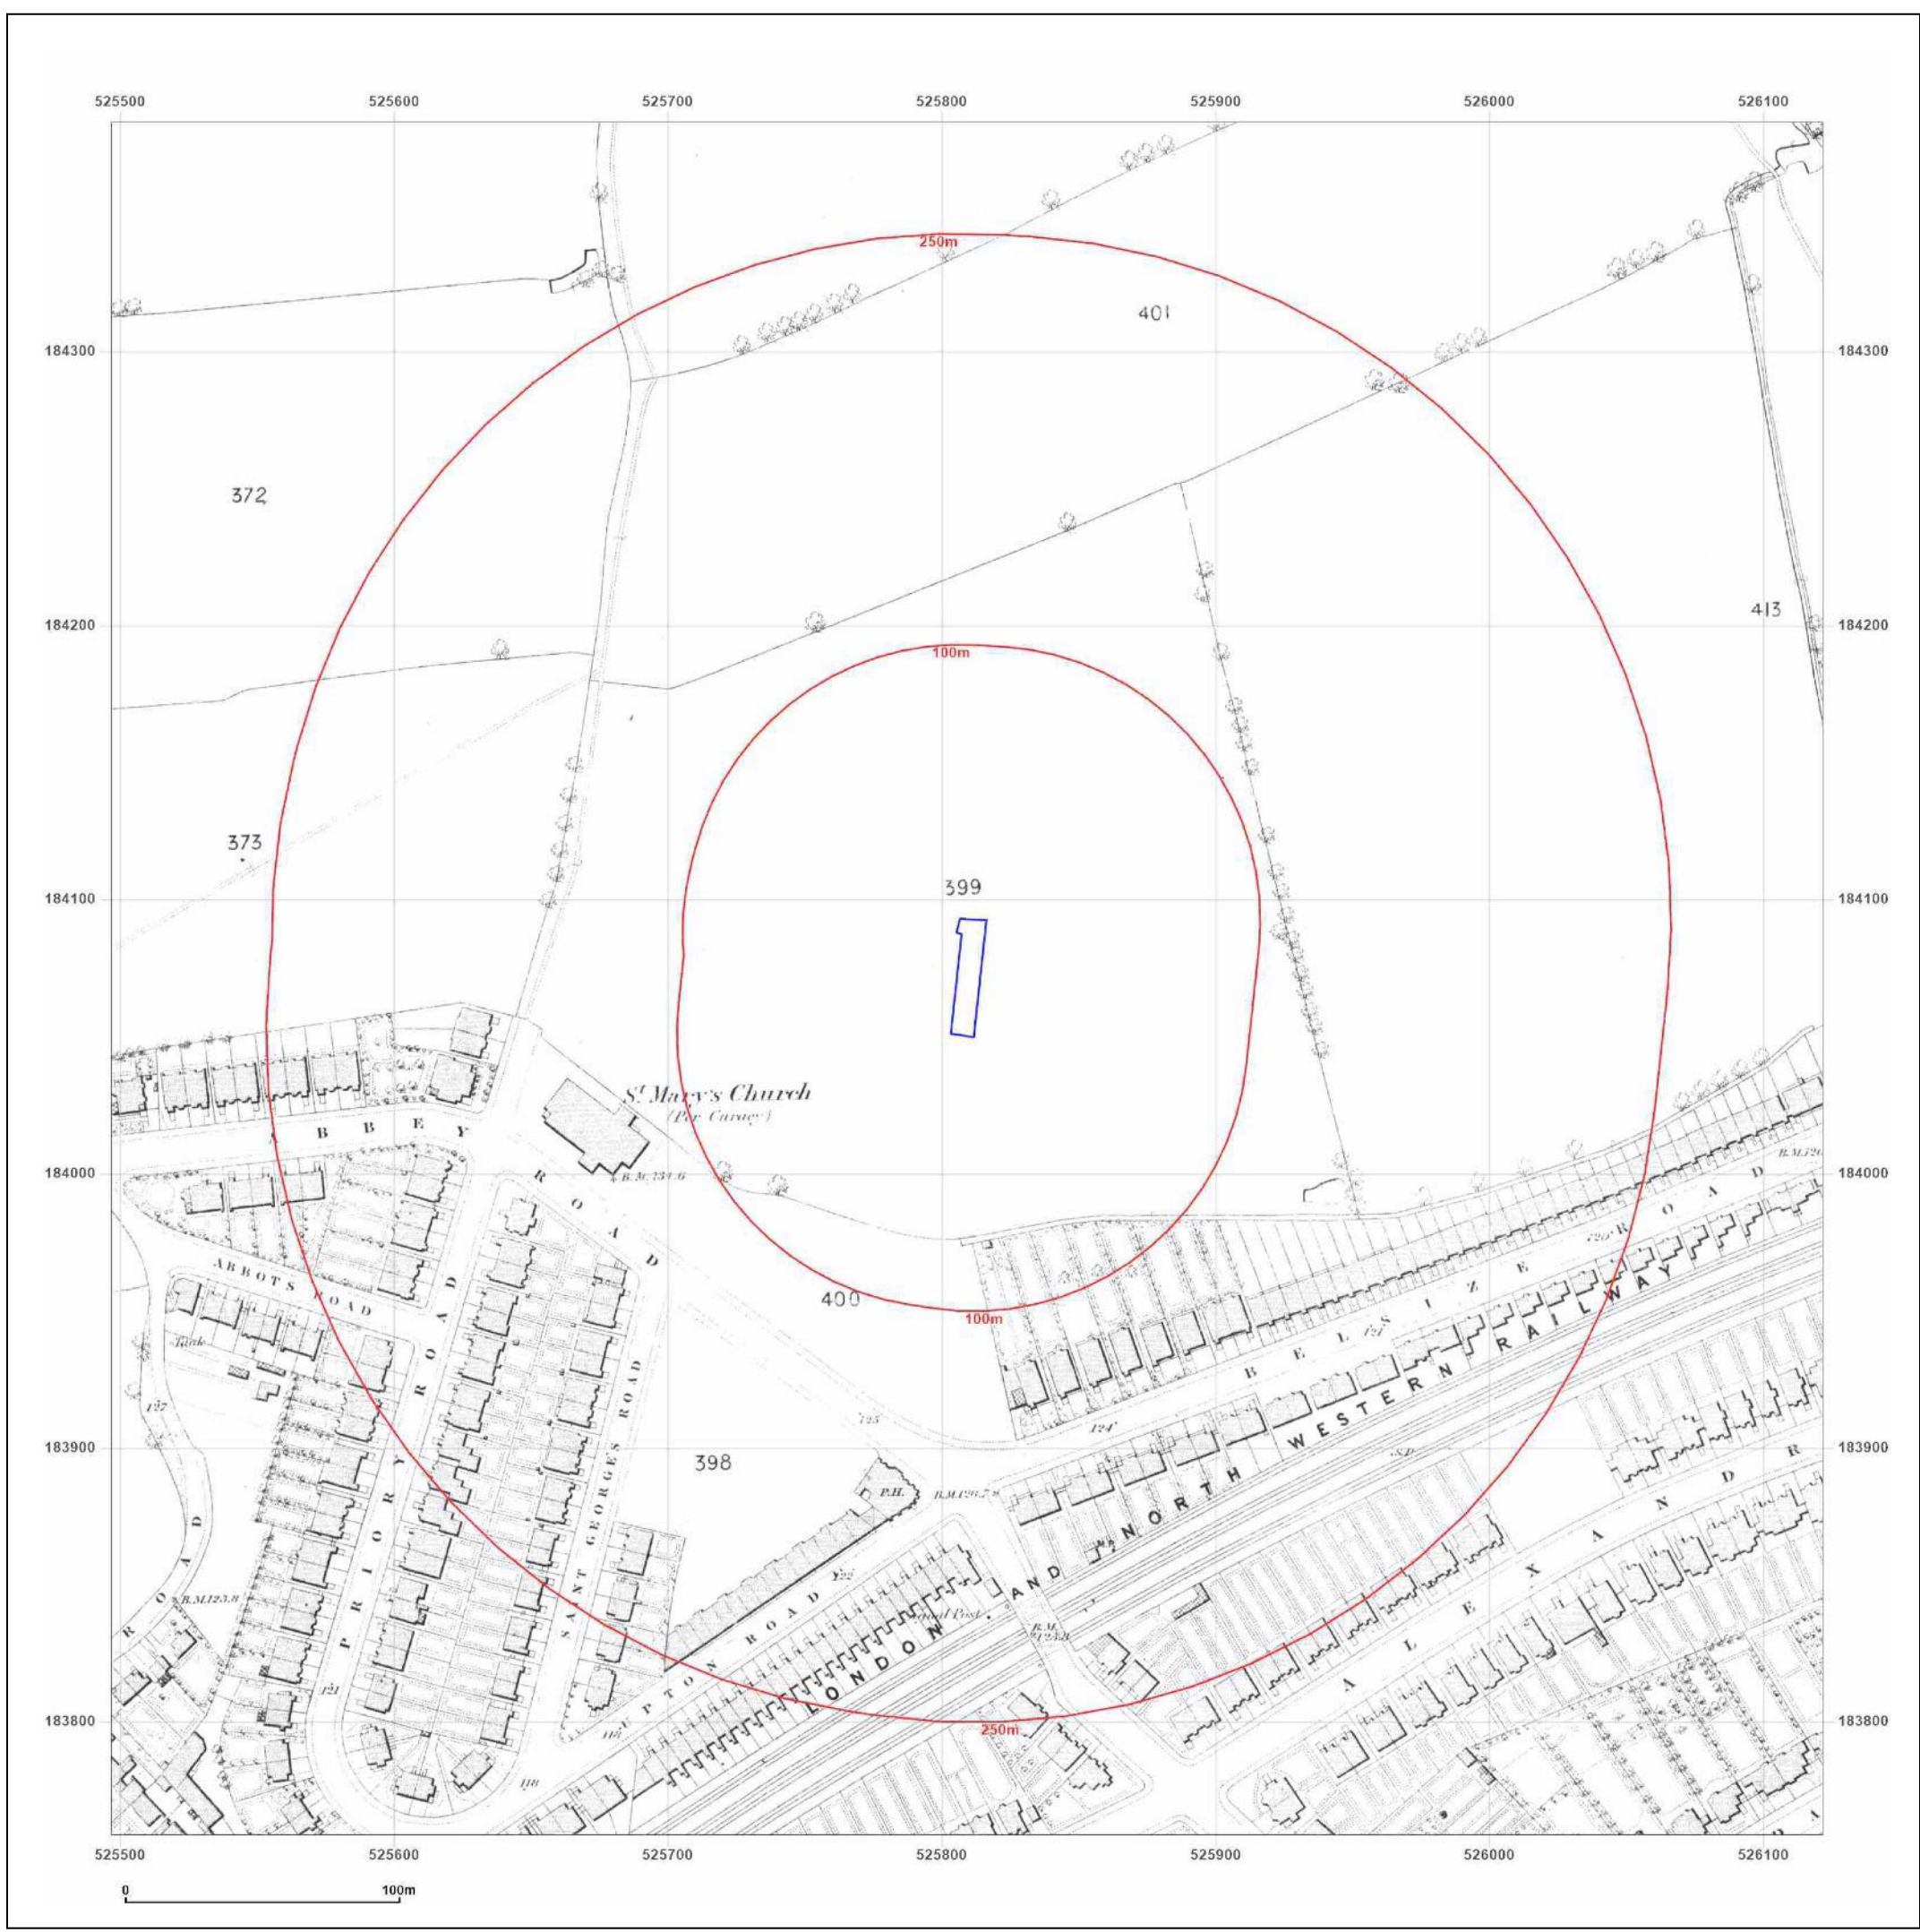

Site Details:

188, GOLDHURST TERRACE,
LONDON, CAMDEN, NW6 3HN

Client Ref: MES/2410/EGC
Report Ref: GS-9KZ-1IP-1VW-LCF
Grid Ref: 525809, 184071

Map Name: County Series

Map date: 1871

Scale: 1:2,500

Printed at: 1:2,500

Production date: 15 October 2024

Map legend available at:
www.groundsure.com/sites/default/files/groundsure_legend.pdf

Site Details:
 188, GOLDHURST TERRACE,
 LONDON, CAMDEN, NW6 3HN

Client Ref: MES/2410/EGC
Report Ref: GS-9KZ-1IP-1VW-LCF
Grid Ref: 525809, 184071

Map Name: 1056 Scale Town Plan
Map date: 1896
Scale: 1:1,056
Printed at: 1:1,056

Surveyed 1893
 Revised N/A
 Edition 1896
 Copyright N/A
 Levelled N/A

Produced by
 Groundsure Insights
 T: 08444 159000
 E: info@groundsure.com
 W: www.groundsure.com

© Crown copyright and database rights 2024 Ordnance Survey 100035207

Production date: 15 October 2024

Map legend available at:
www.groundsure.com/sites/default/files/groundsure_legend.pdf

Site Details:

188, GOLDHURST TERRACE,
LONDON, CAMDEN, NW6 3HN