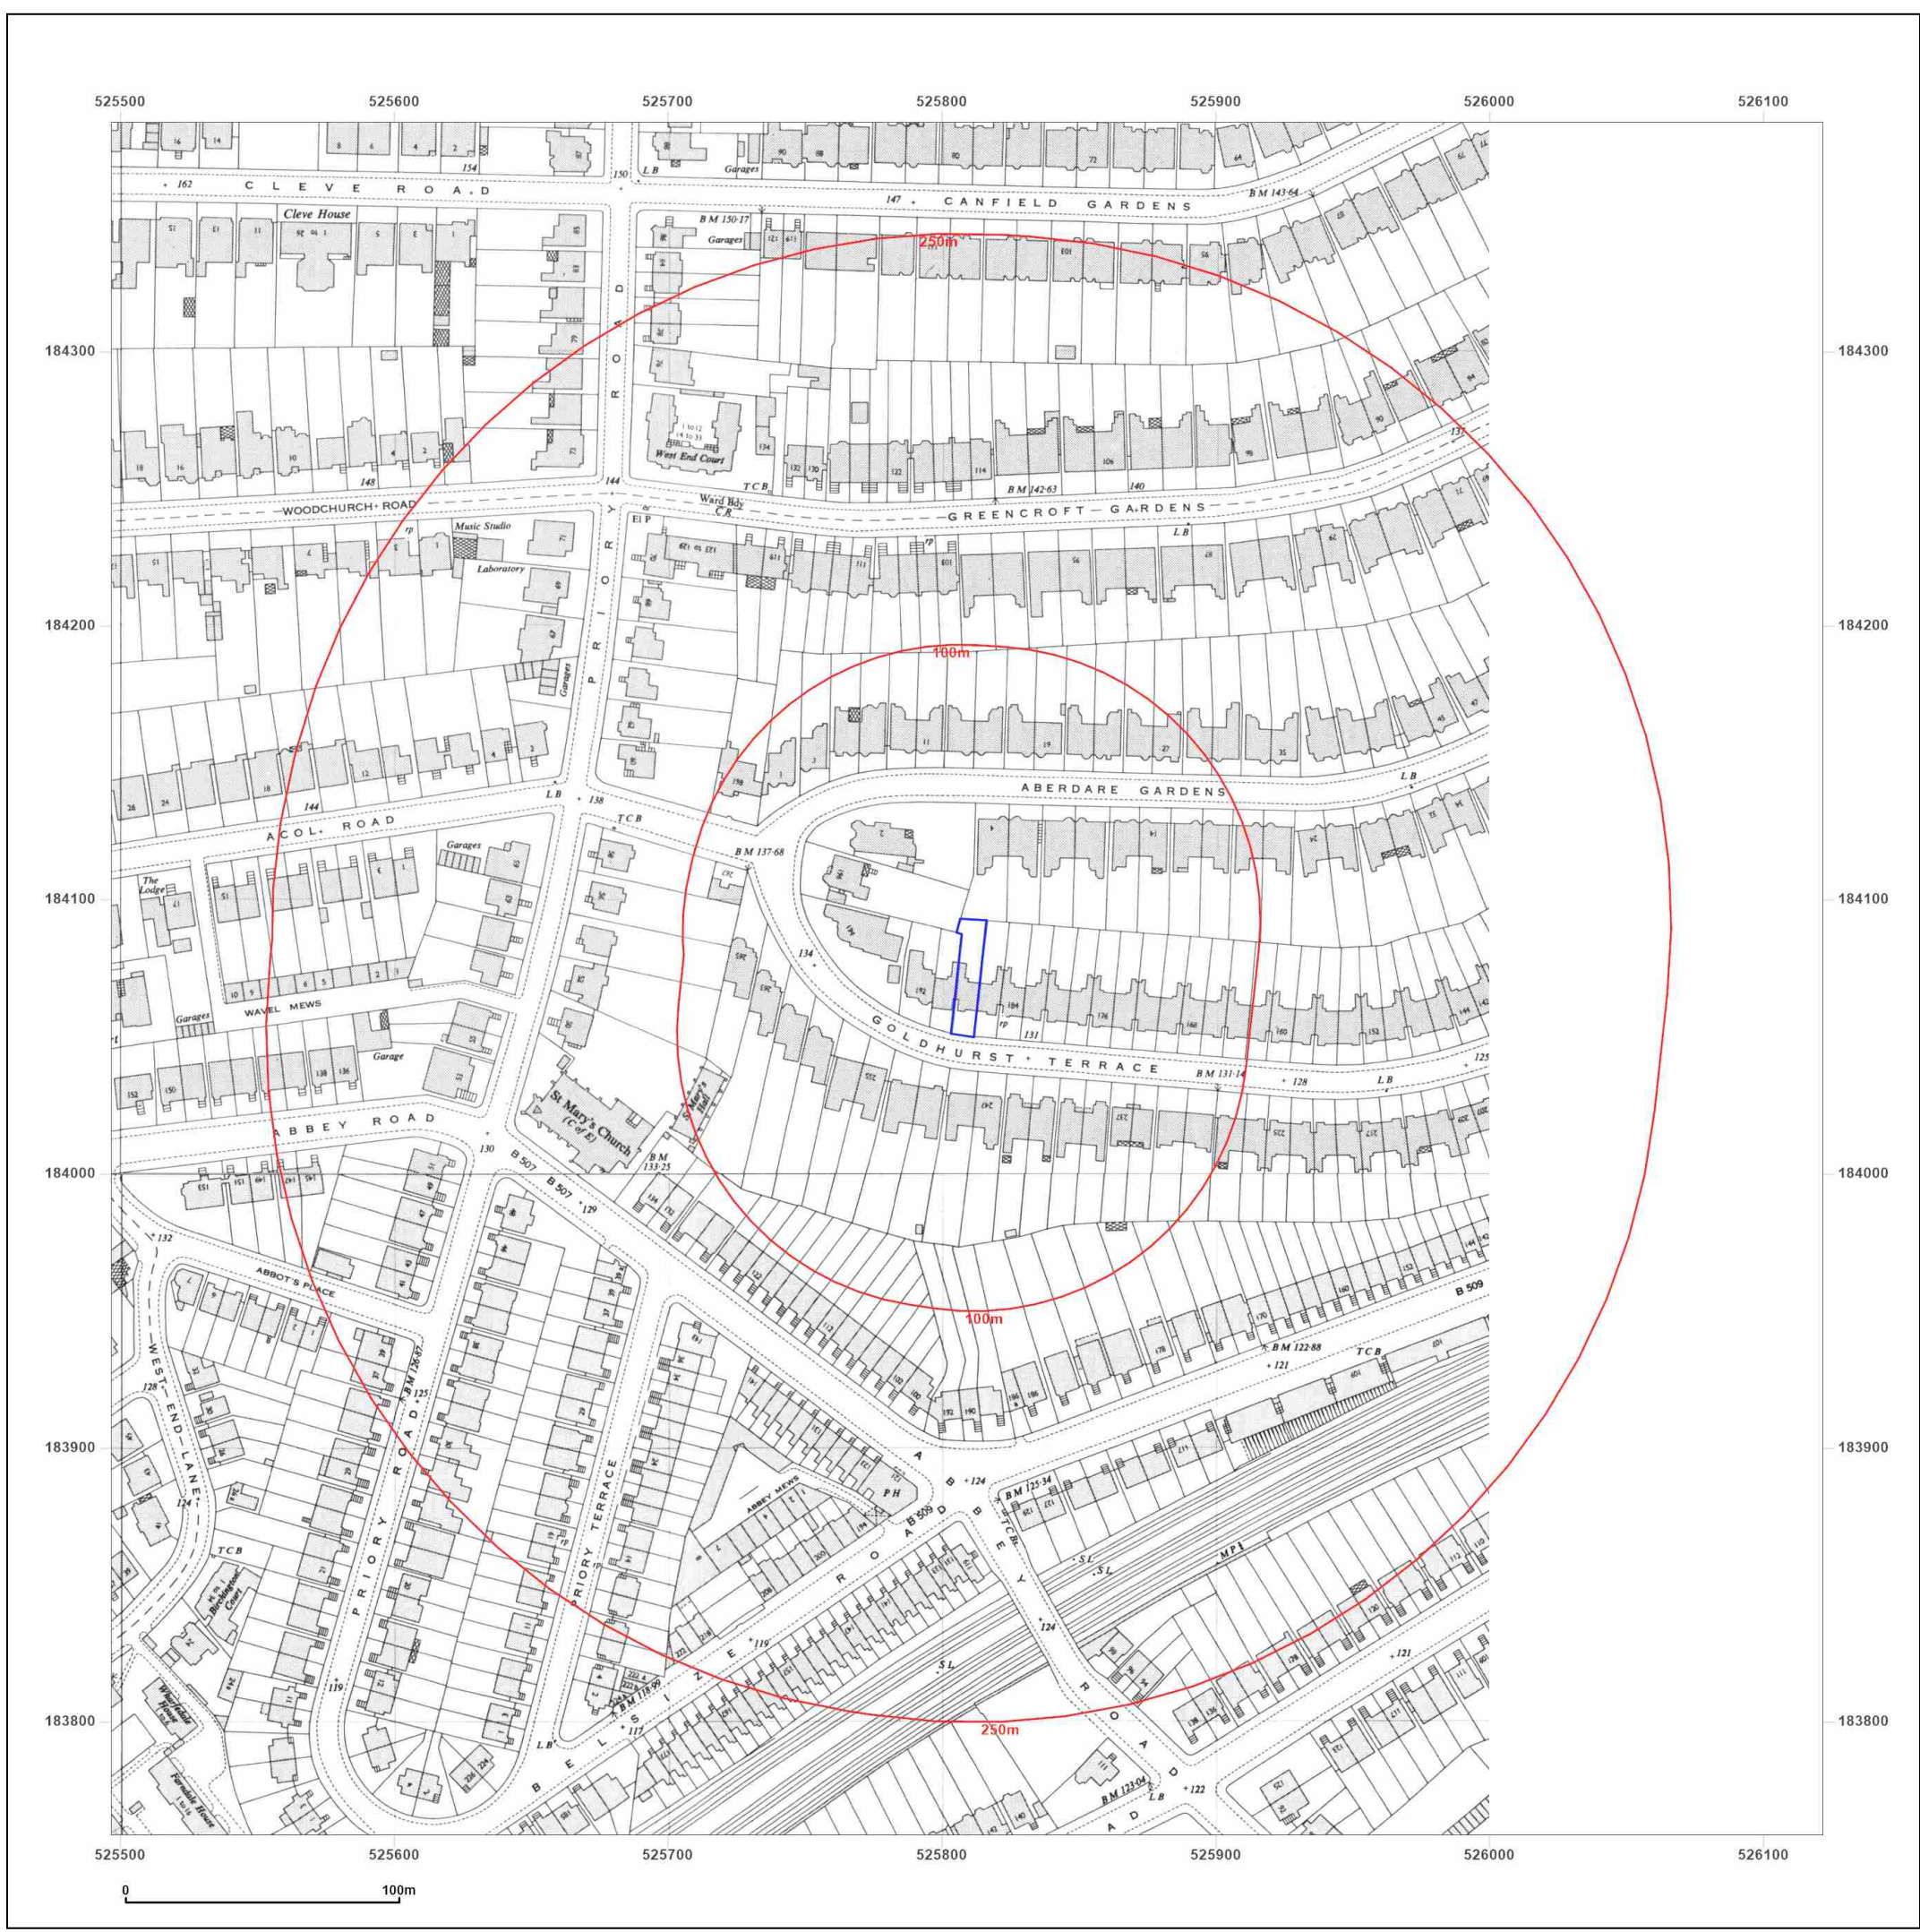

Surveyed 1953
Revised 1953
Edition 1955
Copyright N/A
Levelled 1953

Produced by
Groundsure Insights
T: 08444 159000
E: info@groundsure.com
W: www.groundsure.com

© Crown copyright and database rights 2024 Ordnance Survey 100035207

Production date: 15 October 2024

Map legend available at:
www.groundsure.com/sites/default/files/groundsure_legend.pdf