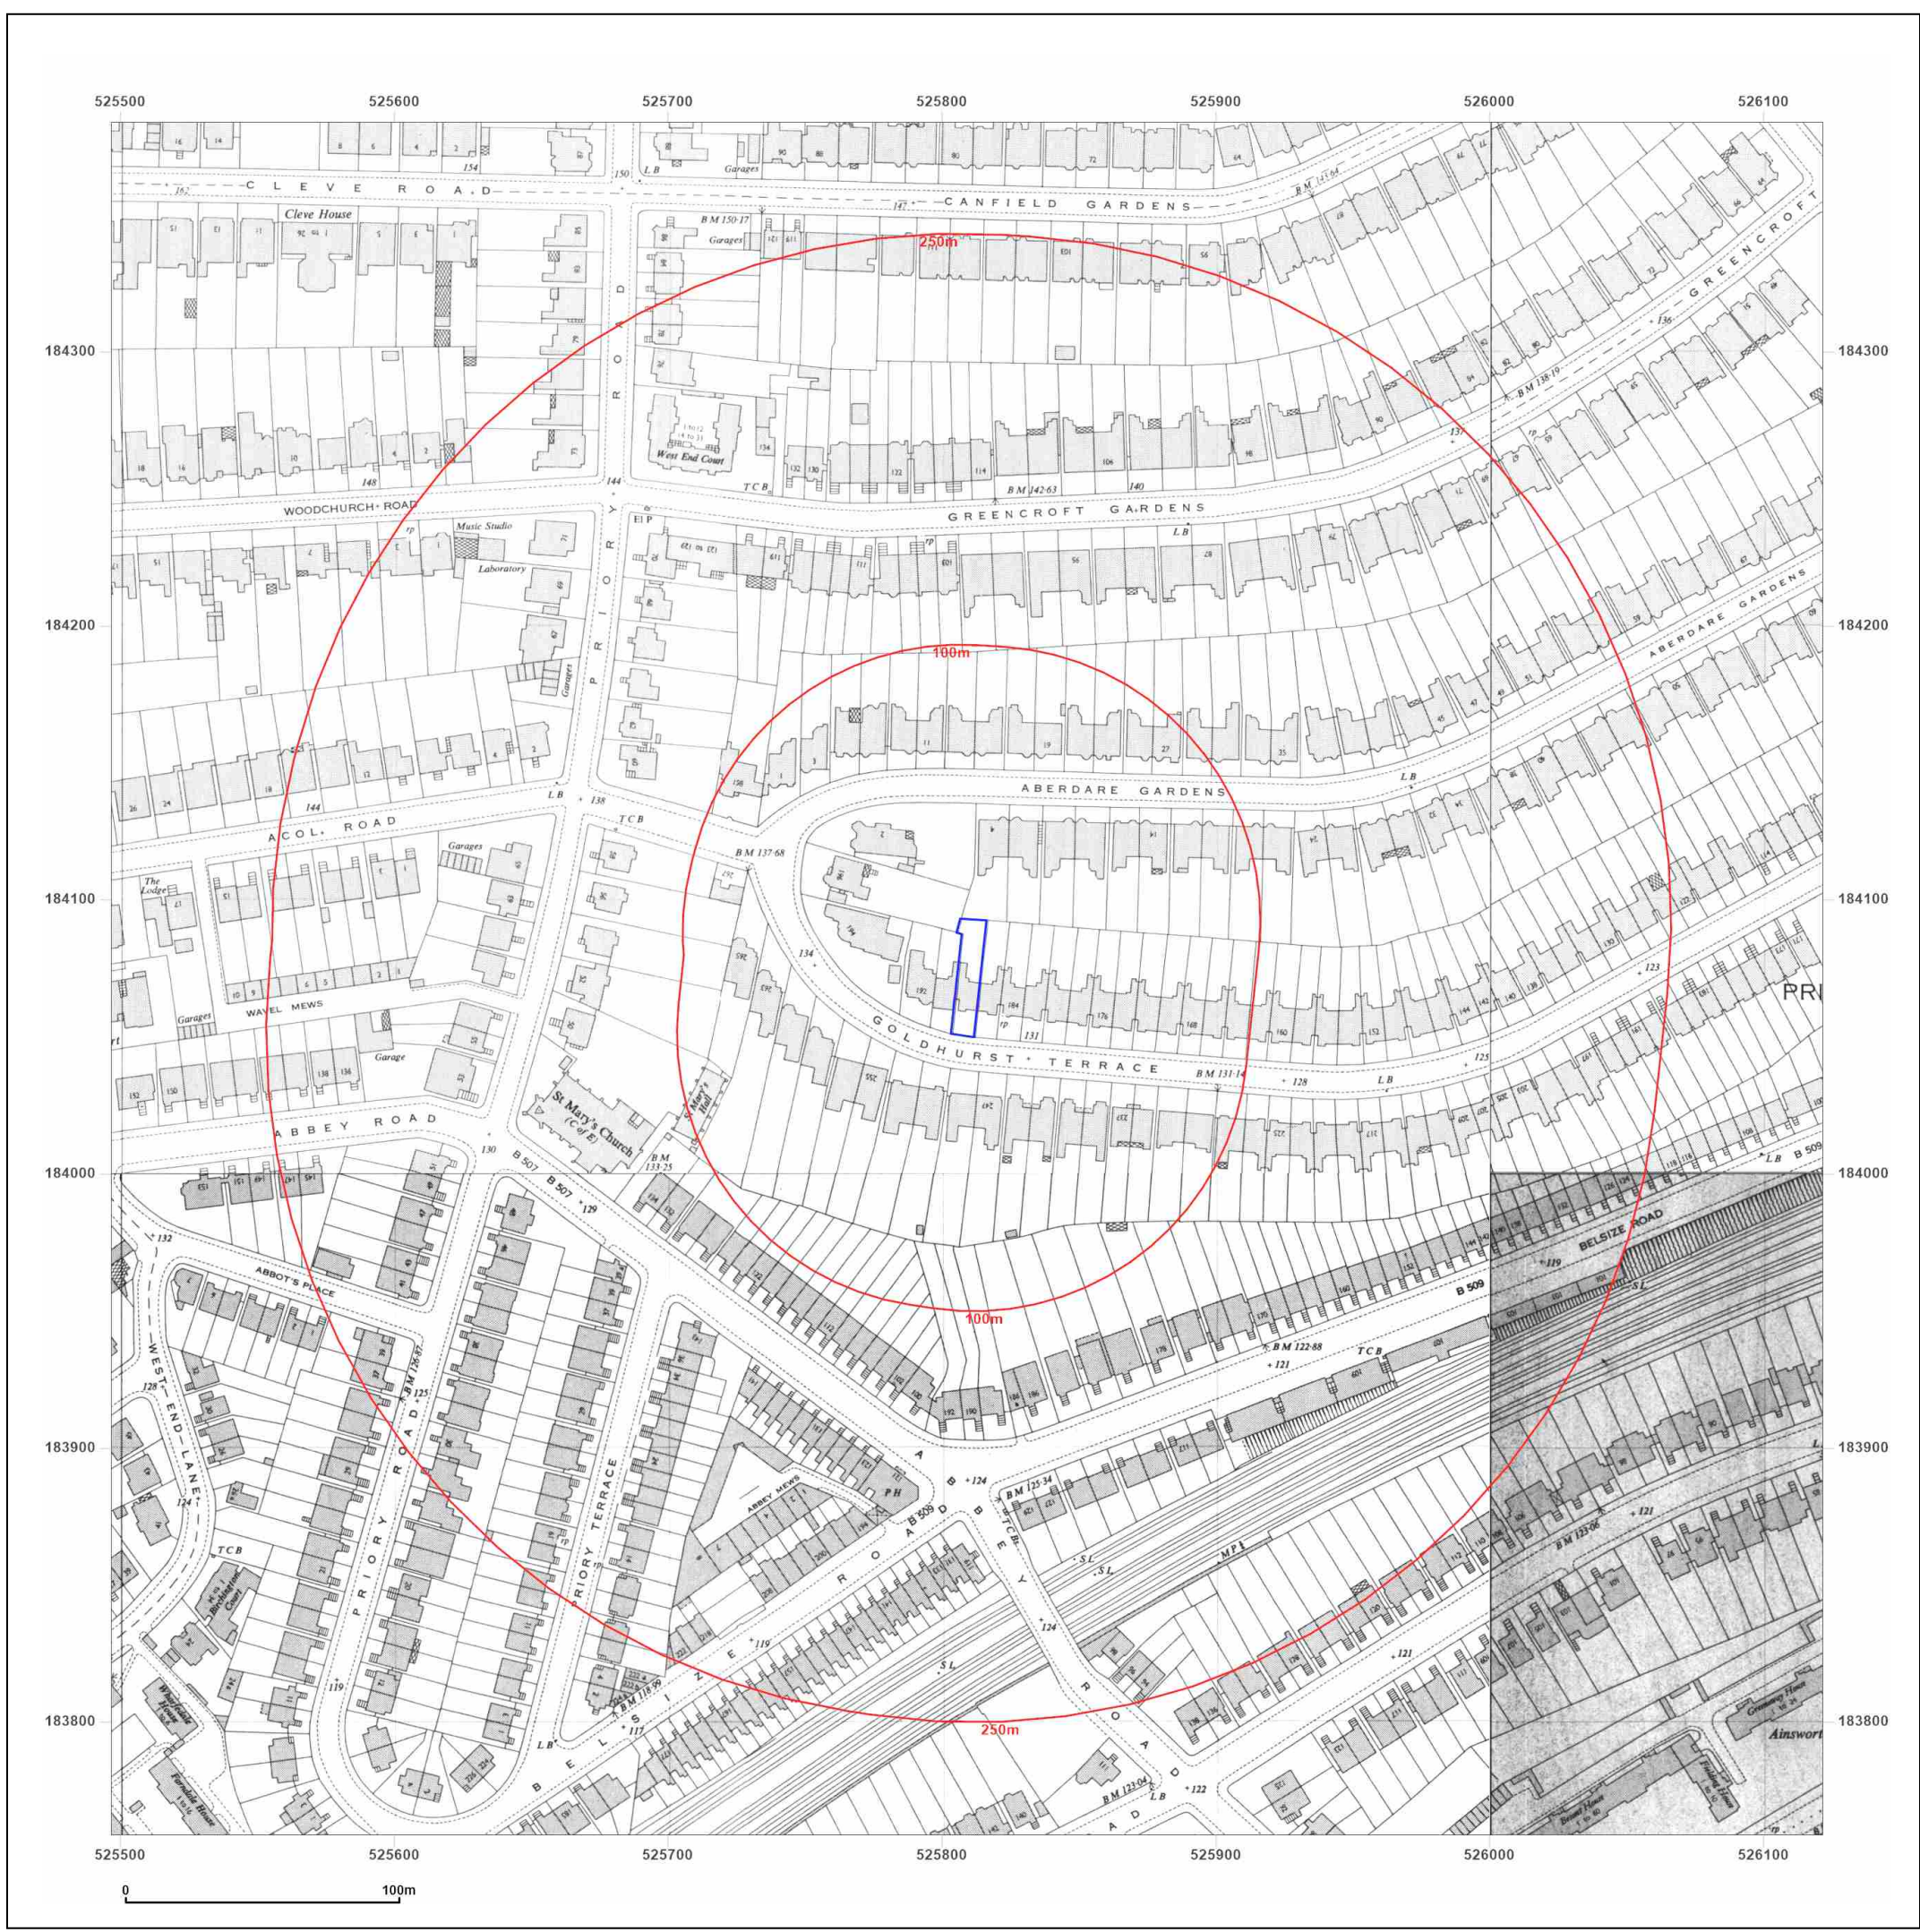

Map Name: 1056 Scale Town Plan
Map date: 1896
Scale: 1:1,056
Printed at: 1:1,056

Surveyed 1893
 Revised N/A
 Edition 1896
 Copyright N/A
 Levelled N/A

Produced by
 Groundsure Insights
 T: 08444 159000
 E: info@groundsure.com
 W: www.groundsure.com

© Crown copyright and database rights 2024 Ordnance Survey 100035207

Production date: 15 October 2024

Map legend available at:
www.groundsure.com/sites/default/files/groundsure_legend.pdf

Site Details:

188, GOLDHURST TERRACE,
LONDON, CAMDEN, NW6 3HN