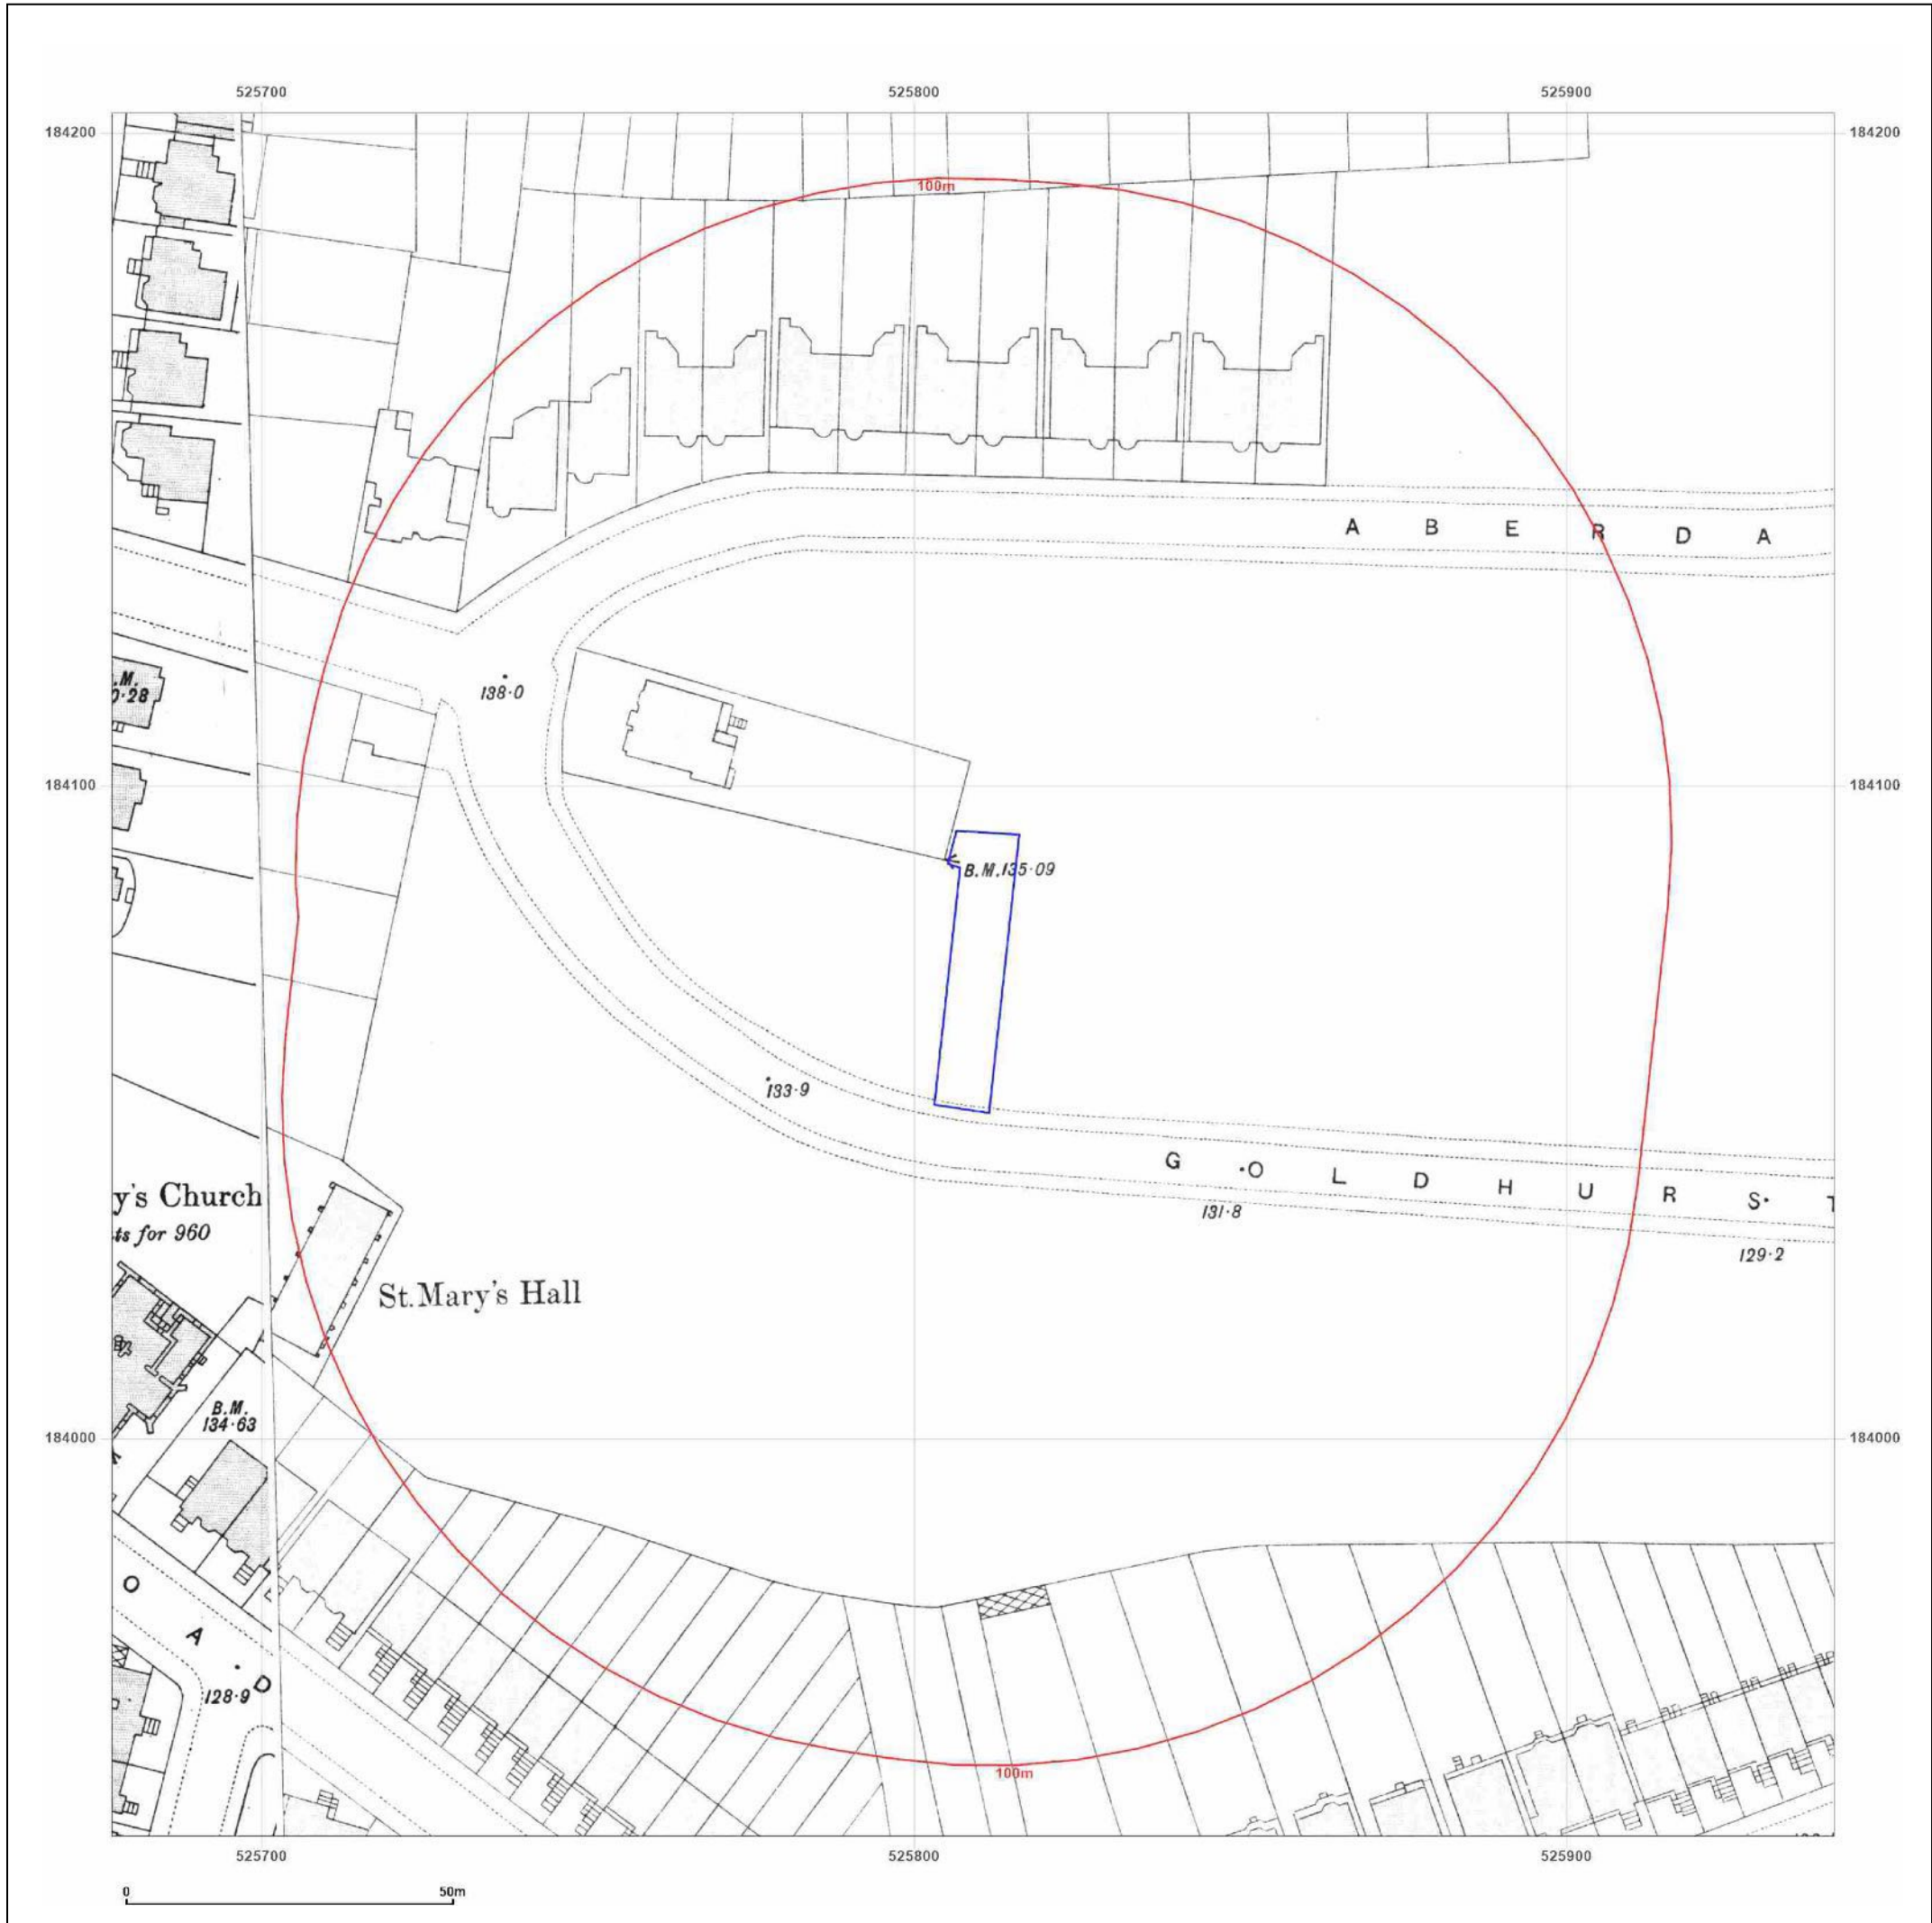

Site Details:

188, GOLDHURST TERRACE,
LONDON, CAMDEN, NW6 3HN

Client Ref: MES/2410/EGC
Report Ref: GS-9KZ-1IP-1VW-LCF
Grid Ref: 525809, 184071

Map Name: County Series

Map date: 1871

Scale: 1:2,500

Printed at: 1:2,500

Production date: 15 October 2024

Map legend available at:
www.groundsure.com/sites/default/files/groundsure_legend.pdf

Site Details:
 188, GOLDHURST TERRACE,
 LONDON, CAMDEN, NW6 3HN

Client Ref: MES/2410/EGC
Report Ref: GS-9KZ-1IP-1VW-LCF
Grid Ref: 525809, 184071

Map Name: 1056 Scale Town Plan
Map date: 1896
Scale: 1:1,056
Printed at: 1:1,056

Surveyed 1893
 Revised N/A
 Edition 1896
 Copyright N/A
 Levelled N/A

Produced by
 Groundsure Insights
 T: 08444 159000
 E: info@groundsure.com
 W: www.groundsure.com

© Crown copyright and database rights 2024 Ordnance Survey 100035207

Production date: 15 October 2024

Map legend available at:
www.groundsure.com/sites/default/files/groundsure_legend.pdf

Site Details:

188, GOLDHURST TERRACE,
LONDON, CAMDEN, NW6 3HN