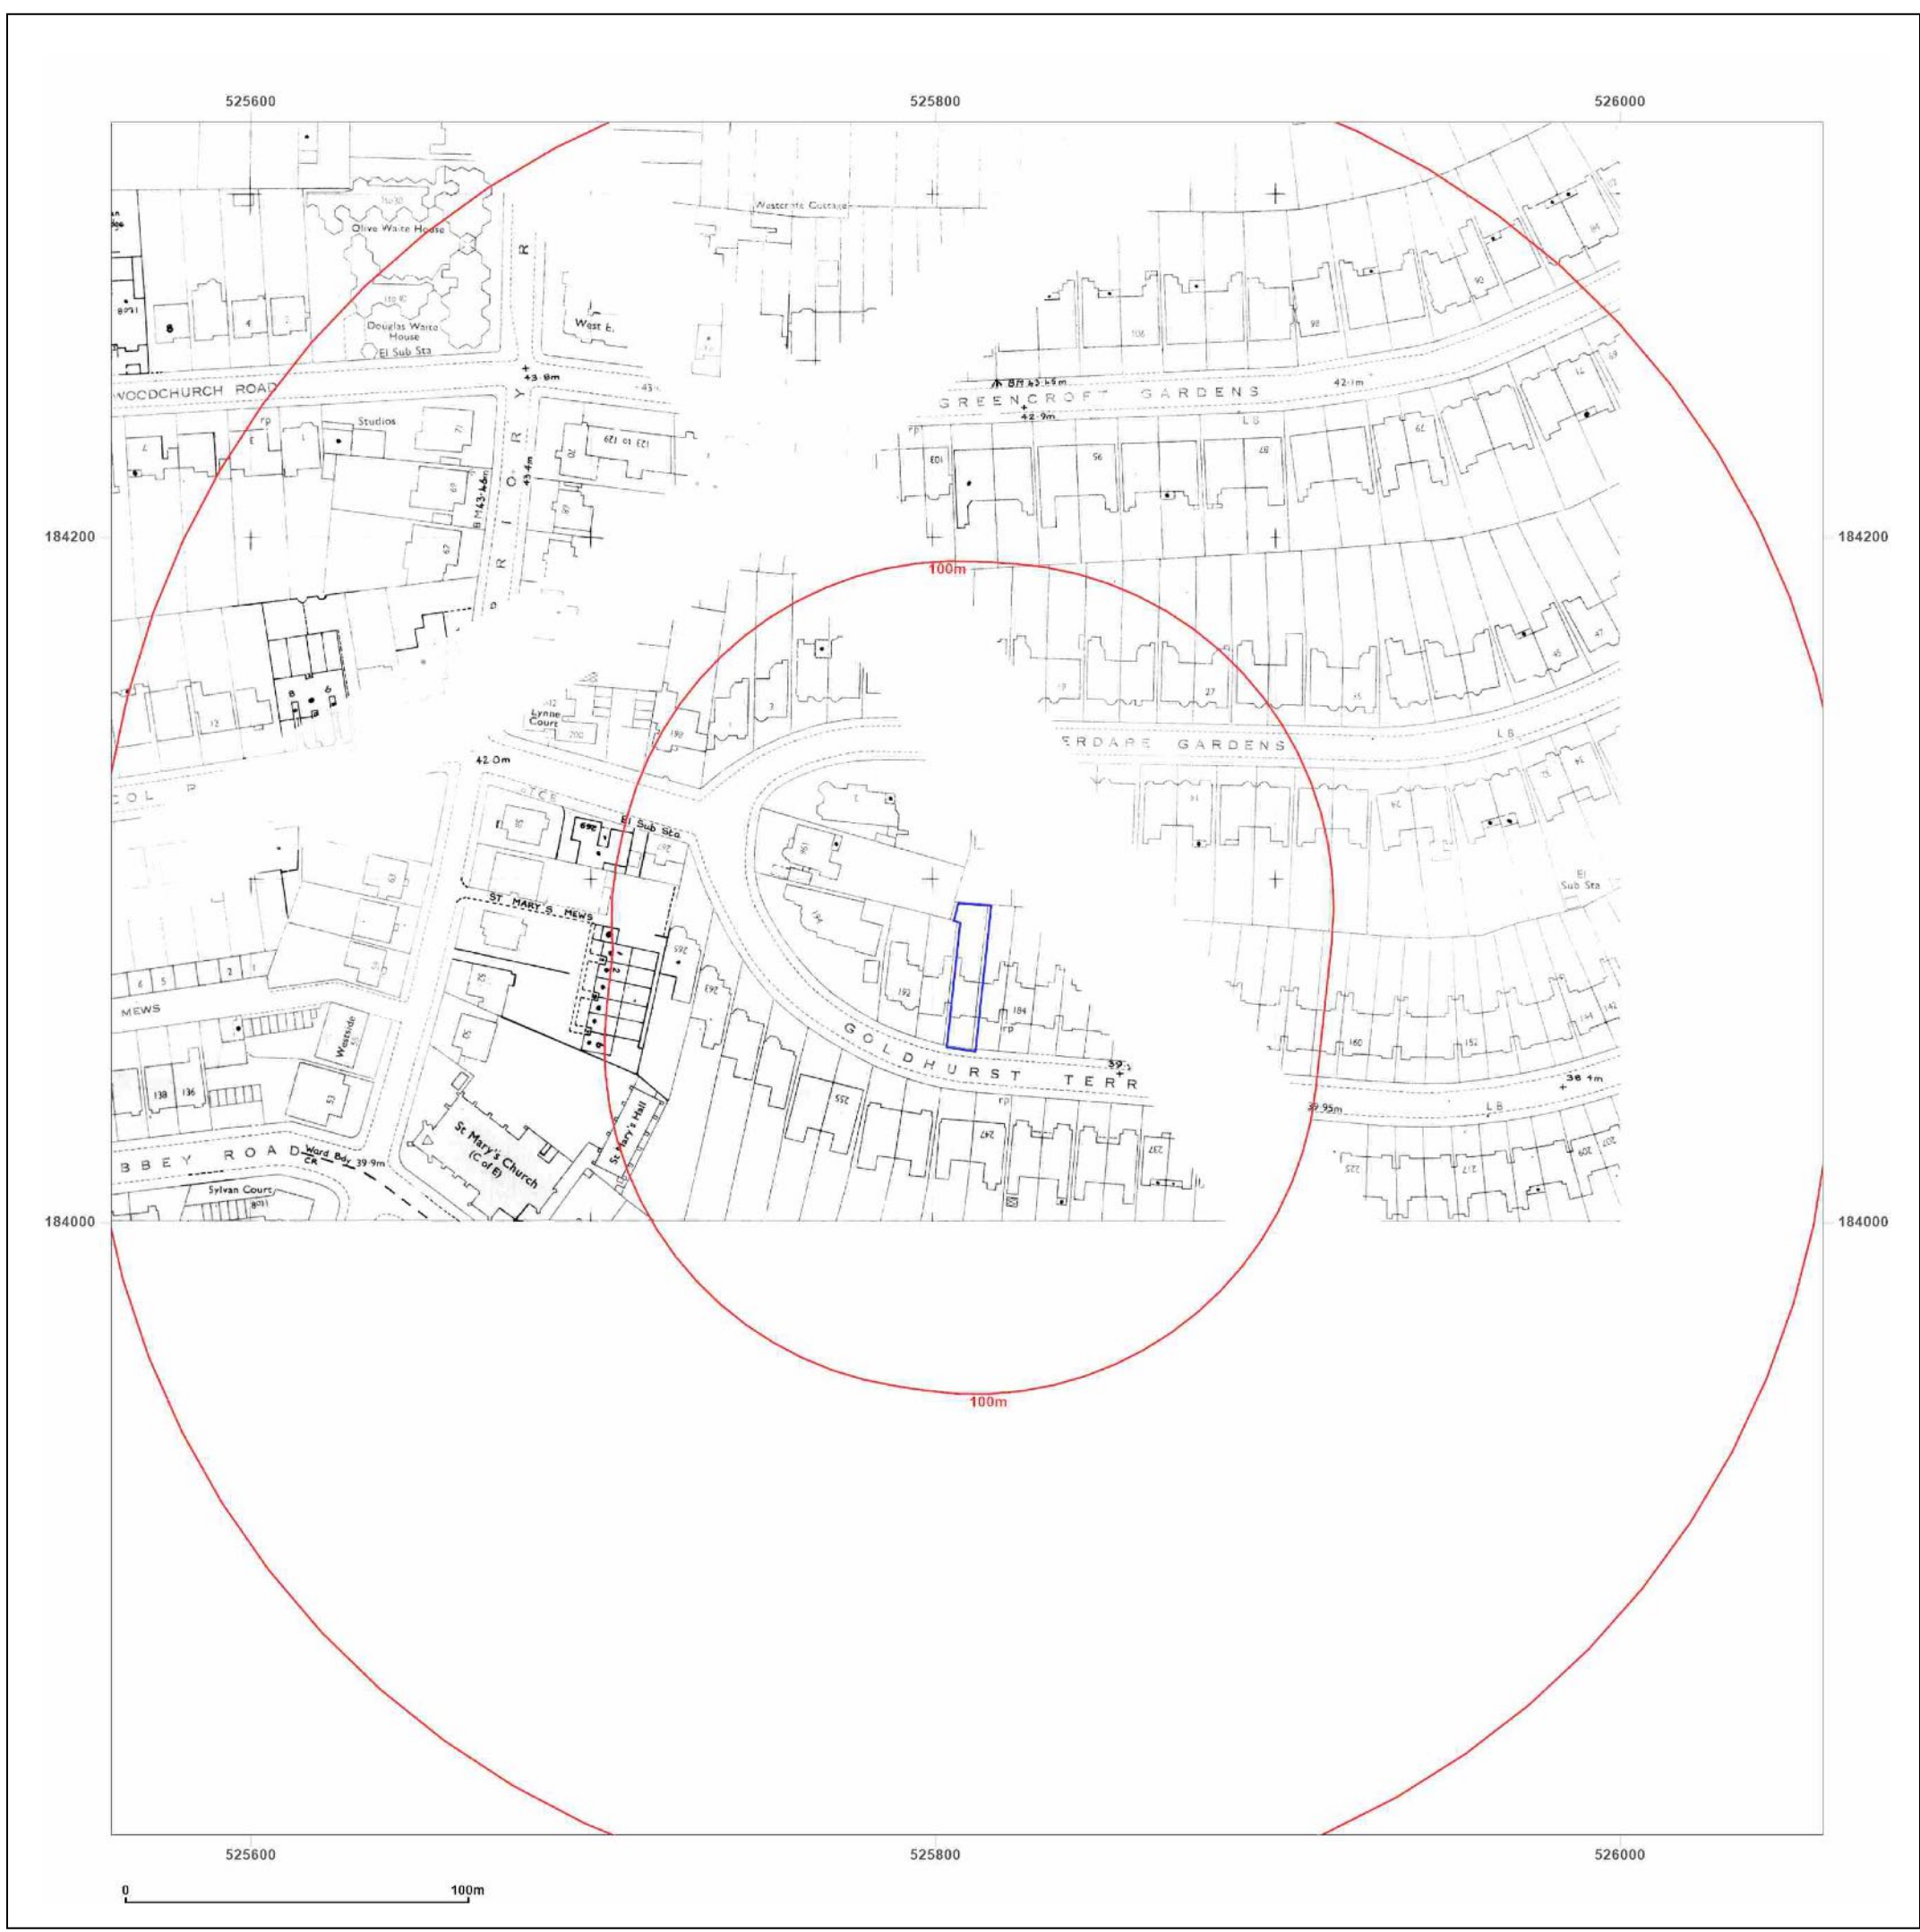

Site Details:

188, GOLDHURST TERRACE,
LONDON, CAMDEN, NW6 3HN

Client Ref: MES/2410/EGC
Report Ref: GS-9KZ-1IP-1VW-LCF
Grid Ref: 525809, 184071

Map Name: National Grid

Map date: 1990

Scale: 1:1,250

Printed at: 1:2,000

Surveyed 1974
Revised 1990
Edition N/A
Copyright 1990
Levelled 1974

Produced by
Groundsure Insights
T: 08444 159000
E: info@groundsure.com
W: www.groundsure.com

© Crown copyright and database rights 2024 Ordnance Survey 100035207

Production date: 15 October 2024

Map legend available at:
www.groundsure.com/sites/default/files/groundsure_legend.pdf