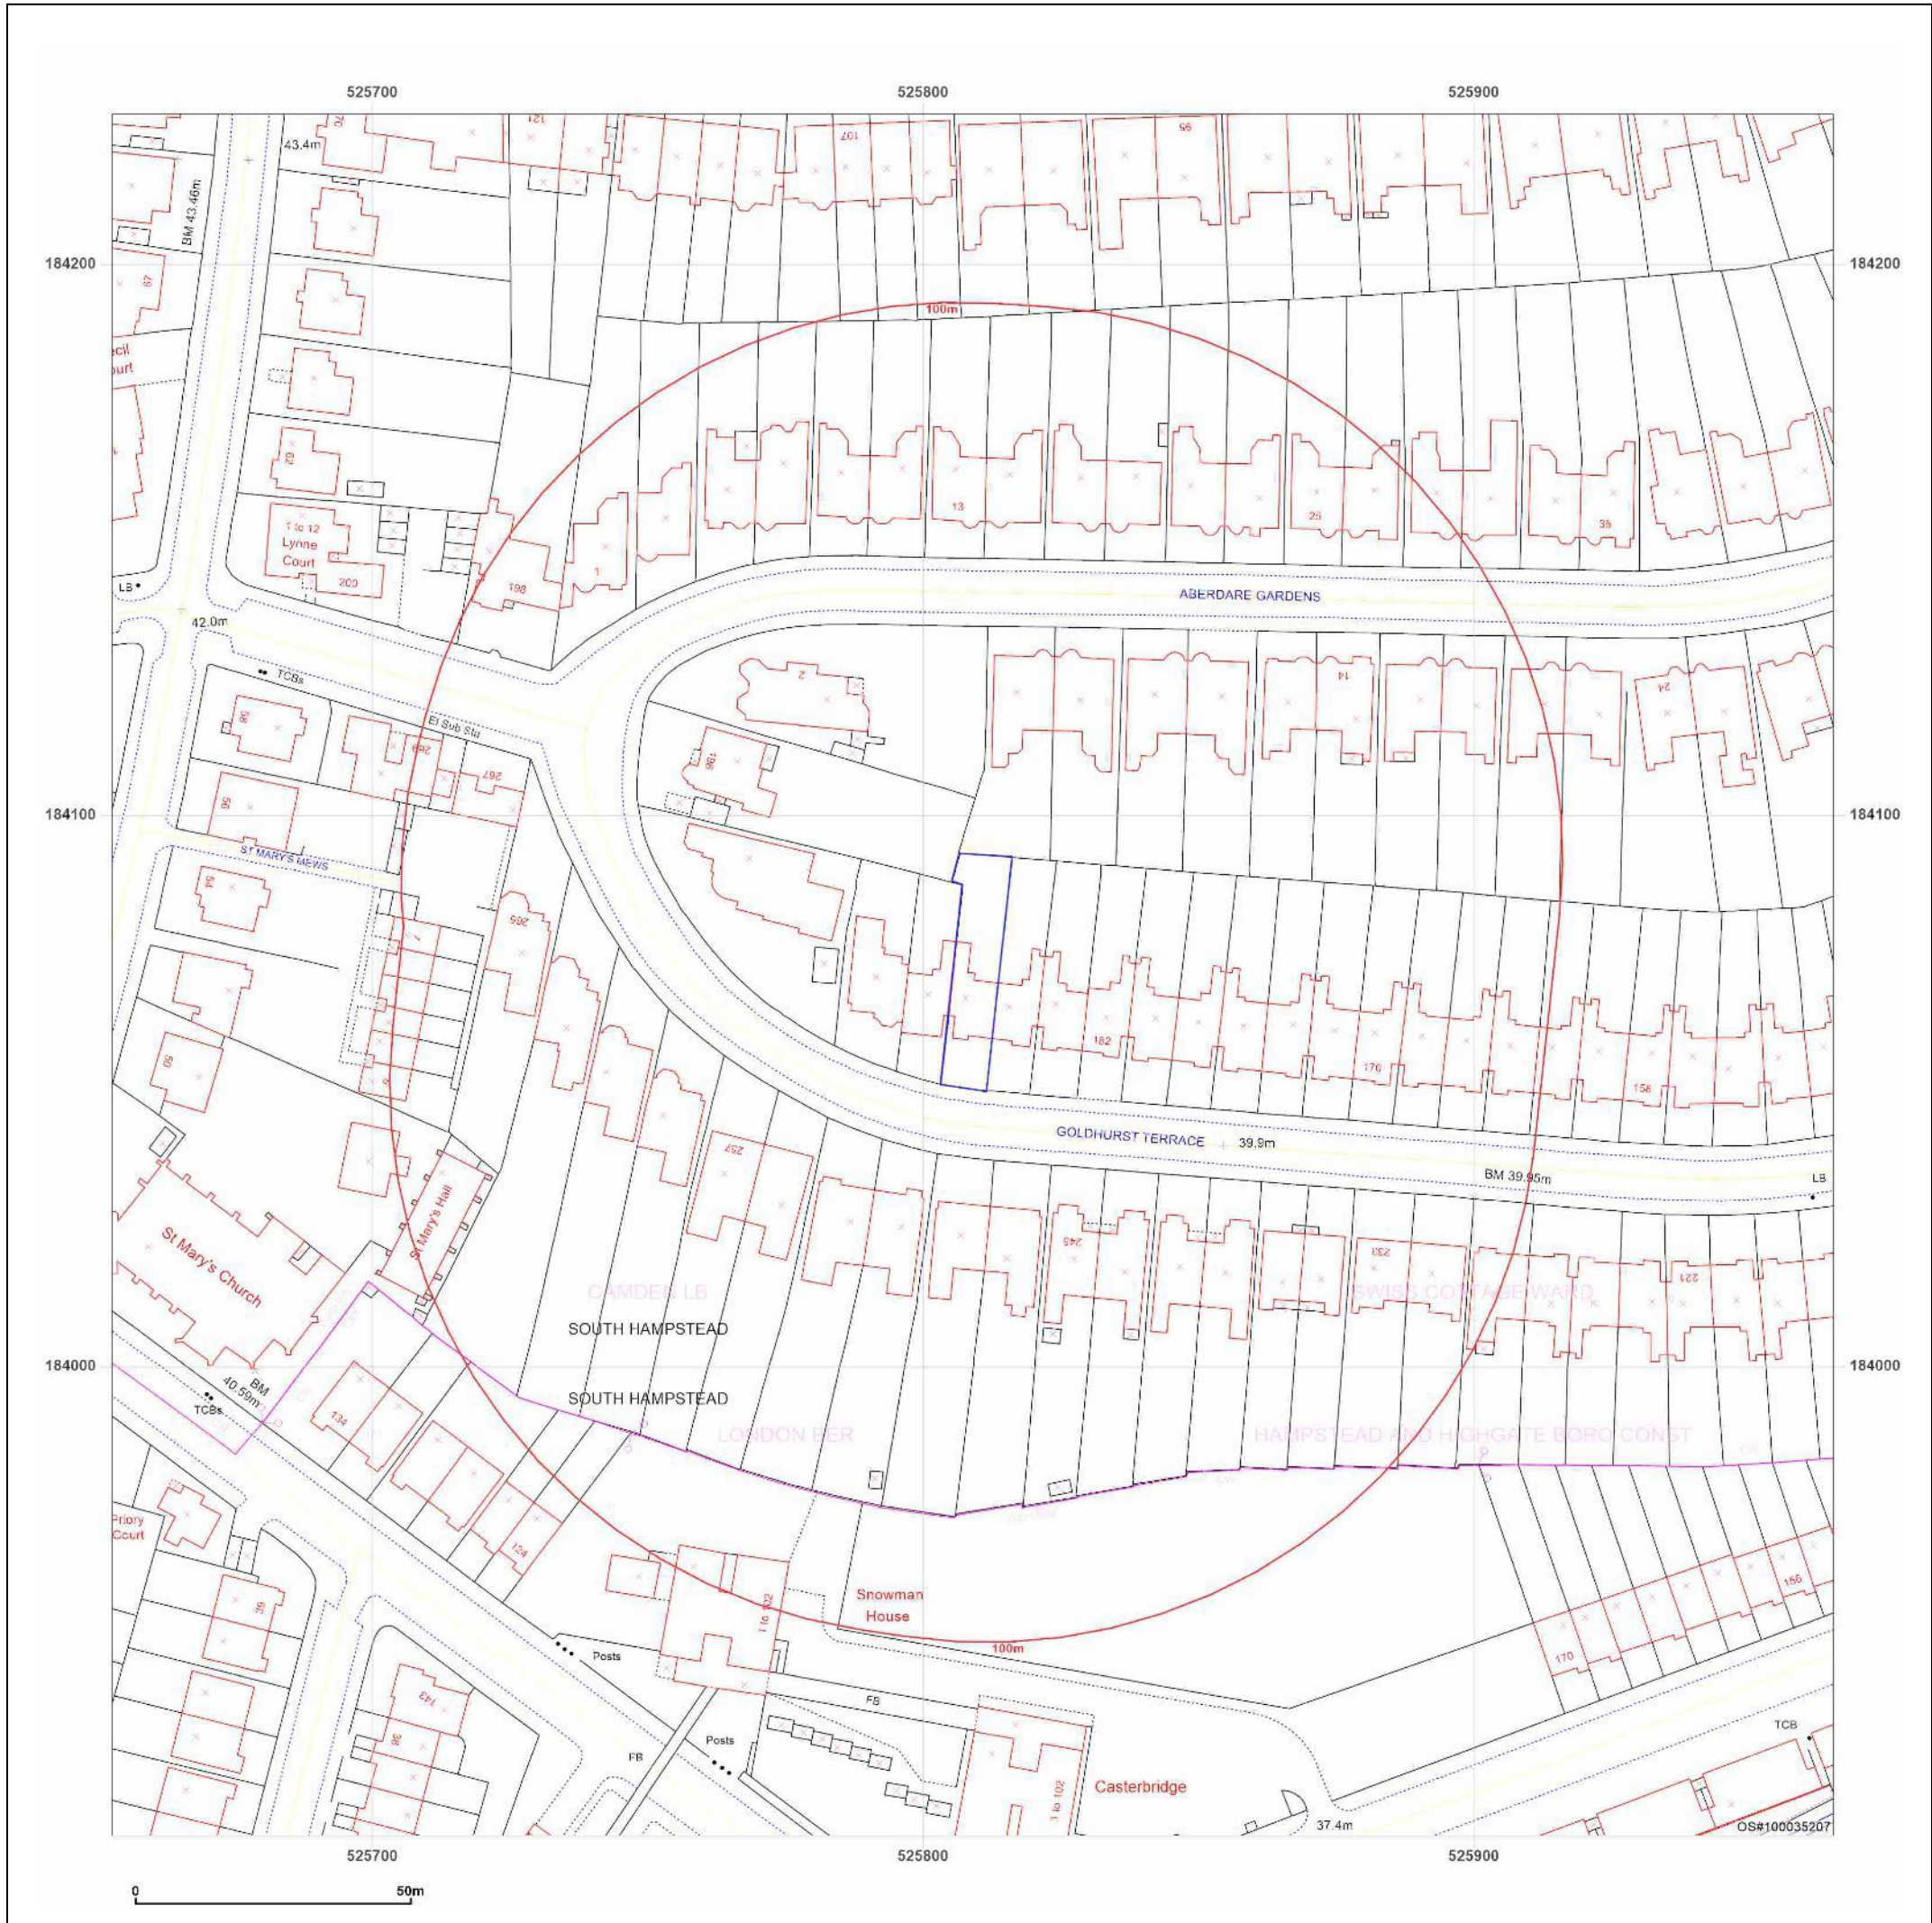

Production date: 15 October 2024

Map legend available at:
www.groundsure.com/sites/default/files/groundsure_legend.pdf

Site Details:

188, GOLDHURST TERRACE,
LONDON, CAMDEN, NW6 3HN

Client Ref: MES/2410/EGC
Report Ref: GS-9KZ-1IP-1VW-LCF
Grid Ref: 525809, 184071

Map Name: LandLine
Map date: 2003
Scale: 1:1,250
Printed at: 1:1,250

Powered by
 Produced by
Groundsure Insights
T: 08444 159000
E: info@groundsure.com
W: www.groundsure.com

© Crown copyright and database rights 2024 Ordnance Survey 100035207

Map Name: County Series

Map date: 1873-1874

Scale: 1:10,560

Printed at: 1:10,560

Surveyed 1865
Revised N/A
Edition 1873
Copyright N/A
Levelled N/A

Surveyed 1866
Revised 1874
Edition N/A
Copyright N/A
Levelled N/A