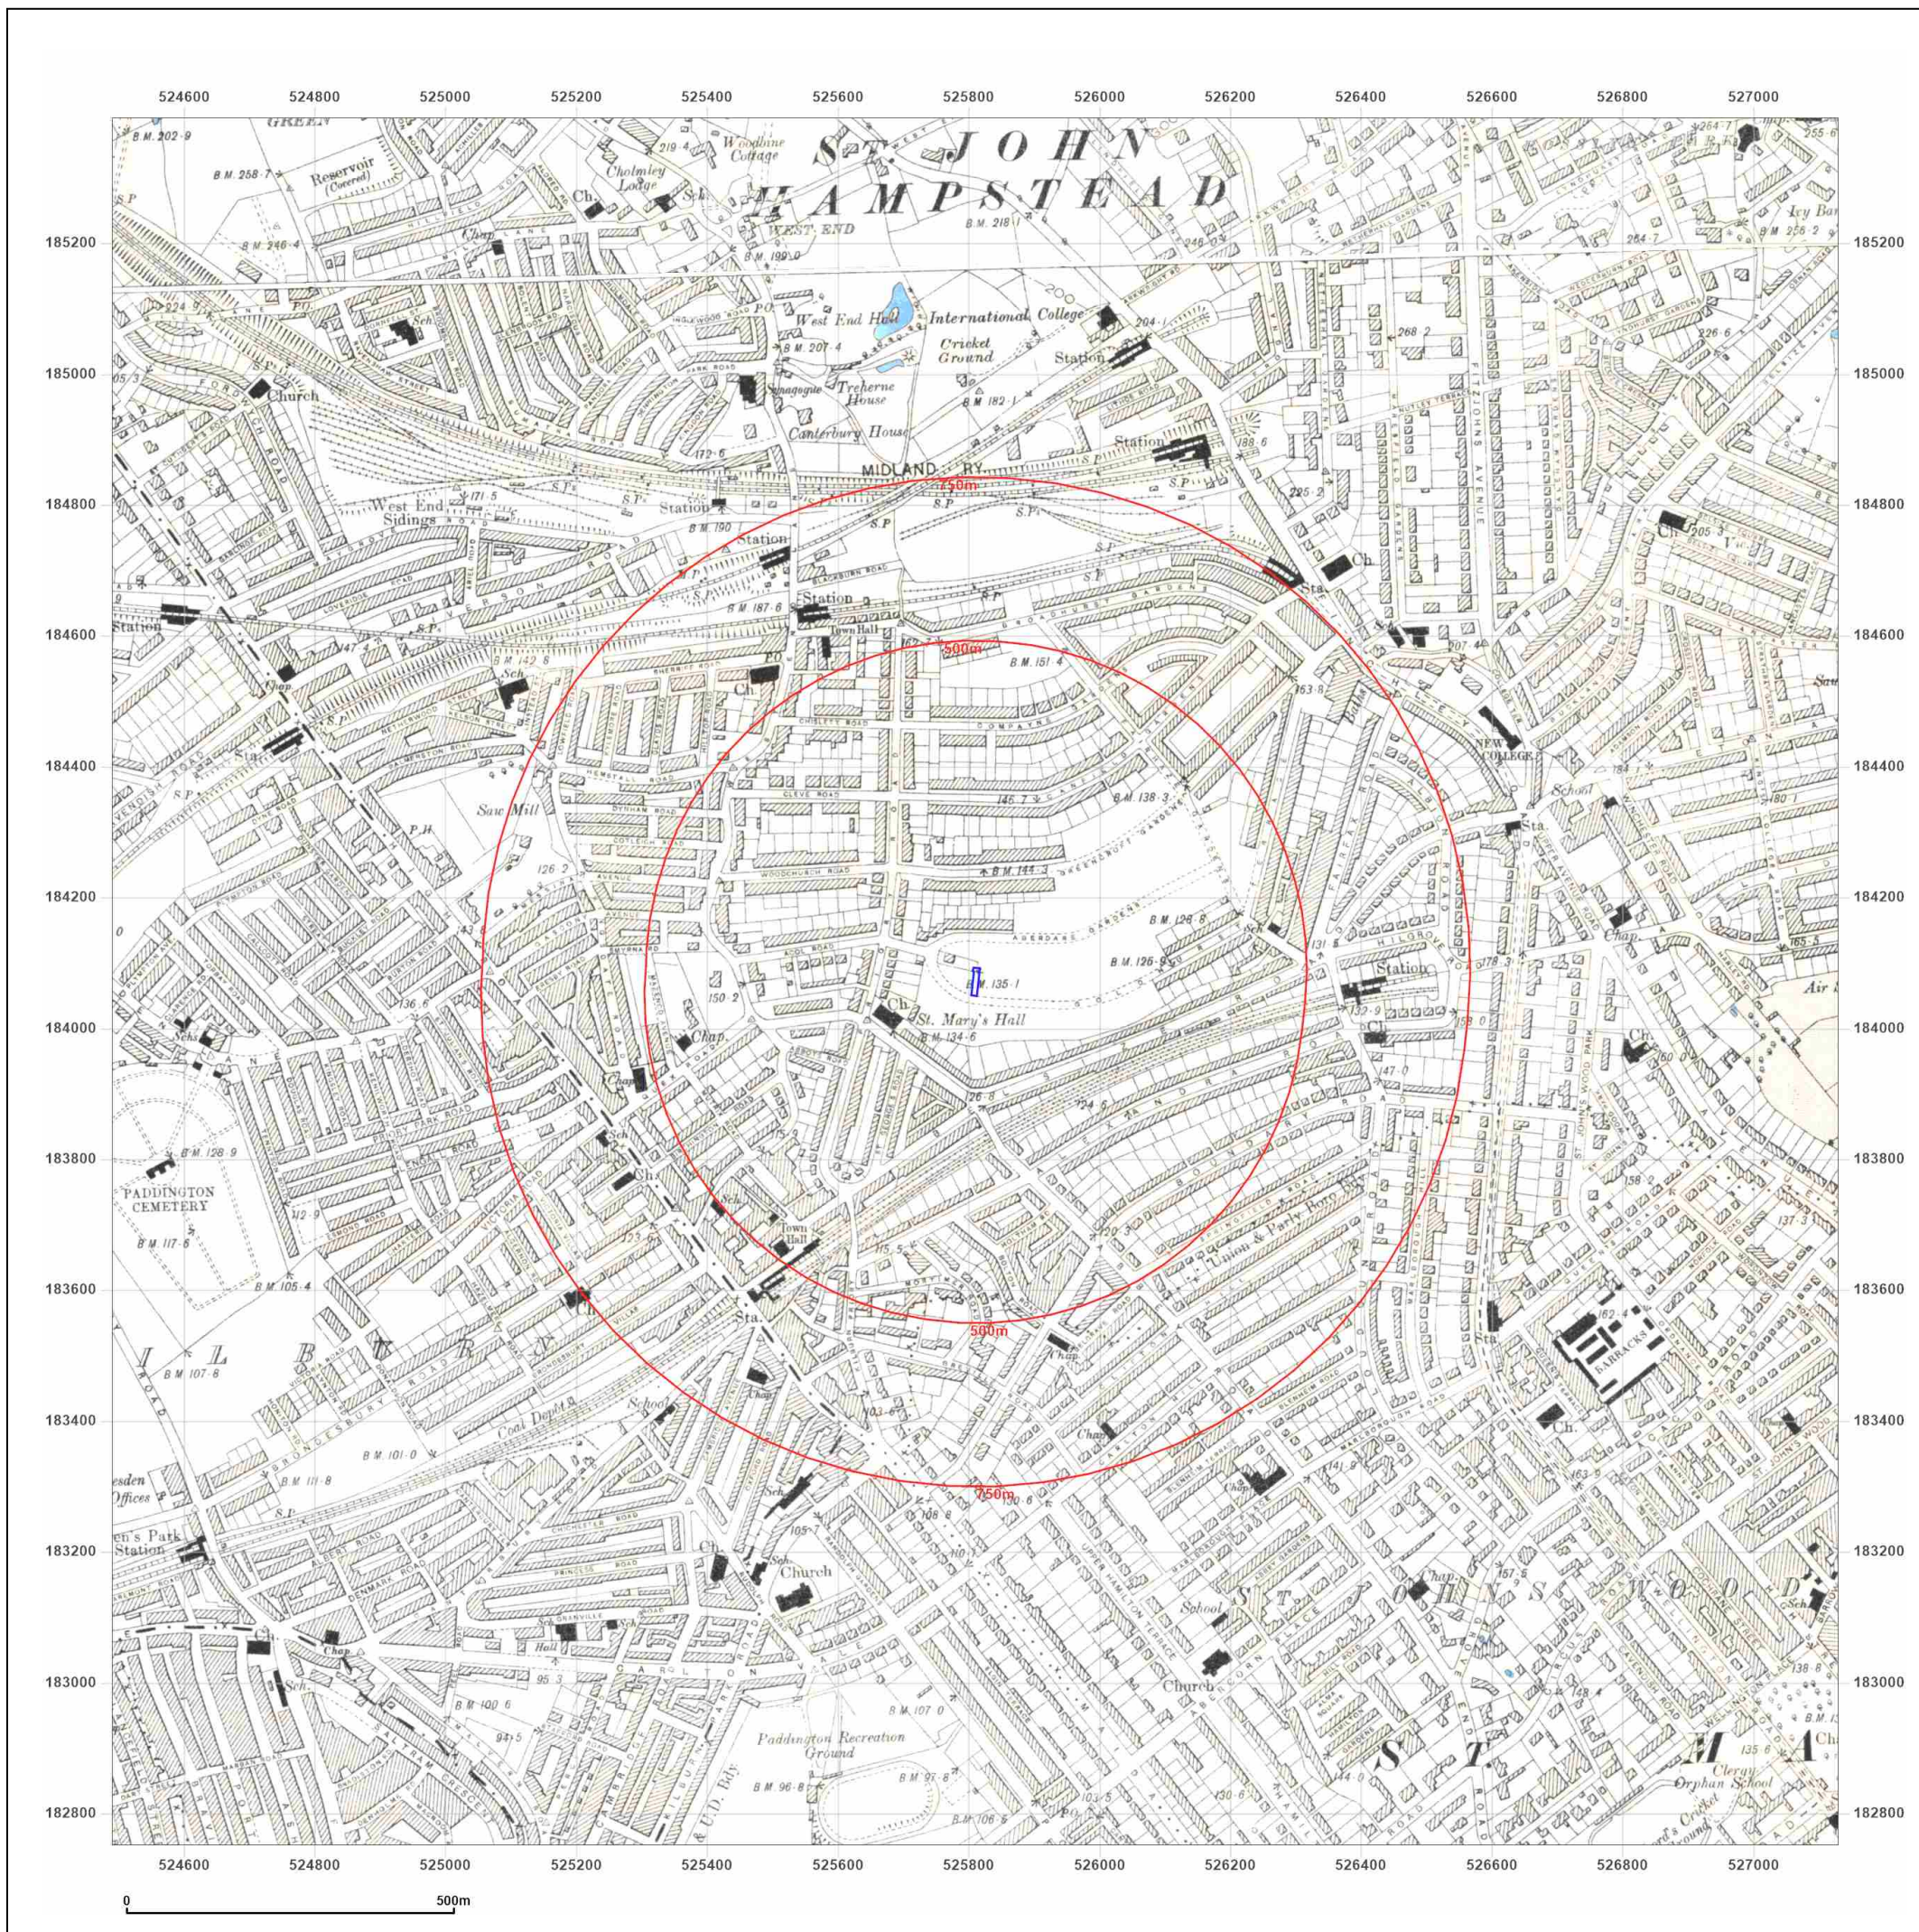

Map Name: County Series

Map date: 1873-1874

Scale: 1:10,560

Printed at: 1:10,560

Surveyed 1865
Revised N/A
Edition 1873
Copyright N/A
Levelled N/A

Surveyed 1866
Revised 1874
Edition N/A
Copyright N/A
Levelled N/A

Site Details:

188, GOLDHURST TERRACE,
LONDON, CAMDEN, NW6 3HN

Client Ref: MES/2410/EGC
Report Ref: GS-9KZ-1IP-1VW-LCF
Grid Ref: 525809, 184071

Map Name: County Series

Map date: 1894

Scale: 1:10,560

Printed at: 1:10,560

© Crown copyright and database rights 2024 Ordnance Survey 100035207

Production date: 15 October 2024

Map legend available at:
www.groundsure.com/sites/default/files/groundsure_legend.pdf

Site Details:

188, GOLDHURST TERRACE,
LONDON, CAMDEN, NW6 3HN