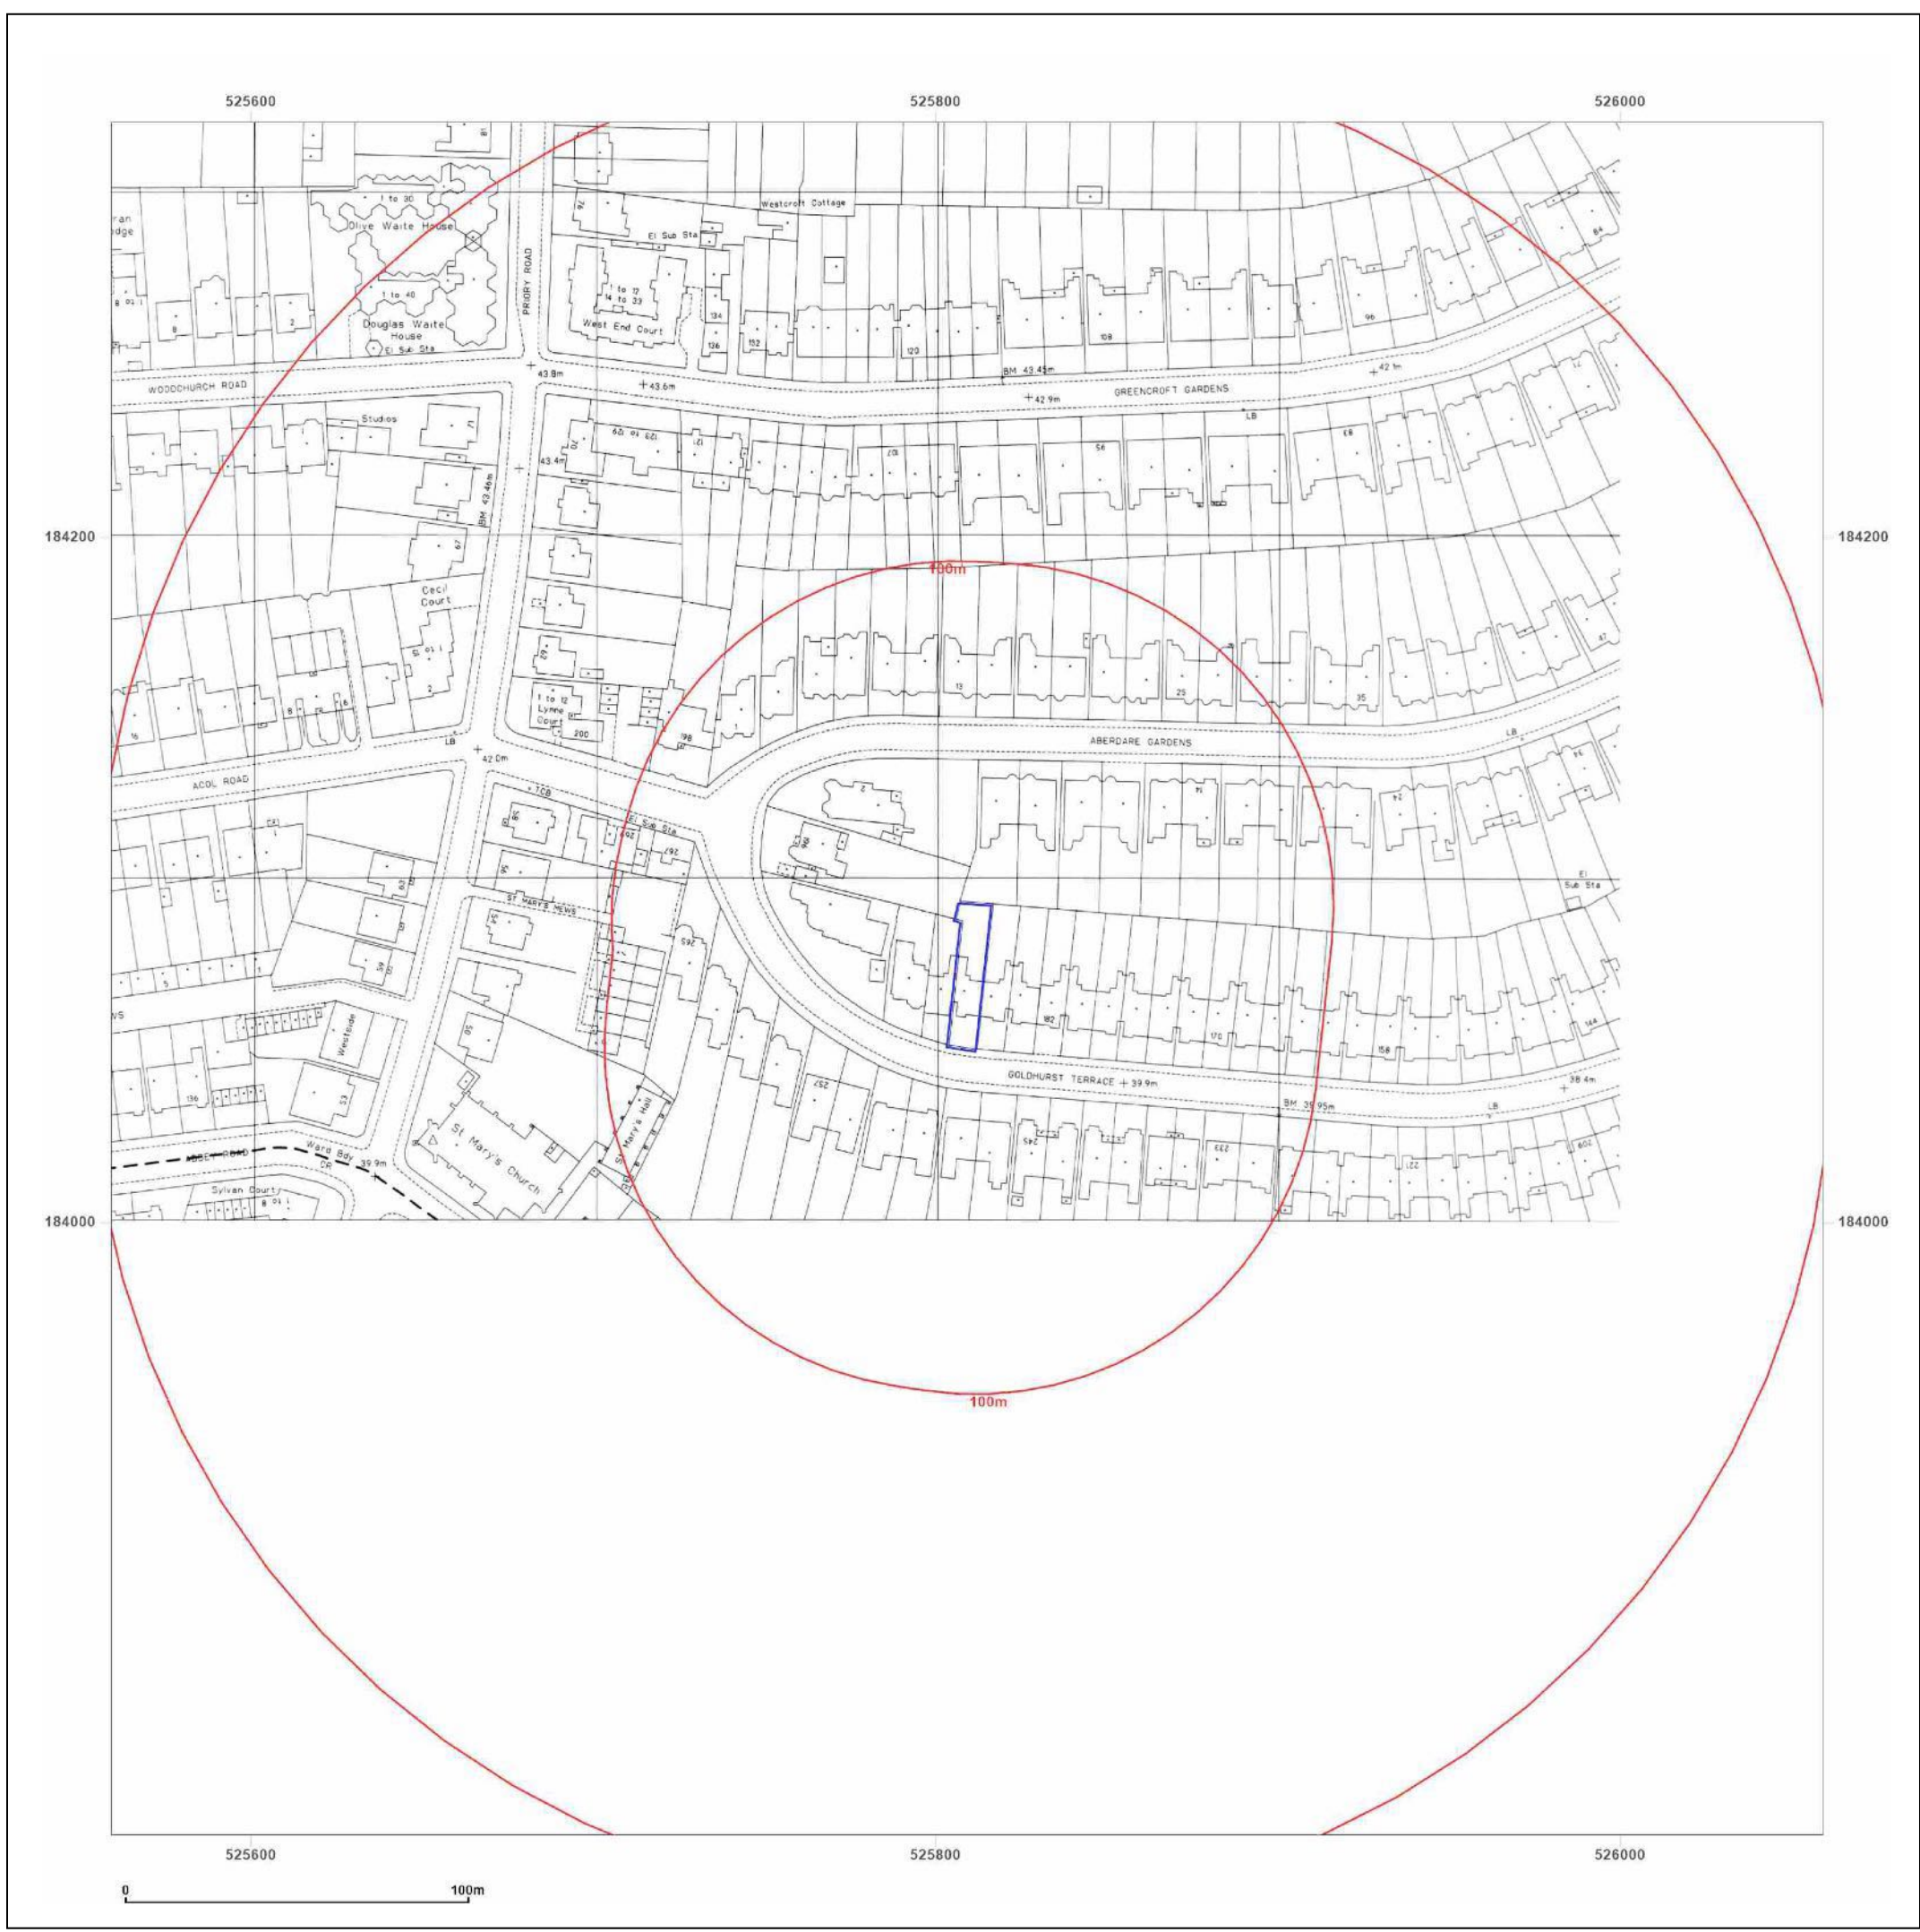

Site Details:

188, GOLDHURST TERRACE,
LONDON, CAMDEN, NW6 3HN

Client Ref: MES/2410/EGC
Report Ref: GS-9KZ-1IP-1VW-LCF
Grid Ref: 525809, 184071

Map Name: National Grid

Map date: 1991

Scale: 1:1,250

Printed at: 1:2,000

Production date: 15 October 2024

Map legend available at:
www.groundsure.com/sites/default/files/groundsure_legend.pdf

Site Details:

188, GOLDHURST TERRACE,
LONDON, CAMDEN, NW6 3HN

Client Ref: MES/2410/EGC
Report Ref: GS-9KZ-1IP-1VW-LCF
Grid Ref: 525809, 184071

Map Name: LandLine
Map date: 2003
Scale: 1:1,250
Printed at: 1:1,250

Powered by
 Produced by
Groundsure Insights
T: 08444 159000
E: info@groundsure.com
W: www.groundsure.com

© Crown copyright and database rights 2024 Ordnance Survey 100035207

Map Name: County Series

Map date: 1873-1874

Scale: 1:10,560

Printed at: 1:10,560

Surveyed 1865
Revised N/A
Edition 1873
Copyright N/A
Levelled N/A

Surveyed 1866
Revised 1874
Edition N/A
Copyright N/A
Levelled N/A