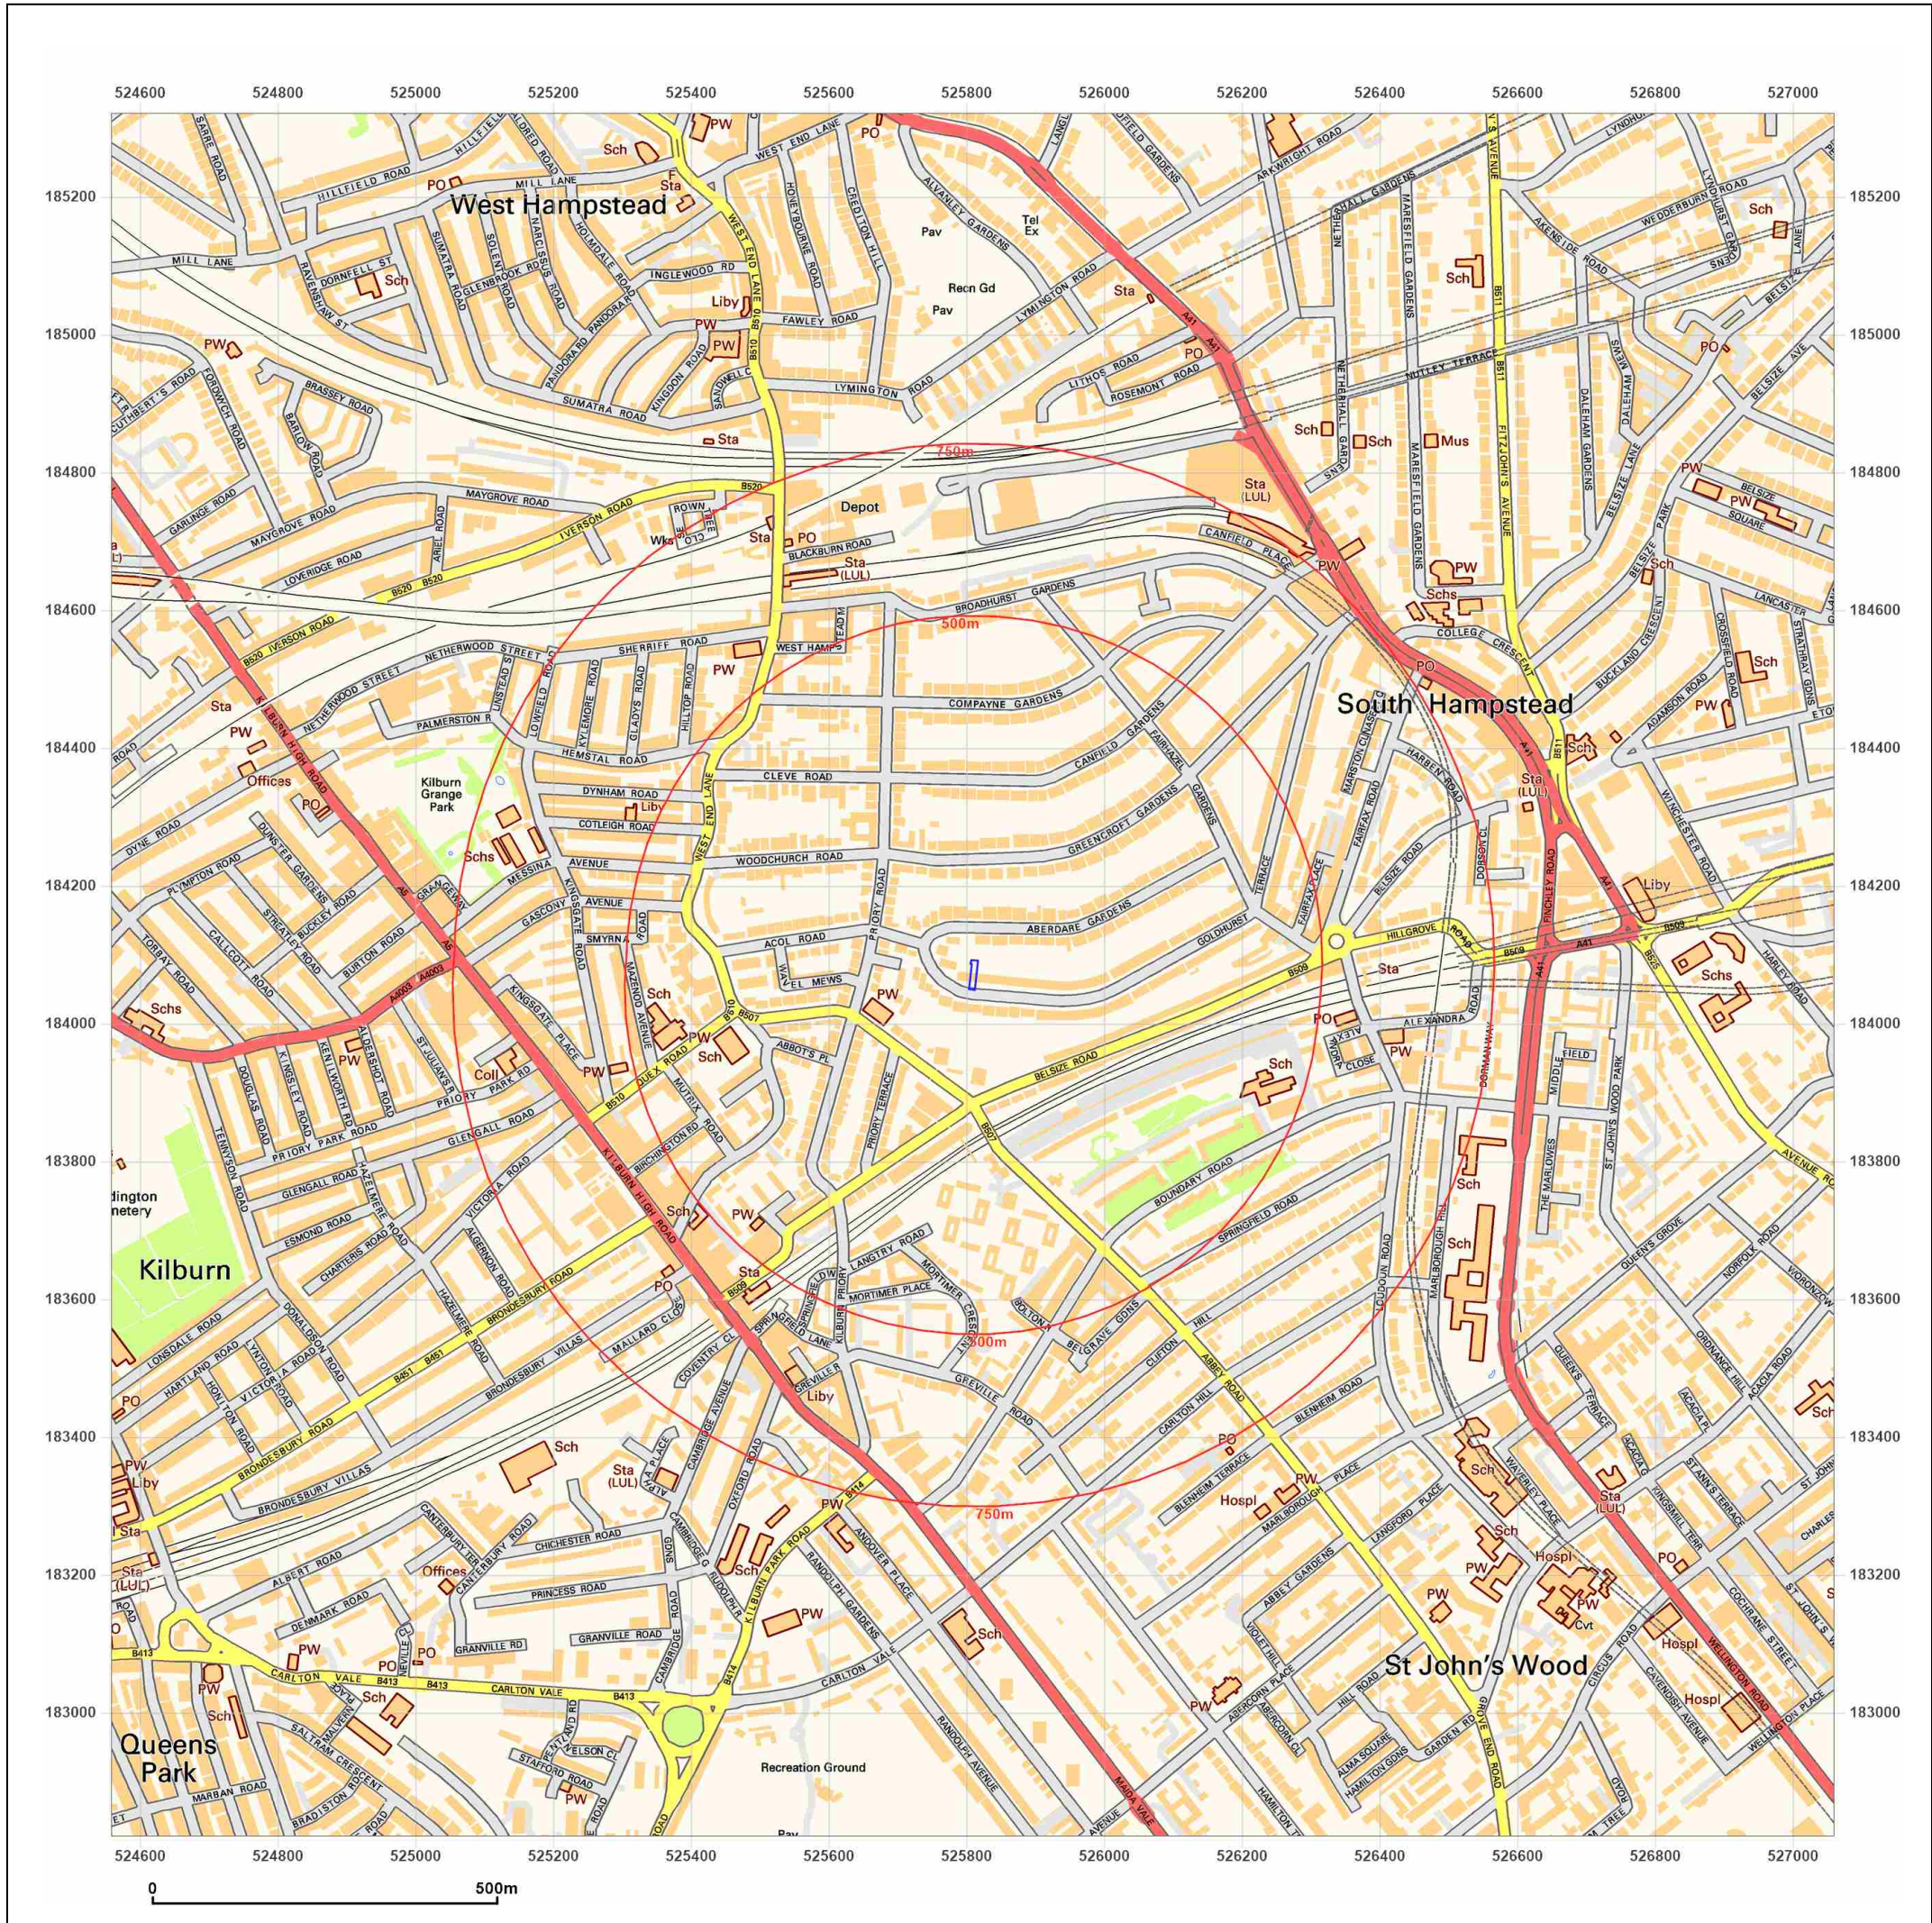

Produced by
Groundsure Insights
T: 08444 159000
E: info@groundsure.com
W: www.groundsure.com

© Crown copyright and database rights 2024 Ordnance Survey 100035207

Production date: 15 October 2024

Map legend available at:
www.groundsure.com/sites/default/files/groundsure_legend.pdf