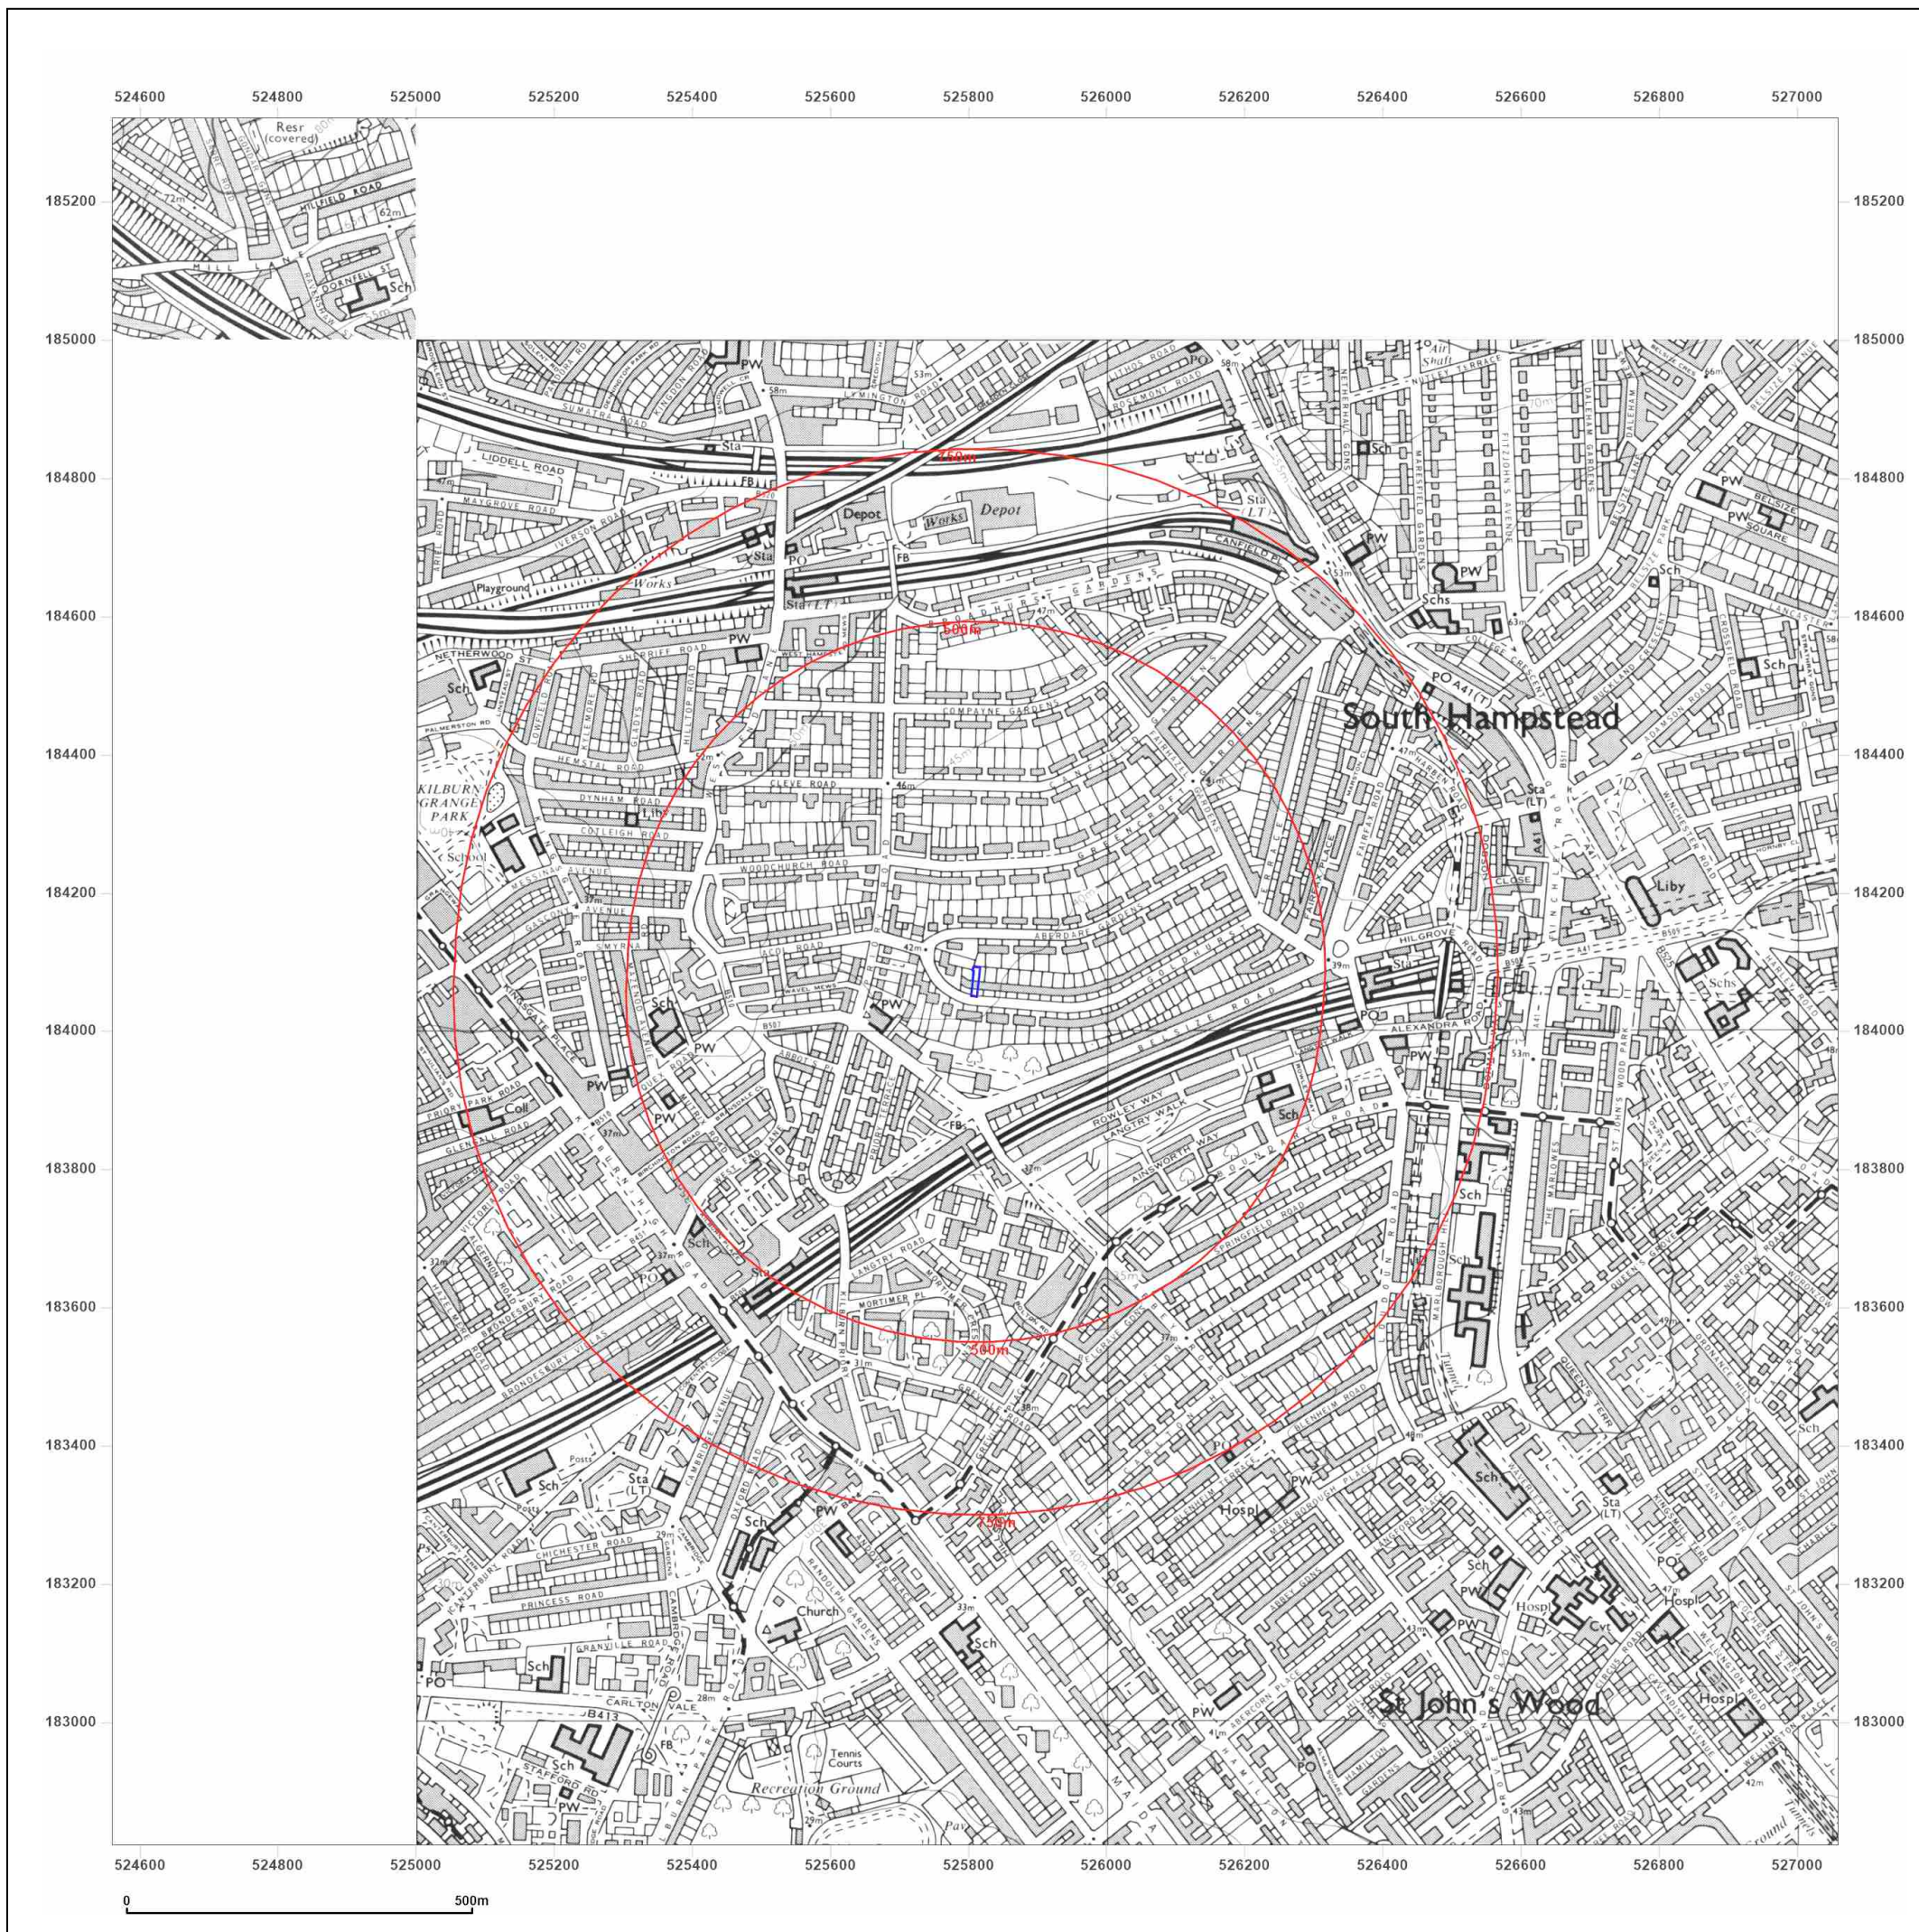

Site Details:

188, GOLDHURST TERRACE,
LONDON, CAMDEN, NW6 3HN

Client Ref: MES/2410/EGC
Report Ref: GS-9KZ-1IP-1VW-LCF
Grid Ref: 525809, 184071

Map Name: National Grid

Map date: 1989-1993

Scale: 1:10,000

Printed at: 1:10,000

Surveyed 1975
Revised 1993
Edition N/A
Copyright N/A
Levelled N/A

Surveyed 1987
Revised 1989
Edition N/A
Copyright N/A
Levelled N/A

Produced by
Groundsure Insights
T: 08444 159000
E: info@groundsure.com
W: www.groundsure.com

© Crown copyright and database rights 2024 Ordnance Survey 100035207

Production date: 15 October 2024

Map legend available at:
www.groundsure.com/sites/default/files/groundsure_legend.pdf