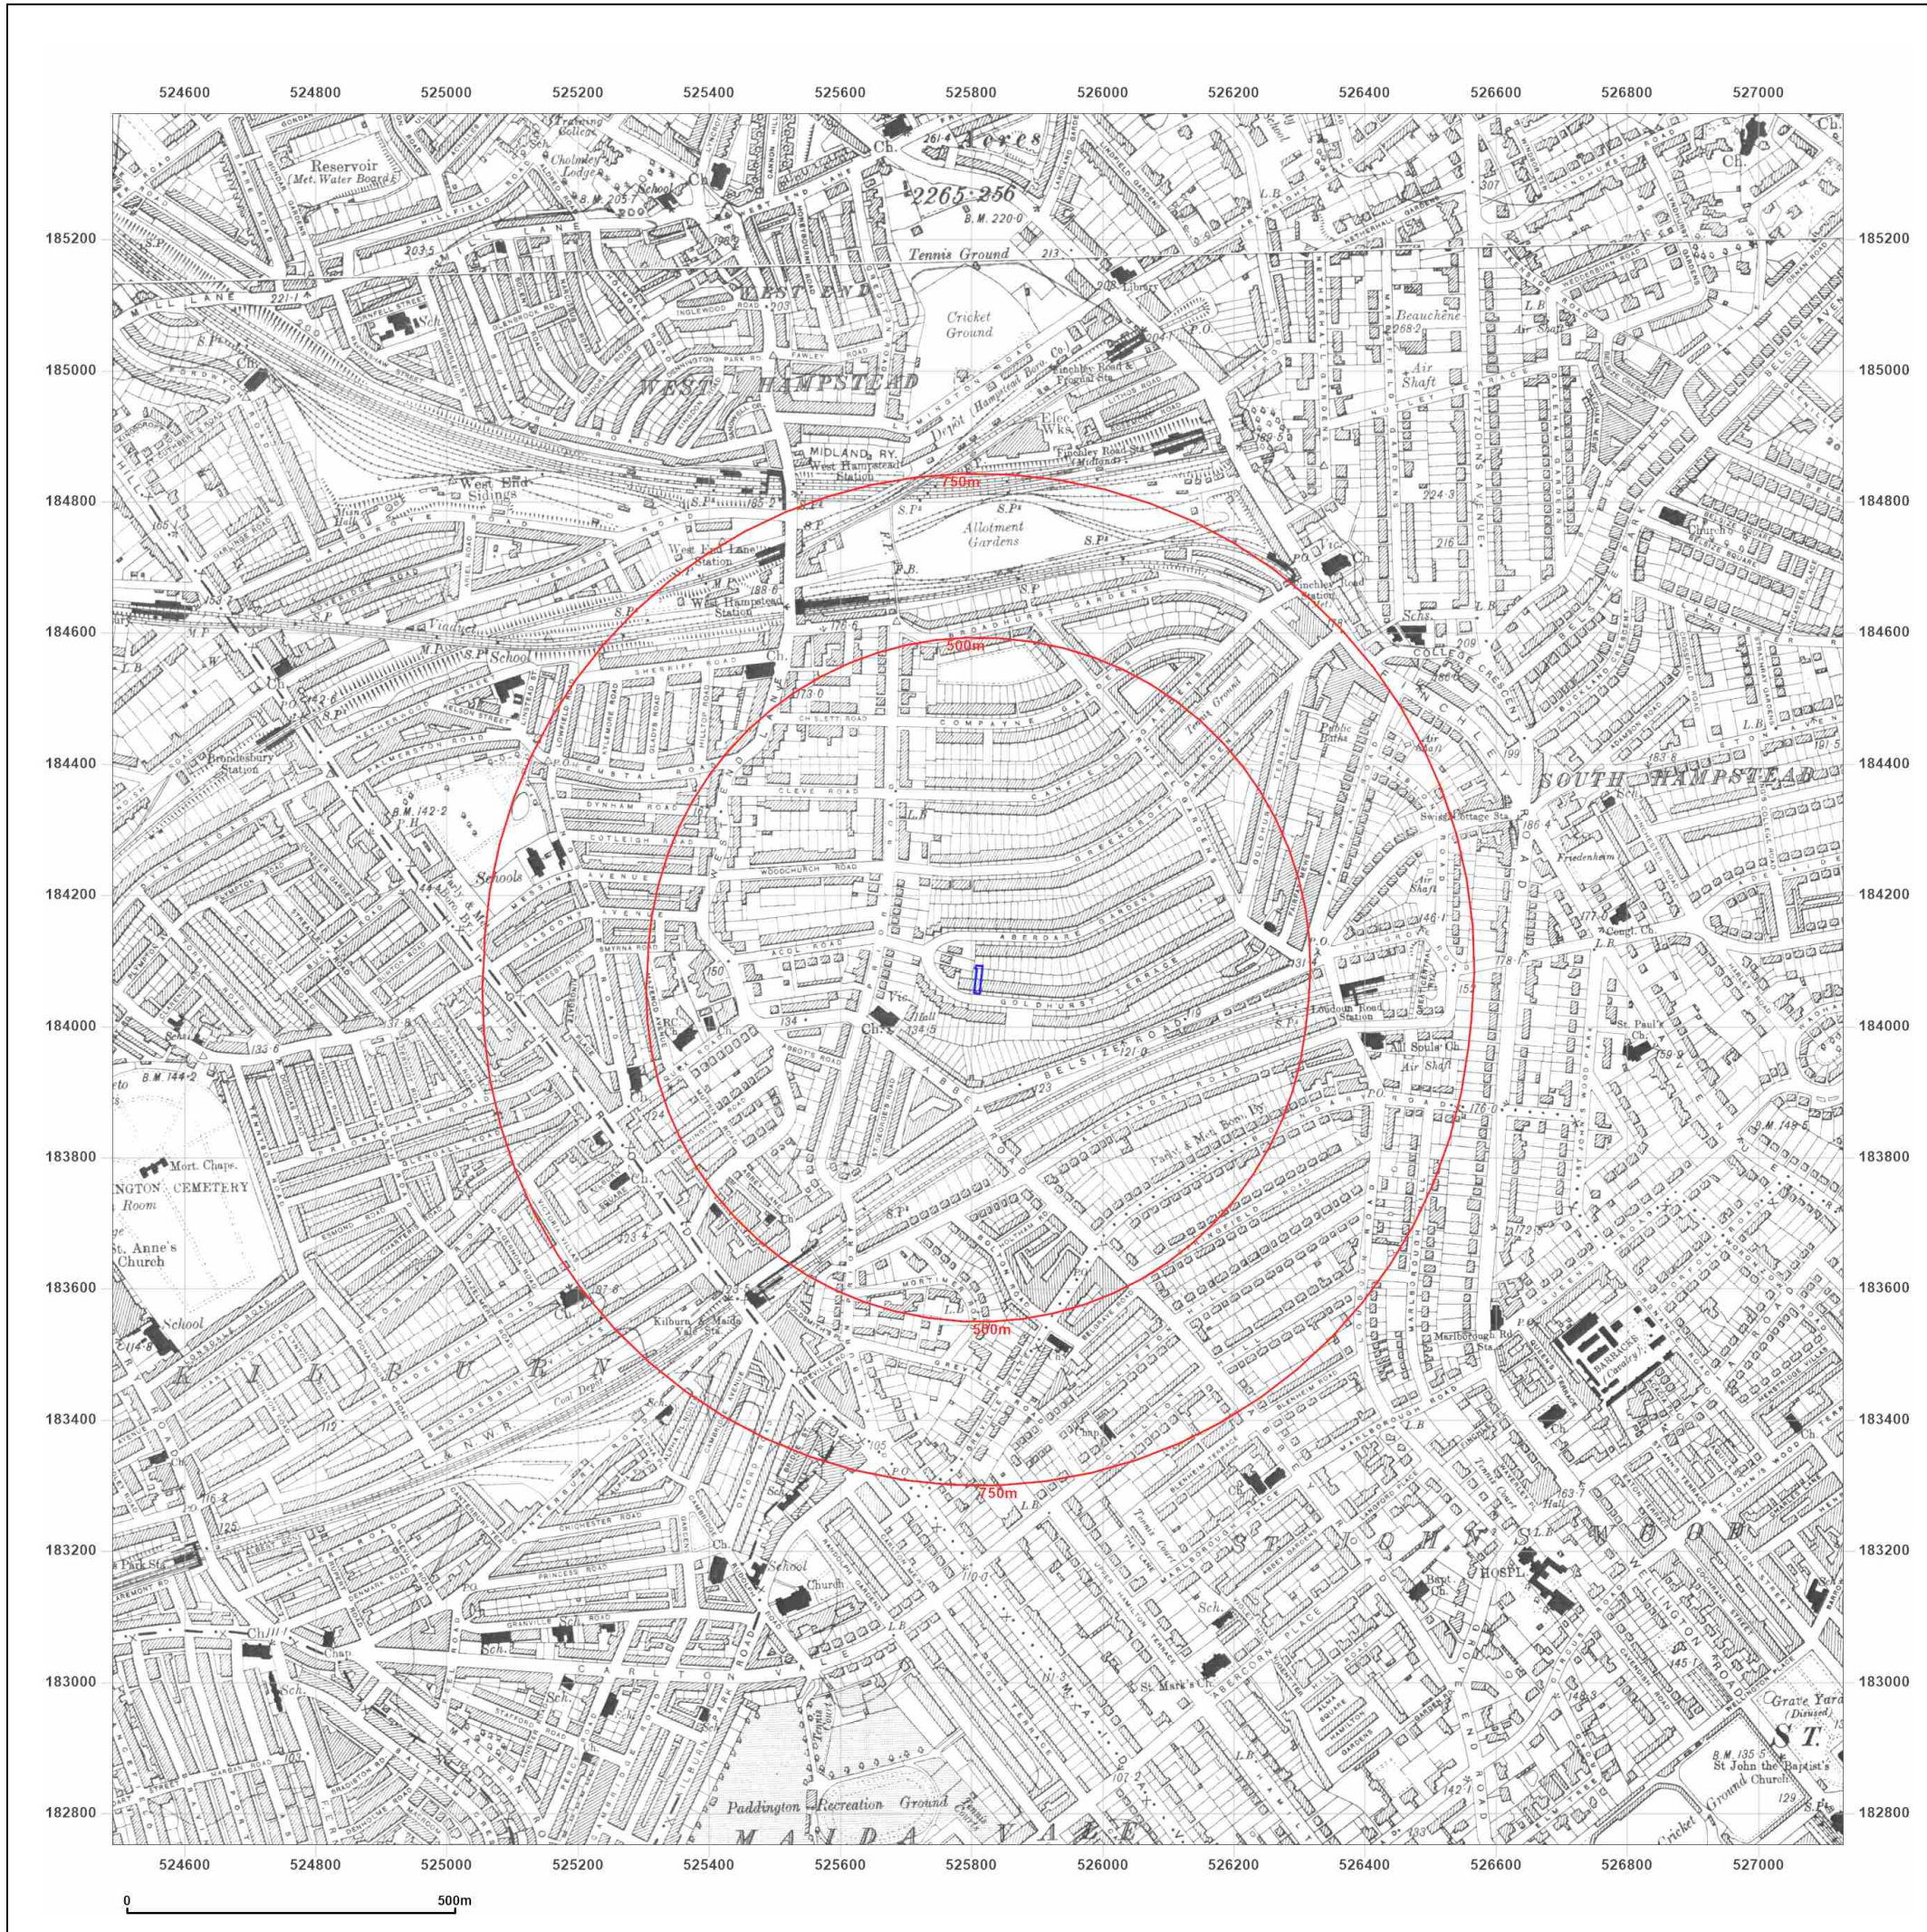

Site Details:

188, GOLDHURST TERRACE,
LONDON, CAMDEN, NW6 3HN

Client Ref: MES/2410/EGC
Report Ref: GS-9KZ-1IP-1VW-LCF
Grid Ref: 525809, 184071

Map Name: County Series

Map date: 1920

Scale: 1:10,560

Printed at: 1:10,560

Surveyed 1865
Revised 1920
Edition N/A
Copyright N/A
Levelled N/A

Surveyed 1865
Revised 1920
Edition N/A
Copyright N/A
Levelled N/A

Produced by
Groundsure Insights
T: 08444 159000
E: info@groundsure.com
W: www.groundsure.com

© Crown copyright and database rights 2024 Ordnance Survey 100035207

Production date: 15 October 2024

Map legend available at:
www.groundsure.com/sites/default/files/groundsure_legend.pdf