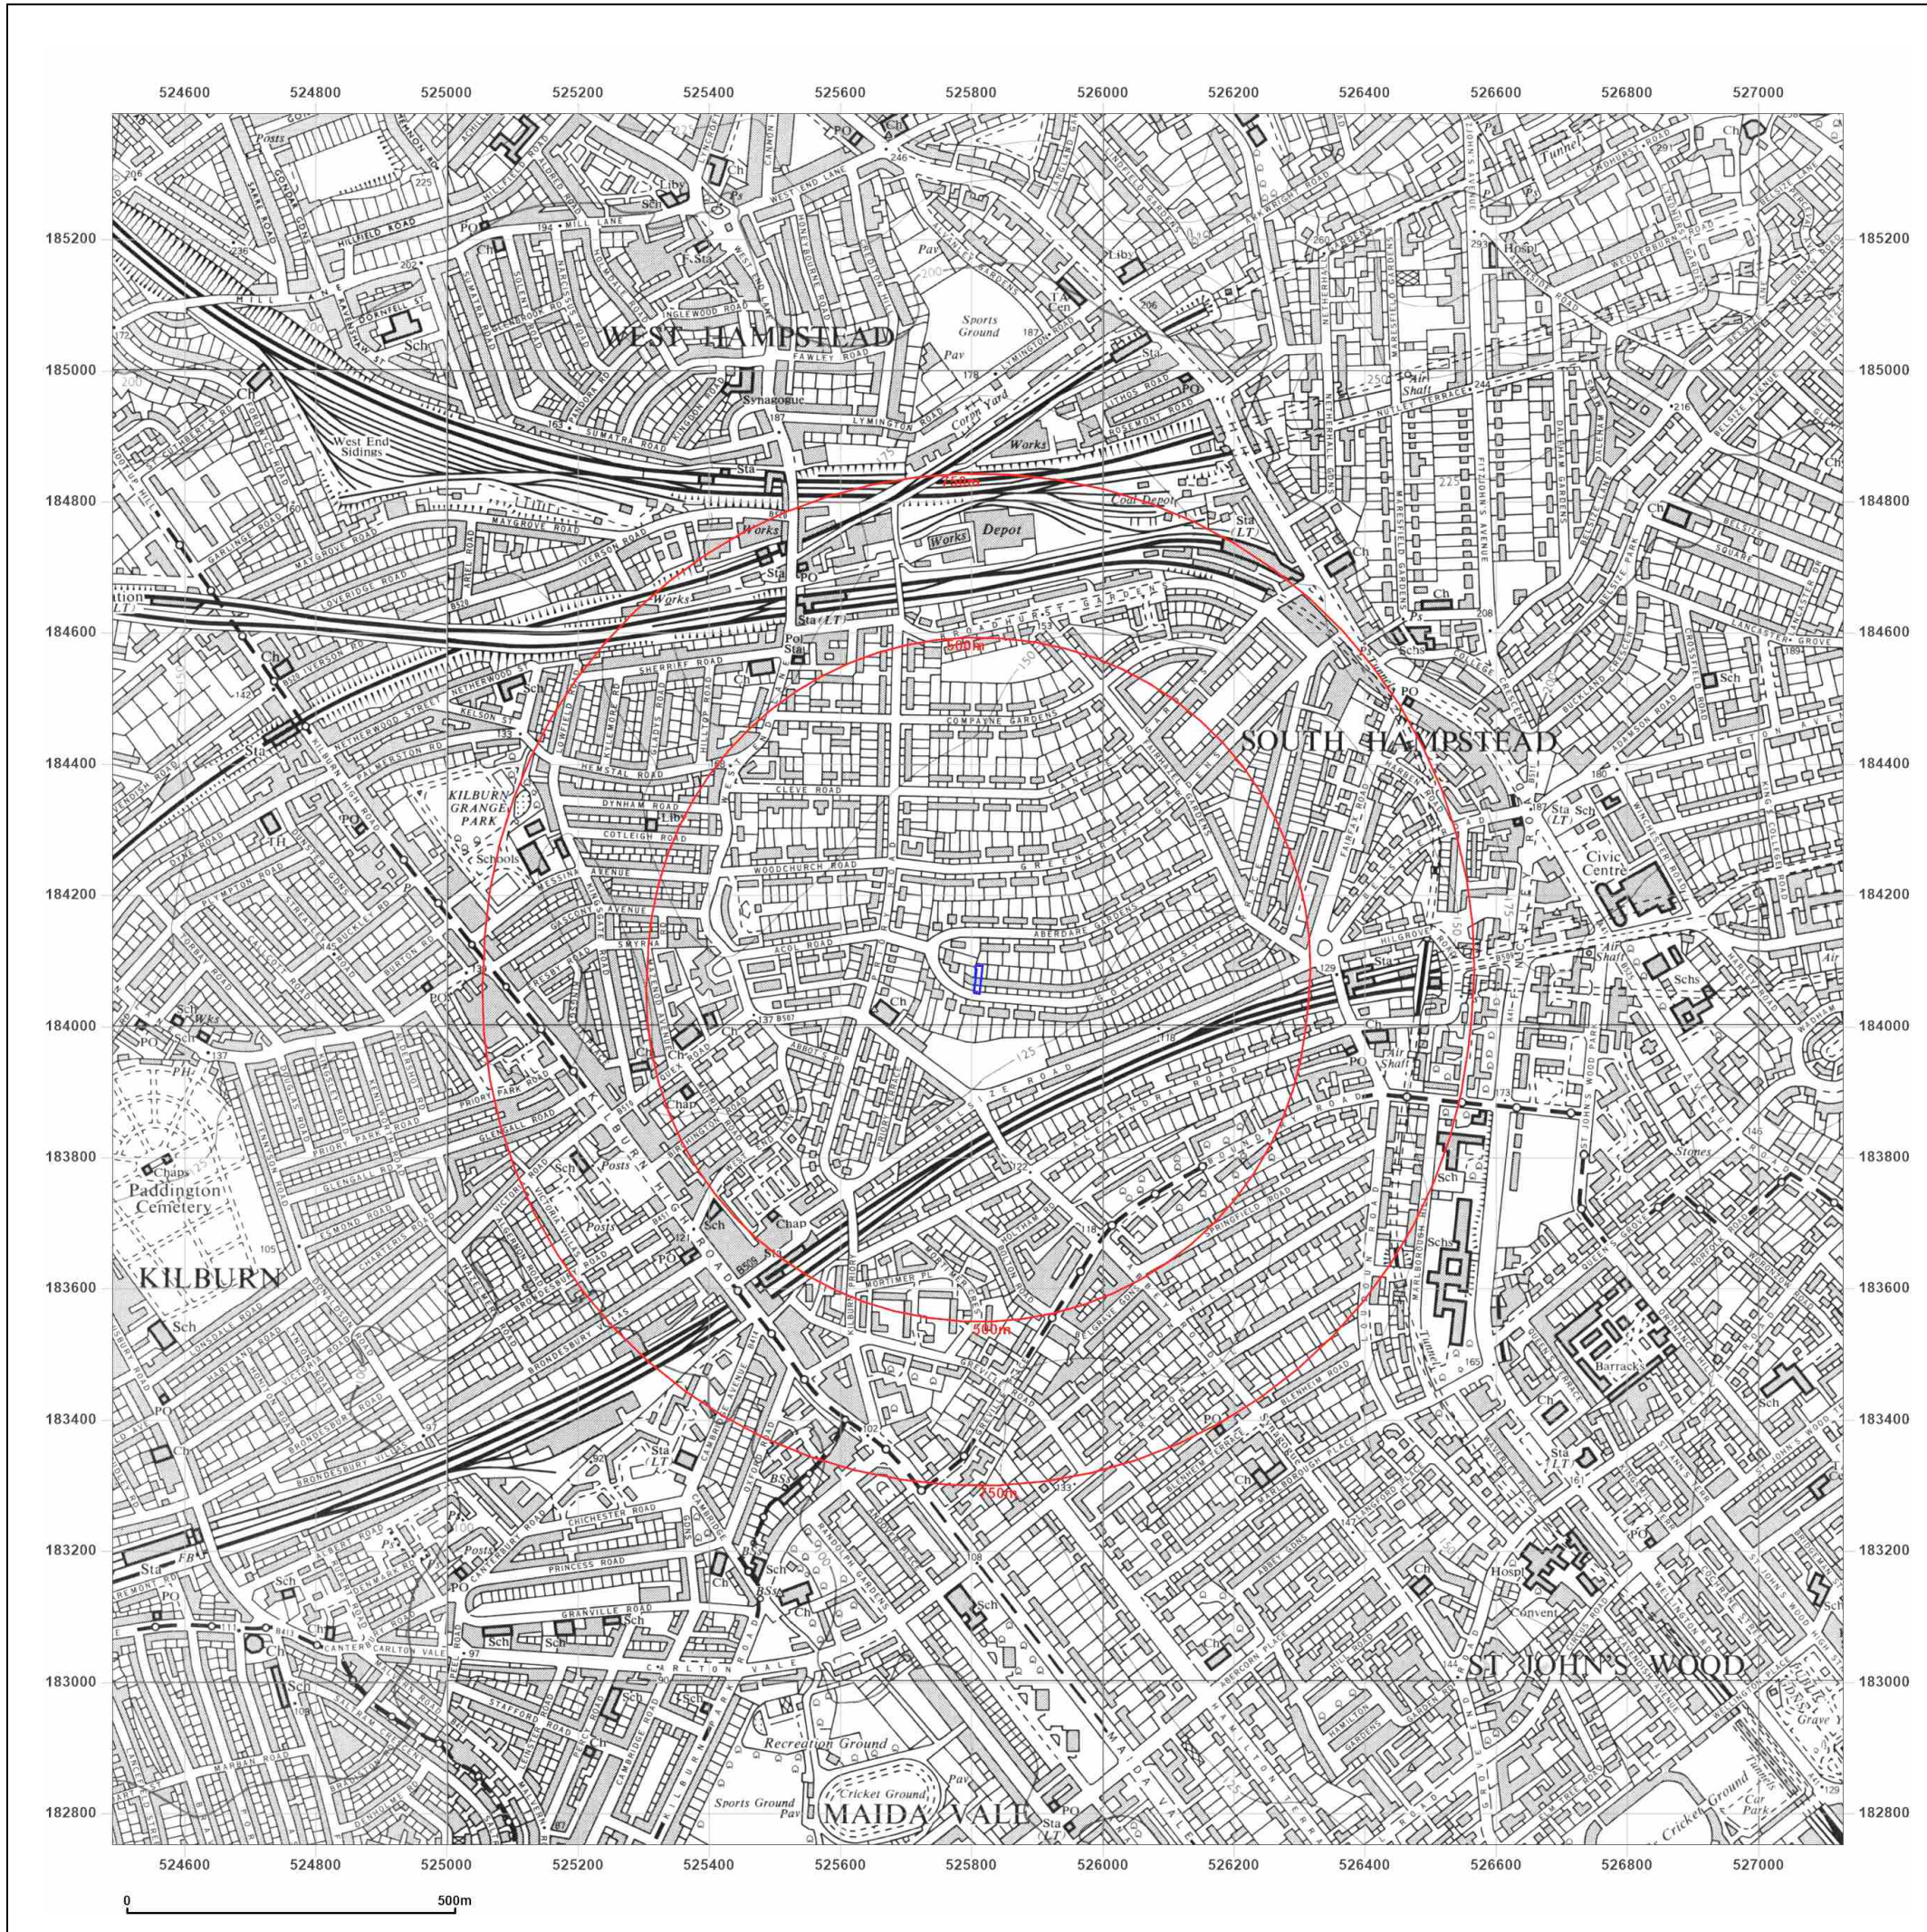

© Crown copyright and database rights 2024 Ordnance Survey 100035207

Production date: 15 October 2024

Map legend available at:
www.groundsure.com/sites/default/files/groundsure_legend.pdf

Site Details:

188, GOLDHURST TERRACE,
LONDON, CAMDEN, NW6 3HN