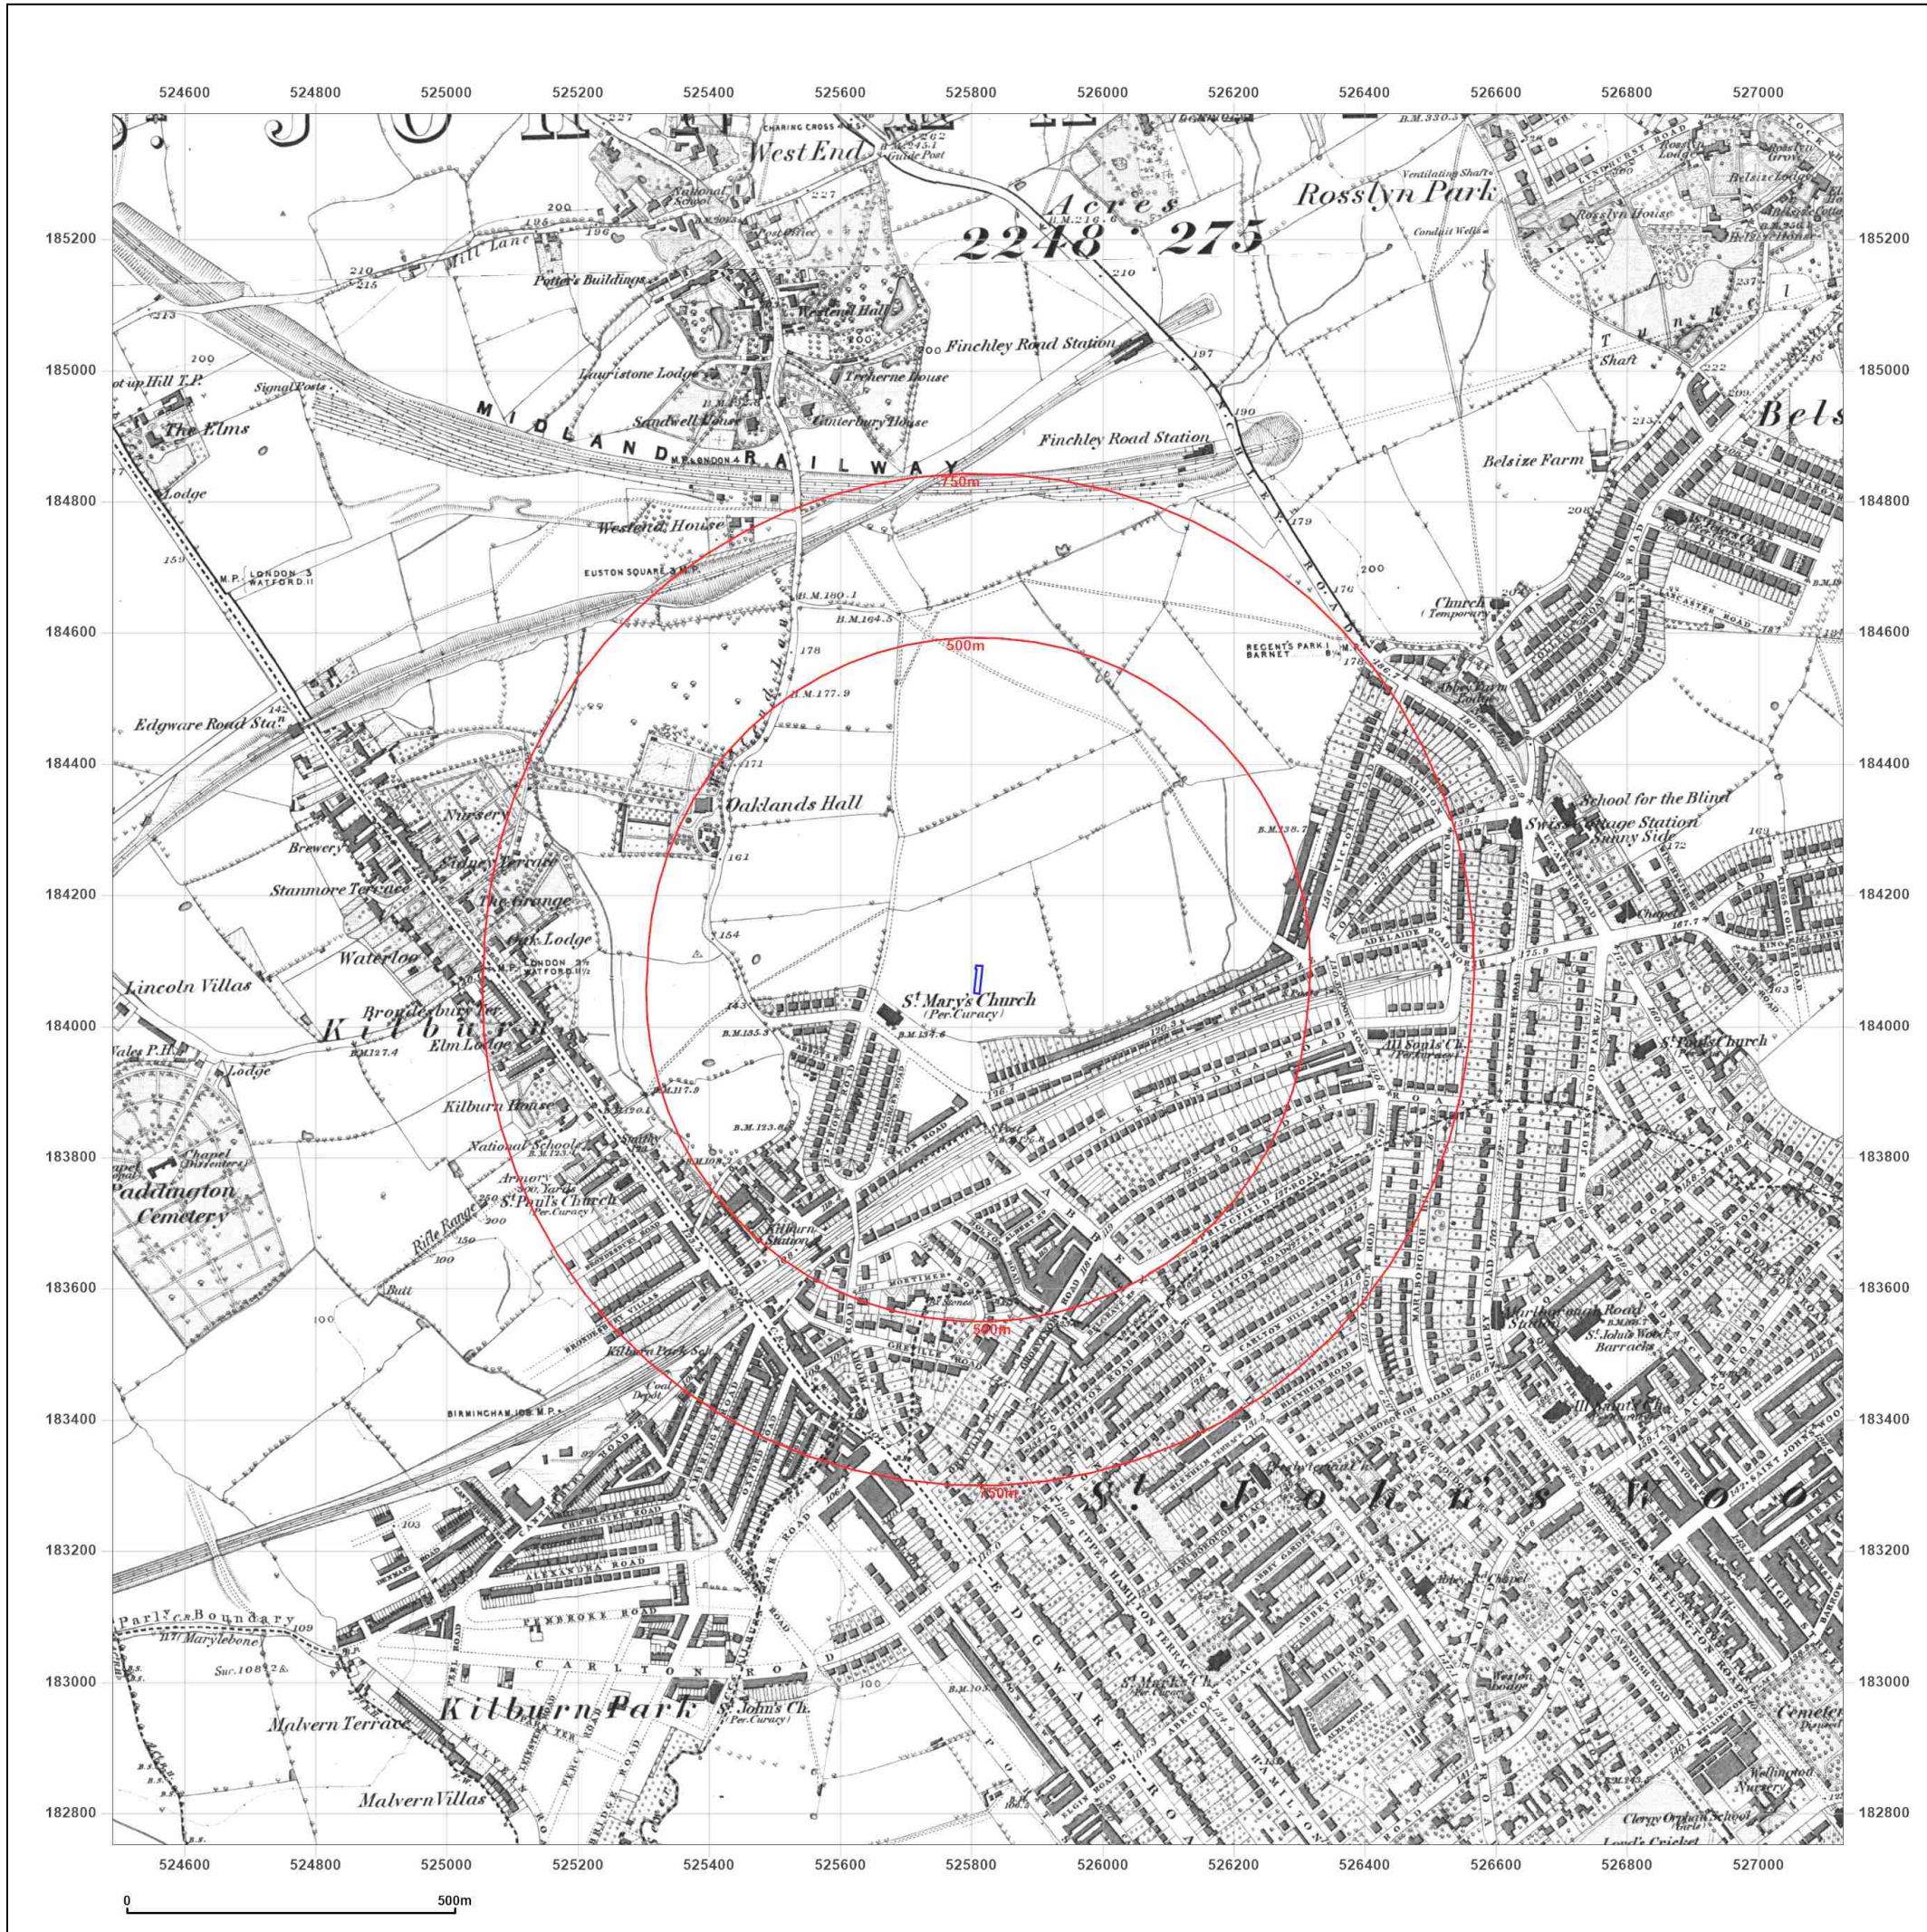

Site Details:

188, GOLDHURST TERRACE,
LONDON, CAMDEN, NW6 3HN

Client Ref: MES/2410/EGC
Report Ref: GS-9KZ-1IP-1VW-LCF
Grid Ref: 525809, 184071

Map Name: County Series

Map date: 1873-1874

Scale: 1:10,560

Printed at: 1:10,560

Surveyed 1865
Revised N/A
Edition 1873
Copyright N/A
Levelled N/A

Surveyed 1866
Revised 1874
Edition N/A
Copyright N/A
Levelled N/A

Produced by
Groundsure Insights
T: 08444 159000
E: info@groundsure.com
W: www.groundsure.com

© Crown copyright and database rights 2024 Ordnance Survey 100035207

Production date: 15 October 2024

Map legend available at:
www.groundsure.com/sites/default/files/groundsure_legend.pdf