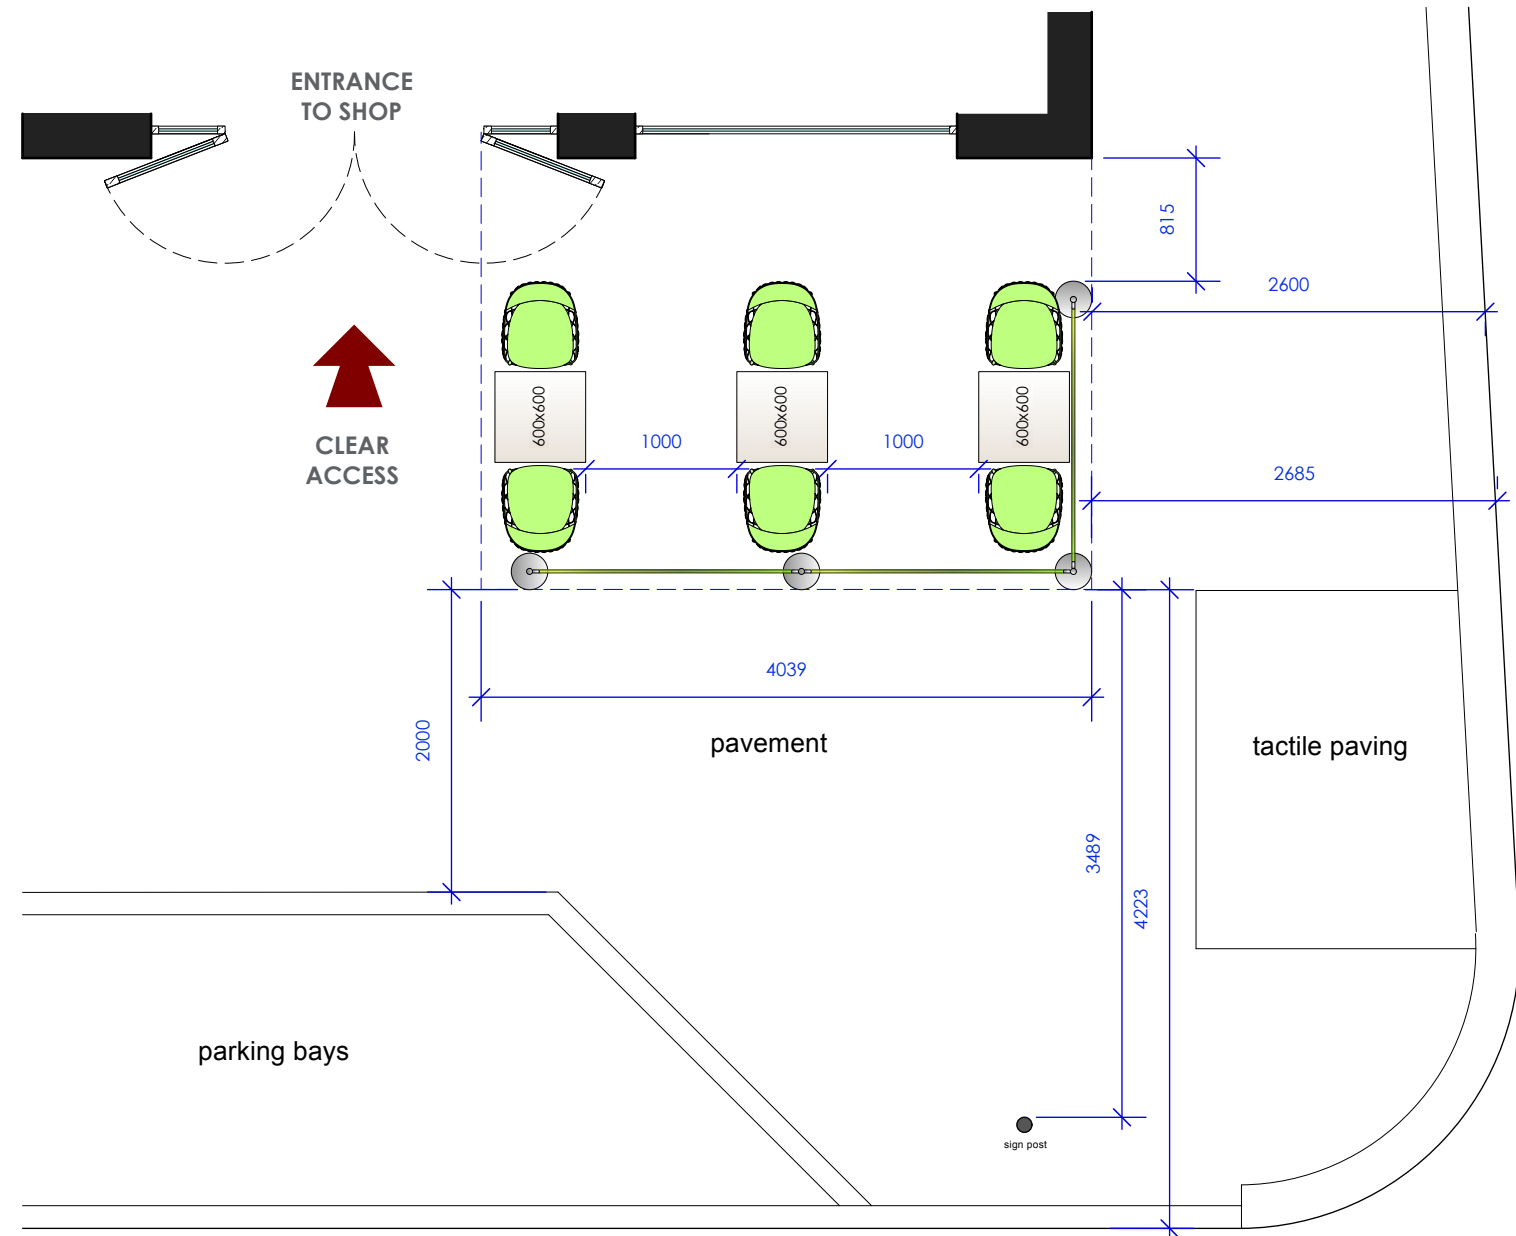

TOTAL EXTERNAL COVERS: 06no.

EXTERNAL FURNITURE:

ETOILE ARCHIRIVOLTO CHAIR - 06no.
Exterior Grade Polypropylene chair
by: Green
Colour - Green
510w 575d 840h

SURFSIDE SQUARE TABLE - 03no.
Colour - White & Aluminum
600w 600d 780h

FABRIC BARRIER 1600mm- 03no.
with Wasabi branding
W: 1600mm c/c posts
H: 980mm (pole Height)
Exterior Weightend Barricade
Pvc Mesh Banner

NOTE:
loose tables & chairs + branded seating
barriers
to be brought inside outside of trading
hours

FOR APPROVAL

PROJECT

wasabi

LOCATION

**3 BERNARD ST, BLOOMSBURY,
LONDON, WC1N 1LJ**

TITLE

PROPOSED EXTERNAL SEATING

DRAWING No.

1687.8-WAS-01

REVISION	DATE DRAWN	SCALE @ A3
A	17.03.21	1:50

Copyright One Red Wall Ltd
Claremont House, 22-24 Claremont Rd, Surbiton,
Surrey, KT6 4GU,
tel: 020 83993237
www.oneredwall.com

oneredwall

PROPOSED EXTERNAL SEATING PLAN
1:50