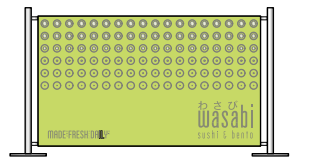

EXTERNAL SEATING BARRIER ELEVATION

FOR APPROVAL

PROJECT

wasabi

LOCATION

**3 BERNARD ST, BLOOMSBURY,
LONDON, WC1N 1LJ**

TITLE

PROPOSED EXTERNAL SEATING

DRAWING No.

1687.8-WAS-01

REVISION	DATE DRAWN	SCALE @ A3
A	17.03.21	1:50

Copyright One Red Wall Ltd
Claremont House, 22-24 Claremont Rd, Surbiton,
Surrey, KT6 4GU,
tel: 020 83993237
www.oneredwall.com

oneredwall

PROPOSED EXTERNAL SEATING PLAN
1:50