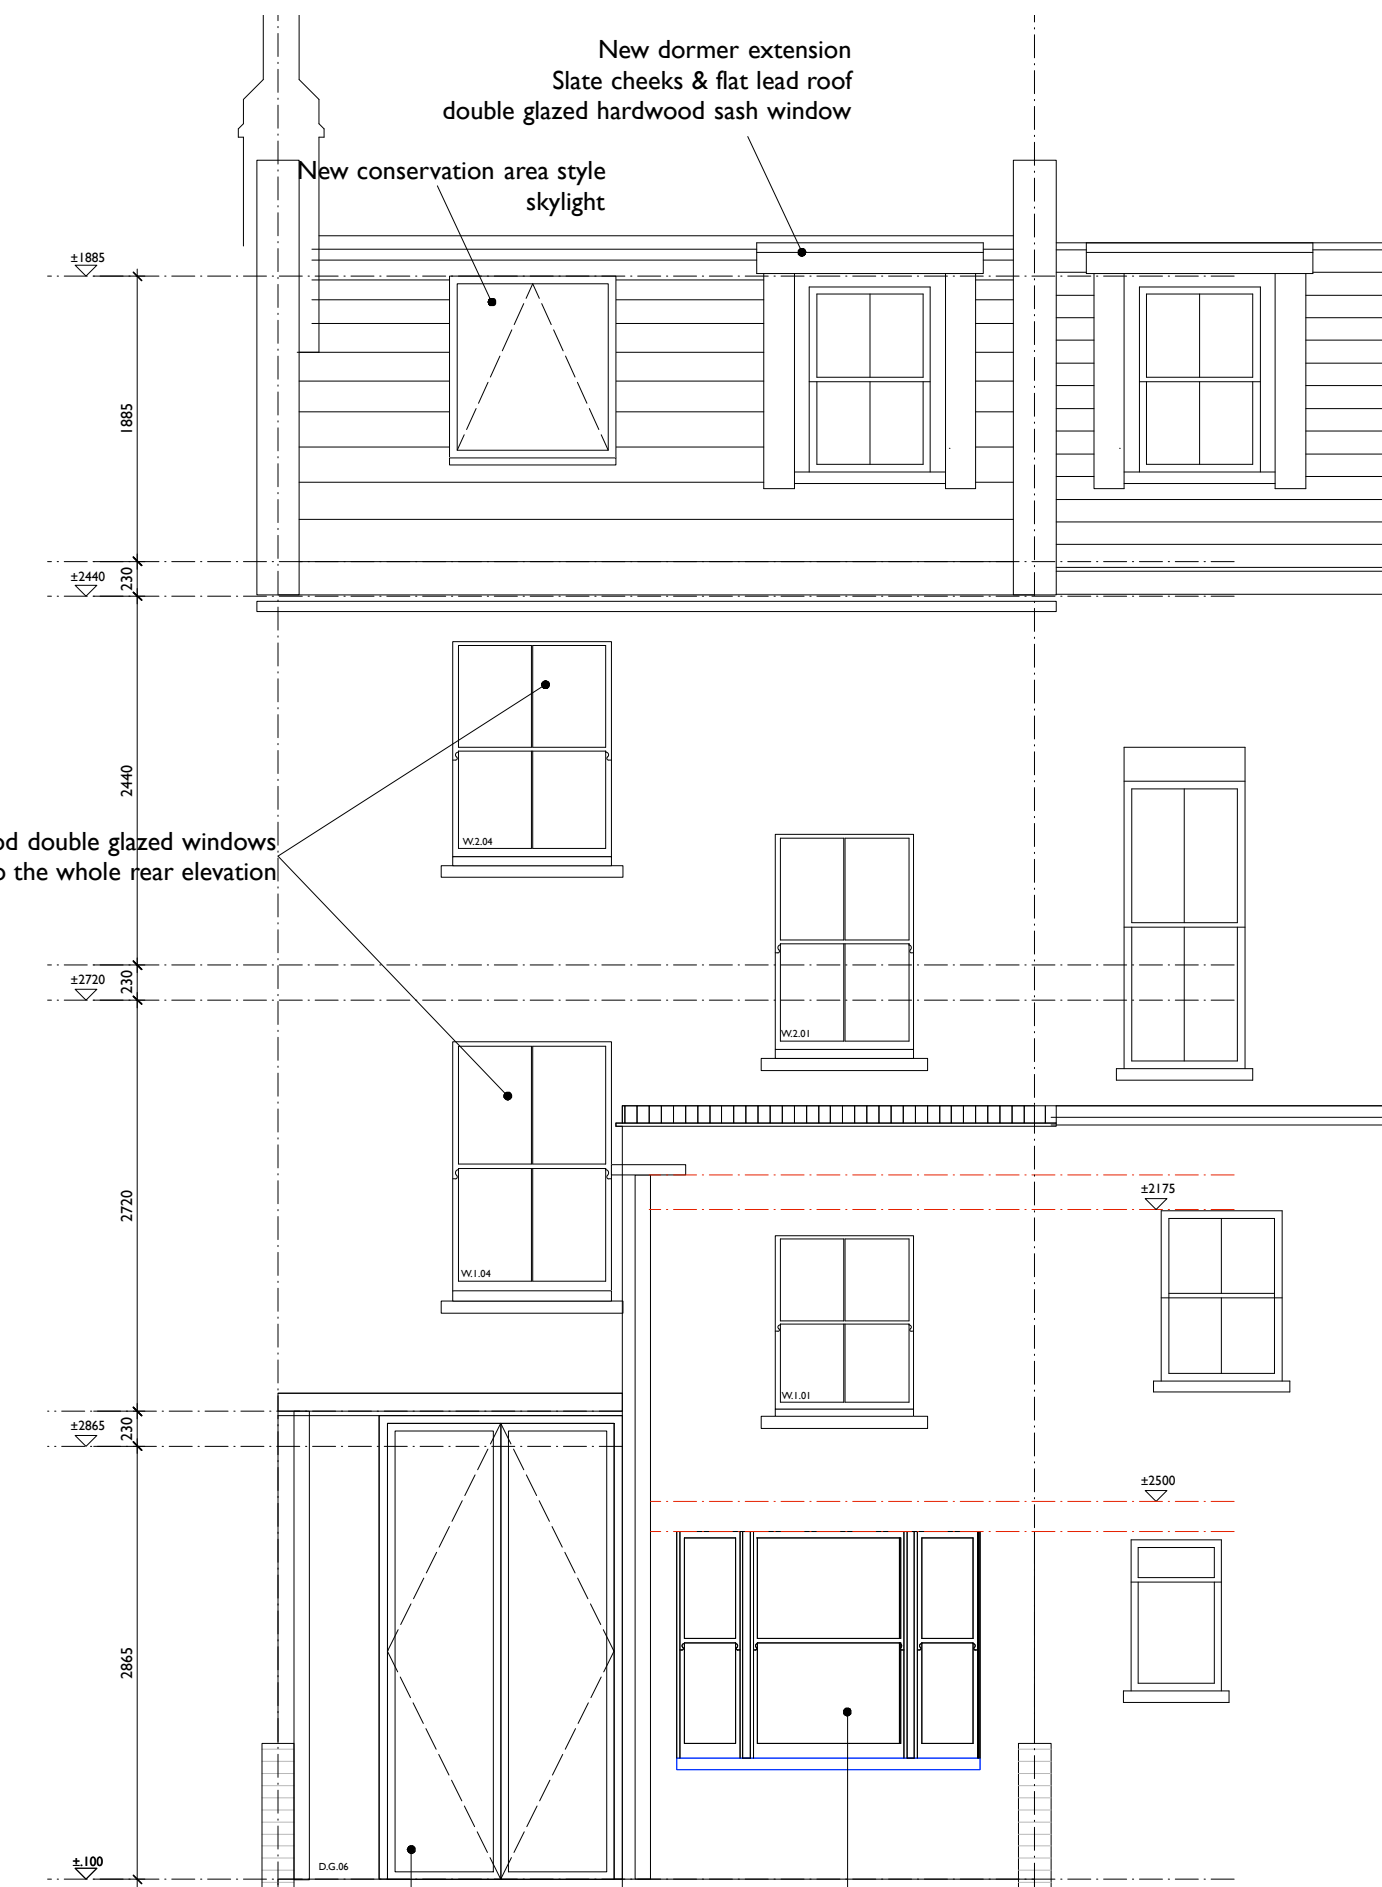

Front Elevation

Rear Elevation

MARTINS CAMISULI Unit 1, 2A Oakford Road, London NW5 1AH Tel 020 7267 86 22

JOB TITLE: 43 Twisden Rd
DRWG TITLE: Proposed Front & Rear Elevations
DRWG NO: MC/237(02)_08
SCALE: 1.50 @ A3
DATE: Oct 2024

REVISION:

| | |
|---|---|
| 2 | 1 |
|---|---|

ALL DIMENSIONS INDICATED ON THIS DRAWING ARE SUBJECT TO ALTERATIONS ONCE ON SITE. CONFIRM ALL DIMENSION ON SITE PRIOR TO ORDERING AND CONSTRUCTION