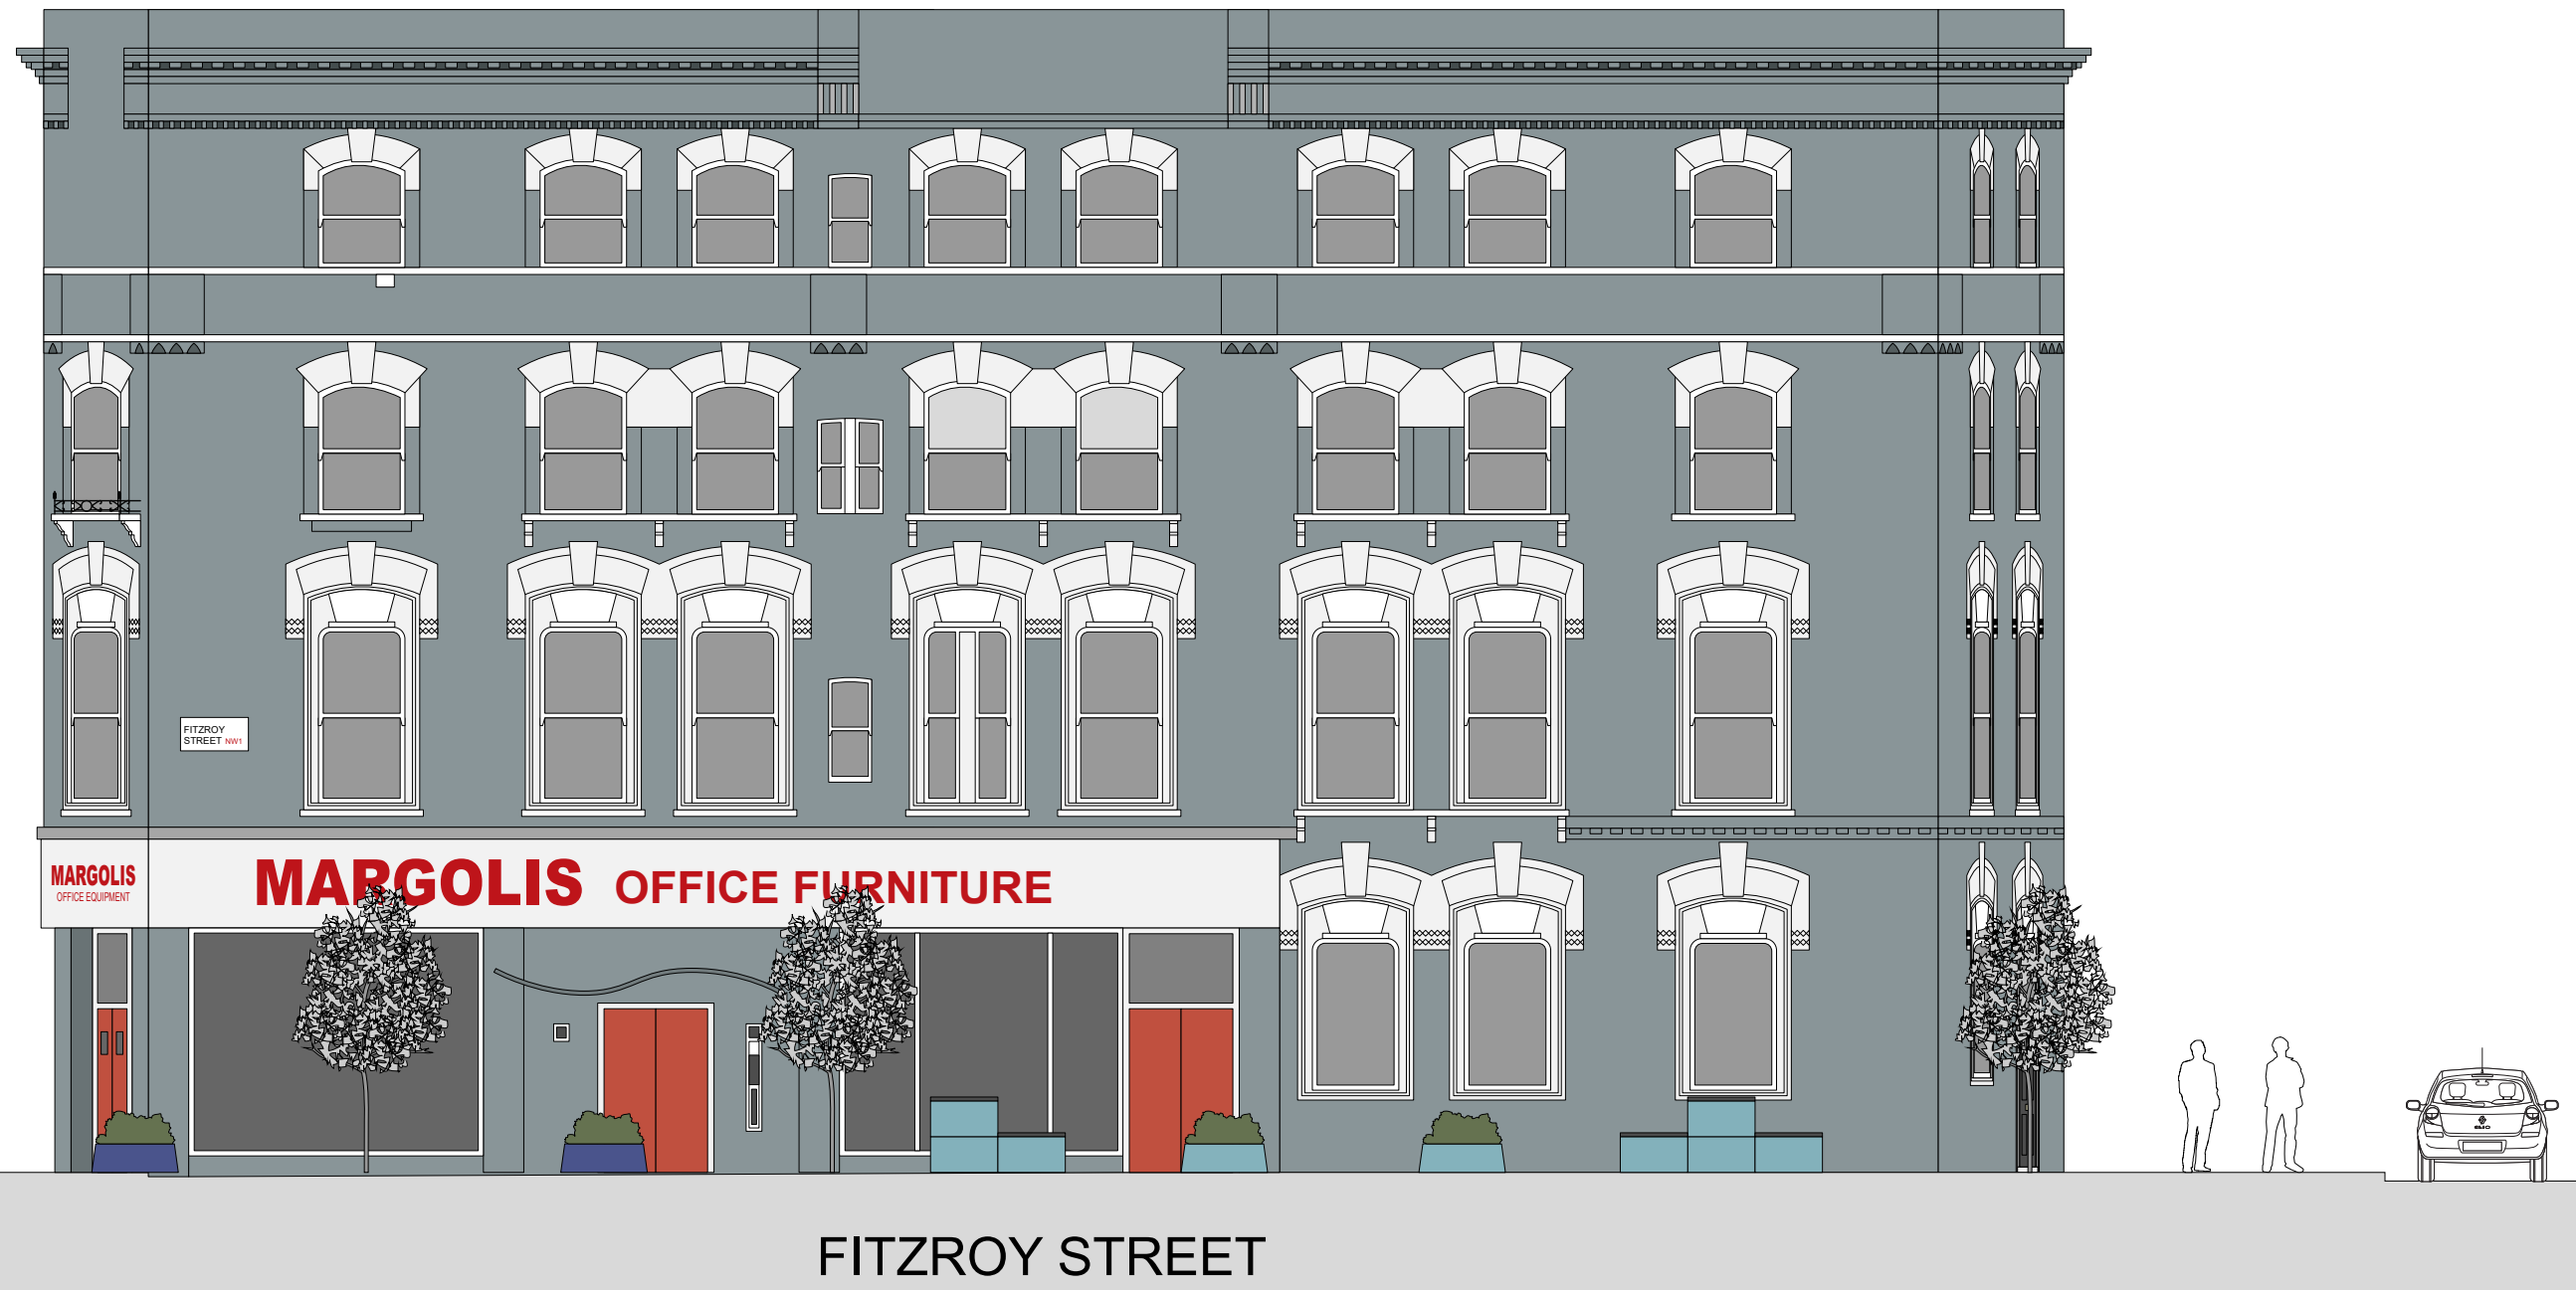

EXISTING WEST ELEVATION

EUSTON ROAD

FITZROY STREET

Site:

341 Euston Road, London NW1 3AD

Title:

Existing West Elevation

Date:

03/12/2024

Dwg. No:

PY4741/004

Rev:

C

Scale: 1:100@A3