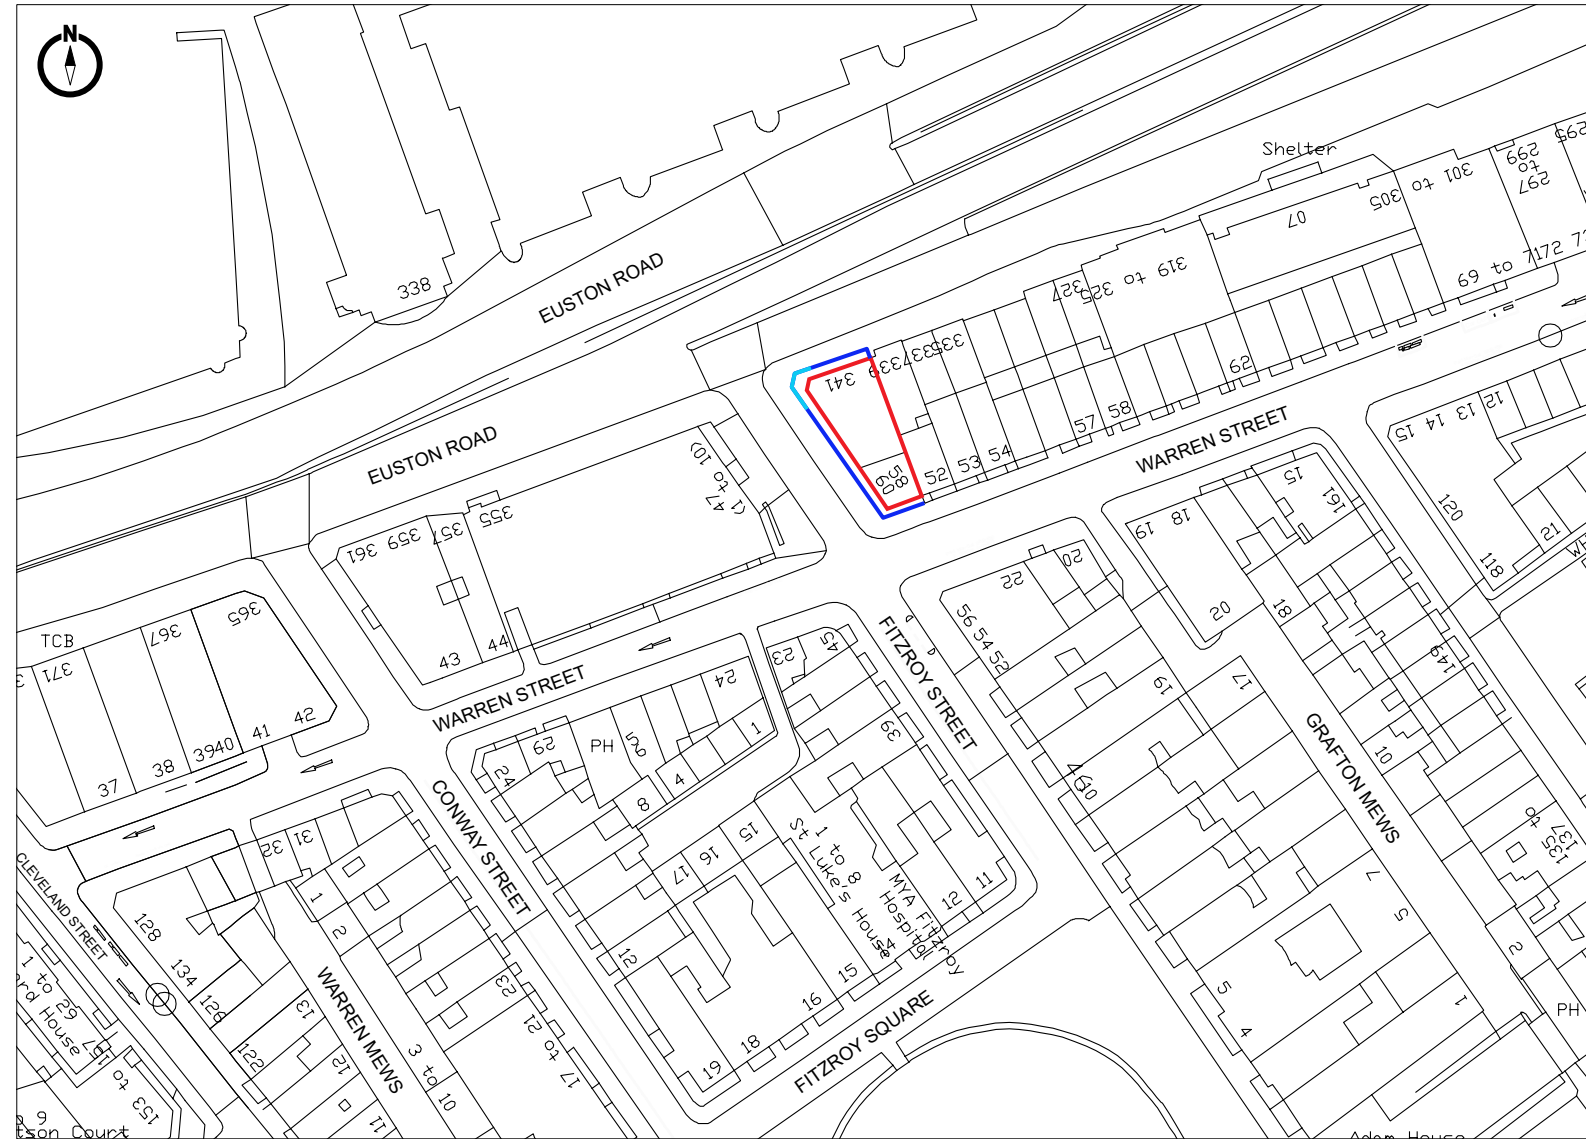

# LOCATION PLAN

- Scaffold Shroud
- Advertising Area
- Site Location

Site:

341 Euston Road, London NW1 3AD

Title:

Location Plan

Date:

03/12/2024

Dwg. No:

PY4741/001

Rev:

C

Scale: 1:1250@A3