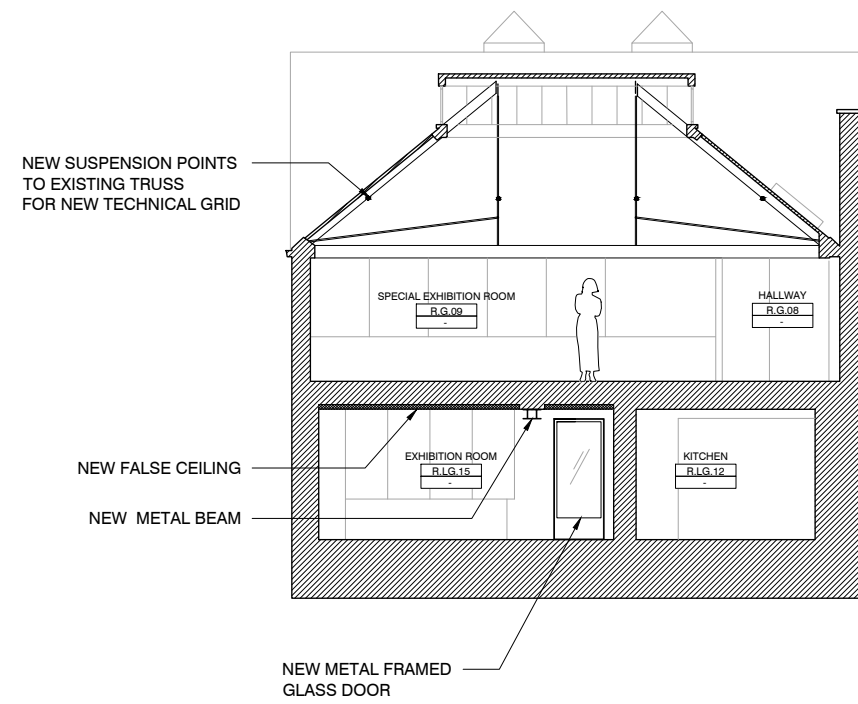

SECTION E-E

01 PROPOSED SECTION D-D & E-E

SCALE: 1/125 (A3)

YDP

BEAU LIMITED
3/F, 3 YU CHA STREET,
PRINCE EDWARD - HONG KONG
HELLO@BEAU.HK

LEGEND

REV	DATE	DESCRIPTION

PROJECT NUMBER:
2405

PROJECT NAME:
YDP

PROJECT ADDRESS:
19 BEDFORD SQUARE, LONDON WC1B 3HH

DRAWING NAME:
PROPOSED SECTION D-D & E-E

STATUS:
DESIGN SUBMISSION

DRAWING NUMBER:

B-230-04