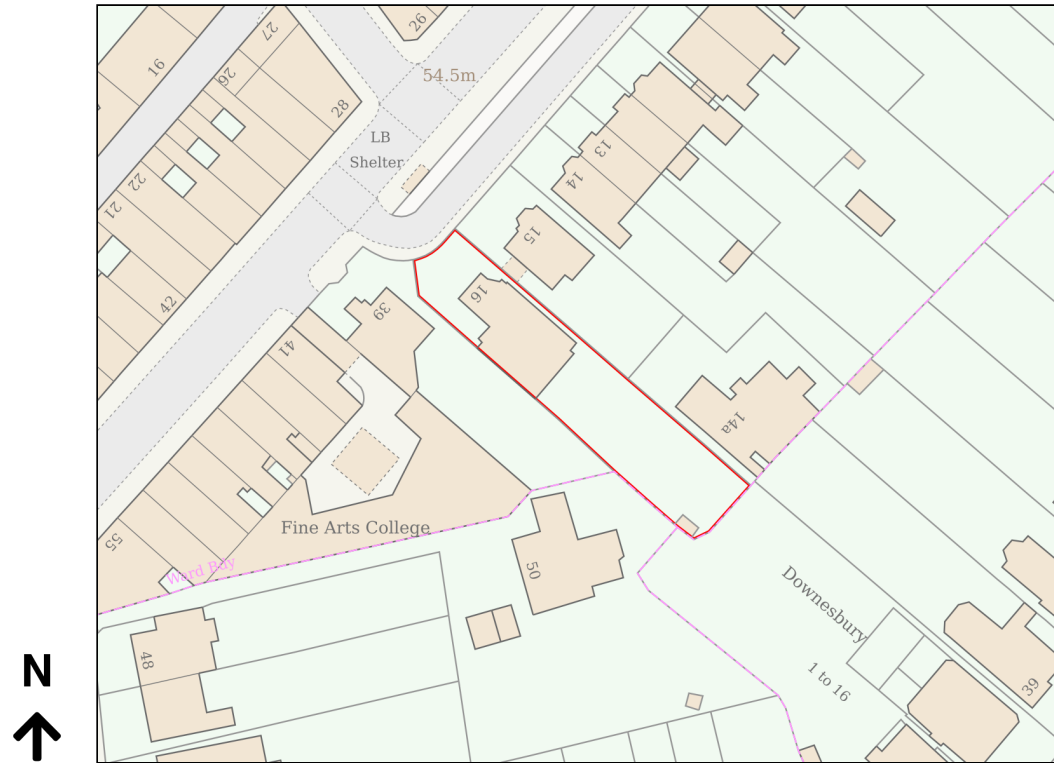

Location Plan

Site Address: 16, Chalcot Gardens, London, NW3 4YB

Date Produced: 06-Dec-2024

Scale: 1:1250 @A4

Planning Portal Reference: PP-13621524v1