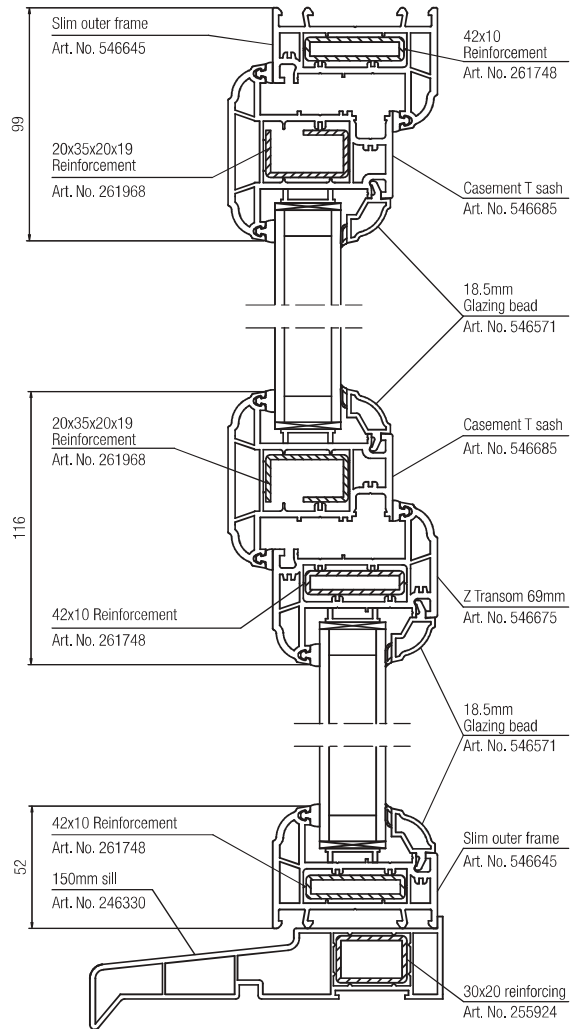

70mm Casement window - S706
Internally beaded chamfered sash

70mm Casement window - REHAU Edge
Internally beaded sculptured sash

SECTION OF WINDOW A & B

DETAILED DRAWINGS ARE AVAILABLE ON REQUEST