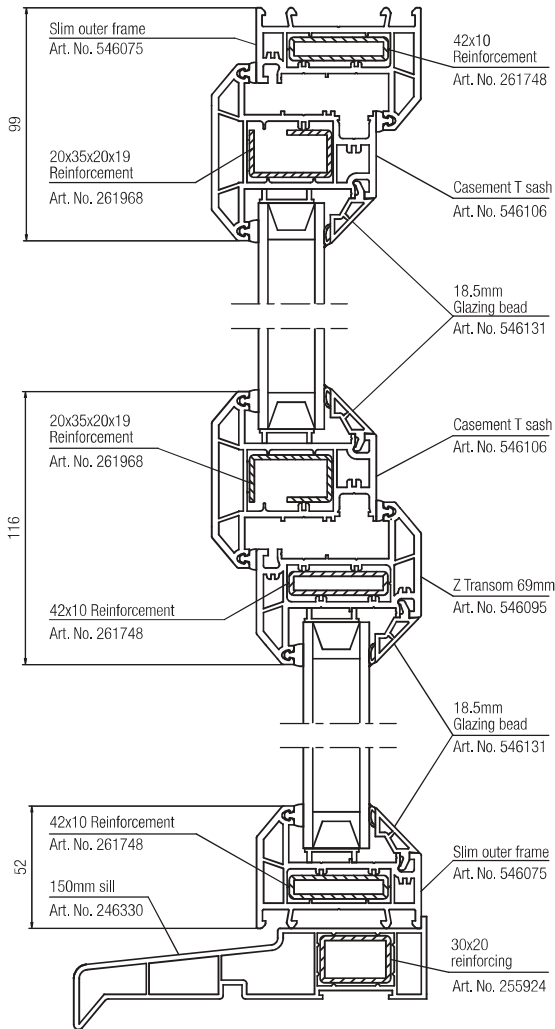

70mm Casement window - S706
Internally beaded chamfered sash

70mm Casement window - REHAU Edge
Internally beaded sculptured sash

SECTION OF WINDOW A & B

DETAILED DRAWINGS ARE AVAILABLE ON REQUEST