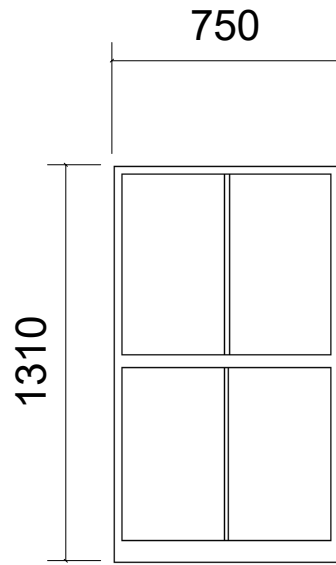

WINDOW A

WINDOW B

SASH
WINDOW
SECTION

WINDOW PLAN

VISUAL SCALE 1:25@A4

office@mkcreative.me.uk
22 Micklefield Way
Borehamwood
WD6 4LG

Client:
Linda Felton

Project:
Flat B, 174 Broadhurst Gardens

Drawing:
EXISTING SASH WINDOWS

Scale: A4@ 1 : 25

Date: 18.11.2024

Status: FOR PLANNING

Drawing No.
FLAT B - 005

Rev.
A1