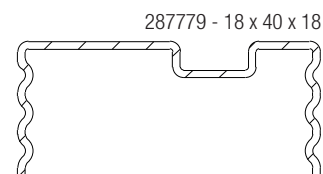

Tilt and Turn Sash 70mm
White Profile Art. No. 546776
Laminated Profile Art. No. 576776

	287779
	1mm
ix	1.91
ly	0.23