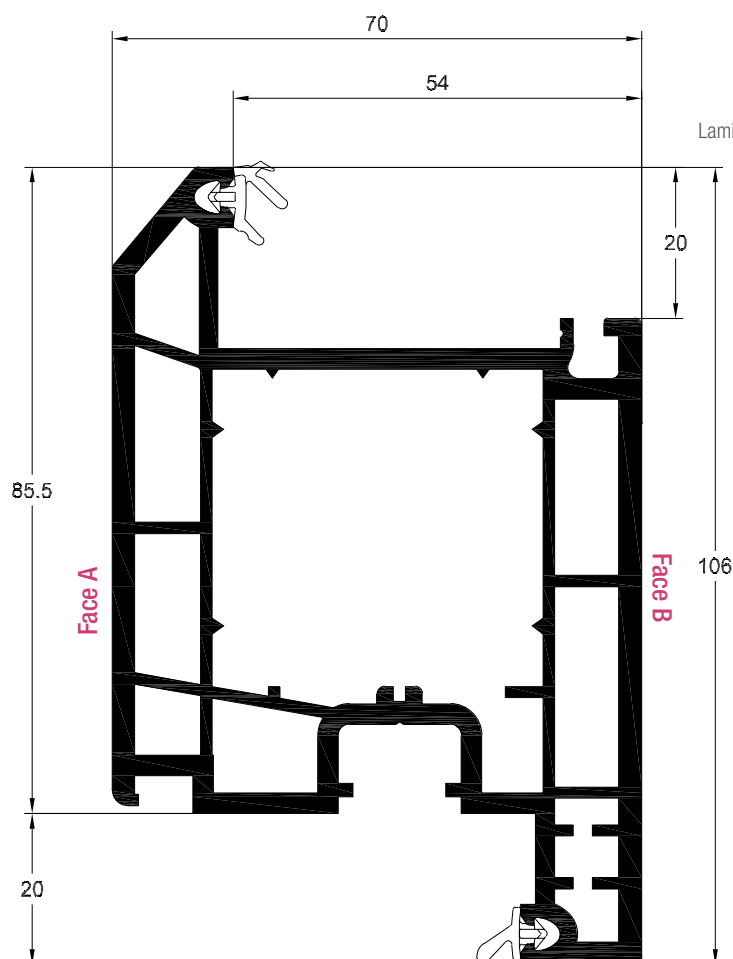

287787 - 40 x 40 x 40 x 12

Pre-routed 287789 - 40 x 40 x 40 x 12

258841 - 40 x 40 (welded)

200374 - 40 x 40

Door Z Sash 105.5mm
 White Profile Art. No. 546625
 Laminated Profile Art. No. 576625

REHAU TOTAL70c