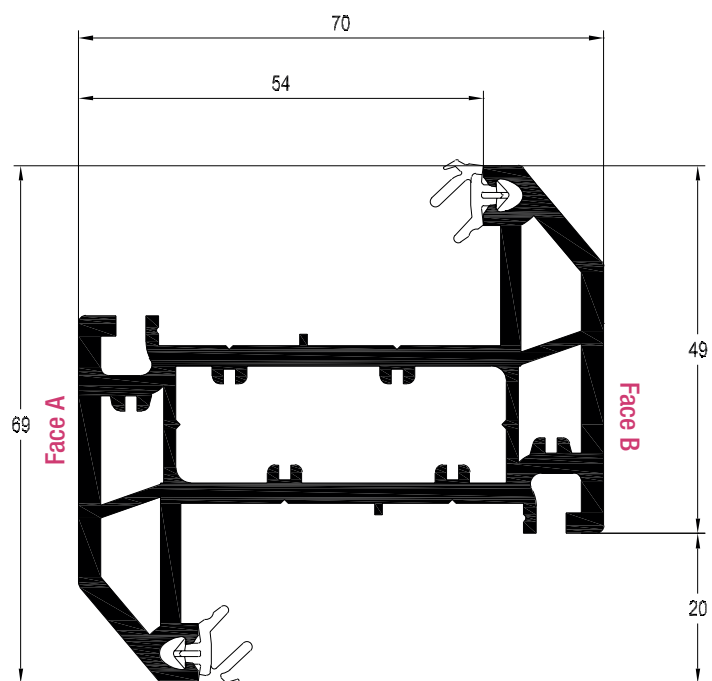

Slim Transom / Mullion Z 69mm

White Profile Art. No. 546095

Laminated Profile Art. No. 576275

	261748	249838	261948
	2mm	1mm	Aluminium
lx	3.06	1.77	4.18
ly	0.27	0.14	0.3

261748 - 42 x 10

249838 - 42 x 10

261948 - 42 x 10