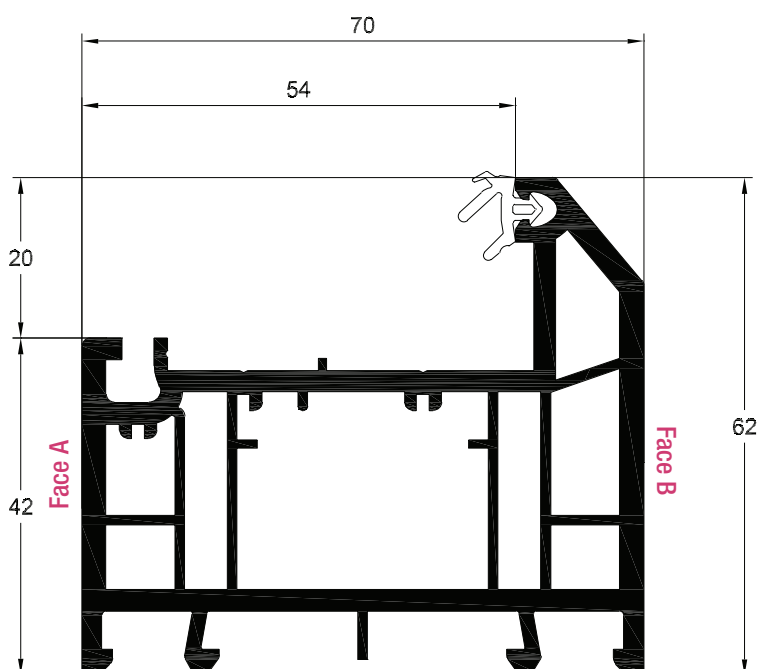

Intermediate Outer Frame
White Art. No. 546826
Laminated Profile (White Base) Art. No. 586826
Laminated Profile (Coloured Base) Art. No. 586825

	216392	318565
	1.5mm	1mm
ix	1.02	0.75
ly	0.79	0.58

216392 - 25 x 21
318565 - 25 x 21