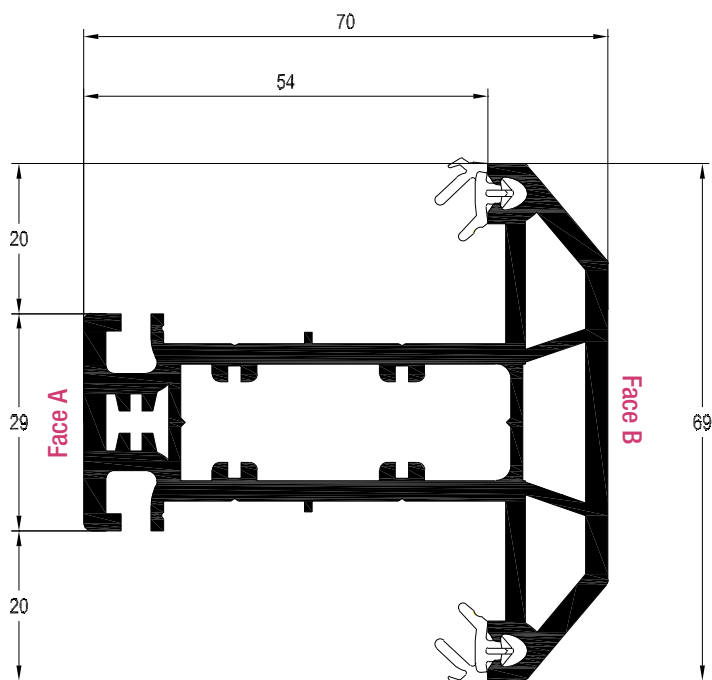

REHAU TOTAL70c

Profile Print - Transom/Mullions

Slim Transom / Mullion T 69mm

White Profile Art. No. 546085

Laminated Profile Art. No. 576265

	261748	249838	261948
	2mm	1mm	Aluminium
lx	3.06	1.77	4.18
ly	0.27	0.14	0.3

261748 - 42 x 10

249838 - 42 x 10

261948 - 42 x 10