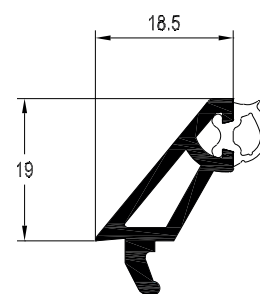

Co-extruded Glazing Bead 18.5mm
White Art. No. 546132
Laminated Art. No. 576132