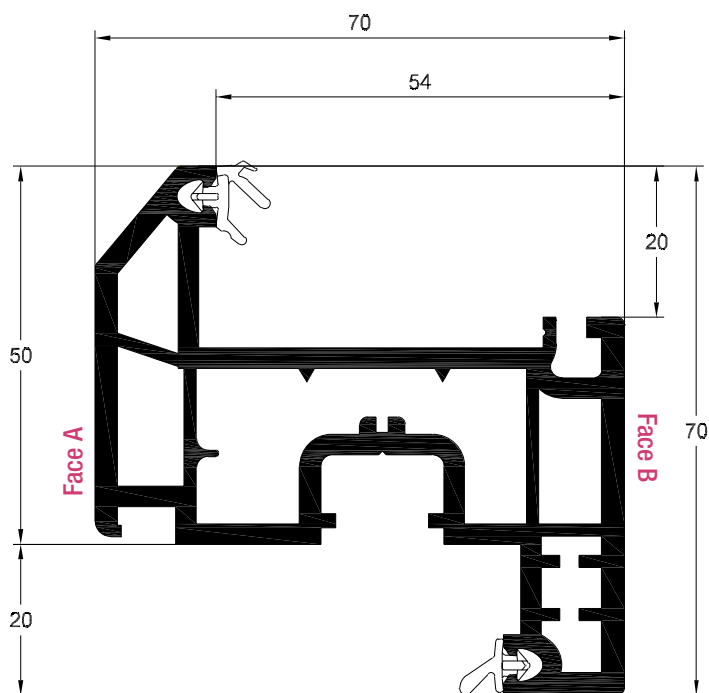

REHAU TOTAL70c

Profile Print - Sashes

Casement Z Sash
 White Profile Art. No. 546066
 Laminated Profile Art. No. 576247

	261938*	287786
	1.5mm	1mm
ix	1.66	1.26
ly	0.29	0.24

*Special order (allows for maximum sizes to be achieved)