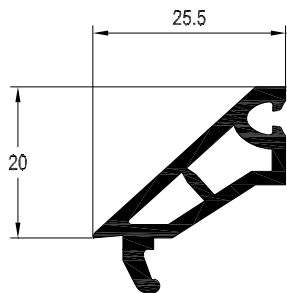

REHAU TOTAL70c

Profile Print - Glazing Beads

FOR SINGLE GLAZING

Non Co-extruded Glazing Bead 25.5mm
White Art. No. 546110
Laminated Art. No. 576290*