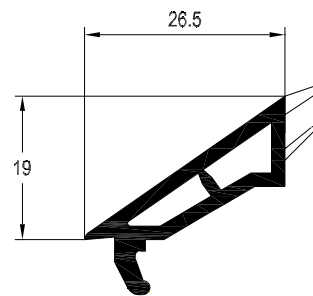

FOR 20MM SEALED UNITS

Co-extruded Glazing Bead 26.5mm
White Art. No. 546150
Laminated Art. No. 576330*