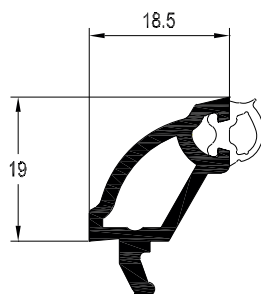

FOR 28MM SEALED UNITS

Co-extruded Glazing Bead 18.5mm
White Art. No. 546572
Laminated Art. No. 576572