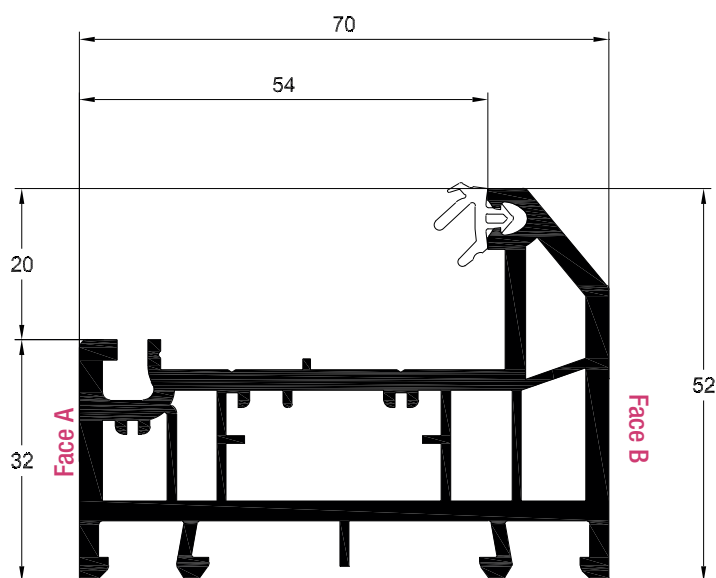

Where profiles are symmetrical there is no need to distinguish between faces, therefore only variant 721, 221 or 321 is needed. Please refer to ordering guide for standard lengths, pack quantities and confirmation of Article Nos & Variant Nos together with standard/non standard status.

*** DENOTES AVAILABLE AS A SPECIAL ORDER - NOT A STANDARD STOCK ITEM - PLEASE REFER TO SALES OFFICES FOR MINIMUM QUANTITIES, LEAD TIMES AND PRICES.**

REHAU TOTAL70c

Profile Print - Outer Frames

Slim Outer Frame 52mm (6 Chamber)
White Profile Art. No. 546845