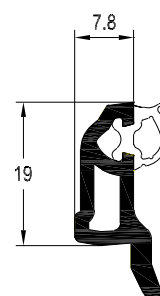

FOR 44MM SEALED UNITS

Co-extruded Glazing Bead 7.8mm
White Art. No. 503721
Laminated Art. No. 573008

FOR EXTERNAL GLAZING