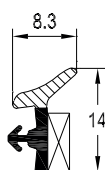

FOR EXTERNAL GLAZING

Glazing Seal
Art. No. 576130
RAUSECUR
Security Gasket - Black