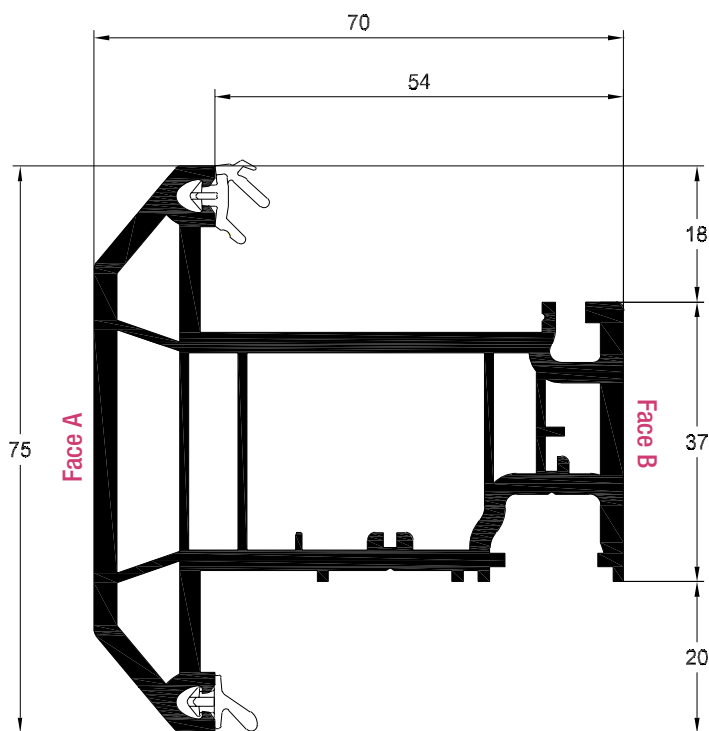

REHAU TOTAL70c

Profile Print - Sashes

Casement T Sash 75mm
White Art. No. 546856
Laminated Profile (White Base) Art. No. 586856
Laminated Profile (Coloured Base) Art. No. 586855

	216394	318585
	1.5mm	1mm
lx	1.46	1.05
ly	1.1	0.79

216394 - 30 x 23
318585 - 30 x 23