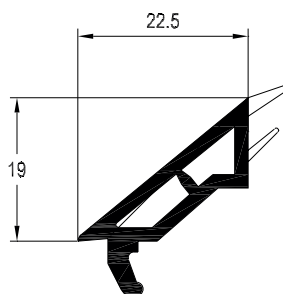

FOR 24MM SEALED UNITS

Co-extruded Glazing Bead 22.5mm
White Art. No. 546140
Laminated Art. No. 576320*