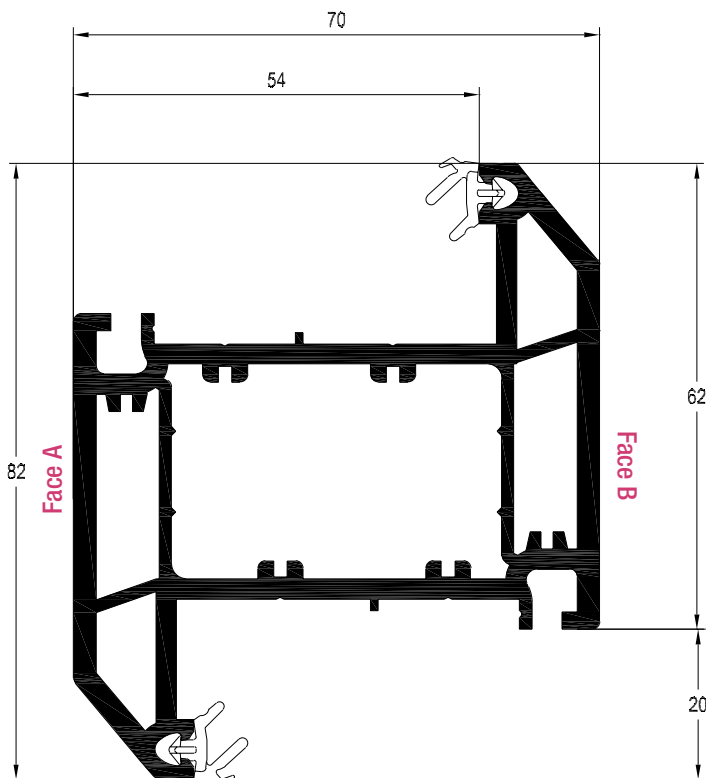

REHAU TOTAL70c

Profile Print - Transom/Mullions

Large Transom / Mullion T 82mm
White Profile Art. No. 546475
Laminated Profile Art. No. 576026

	261738	287776	200347
	2.5mm	2mm	2.5mm
lx	6.06	5.14	4.70
ly	2.33	2.0	2.11

200347 - 42 x 30 x 23

Large Transom / Mullion Z 82mm
White Profile Art. No. 546465
Laminated Profile Art. No. 576046

	261738	287776
	2.5mm	2mm
lx	6.06	5.14
ly	2.33	2.0