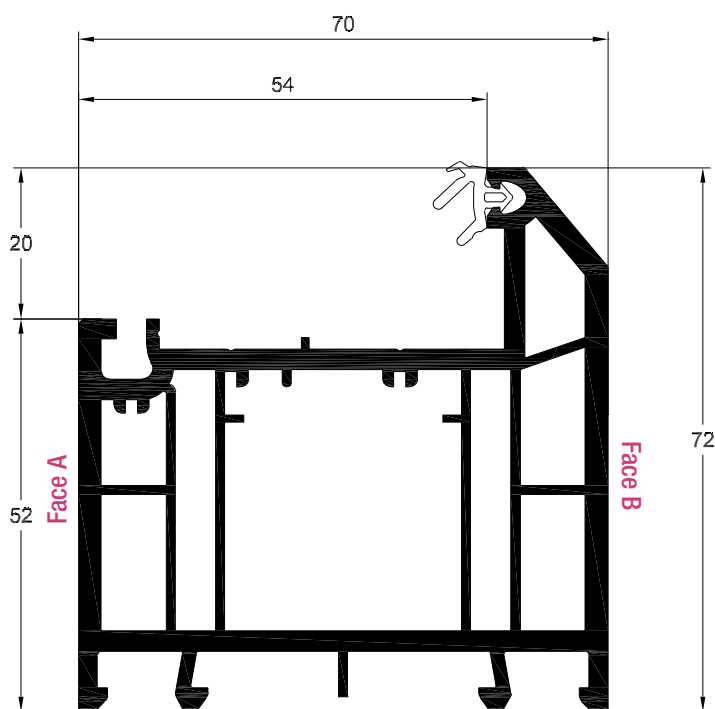

Intermediate Outer Frame
White Art. No. 546826
Laminated Profile (White Base) Art. No. 586826
Laminated Profile (Coloured Base) Art. No. 586825

	216392	318565
	1.5mm	1mm
ix	1.02	0.75
ly	0.79	0.58

216392 - 25 x 21
318565 - 25 x 21

REHAU TOTAL70c

Profile Print - Outer Frames

Universal Outer Frame 72mm
 White Art. No. 546836
 Laminated Profile (White Base) Art. No. 586836
 Laminated Profile (Coloured Base) Art. No. 586835

	216393	318575
	1.5mm	1mm
lx	1.44	1.03
ly	2.01	1.45