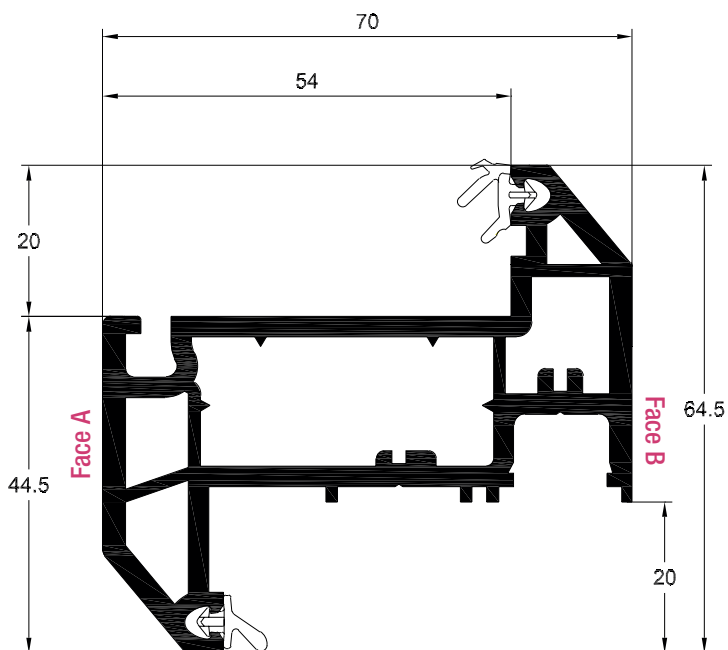

REHAU TOTAL70c

Profile Print - Sashes