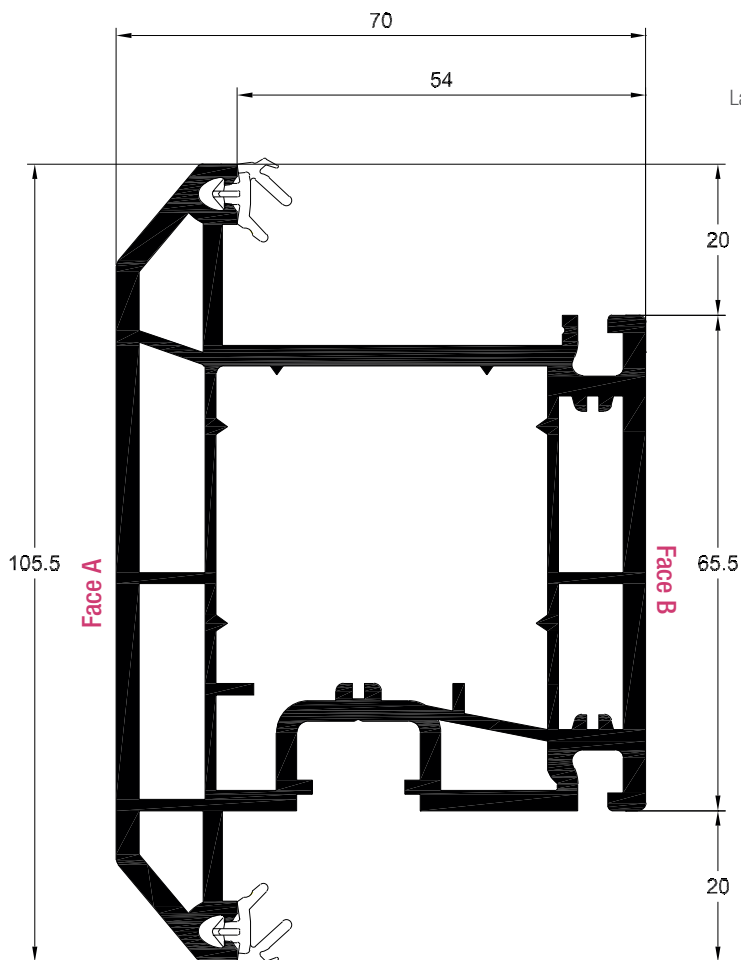

REHAU TOTAL70c

Profile Print - Door Sashes

Door T Sash / Midrail 105.5mm
White Profile Art. No. 546635
Laminated Profile Art. No. 576635

The same steels apply to both the T and Z Door Sashes

	252827	287787	258841	200374
	2mm	1mm	2mm	1.5mm
lx	6.60	3.75	7.21	5.64
ly	4.80	2.57	7.21	5.64

252827 - 40 x 40 x 40 x 12

Pre-routed 262490 - 40 x 40 x 40 x 12