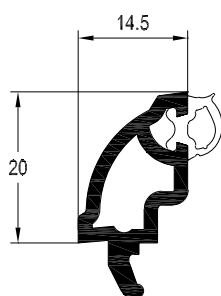

FOR 20MM SEALED UNITS

Co-extruded Glazing Bead 26.5mm
White Art. No. 546150
Laminated Art. No. 576330*

FOR 24MM SEALED UNITS

Co-extruded Glazing Bead 22.5mm
White Art. No. 546140
Laminated Art. No. 576320*

FOR 28MM SEALED UNITS

Co-extruded Glazing Bead 18.5mm
White Art. No. 546572
Laminated Art. No. 576572

Co-extruded Glazing Bead 18.5mm
White Art. No. 546132
Laminated Art. No. 576132

FOR 32MM SEALED UNITS