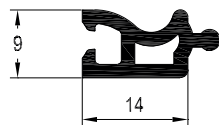

Adapter Bead
White Art. No. 546310
Condensation Adapter Bead 2