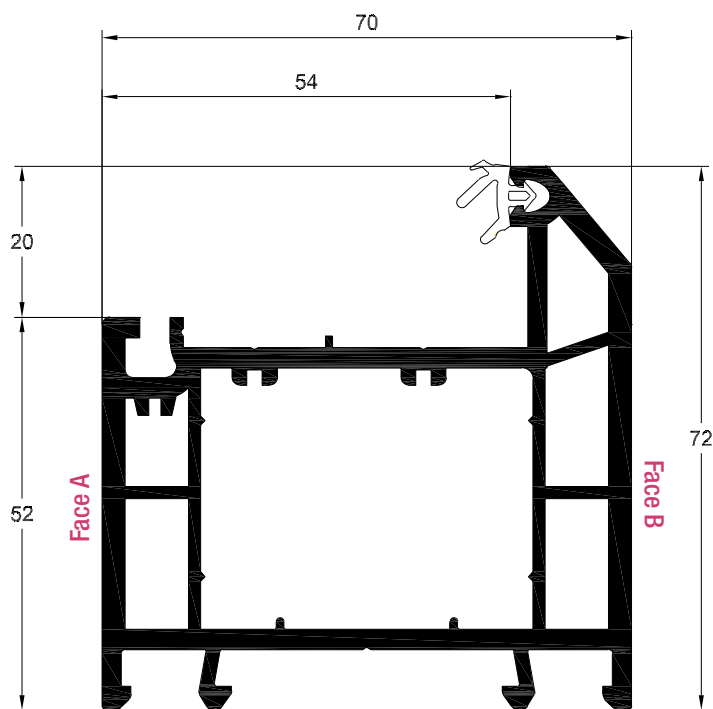

REHAU TOTAL70c

Profile Print - Outer Frames

Universal Outer Frame 72mm
 White Art. No. 546836
 Laminated Profile (White Base) Art. No. 586836
 Laminated Profile (Coloured Base) Art. No. 586835

	216393	318575
	1.5mm	1mm
lx	1.44	1.03
ly	2.01	1.45

216393 - 25 x 31
 318575 - 25 x 31

Universal Outer Frame 72mm
 White Profile Art. No. 546185

	261958	249848	200327
	1.5mm	1mm	1.5mm
lx	4.87	3.45	3.98
ly	2.93	1.75	2.56

261958 - 42 x 30

249848 - 42 x 30

200327 - 42 x 30 x 30 x 18