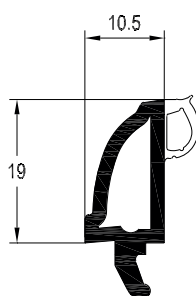

FOR 36MM SEALED UNITS

Co-extruded Glazing Bead 10.5mm
White Art. No. 546860
Laminated Art. No. 586865