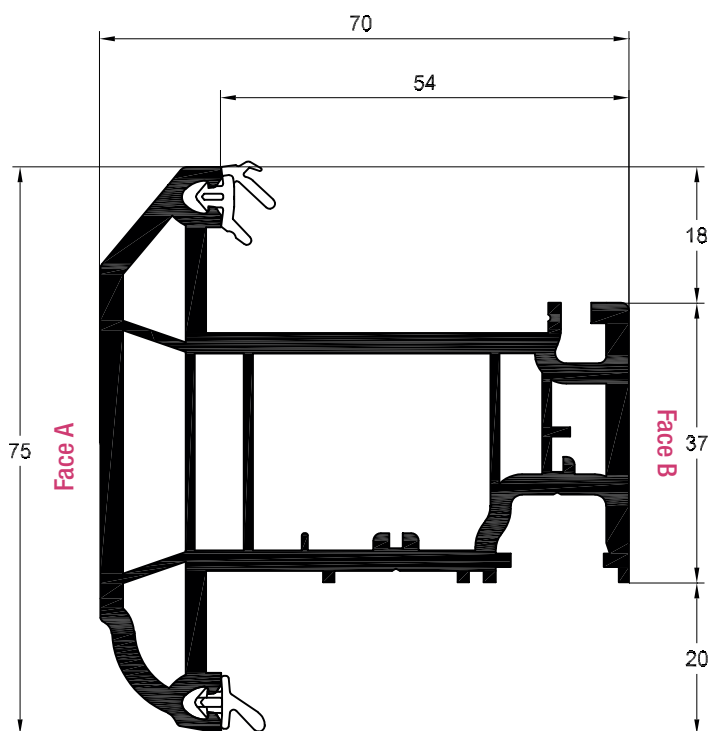

Part Sculptured Casement T Sash 75mm
White Profile Art. No. 546885
Laminated Profile Art. No. 586885

	216394	318585
	1.5mm	1mm
lx	1.47	0.79
ly	1.1	1.05

216394 - 30 x 23
318585 - 30 x 23