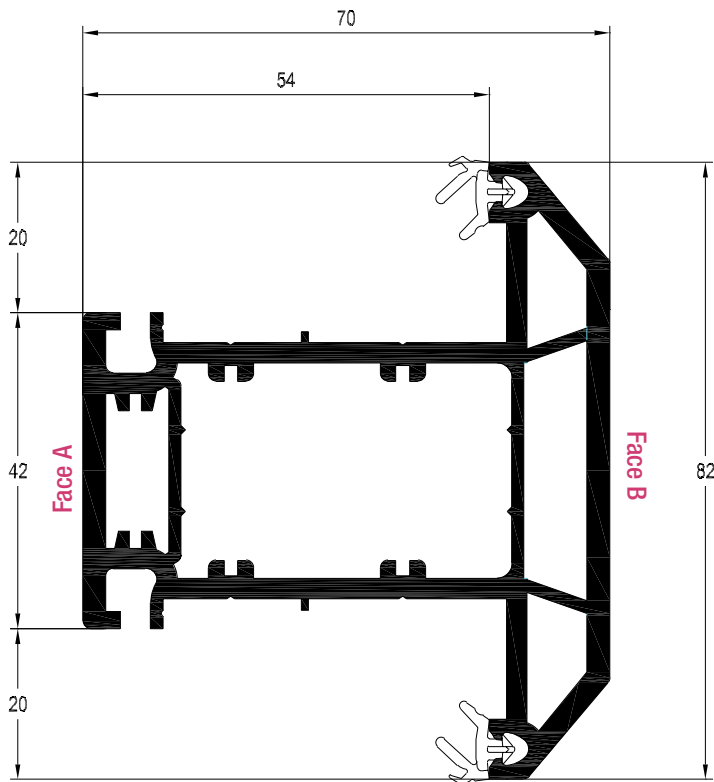

249838 - 42 x 10

261948 - 42 x 10

REHAU TOTAL70c

Profile Print - Transom/Mullions

Large Transom / Mullion T 82mm
 White Profile Art. No. 546475
 Laminated Profile Art. No. 576026

	261738	287776	200347
	2.5mm	2mm	2.5mm
lx	6.06	5.14	4.70
ly	2.33	2.0	2.11

261738 - 42 x 23

287776 - 42 x 23

200347 - 42 x 30 x 23

Large Transom / Mullion Z 82mm
 White Profile Art. No. 546465
 Laminated Profile Art. No. 576046

	261738	287776
	2.5mm	2mm
lx	6.06	5.14
ly	2.33	2.0

261738 - 42 x 23