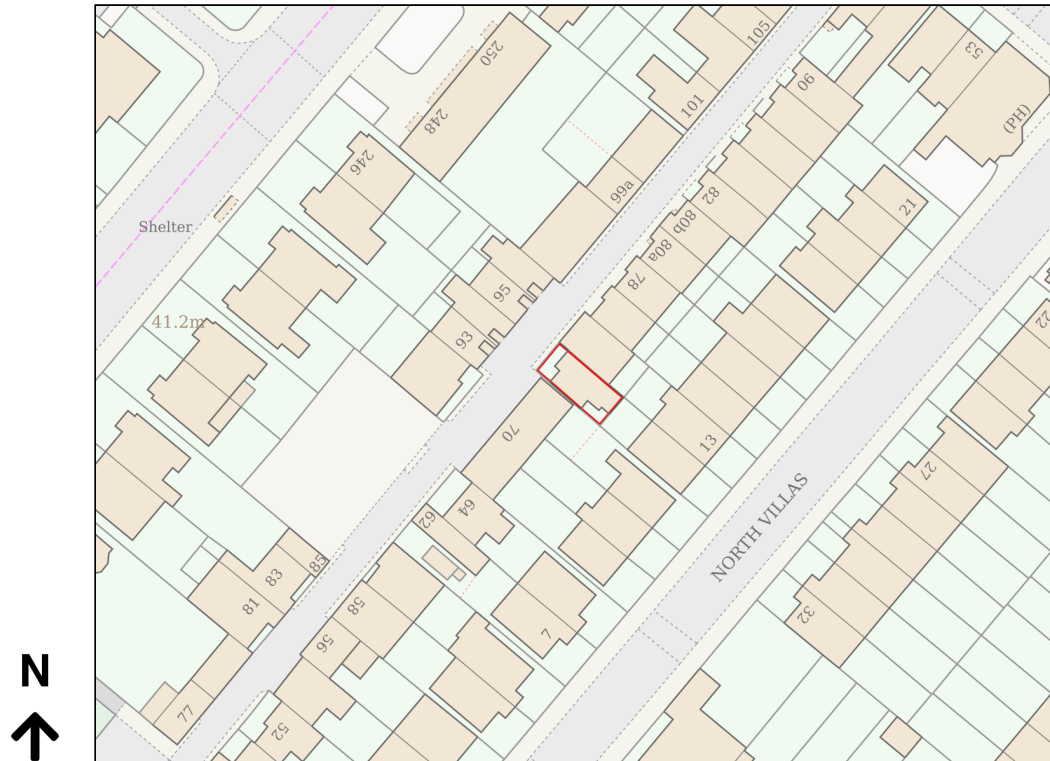

Location Plan

Site Address: 72, Camden Mews, London, NW1 9BX

Date Produced: 03-Dec-2024

Scale: 1:1250 @A4

Planning Portal Reference: PP-13609859v1