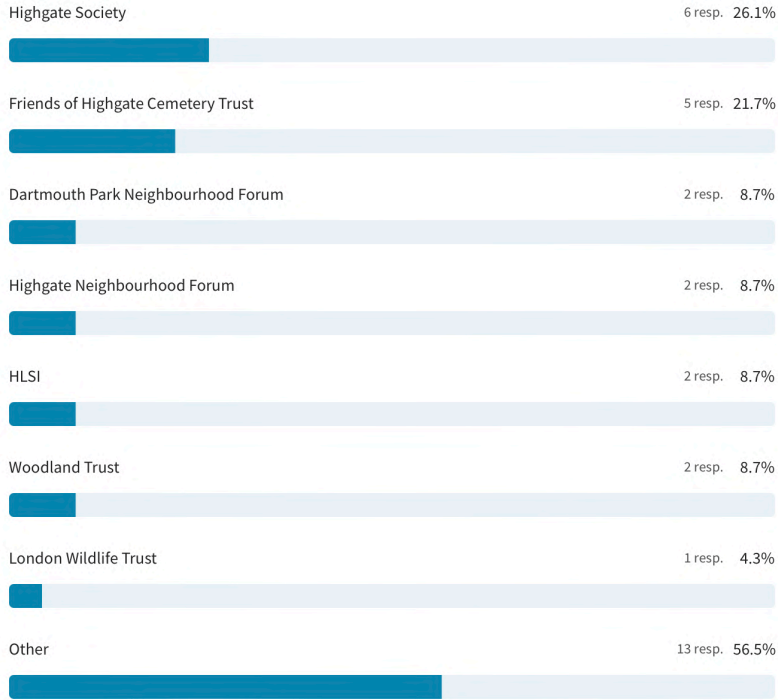

A5. Socioeconomic Feedback

The following tables were generated through feedback captured on the website. The number of respondees is described per question as these vary.

Are you a member of any local groups?

23 out of 69 answered

National Trust	Queens Crescent Community Association
Marylebone Birdwatching Society	have previously belonged to 2 groups
Heath Hands	Growing Green
Omved Gardens	Lismore Circus Community Woods Volunteer Group
Grave Owner	Friends of Kenwood
Growing Green	Better archway forum