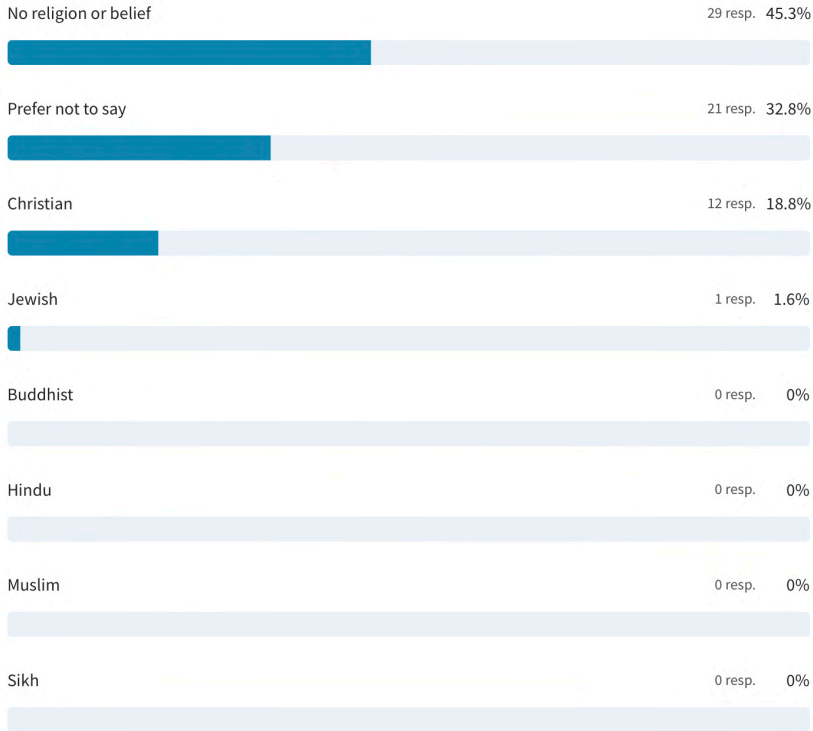

Thanks. You've told us your ethnic group is White.

48 out of 69 answered

French

Australian

Norwegian

Caucasian

Thanks. You've told us your ethnic group is Black or Black British.

1 out of 69 answered

Thanks. You've told us your ethnic group is mixed or multiple ethnic groups.

2 out of 69 answered

Please tell us your religion or belief?

64 out of 69 answered

A5. Socioeconomic Feedback

Please tell us your age?