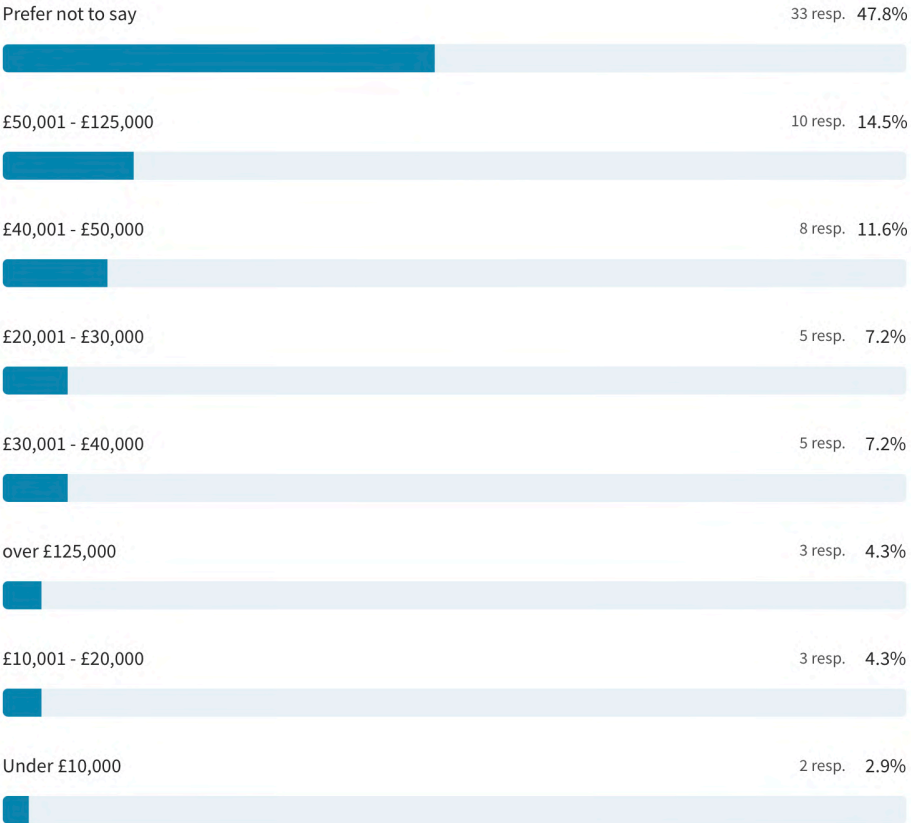

Thanks. You've told us your ethnic group is mixed or multiple ethnic groups.

2 out of 69 answered

Please tell us your religion or belief?

64 out of 69 answered

A5. Socioeconomic Feedback

Please tell us your age?

69 out of 69 answered

What is the highest level of education you have completed?

69 out of 69 answered

What is your primary occupation?

69 out of 69 answered

Please tell us the total annual income of your household before tax?

69 out of 69 answered

A5. Socioeconomic Feedback

How would you describe your gender?

62 out of 69 answered

What is your sexual orientation?

65 out of 69 answered

Do you consider yourself to have a disability