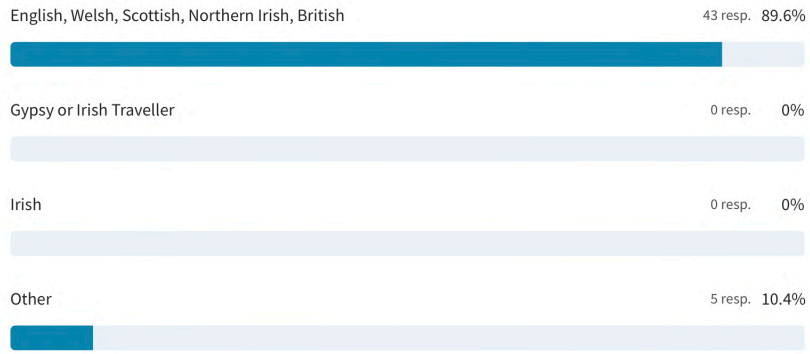

What ethnicity do you identify with?

69 out of 69 answered

Which language do you feel most comfortable speaking?

66 out of 69 answered

Are you currently living in the UK?

69 out of 69 answered

A5. Socioeconomic Feedback

Thanks. You've told us your ethnic group is White.

48 out of 69 answered

French

Australian

Norwegian

Caucasian

Thanks. You've told us your ethnic group is Black or Black British.

1 out of 69 answered