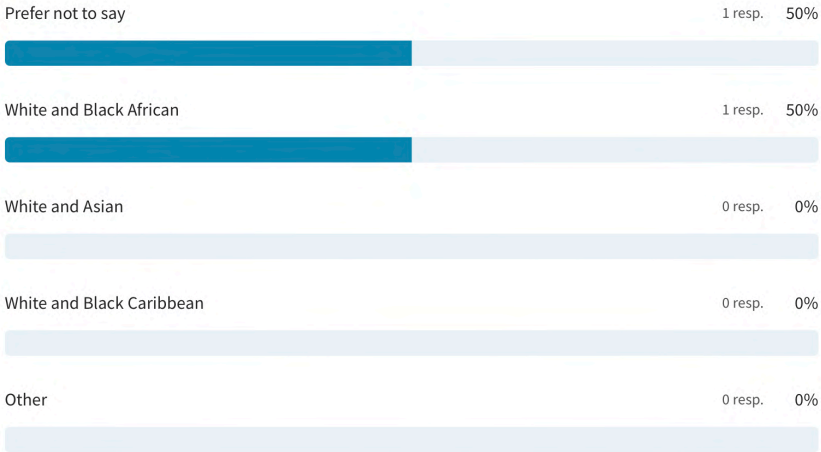

Thanks. You've told us your ethnic group is White.

48 out of 69 answered

French

Australian

Norwegian

Caucasian

Thanks. You've told us your ethnic group is Black or Black British.

1 out of 69 answered

Thanks. You've told us your ethnic group is mixed or multiple ethnic groups.

2 out of 69 answered

Please tell us your religion or belief?

64 out of 69 answered

A5. Socioeconomic Feedback

Please tell us your age?