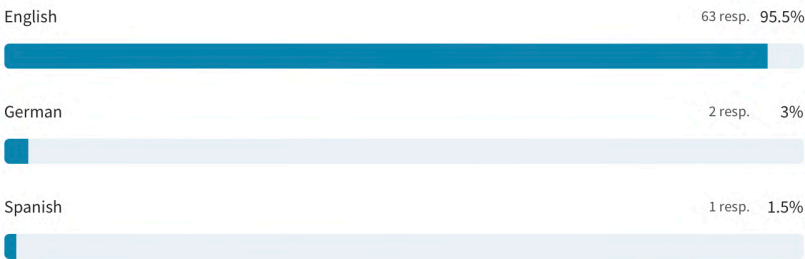

A5. Socioeconomic Feedback

The following tables were generated through feedback captured on the website. The number of respondees is described per question as these vary.

Are you a member of any local groups?

What ethnicity do you identify with?

69 out of 69 answered

Which language do you feel most comfortable speaking?

66 out of 69 answered

Are you currently living in the UK?

69 out of 69 answered

A5. Socioeconomic Feedback