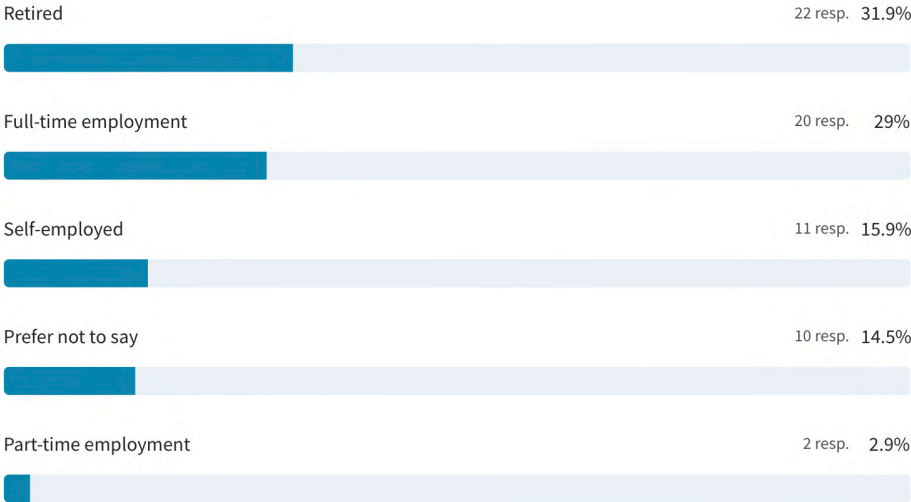

Thanks. You've told us your ethnic group is mixed or multiple ethnic groups.

2 out of 69 answered

Please tell us your religion or belief?

64 out of 69 answered

A5. Socioeconomic Feedback

Please tell us your age?

69 out of 69 answered

What is the highest level of education you have completed?

69 out of 69 answered

What is your primary occupation?

69 out of 69 answered

Please tell us the total annual income of your household before tax?

69 out of 69 answered

A5. Socioeconomic Feedback

How would you describe your gender?

62 out of 69 answered

What is your sexual orientation?

65 out of 69 answered

Do you consider yourself to have a disability