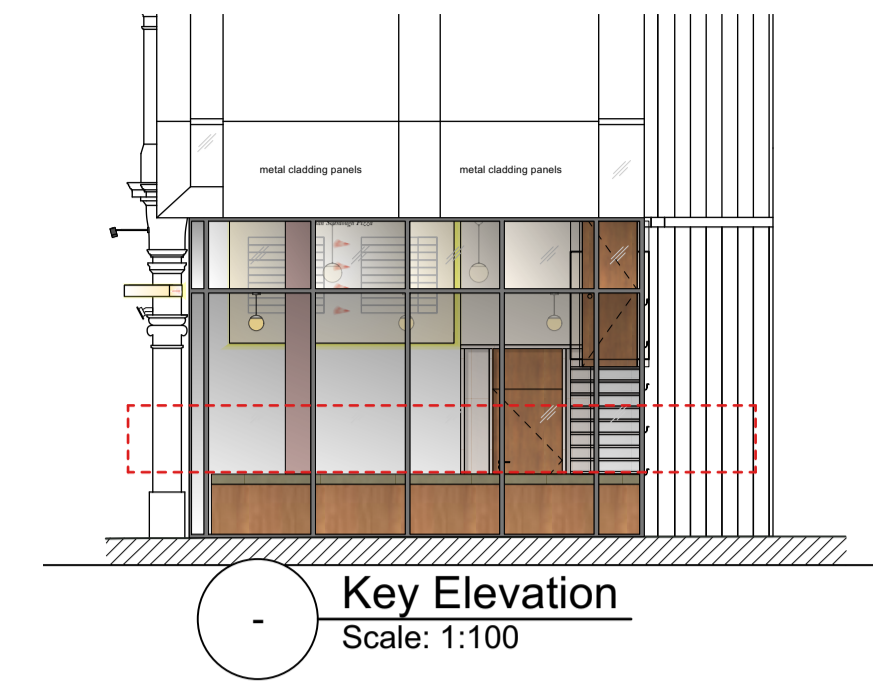

1 **Windows Signage 1**  
Scale: 1:10

2 **Windows Signage 2**  
Scale: 1:10

**Key Elevation**  
Scale: 1:100

5 **Shopfront Signage**  
Scale: 1:25

PROJECT  
Tottenham Court Road  
CLIENT  
Berberè  
DRAWING TITLE  
**Proposed Painted Signage Planning**

Drawing Number  
**24007-921**

Scale  
**1:50** Date Created  
**03.08.24**

Revision  
**P1** Revision Date  
**06.09.24**

Drawn By  
**DF** Checked By  
**DF**

Do not scale from drawing, all dimensions to be checked on site. Report omissions and discrepancies to the architect immediately