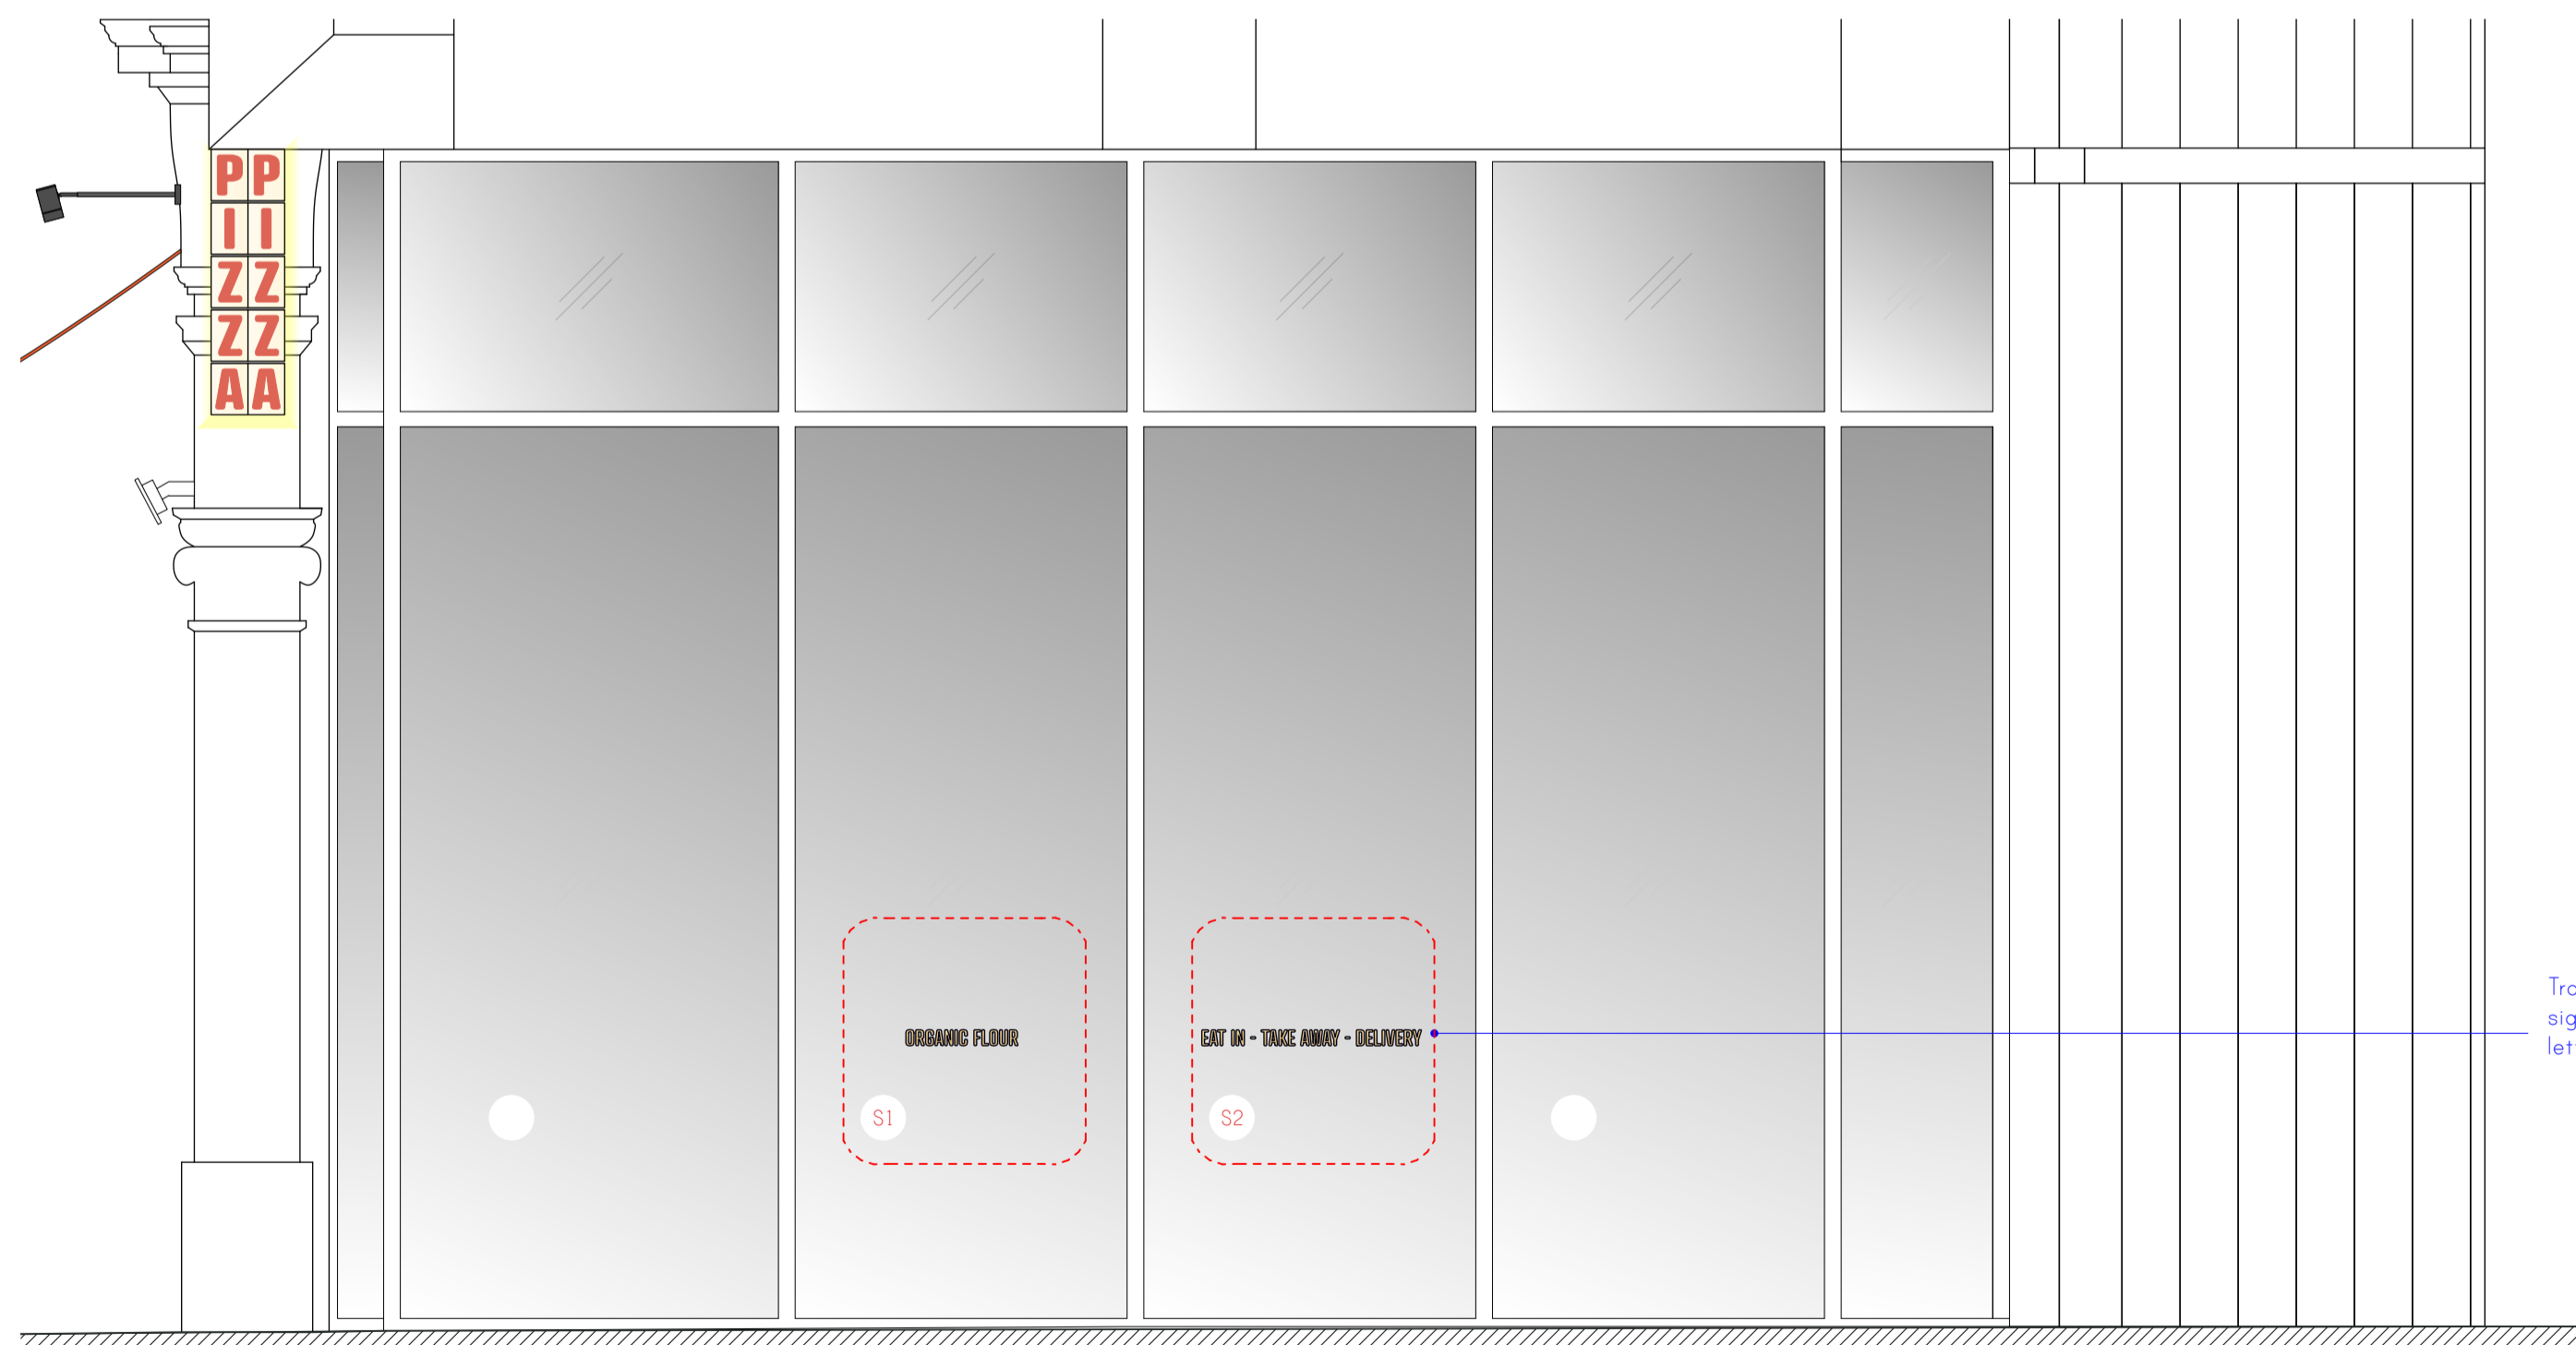

1 **Windows Signage 1**  
Scale: 1:10

2 **Windows Signage 2**  
Scale: 1:10

**Key Elevation**  
Scale: 1:100

5 **Shopfront Signage**  
Scale: 1:25

PROJECT  
Tottenham Court Road  
CLIENT  
Berberè  
DRAWING TITLE  
**Proposed Painted Signage Planning**

Drawing Number  
**24007-921**

Scale  
**1:50** Date Created  
**03.08.24**

Revision  
**P1** Revision Date  
**06.09.24**

Drawn By  
**DF** Checked By  
**DF**

Do not scale from drawing, all dimensions to be checked on site. Report omissions and discrepancies to the architect immediately