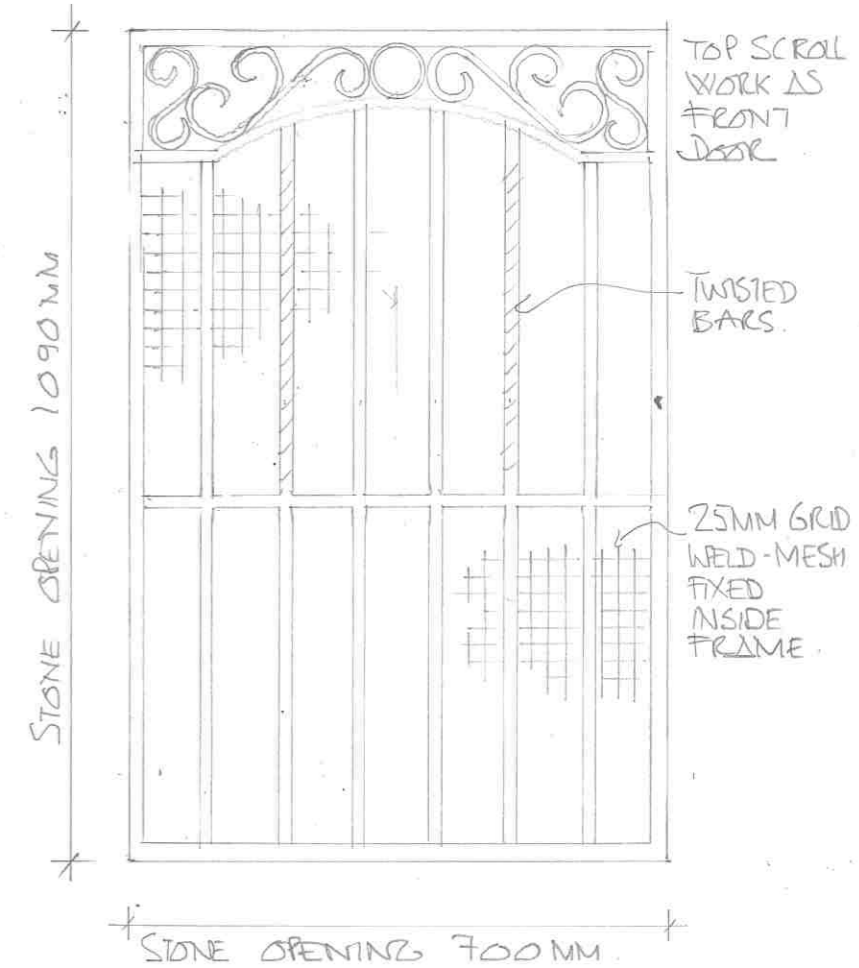

16. DA SILVA MAUSOLEUM
DOOR WITH VENTS

NEW MAUSOLEUM DOORS.
SCALE 1:20 AT A3.

18. FOSTER MAUSOLEUM
DOOR WITHOUT VENTS

12. JANKOVICH
MAUSOLEUM.

NEW MAUSOLEUM
GRILLE
SCALE 1:10 AT A3

DETAILS TO MATCH FRONT DOORS
TO MAUSOLEUM IN FORGED
STEEL.