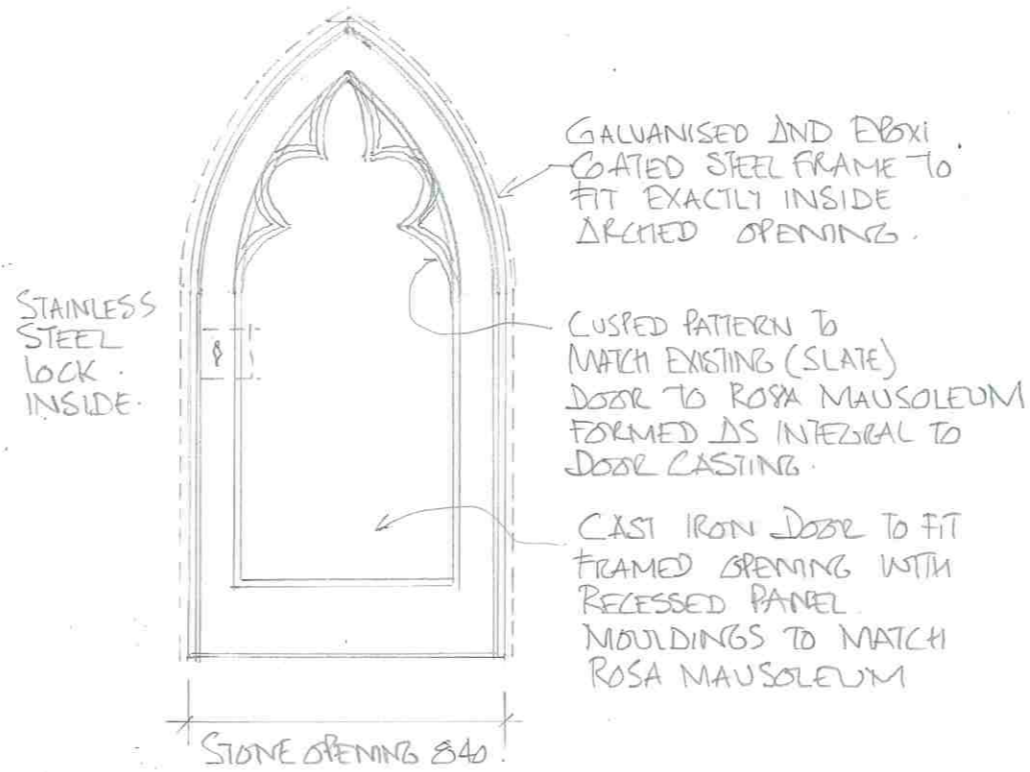

16. DA SILVA MAUSOLEUM
DOOR WITH VENTS

NEW MAUSOLEUM DOORS.
SCALE 1:20 AT A3.

18. FOSTER MAUSOLEUM
DOOR WITHOUT VENTS

12. JANKOVICH
MAUSOLEUM.

NEW MAUSOLEUM
GRILLE
SCALE 1:10 AT A3

DETAILS TO MATCH FRONT DOORS
TO MAUSOLEUM IN FORGED
STEEL.