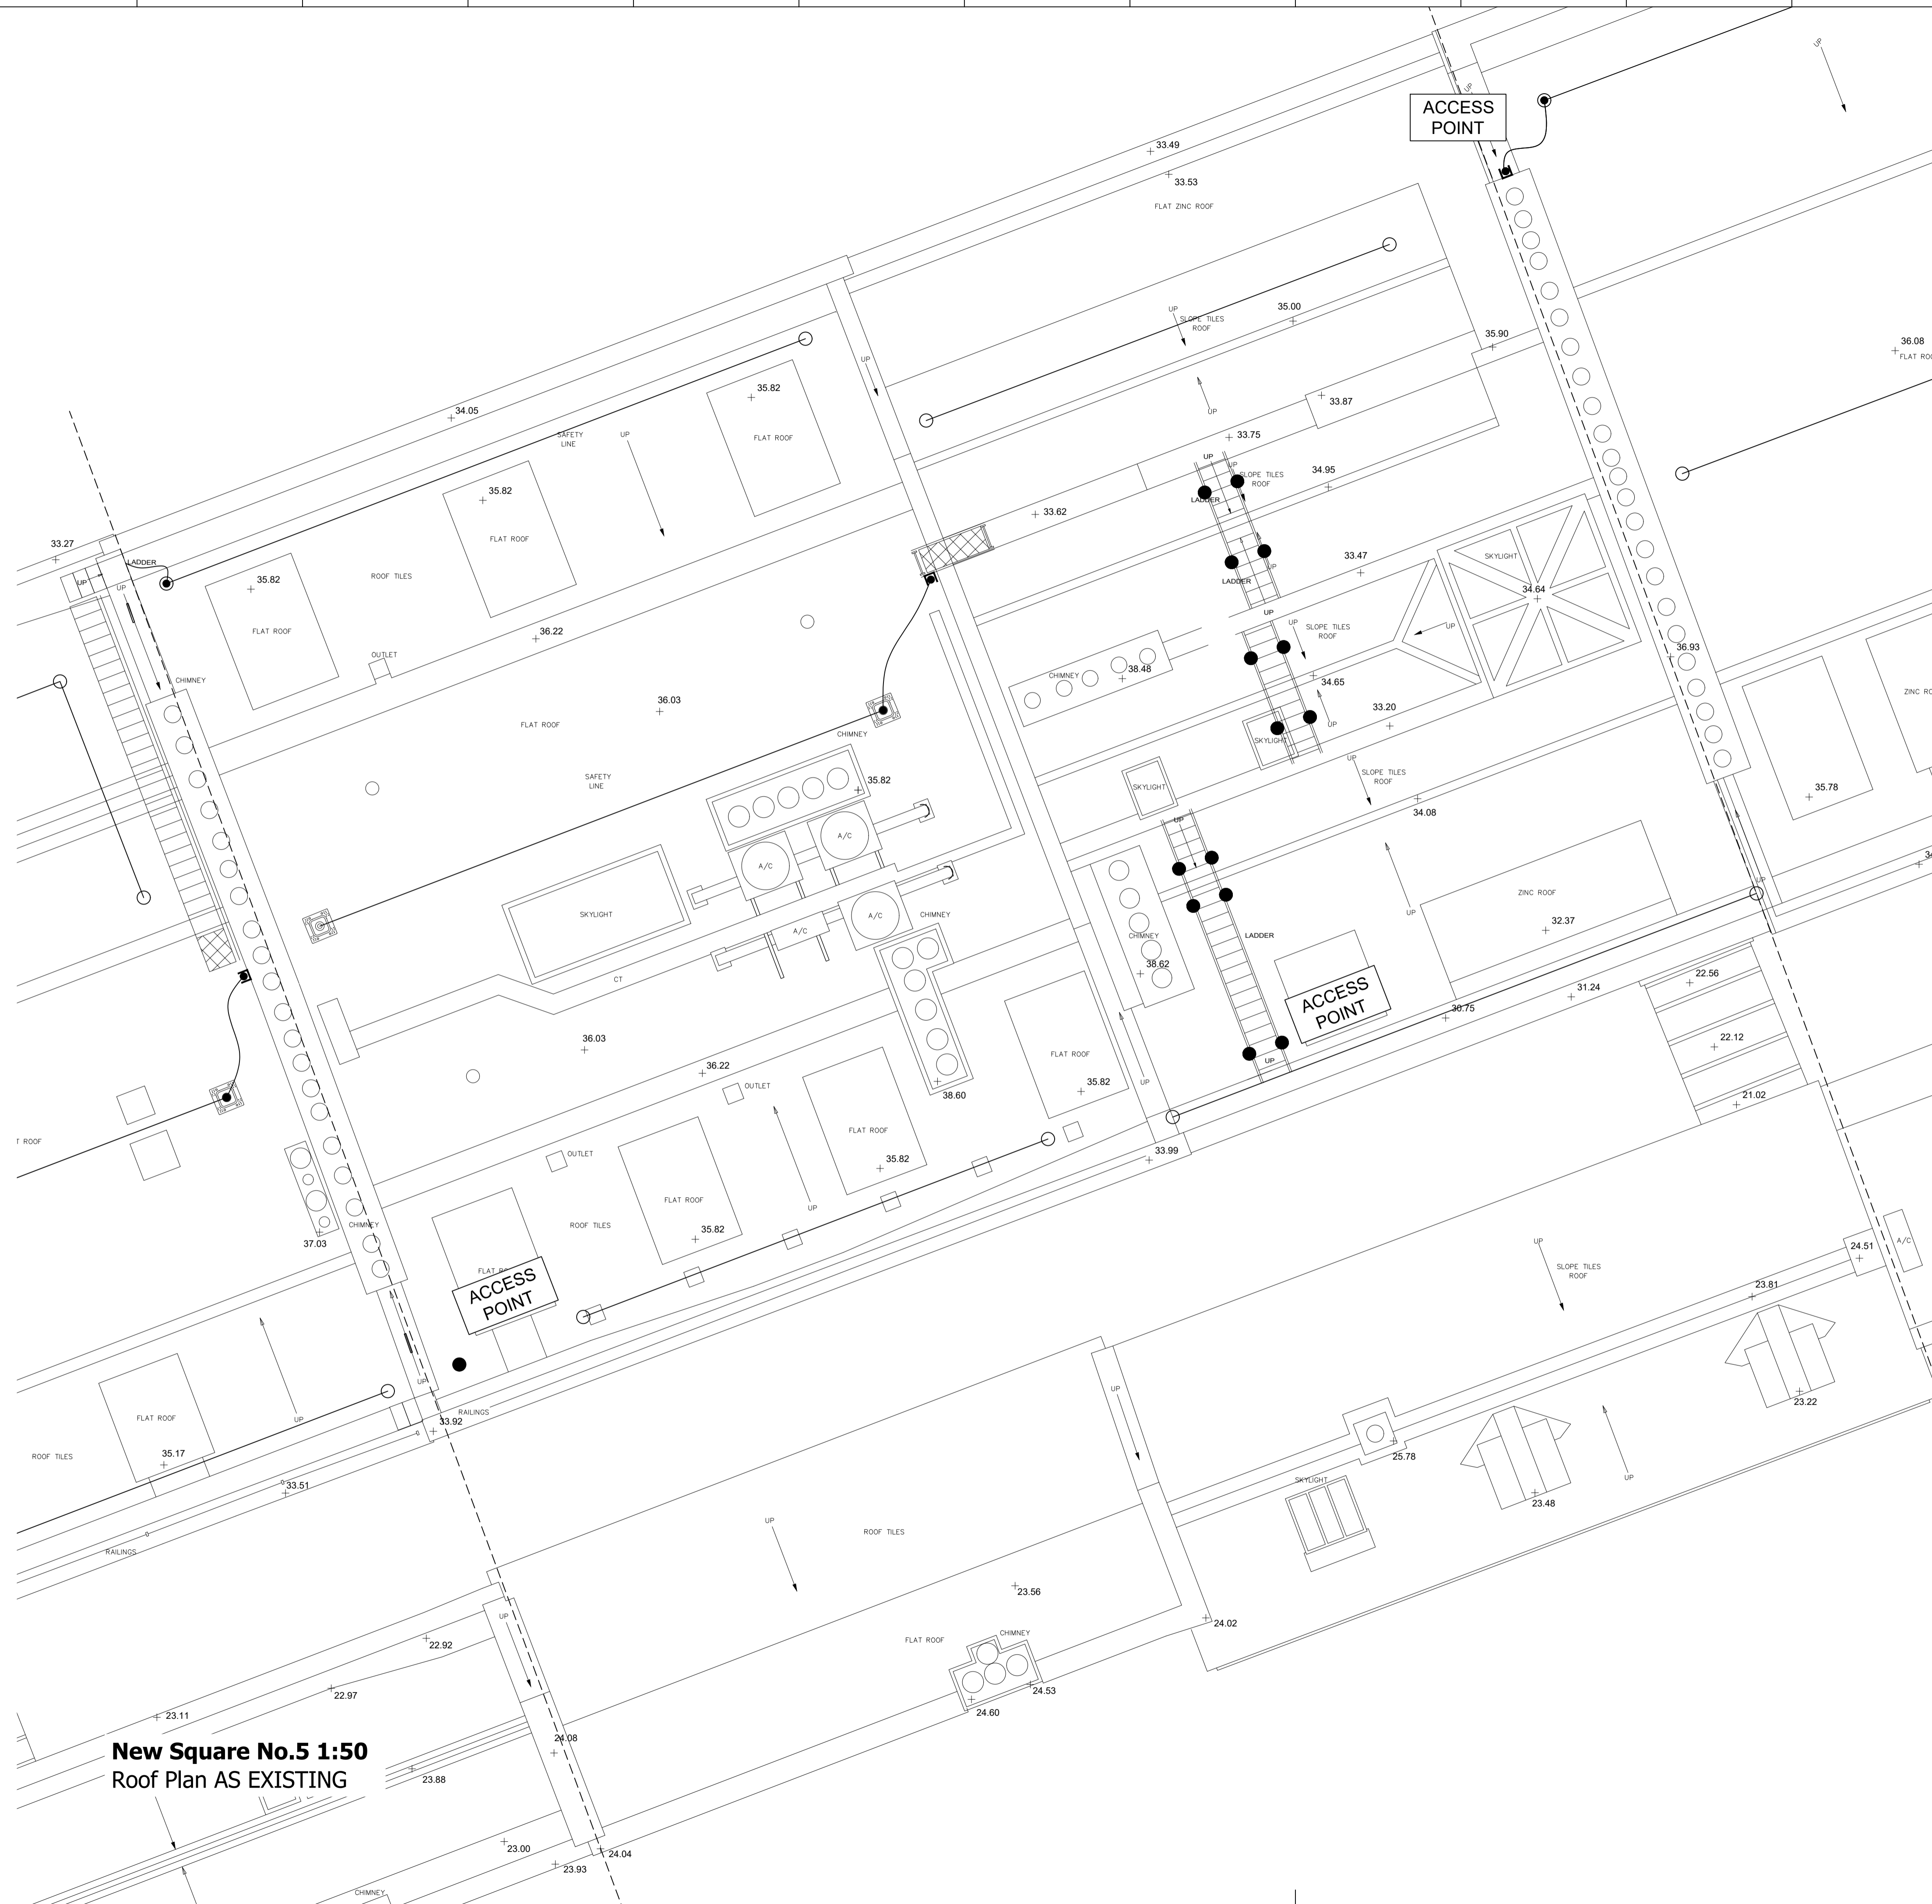

Images

Images - Carey Street

New Square No.5 1:50
Roof Plan AS EXISTING

Drawn JW	Rev 04/20	Notes For List B / Faculty and Tender
Job No 0400	Job LINCOLN'S INN - NEW SQUARE	
Proj No 155	Title N5 Roof Plan AS EXISTING	
Scale 1:50 at A1	 <p>This document is copyright and the property of Chartery Conservation Architects Ltd. Any copies of this drawing, made by any method must also include a copy of this notice. ©Chartery Conservation Architects Ltd</p>	