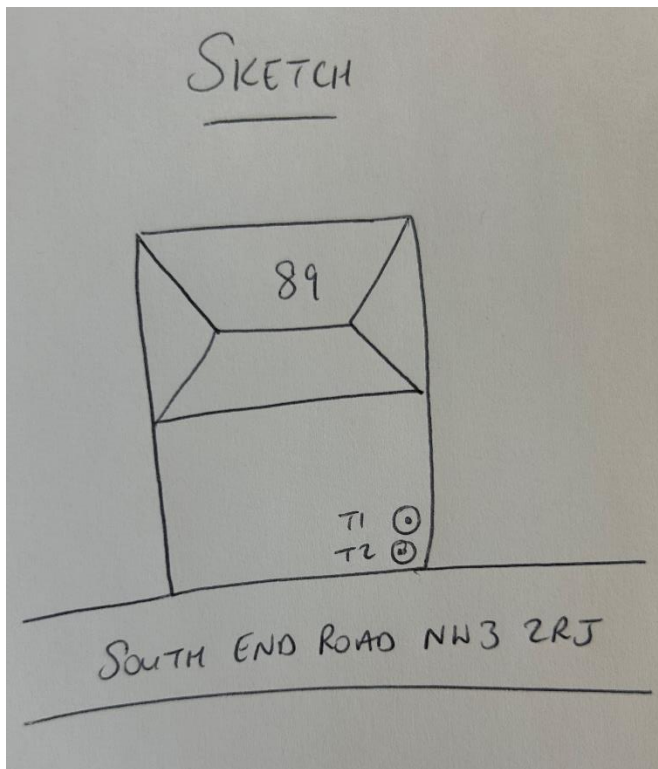

89 South End Road NW3 2RJ

T1: Ash: Reduce height by 3-4m and shape to keep tree at a size suitable for its location and as part of regular maintenance

T2: Ash: Reduce height by 3-4m and shape to keep tree at a size suitable for its location and as part of regular maintenance