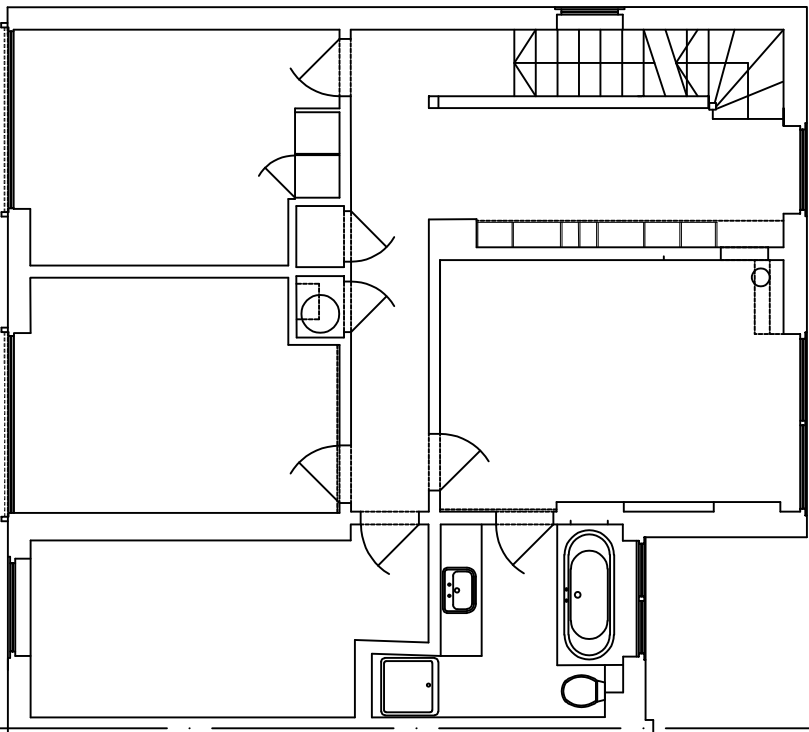

Ornan Road

First Floor layout

Second Floor layout

All dimensions to be ratified on site

Revisions
Rev Date Description

47 Ornan Road London NW3
Proposed First and Second Floor layout

Scale 1:100 at A3 Job Number 219

Date 29.9.24 Drawn by ZD

Drawing Status Proposed Checked by ZD

Drawing No 111 Revision 2

ZED Architect

55 Church Crescent
London N3 1BL
07971902109
zoe@zedarchitect.com