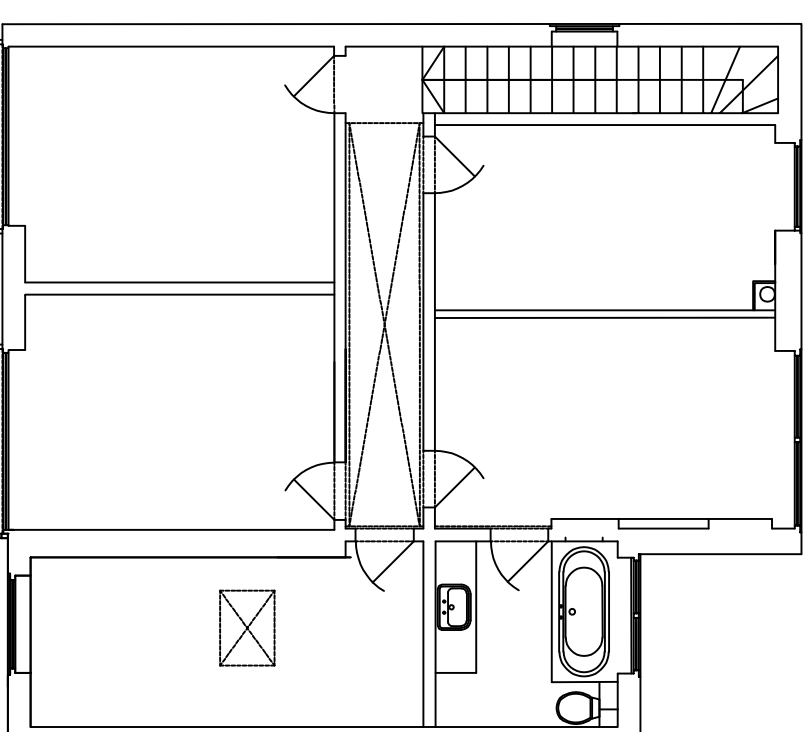

Ornan Road

First Floor layout

Second Floor layout

All dimensions to be ratified on site

Revisions
Rev Date Description

47 Ornan Road London NW3
Proposed First and Second Floor layout

Scale 1:100 at A3 Job Number 219

Date 29.9.24 Drawn by ZD

Drawing Status Proposed Checked by ZD

Drawing No 111 Revision 2

ZED Architect

55 Church Crescent
London N3 1BL
07971902109
zoe@zedarchitect.com