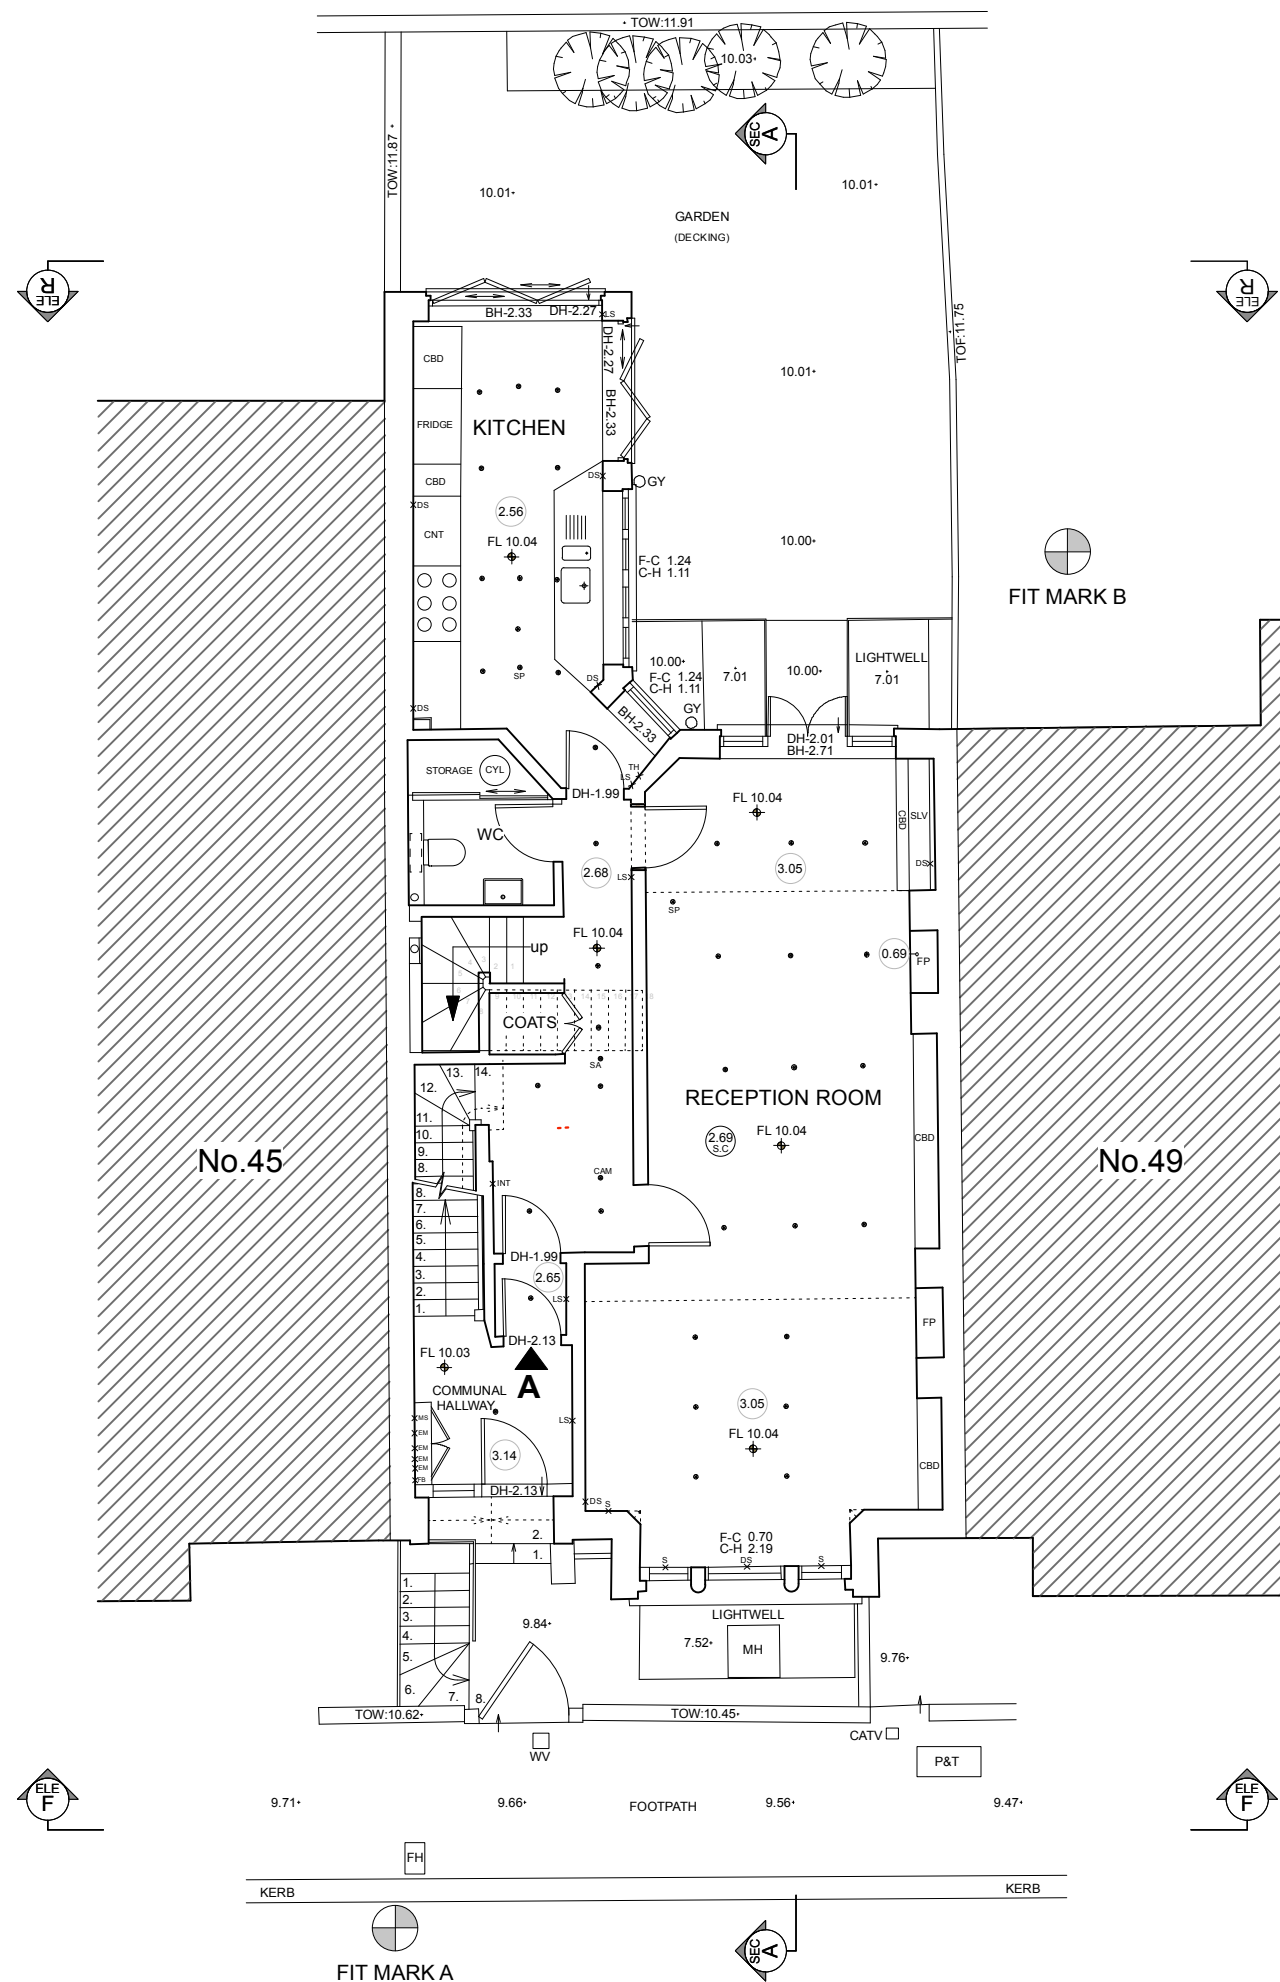

scale bar - metric 1:100@A3 / 1:50@A1

scale bar - imperial

**BROD WIGHT**  
**Architects**  
8a Baynes Mews --- London --- NW3 5BH

47A Howitt Road, NW3 4LU

www.brodwight.co.uk office@brodwight.co.uk  
Tel 020 7722 0810 This drawing is copyright

Drawing Title:  
**Proposed Grd Flr Plan**  
**NO CHANGES**

Drawing Ref:  
**1139-AP2-02**

Date April 2024 Scale 1:100@A3/1:50@A1