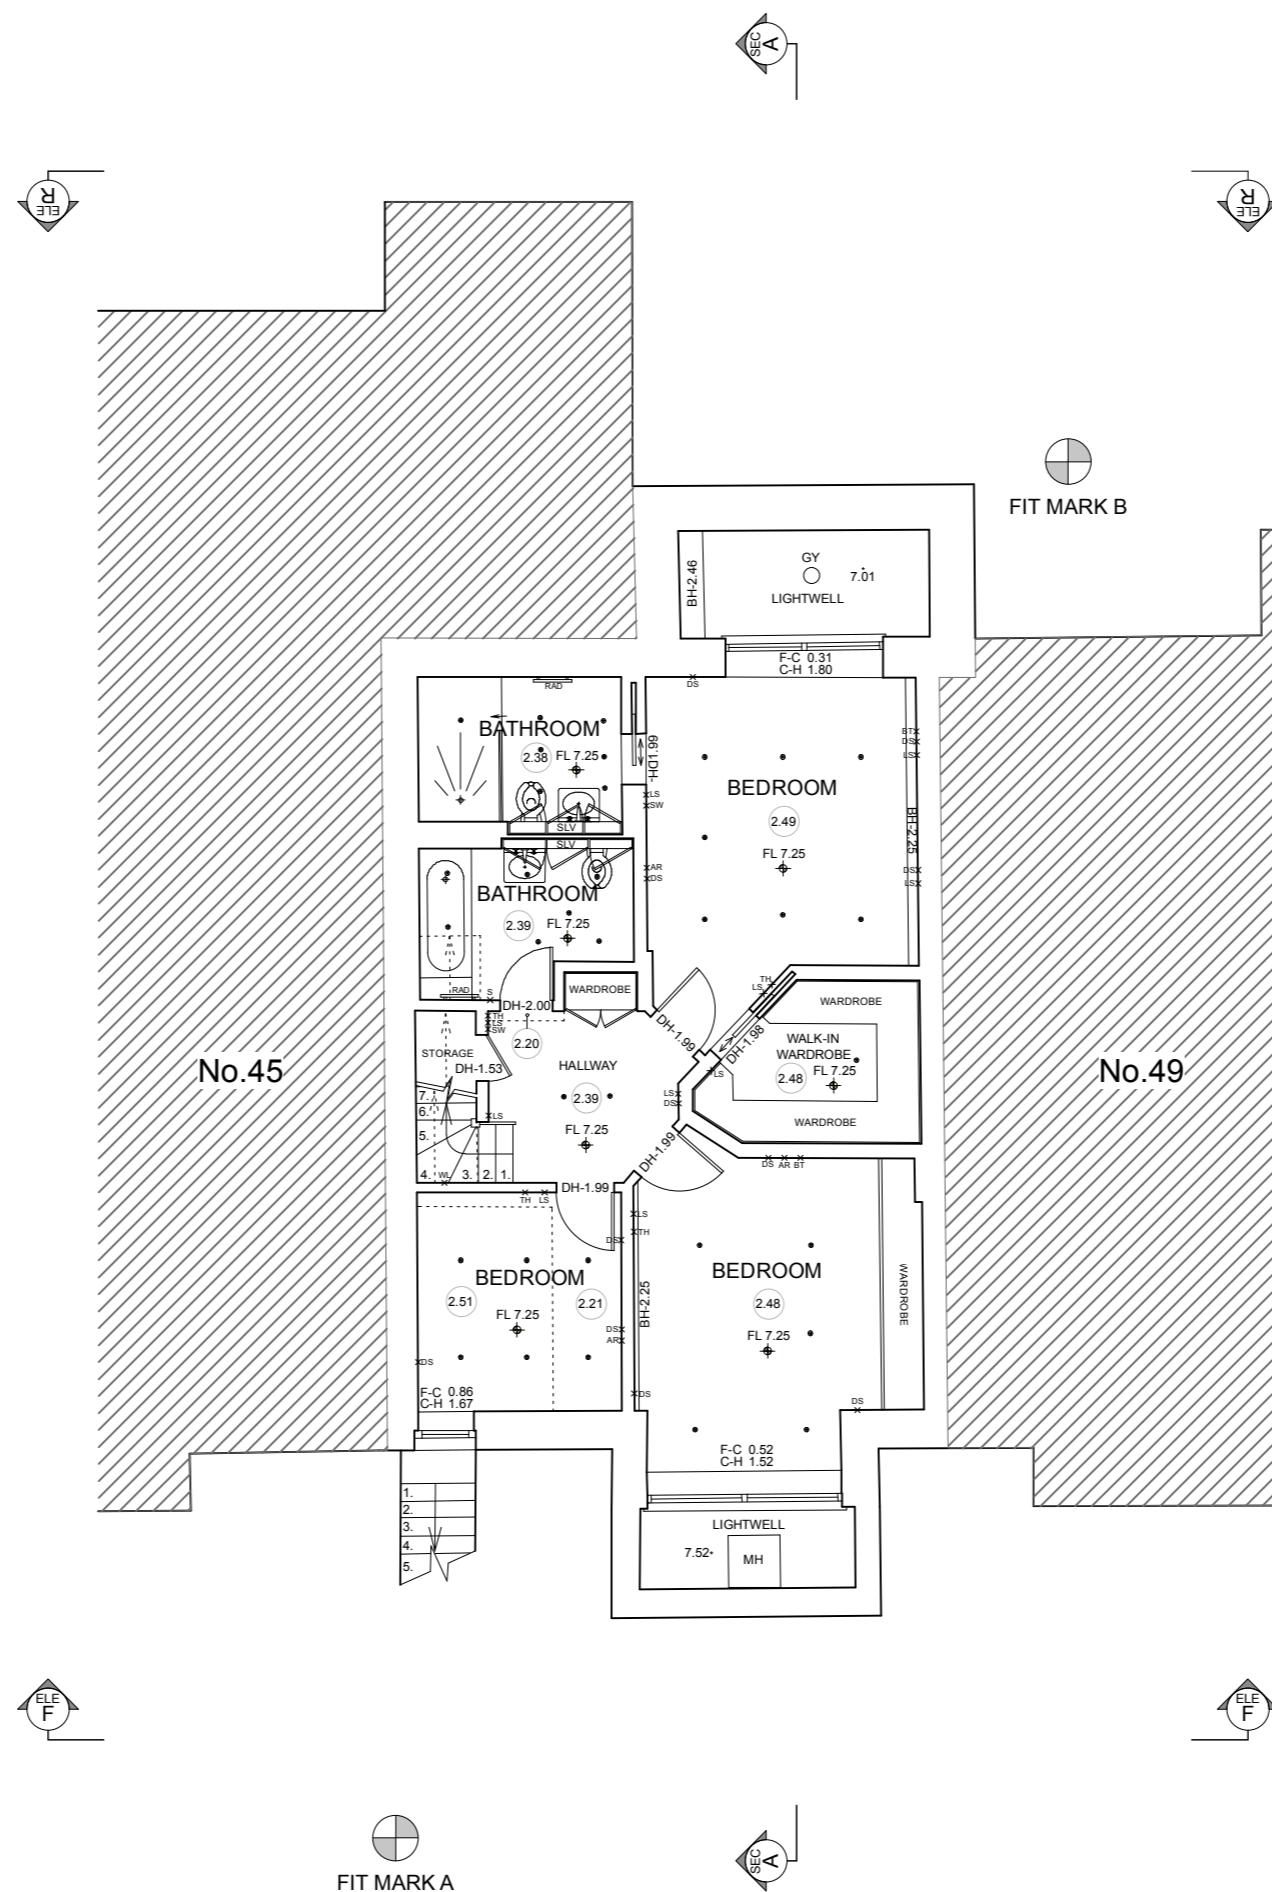

scale bar - metric 1:100@A3 / 1:50@A1

scale bar - imperial

BROD WIGHT
Architects
8a Baynes Mews --- London --- NW3 5BH

47A Howitt Road, NW3 4LU

www.brodwight.co.uk office@brodwight.co.uk
Tel 020 7722 0810 This drawing is copyright

Drawing Title:
Proposed LG Flr Plan
NO CHANGES

Drawing Ref:
1139-AP2-01

Date April 2024 Scale 1:100@A3/1:50@A1