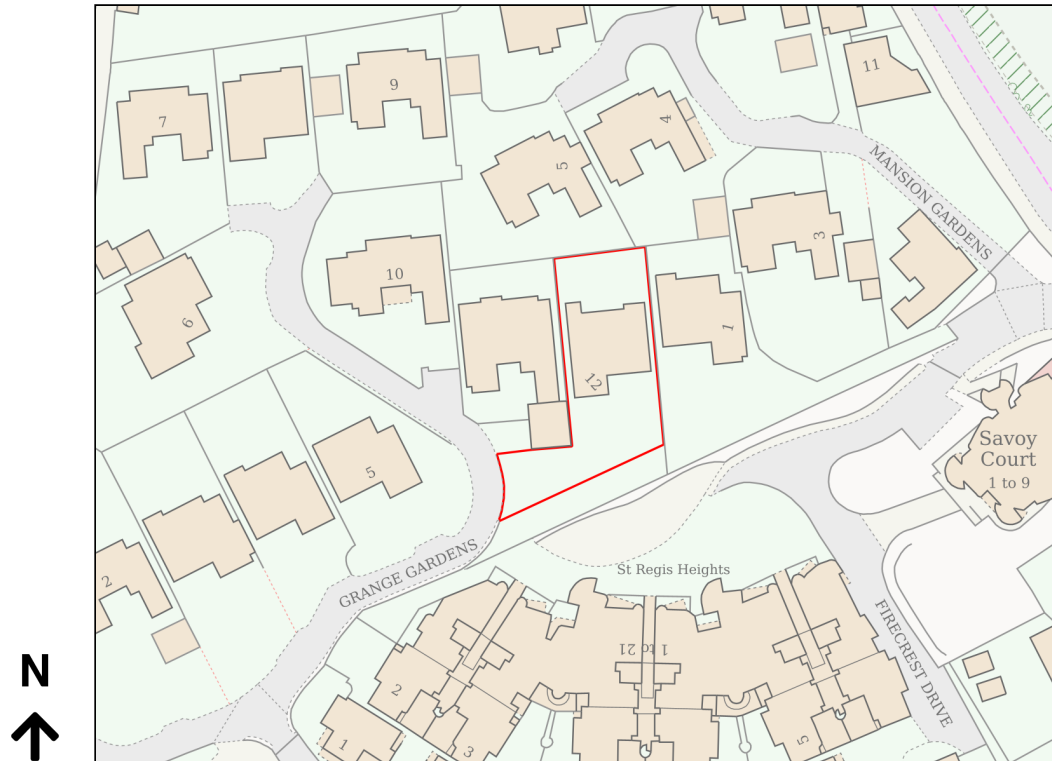

Location Plan

Site Address: 12, Grange Gardens, London, NW3 7XG

Date Produced: 02-Dec-2024

Scale: 1:1250 @A4

Planning Portal Reference: PP-13579991v1