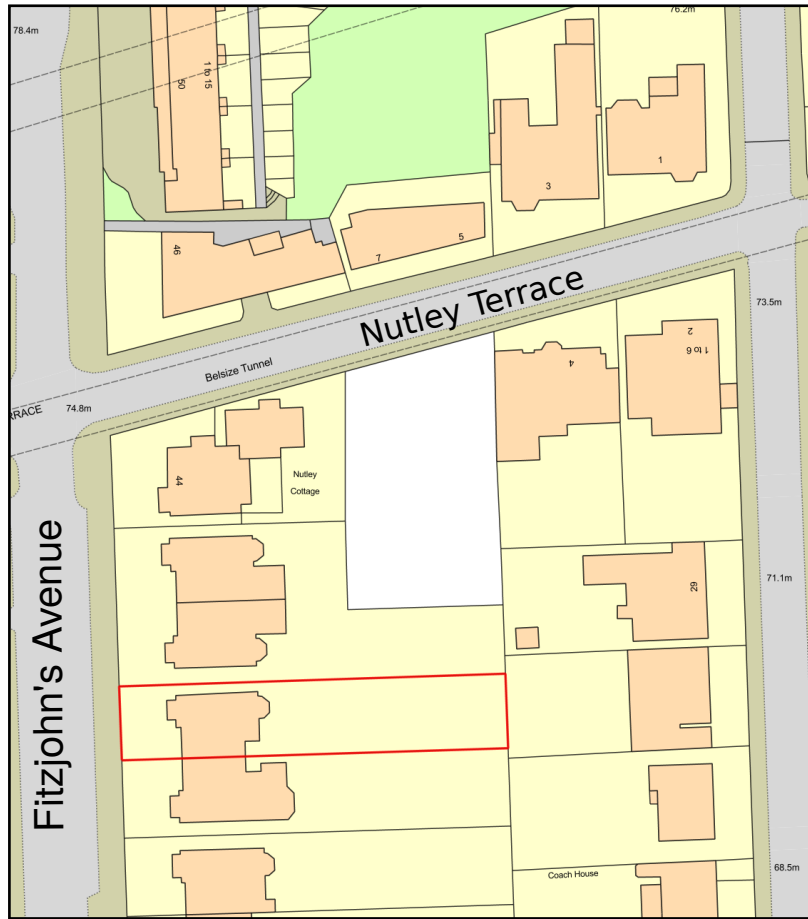

38 Fitzjohn's avenue

Plan Produced for: Paoloplacido Lo Presti

Date Produced: 28 Nov 2024

Plan Reference Number: TQRQM24333113547280

Scale: 1:1250 @ A4