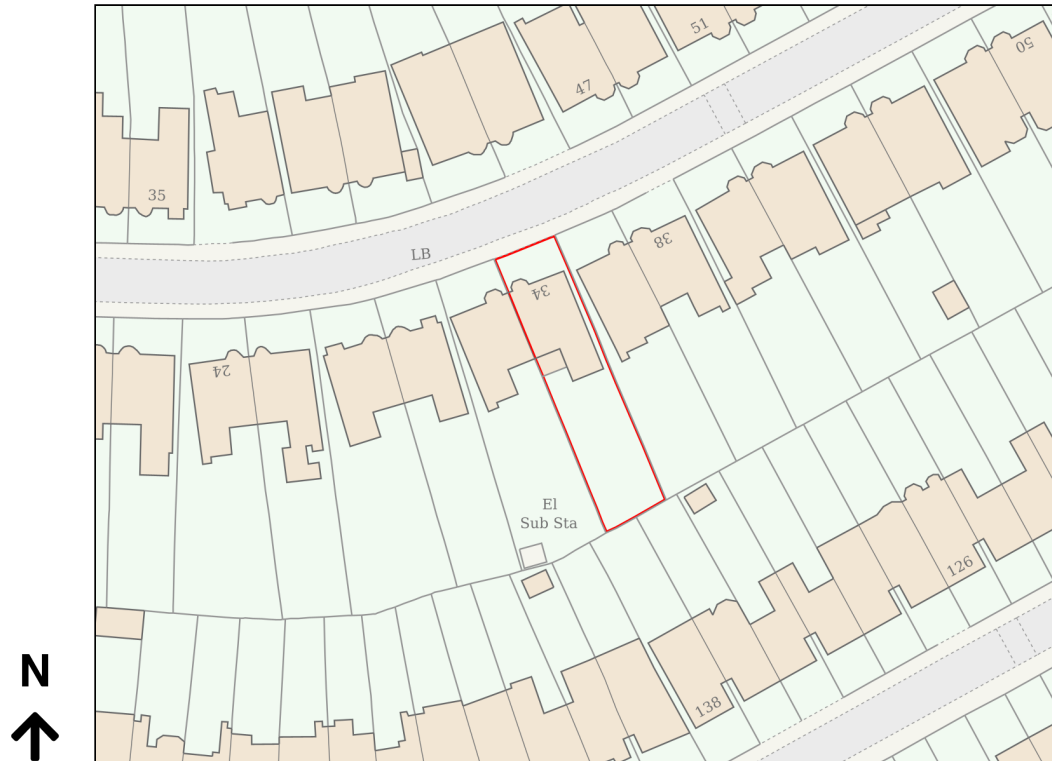

Location Plan

Site Address: 34, Aberdare Gardens, London, NW6 3QA

Date Produced: 28-Nov-2024

Scale: 1:1250 @A4

Planning Portal Reference: PP-13593915v1